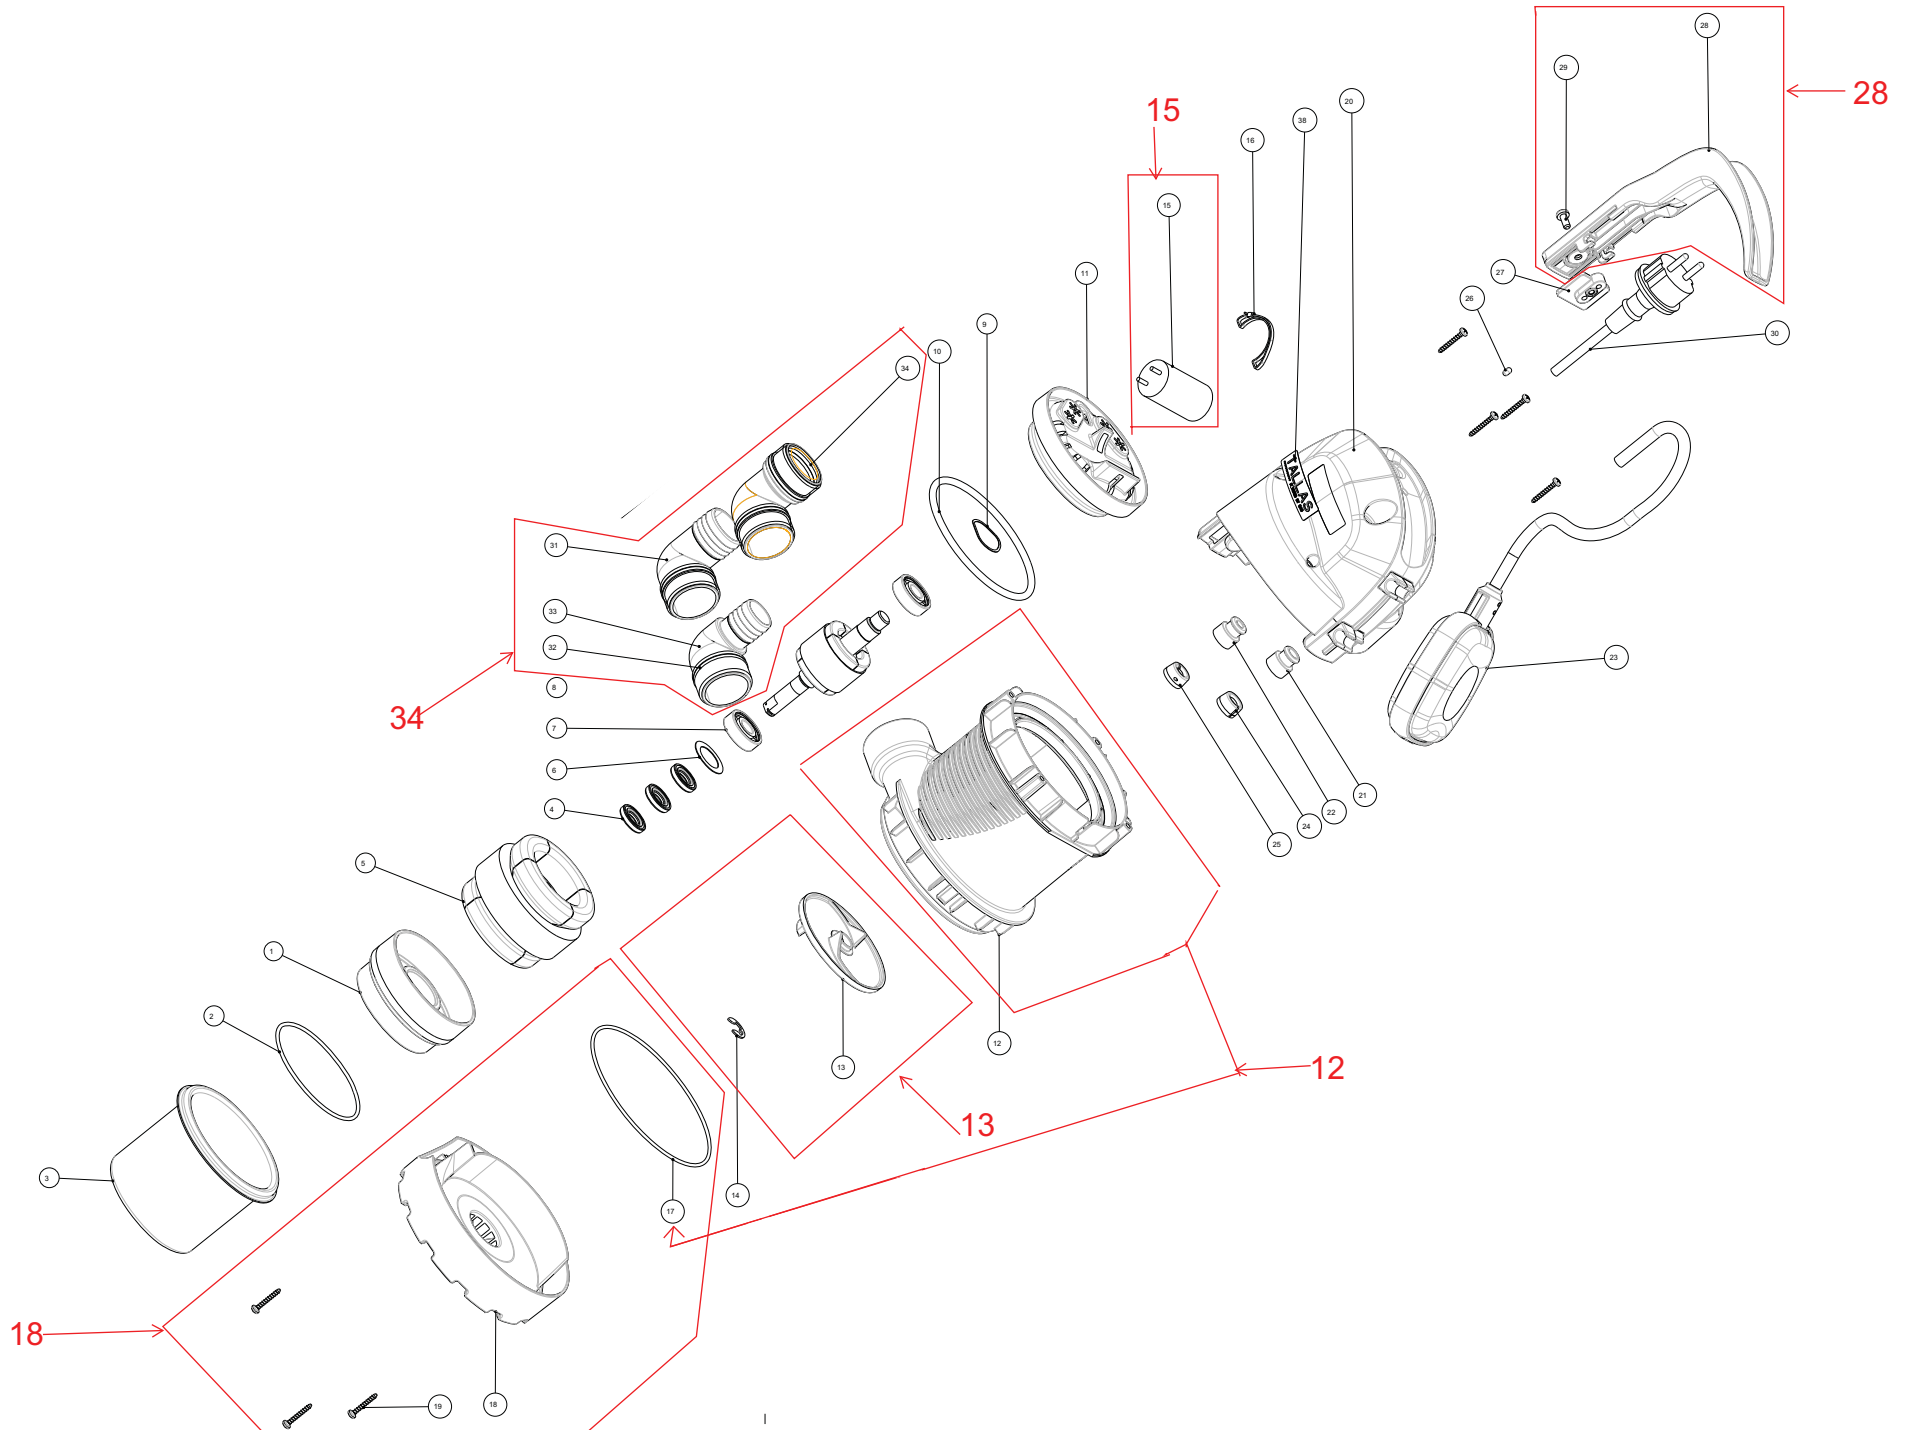

# iWAT200

# iWAT200

---

Ref. No.	SP code	SP description	Cant
12	SP00002204X	(SP)KIT PUMP BODY	1
13	SP00000881X	(SP)KIT IMPELLER	1
15	SP00002205X	(SP)KIT CAPACITOR	1
18	SP00002203X	(SP)KIT FILTER	1
28	SP00002217X	(SP)KIT HANDLE CW-DW	1
34	SP00002206X	(SP)KIT ELBOW	1