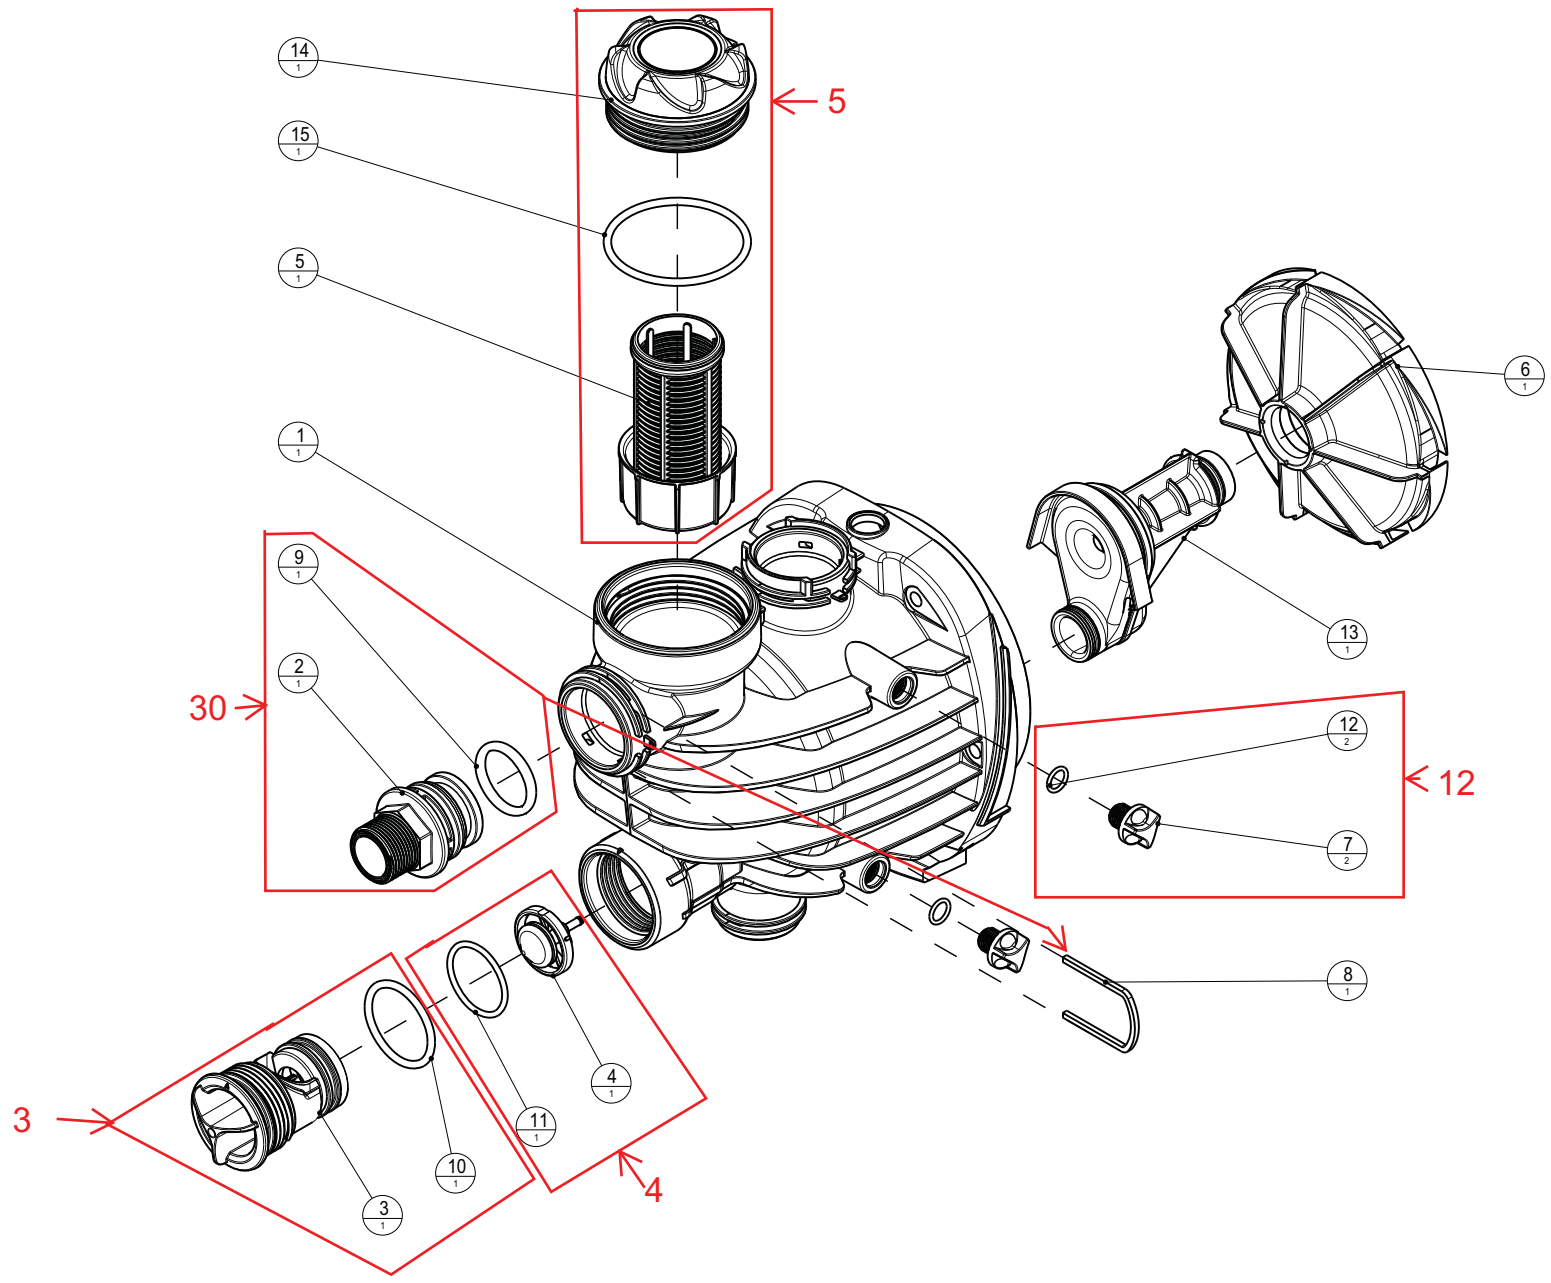

iSEN-1200

iSEN-1200

Ref. No.	SP code	SP description	Model
1	SP00002305X	(SP)KIT FLANGE	1
2	SP00002297X	(SP)KIT MOTOR H100 ASS.Y	1
3	SP00002287X	(SP) KIT NRV KNOB BLUE	1
4	SP00002279X	(SP)KIT NON RETURN VALVE	1
5	SP00002280X	(SP)KIT FILTER WITH CAP	1
7	SP00002278X	(SP)KIT DRAINAGE PIPE	1
11	SP00002272X	(SP)KIT SHAFT SEAL	1
12	SP00002285X	(SP)KIT PLUG 1/4" BLUE	1
13	SP00002308X	(SP)KIT IMPELLER WITH DIFUSER, VENTURI	1
14	SP00002303X	(SP)KIT PUMP BODY	1
17	SP00002312X	(SP)KIT TERMINAL BOARD TALLAS	1
18	SP00002283X	(SP)KIT TOOLS TO OPEN CAP	1
19	SP00002300X	(SP)KIT CAPACITOR	1
23	SP00002281X	(SP)KIT POWER CABLE SCHUKO PLUG	1
24	SP00002318X	(SP)KIT HANDLE BOOST	1
25	SP00002276X	(SP)KIT MOTOR COVER BLUE	1
29	SP00002314X	(SP)KIT SENSOR	1
30	SP00002284X	(SP)KIT CONNECTION GAS 1" BLUE	1
34	SP00002311X	(SP)KIT TERMINAL BOX COVER TALLAS	1
35	SP00002313X	(SP)KIT CONTROL UNIT	1
41	SP00002319X	(SP)KIT PUMP CONNECT BASE	1
43	SP00002323X	(SP)KIT TANK 18L blue	1
43	SP00002325X	(SP)KIT TANK BASE	1