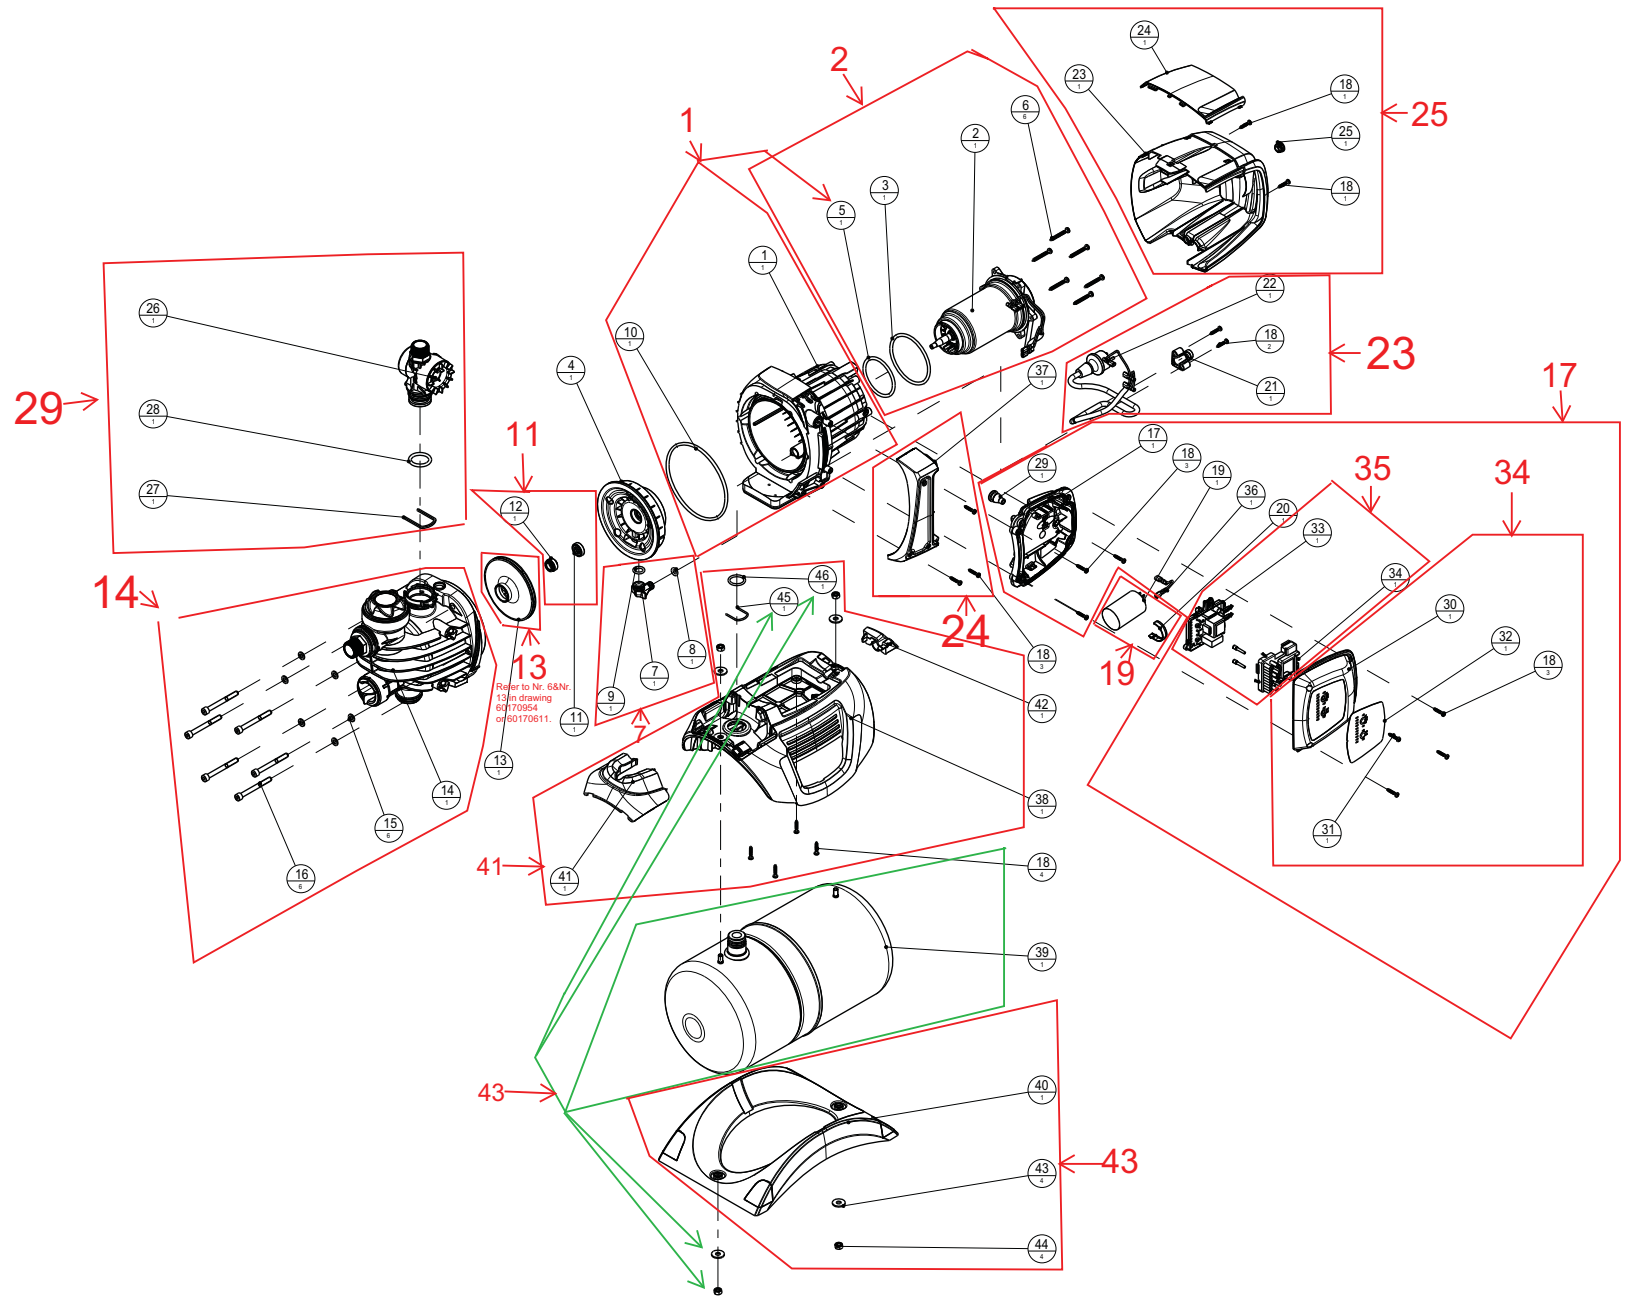

iSEN-1200

iSEN-1200

Ref. No.	SP code	SP description	Model
1	SP00002305X	(SP)KIT FLANGE	1
2	SP00002297X	(SP)KIT MOTOR H100 ASS.Y	1
3	SP00002287X	(SP) KIT NRV KNOB BLUE	1
4	SP00002279X	(SP)KIT NON RETURN VALVE	1
5	SP00002280X	(SP)KIT FILTER WITH CAP	1
7	SP00002278X	(SP)KIT DRAINAGE PIPE	1
11	SP00002272X	(SP)KIT SHAFT SEAL	1
12	SP00002285X	(SP)KIT PLUG 1/4" BLUE	1
13	SP00002308X	(SP)KIT IMPELLER WITH DIFUSER, VENTURI	1
14	SP00002303X	(SP)KIT PUMP BODY	1
17	SP00002312X	(SP)KIT TERMINAL BOARD TALLAS	1
18	SP00002283X	(SP)KIT TOOLS TO OPEN CAP	1
19	SP00002300X	(SP)KIT CAPACITOR	1
23	SP00002281X	(SP)KIT POWER CABLE SCHUKO PLUG	1
24	SP00002318X	(SP)KIT HANDLE BOOST	1
25	SP00002276X	(SP)KIT MOTOR COVER BLUE	1
29	SP00002314X	(SP)KIT SENSOR	1
30	SP00002284X	(SP)KIT CONNECTION GAS 1" BLUE	1
34	SP00002311X	(SP)KIT TERMINAL BOX COVER TALLAS	1
35	SP00002313X	(SP)KIT CONTROL UNIT	1
41	SP00002319X	(SP)KIT PUMP CONNECT BASE	1
43	SP00002323X	(SP)KIT TANK 18L blue	1
43	SP00002325X	(SP)KIT TANK BASE	1