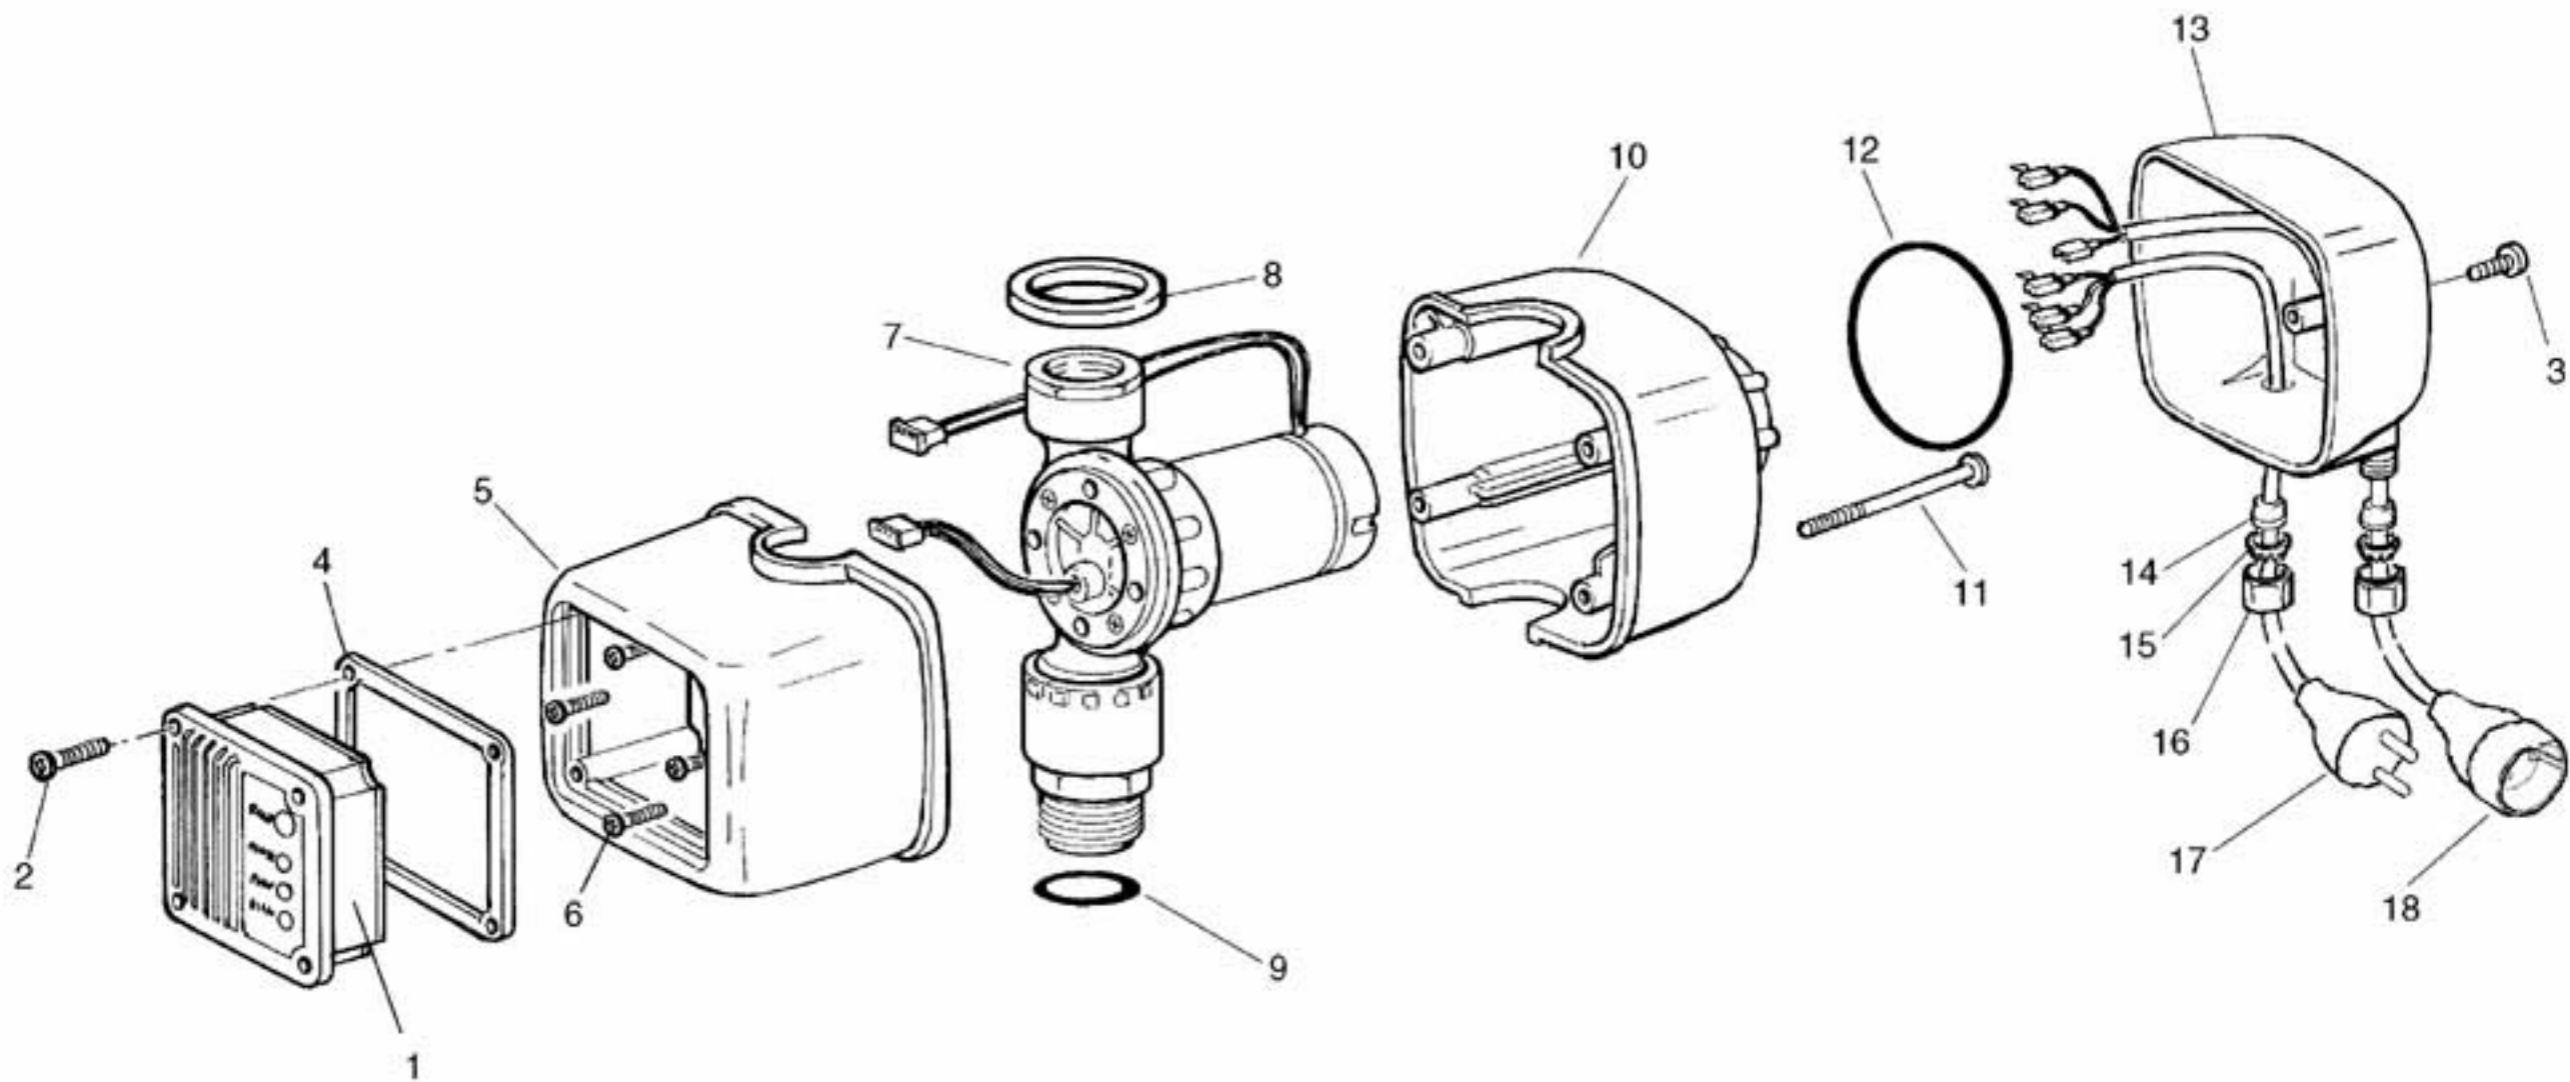

WATER TRONIC

WATER TRONIC

Model	Ref.	Art. Leader	Descrizione	Description	Description
CA010001 - WATER TRONIC	1	S3380110	Scheda elettronica	Electronic card	Fiche électronique
CA010001 - WATER TRONIC	2	P1100073	Vite	Screw	Vis
CA010001 - WATER TRONIC	3	P1100006	Vite	Screw	Vis
CA010001 - WATER TRONIC	4	S3500201	Gasket	Gasket	
CA010001 - WATER TRONIC	5	S3500886	Semicupolino anteriore	Cap	Couvercle
CA010001 - WATER TRONIC	6	P1100049	Vite	Screw	Vis
CA010001 - WATER TRONIC	7	S3600308	Dispositivo stabil con valvola scheda nuova	Device with valve	Dispositif électronique avec valve
CA010001 - WATER TRONIC	8	P1240019	Guarnizione superiore	Joint	Joint
CA010001 - WATER TRONIC	9	P1200040	Guarnizione O.Ring	Joint O.Ring	Joint torique
CA010001 - WATER TRONIC	10	S3500887	Cupolino posteriore portabasetta	Cap	Couvercle
CA010001 - WATER TRONIC	11	P1100030	Vite	Screw	Vis
CA010001 - WATER TRONIC	12	P1200032	Guarnizione O.Ring	Joint O.Ring	Joint torique
CA010001 - WATER TRONIC	13	S3500888	Cupolino posteriore portacavi	Cap	Couvercle
CA010001 - WATER TRONIC	14	P1230001	Gommino d9	Joint d9	Joint d9
CA010001 - WATER TRONIC	15	P1510024	Gabbietta bloccacavo	Cable fastener	Presse-câble
CA010001 - WATER TRONIC	16	P1510009	Dado	Nut	Ecrou
CA010001 - WATER TRONIC	17	P1330049	Cavo di alimentazione	Cable	Câble
CA010001 - WATER TRONIC	18	P1330050	Cavo di collegamento	Connection cable	Câble