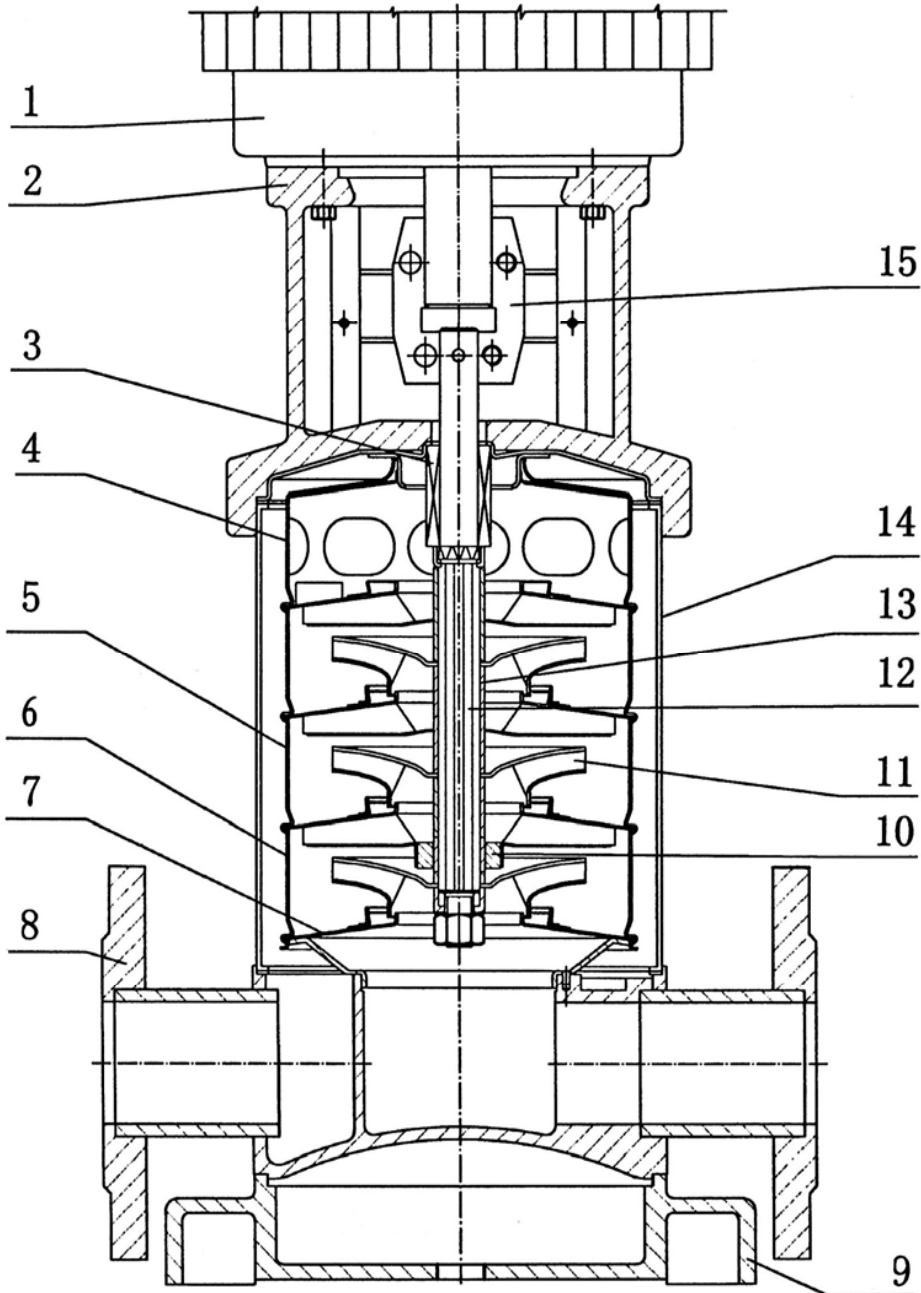

VS 8-8

10/10/2007

KW 3

Pos.	Code	Description	
1	8101022	Electric motor Three phase	
2	8101337	Pump head	
3	8101082	Mechanical seal	
4	8101101	Superior diffuser	
5	8101065	Diffuser	
6	8101091	Inferior diffuser	
7	8101372	Inducer	
8	8101382	Inlet and outlet section	
9	8101392	Base frame	
10	8101402	Bearing	
11	8101055	Impeller	
12	8101176	Shaft	
13	8101412	Impeller separating sleeve	
14	8101192	Cylinder	
15	8101293	Coupling	
	8101313	Counterflange	
	8101278	Rubber parts	
	8101443	Tie rods	