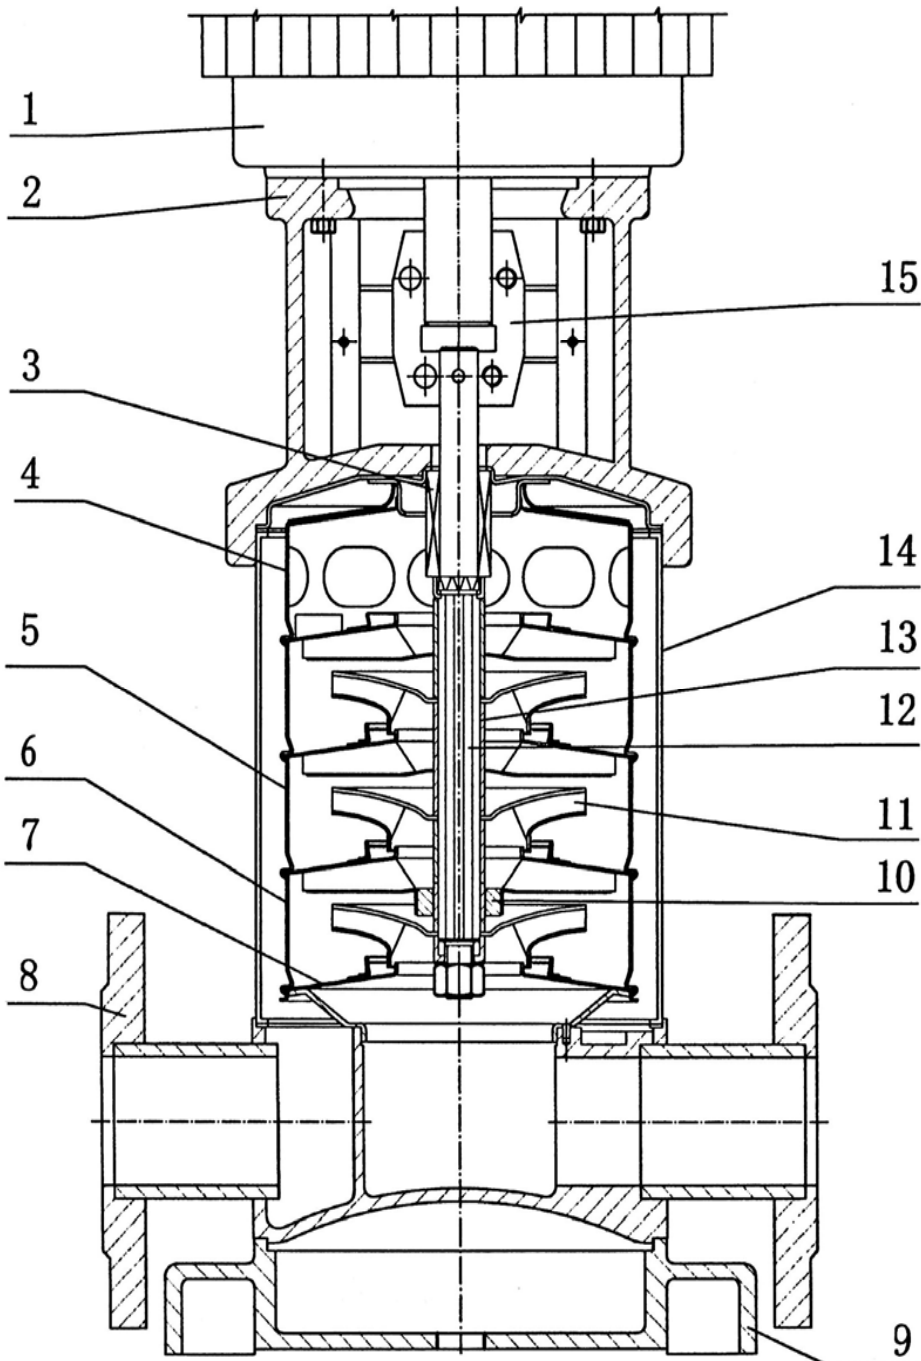

VS 8-10

10/10/2007

KW 4

Pos.	Code	Description	
1	8101023	Electric motor Three phase	
2	8101337	Pump head	
3	8101082	Mechanical seal	
4	8101101	Superior diffuser	
5	8101065	Diffuser	
6	8101091	Inferior diffuser	
7	8101372	Inducer	
8	8101382	Inlet and outlet section	
9	8101392	Base frame	
10	8101402	Bearing	
11	8101055	Impeller	
12	8101177	Shaft	
13	8101412	Impeller separating sleeve	
14	8101193	Cylinder	
15	8101293	Coupling	
	8101313	Counterflange	
	8101278	Rubber parts	
	8101444	Tie rods	