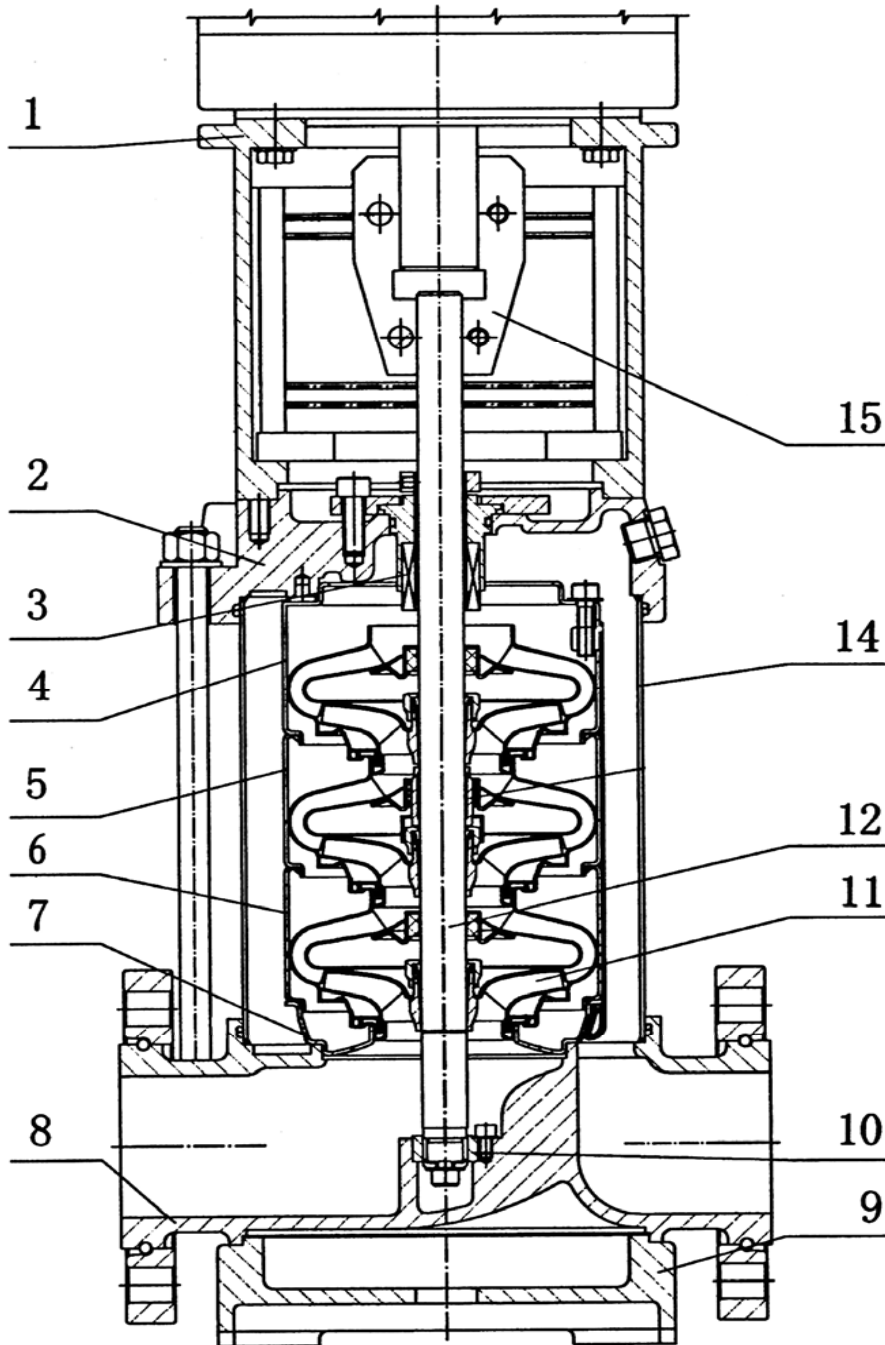

VS 42-6

Pos.	Code	Description	
1	8101029	Electric motor Three phase	
2	8101360	Pump head	
3	8101083	Mechanical seal	
4	8101104	Superior diffuser	
5	8101068	Diffuser	
6	8101094	Inferior diffuser	
7	8101375	Inducer	
8	8101385	Inlet and outlet section	
9	8101395	Base frame	
10	8101405	Bearing	
11	8101058	Impeller	
12	8101255	Shaft	
14	8101484	Cylinder	
15	8101298	Coupling	
	8101316	Counterflange	
	8101281	Rubber parts	
	8101474	Tie rods	