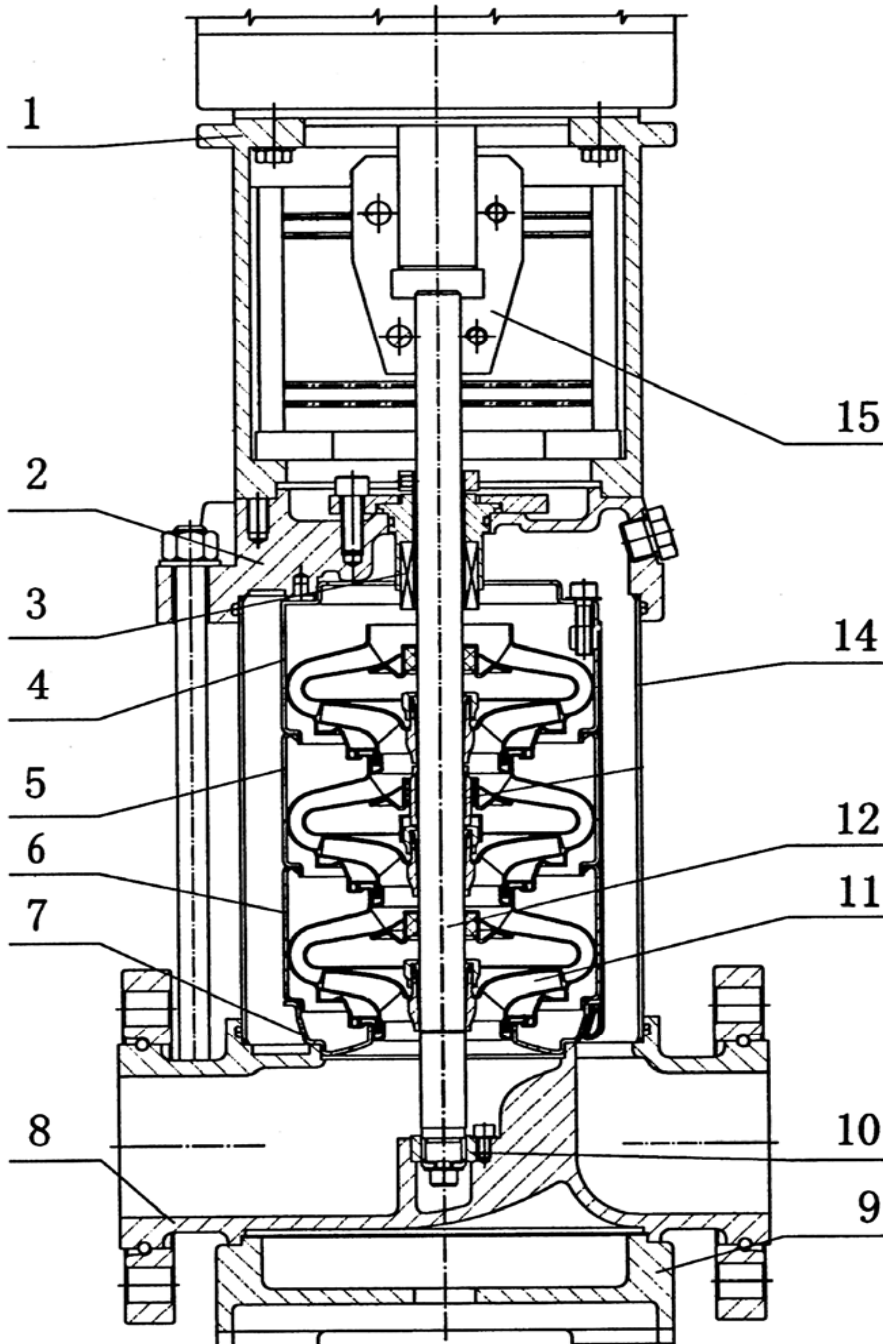

VS 42-4

Pos.	Code	Description	
1	8101027	Electric motor Three phase	
2	8101360	Pump head	
3	8101083	Mechanical seal	
4	8101104	Superior diffuser	
5	8101068	Diffuser	
6	8101094	Inferior diffuser	
7	8101375	Inducer	
8	8101385	Inlet and outlet section	
9	8101395	Base frame	
10	8101405	Bearing	
11	8101058	Impeller	
12	8101253	Shaft	
14	8101482	Cylinder	
15	8101297	Coupling	
	8101316	Counterflange	
	8101281	Rubber parts	
	8101472	Tie rods	