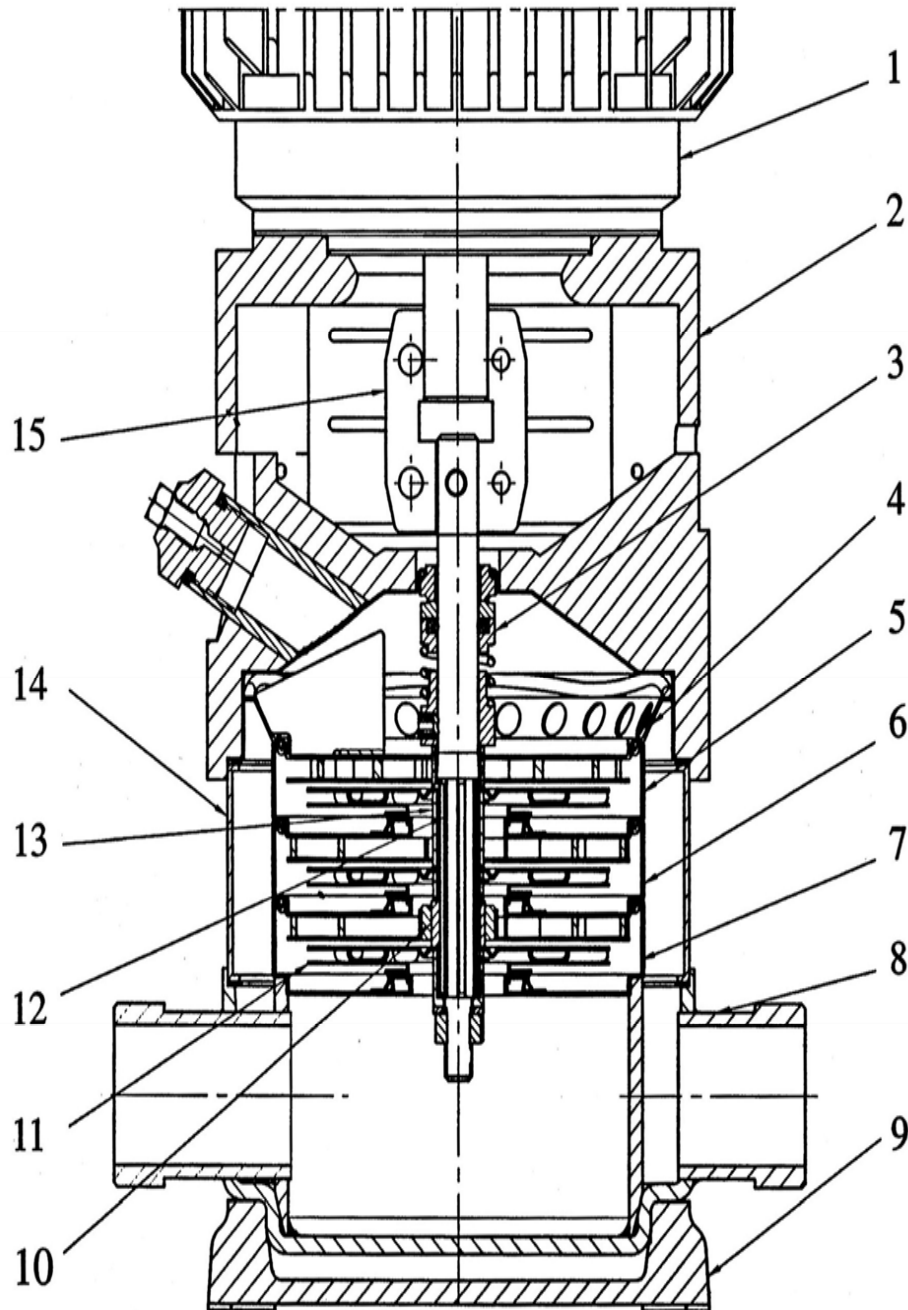

VS 4-8

10/10/2007

KW 1,5

Pos.	Code	Description	
1	8101004	Electric motor Single phase	
1	8101020	Electric motor Three phase	
2	8101330	Pump head	
3	8101081	Mechanical seal	
4	8101100	Superior diffuser	
5	8101064	Diffuser	
6	8101090	Inferior diffuser	
7	8101371	Inducer	
8	8101381	Inlet and outlet section	
9	8101391	Base frame	
10	8101401	Bearing	
11	8101054	Impeller	
12	8101147	Shaft	
13	8101411	Impeller separating sleeve	
14	8101161	Cylinder	
15	8101291	Coupling	
	8101312	Counterflange	
	8101276	Rubber parts	
	8101432	Tie rods	