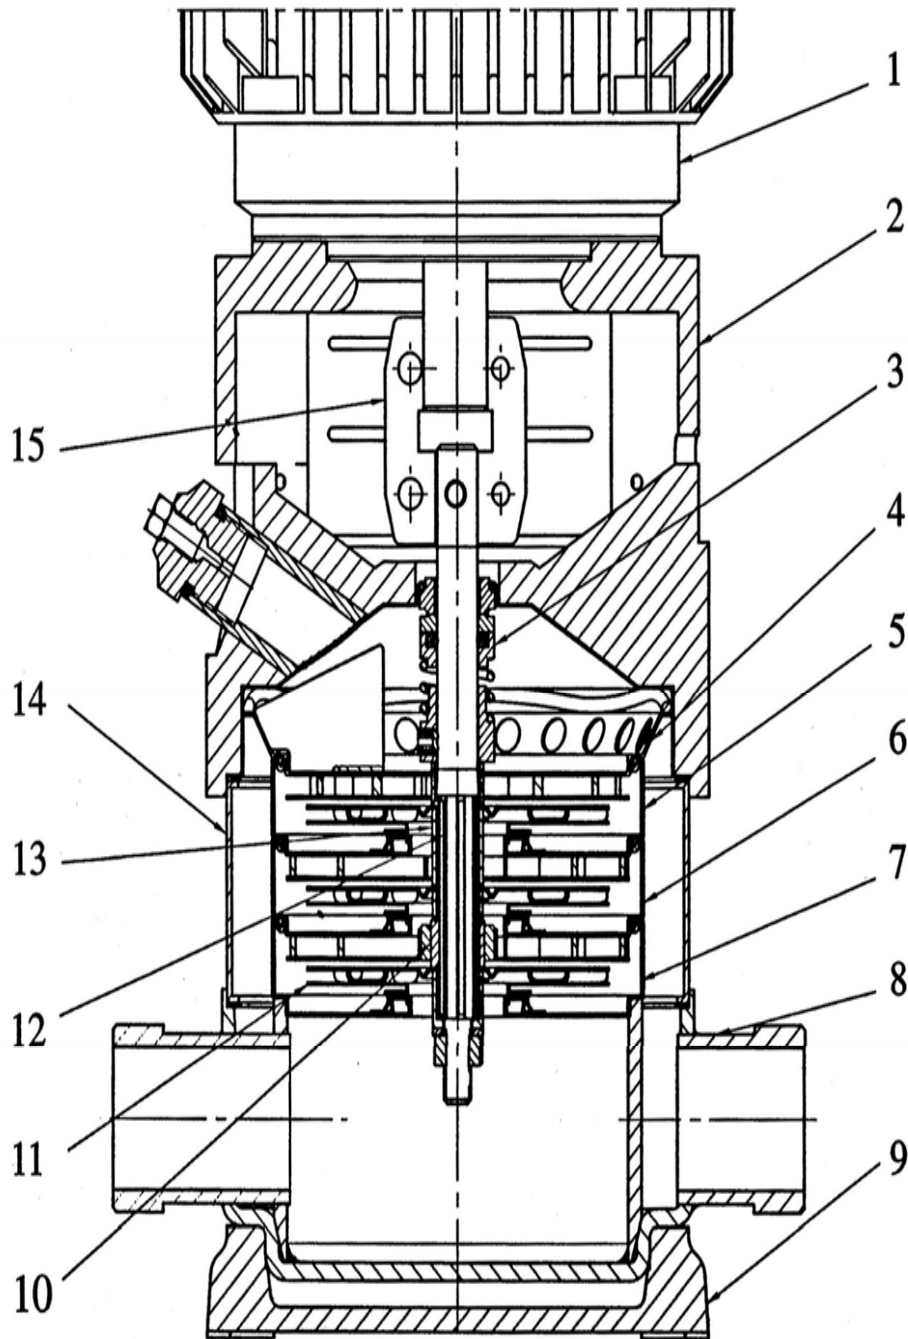

VS 4-19

10/10/2007

KW 4

Pos.	Code	Description	
1	8101023	Electric motor Three phase	
2	8101331	Pump head	
3	8101081	Mechanical seal	
4	8101100	Superior diffuser	
5	8101064	Diffuser	
6	8101090	Inferior diffuser	
7	8101371	Inducer	
8	8101381	Inlet and outlet section	
9	8101391	Base frame	
10	8101401	Bearing	
11	8101054	Impeller	
12	8101152	Shaft	
13	8101411	Impeller separating sleeve	
14	8101166	Cylinder	
15	8101291	Coupling	
	8101312	Counterflange	
	8101276	Rubber parts	
	8101435	Tie rods	