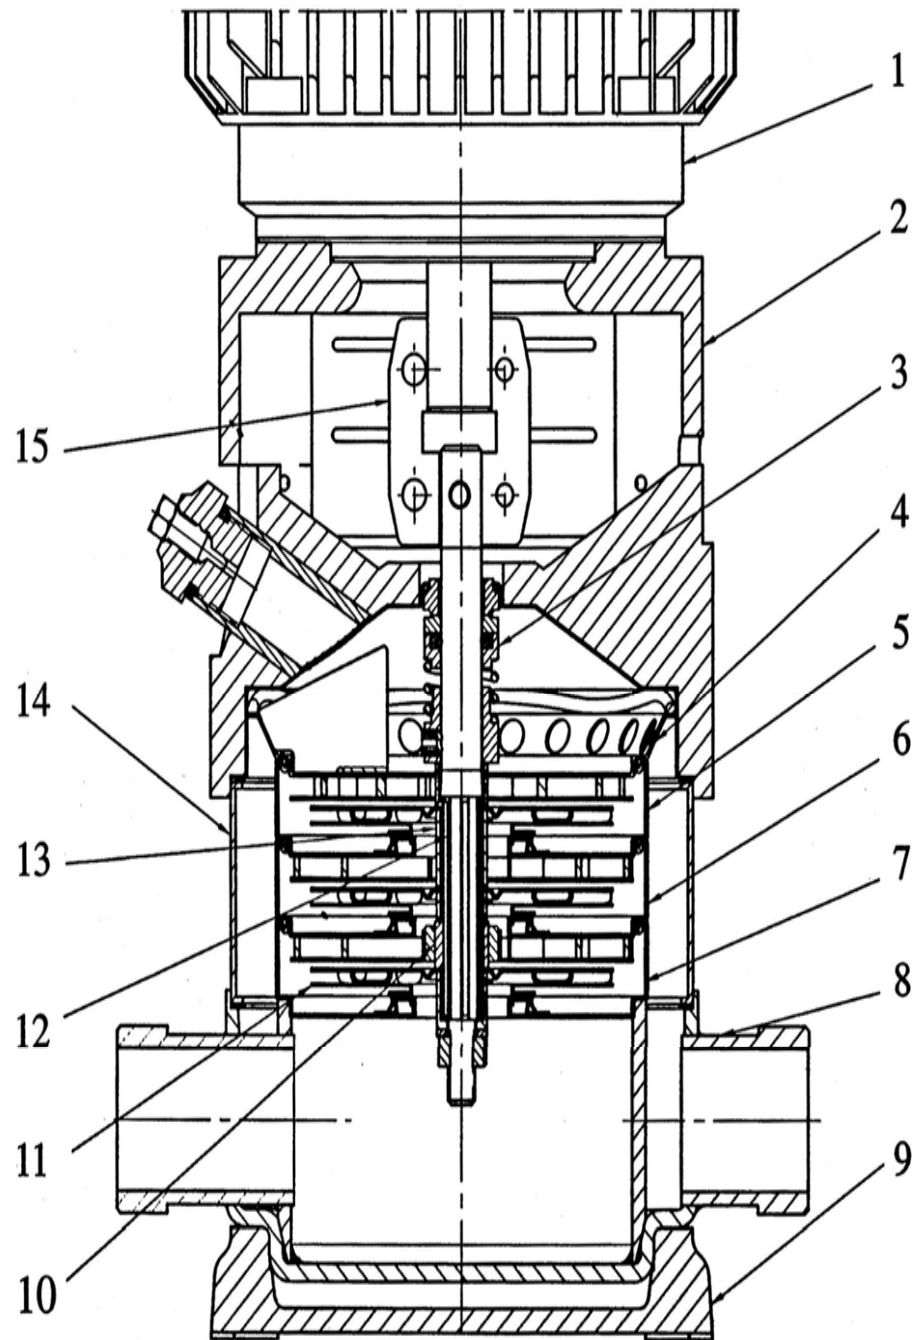

VS 4-16

10/10/2007

KW 3

Pos.	Code	Description	
1	8101022	Electric motor Three phase	
2	8101331	Pump head	
3	8101081	Mechanical seal	
4	8101100	Superior diffuser	
5	8101064	Diffuser	
6	8101090	Inferior diffuser	
7	8101371	Inducer	
8	8101381	Inlet and outlet section	
9	8101391	Base frame	
10	8101401	Bearing	
11	8101054	Impeller	
12	8101151	Shaft	
13	8101411	Impeller separating sleeve	
14	8101165	Cylinder	
15	8101291	Coupling	
	8101312	Counterflange	
	8101276	Rubber parts	
	8101434	Tie rods	