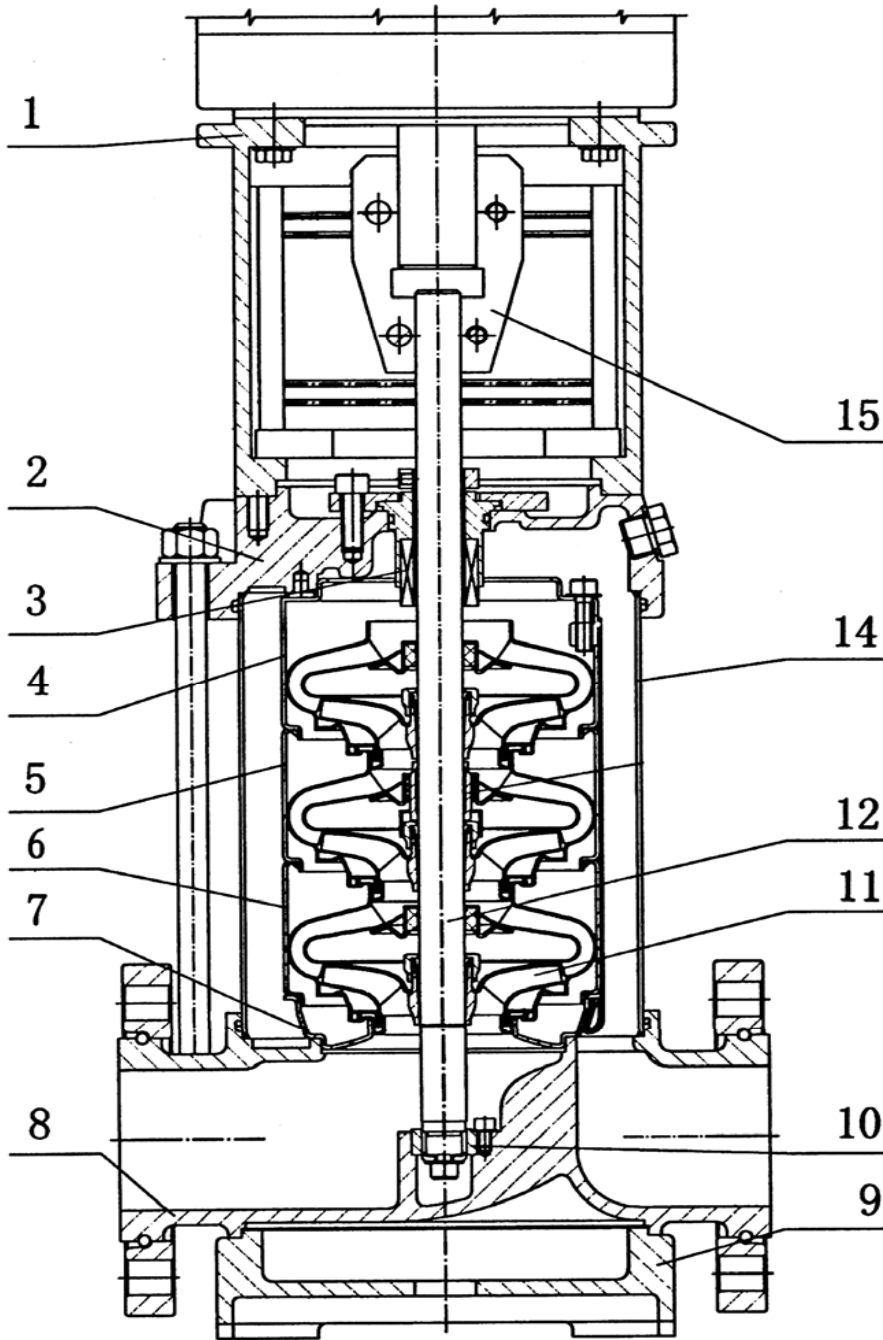

# VS 32-6

Pos.	Code	Description	
1	8101026	Electric motor Three phase	
2	8101352	Pump head	
3	8101083	Mechanical seal	
4	8101103	Superior diffuser	
5	8101067	Diffuser	
6	8101093	Inferior diffuser	
7	8101374	Inducer	
8	8101384	Inlet and outlet section	
9	8101394	Base frame	
10	8101404	Bearing	
11	8101057	Impeller	
12	8101241	Shaft	
14	8101264	Cylinder	
15	8101297	Coupling	
	8101315	Counterflange	
	8101280	Rubber parts	
	8101463	Tie rods	