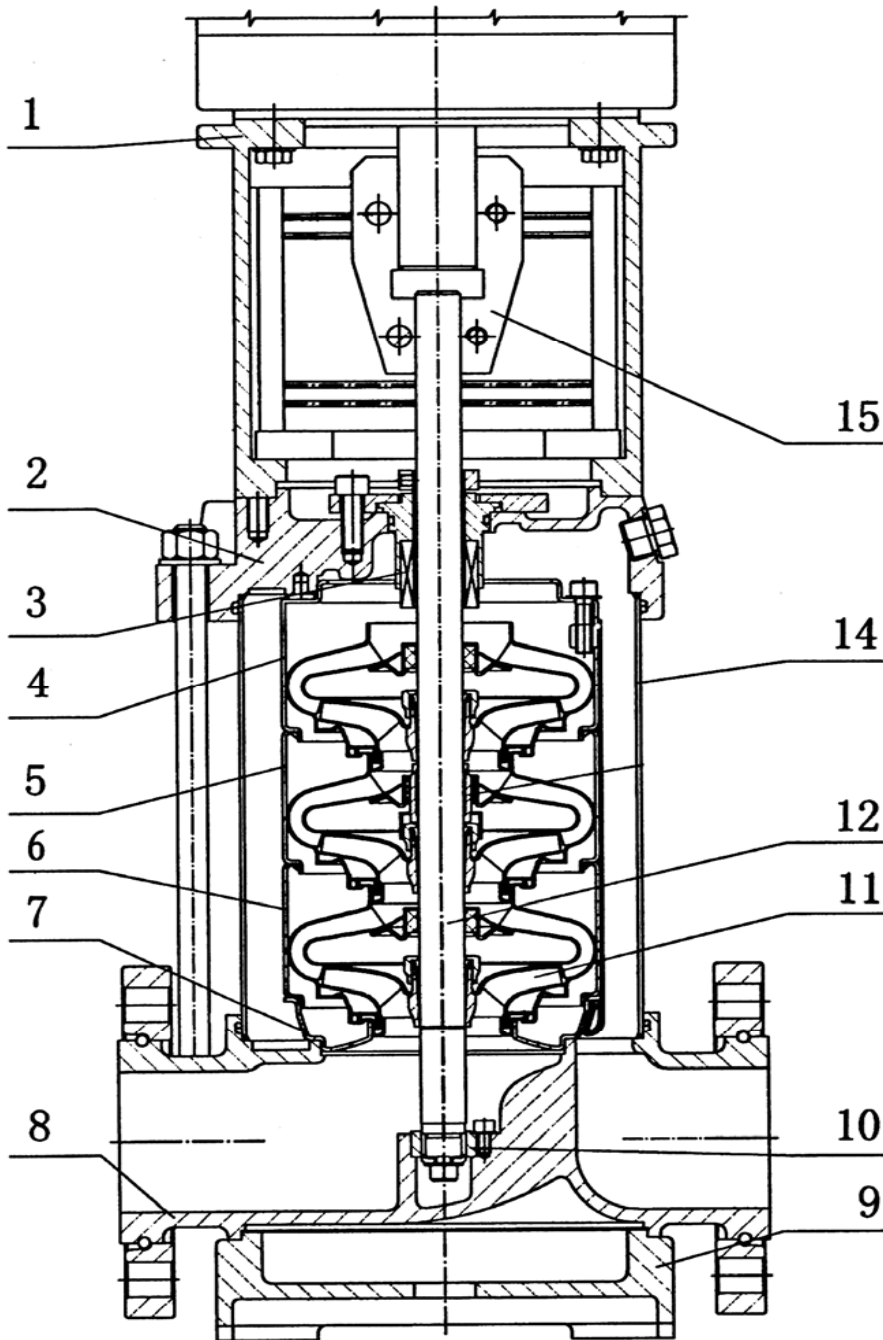

VS 32-4

Pos.	Code	Description
1	8101025	Electric motor Three phase
2	8101352	Pump head
3	8101083	Mechanical seal
4	8101103	Superior diffuser
5	8101067	Diffuser
6	8101093	Inferior diffuser
7	8101374	Inducer
8	8101384	Inlet and outlet section
9	8101394	Base frame
10	8101404	Bearing
11	8101057	Impeller
12	8101237	Shaft
14	8101260	Cylinder
15	8101296	Coupling
	8101315	Counterflange
	8101280	Rubber parts
	8101461	Tie rods