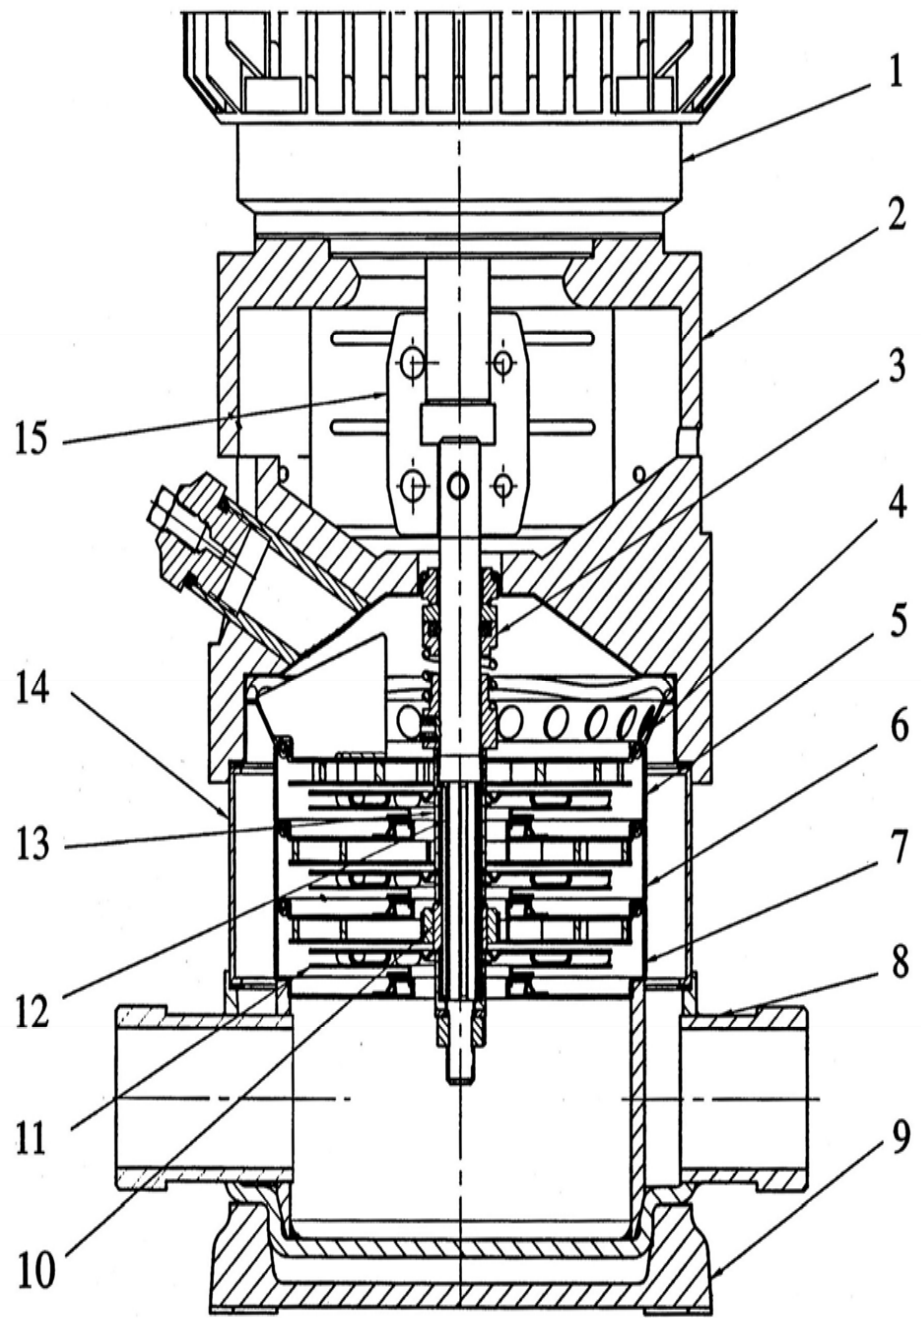

VS 2-5

10/10/2007

KW 0,55

Pos.	Code	Description	
1	8101001	Electric motor Single phase	
1	8101017	Electric motor Three phase	
2	8101320	Pump head	
3	8101081	Mechanical seal	
4	8101098	Superior diffuser	
5	8101062	Diffuser	
6	8101088	Inferior diffuser	
7	8101370	Inducer	
8	8101380	Inlet and outlet section	
9	8101390	Base frame	
10	8101400	Bearing	
11	8101052	Impeller	
12	8101113	Shaft	
13	8101410	Impeller separating sleeve	
14	8101129	Cylinder	
15	8101290	Coupling	
	8101310	Counterflange	
	8101276	Rubber parts	
	8101420	Tie rods	