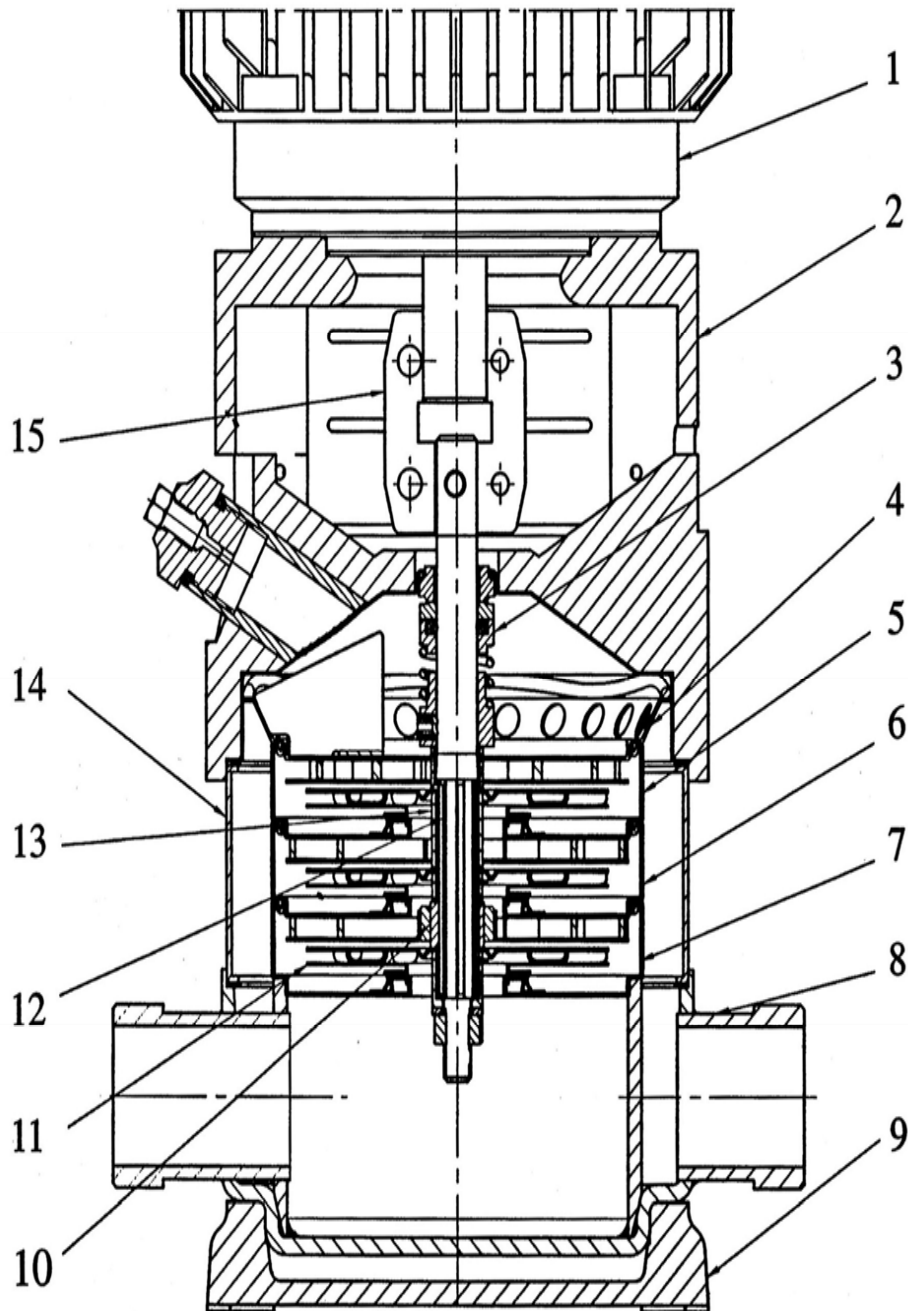

# VS 2-22

10/10/2007

KW 2,2

Pos.	Code	Description	
1	8101005	Electric motor Single phase	
1	8101021	Electric motor Three phase	
2	8101322	Pump head	
3	8101081	Mechanical seal	
4	8101098	Superior diffuser	
5	8101062	Diffuser	
6	8101088	Inferior diffuser	
7	8101370	Inducer	
8	8101380	Inlet and outlet section	
9	8101390	Base frame	
10	8101400	Bearing	
11	8101052	Impeller	
12	8101121	Shaft	
13	8101410	Impeller separating sleeve	
14	8101137	Cylinder	
15	8101291	Coupling	
	8101310	Counterflange	
	8101276	Rubber parts	
	8101425	Tie rods	