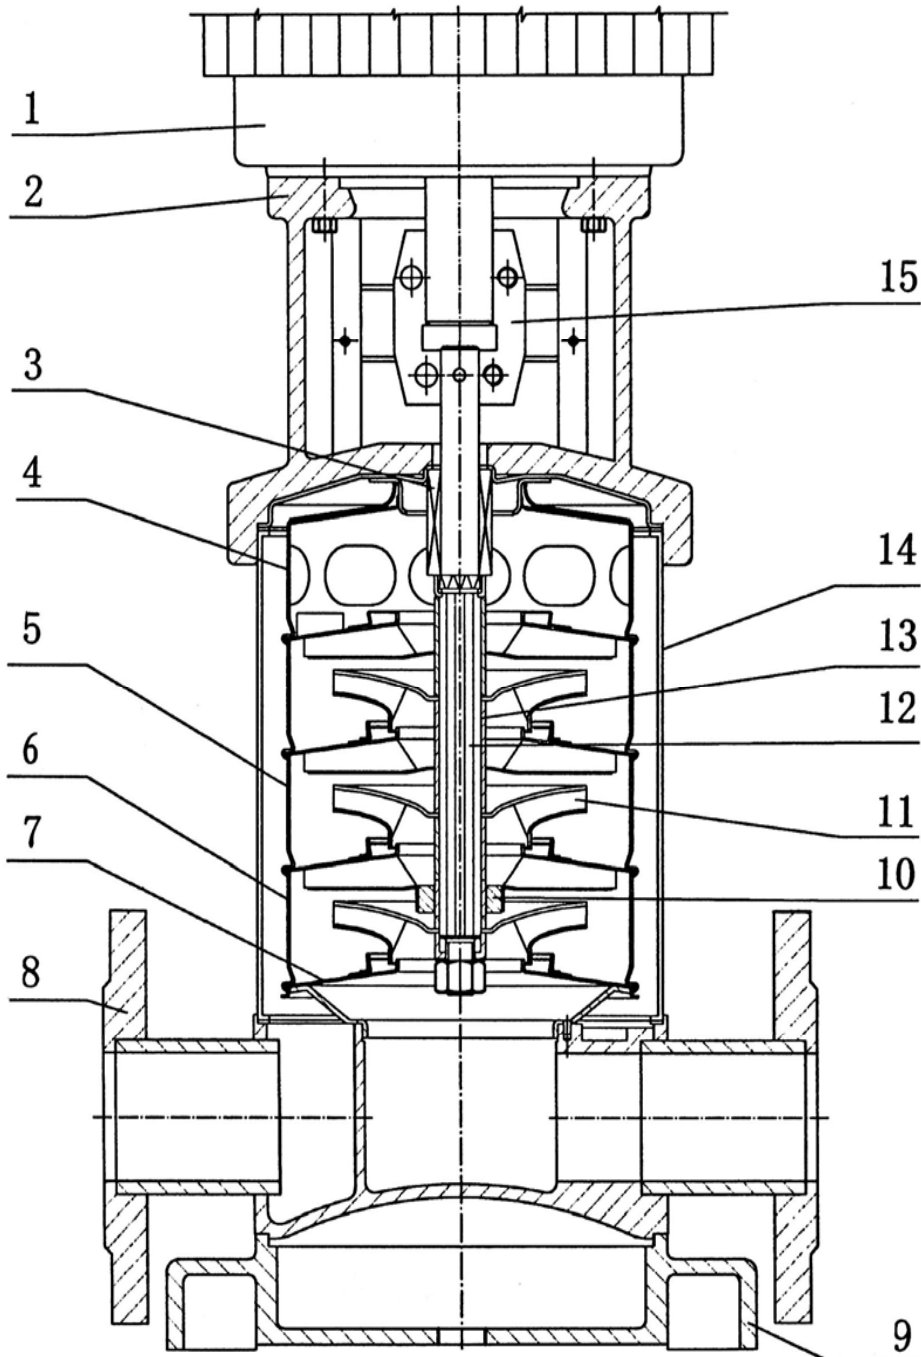

VS 16-8

10/10/2007

KW 7,5

Pos.	Code	Description	
1	8101025	Electric motor Three phase	
2	8101346	Pump head	
3	8101082	Mechanical seal	
4	8101102	Superior diffuser	
5	8101066	Diffuser	
6	8101092	Inferior diffuser	
7	8101373	Inducer	
8	8101383	Inlet and outlet section	
9	8101393	Base frame	
10	8101403	Bearing	
11	8101056	Impeller	
12	8101207	Shaft	
13	8101413	Impeller separating sleeve	
14	8101221	Cylinder	
15	8101294	Coupling	
	8101314	Counterflange	
	8101278	Rubber parts	
	8101454	Tie rods	