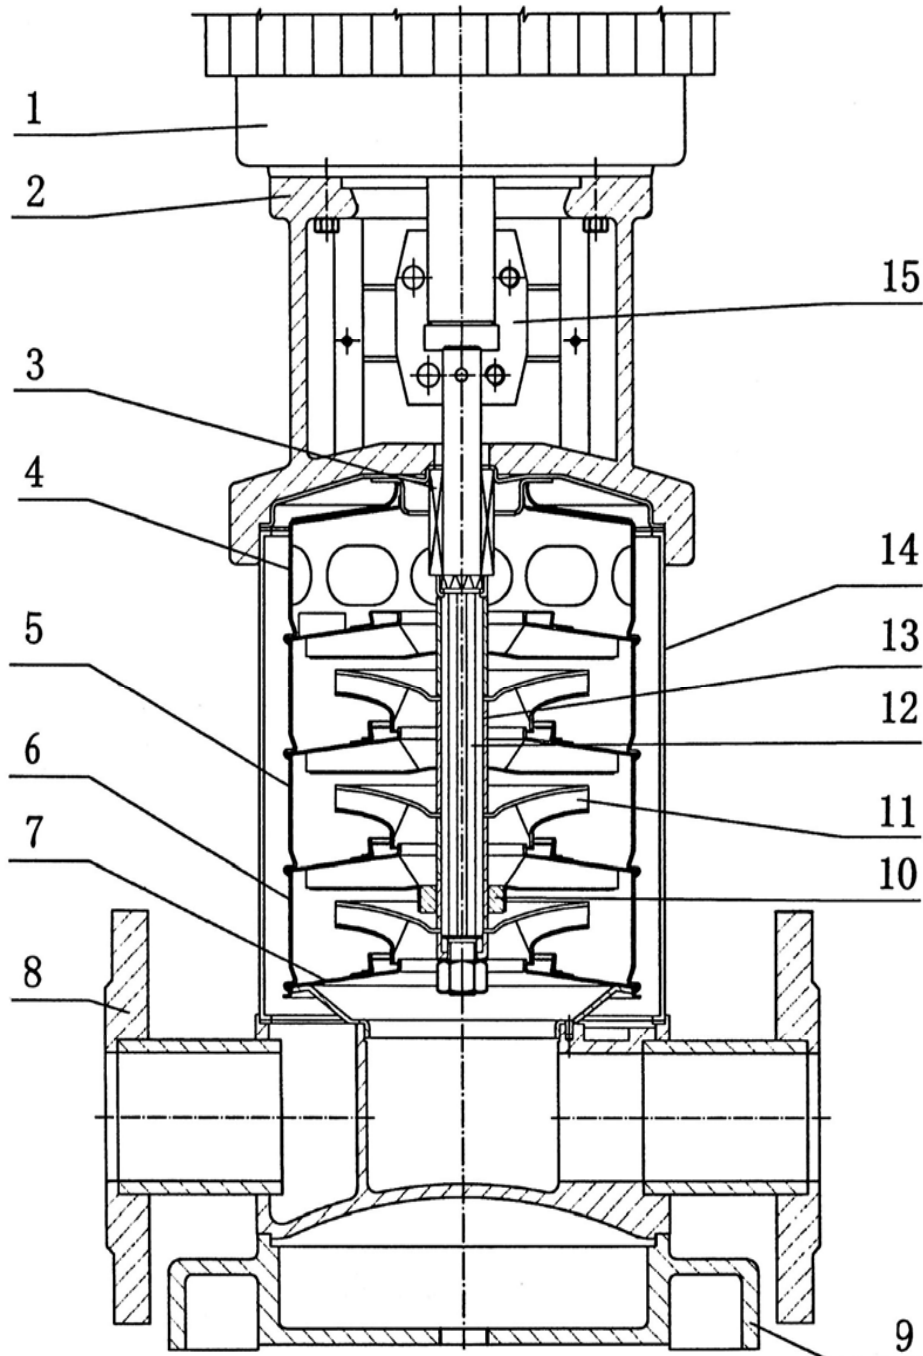

VS 16-6

10/10/2007

KW 5,5

Pos.	Code	Description	
1	8101024	Electric motor Three phase	
2	8101346	Pump head	
3	8101082	Mechanical seal	
4	8101102	Superior diffuser	
5	8101066	Diffuser	
6	8101092	Inferior diffuser	
7	8101373	Inducer	
8	8101383	Inlet and outlet section	
9	8101393	Base frame	
10	8101403	Bearing	
11	8101056	Impeller	
12	8101205	Shaft	
13	8101413	Impeller separating sleeve	
14	8101219	Cylinder	
15	8101294	Coupling	
	8101314	Counterflange	
	8101278	Rubber parts	
	8101453	Tie rods	