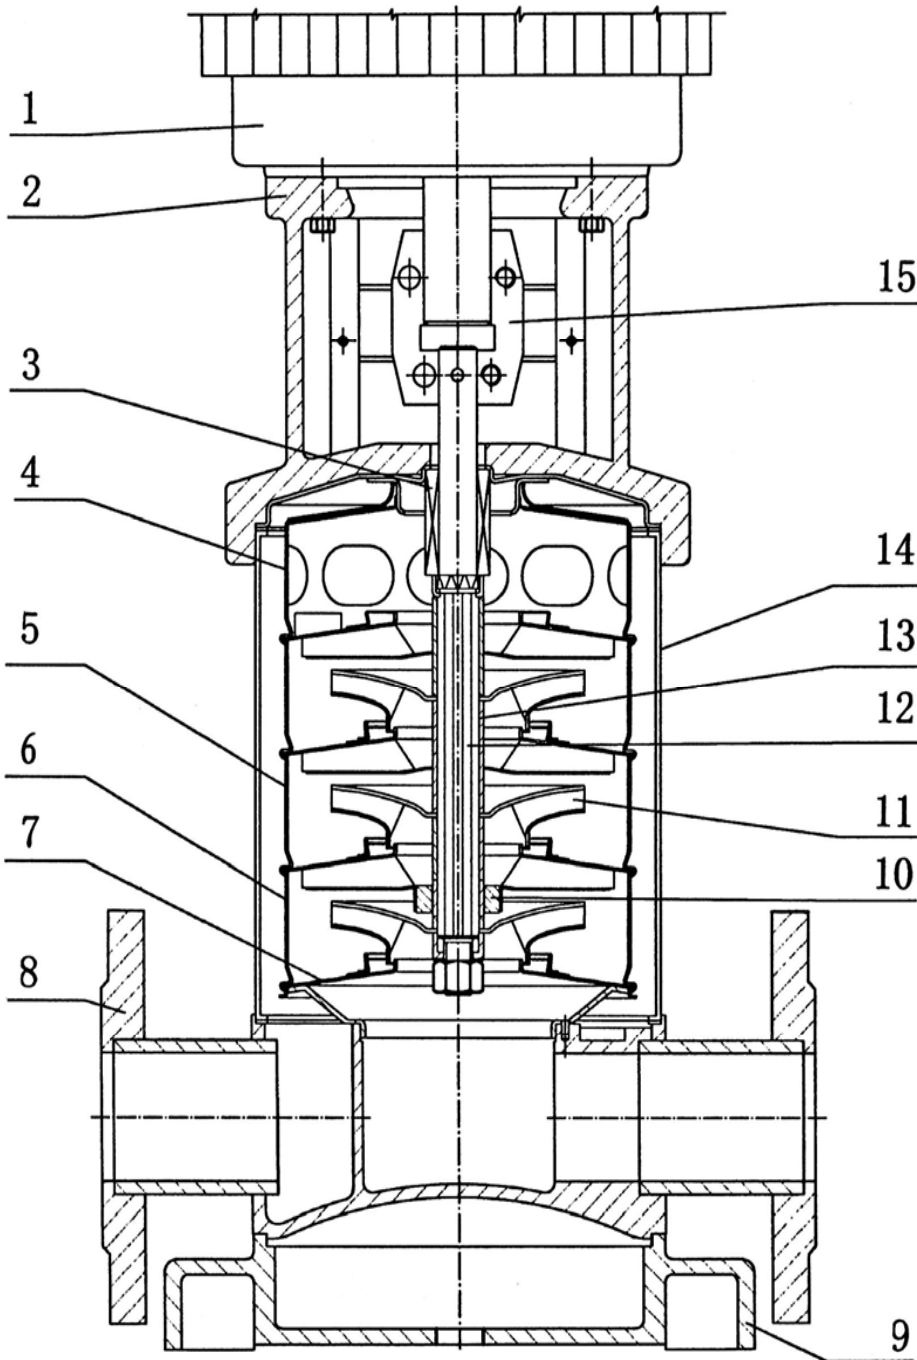

# VS 16-3

10/10/2007

KW 3

Pos.	Code	Description	
1	8101022	Electric motor Three phase	
2	8101344	Pump head	
3	8101082	Mechanical seal	
4	8101102	Superior diffuser	
5	8101066	Diffuser	
6	8101092	Inferior diffuser	
7	8101373	Inducer	
8	8101383	Inlet and outlet section	
9	8101393	Base frame	
10	8101403	Bearing	
11	8101056	Impeller	
12	8101202	Shaft	
13	8101413	Impeller separating sleeve	
14	8101216	Cylinder	
15	8101293	Coupling	
	8101314	Counterflange	
	8101278	Rubber parts	
	8101451	Tie rods	