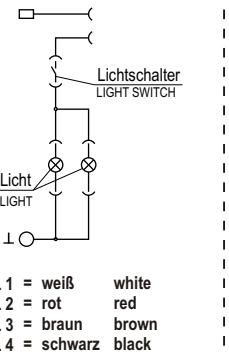

## 2000

- L 1 = rosa pink
- L 2 = grau grey
- L 3 = weiß white
- L 4 = braun brown
- L 5 = grün green
- L 6 = schwarz black
- L 7 = rot red
- L 8 = violett violet
- L 9 = orange orange
- L 10 = gelb yellow
- L 11 = blau blue
- L 12 = rot/weiß red/white
- L 13 = weiß/blau white/blue
- L 14 a = rot red
- (L 14 b) = rot red
- (L 15 a) = rot red
- (L 15 b) = rot red
- (L 16) = blau blue

**Schaltplan Traktor E-Start**  
CONNECTION DIAGRAM E-STARTER

521362 514246

**Schaltplan Licht**  
CONNECTION DIAGRAM LIGHT

8 - 8

a	b	c	d	e	f
01/01	02/03				