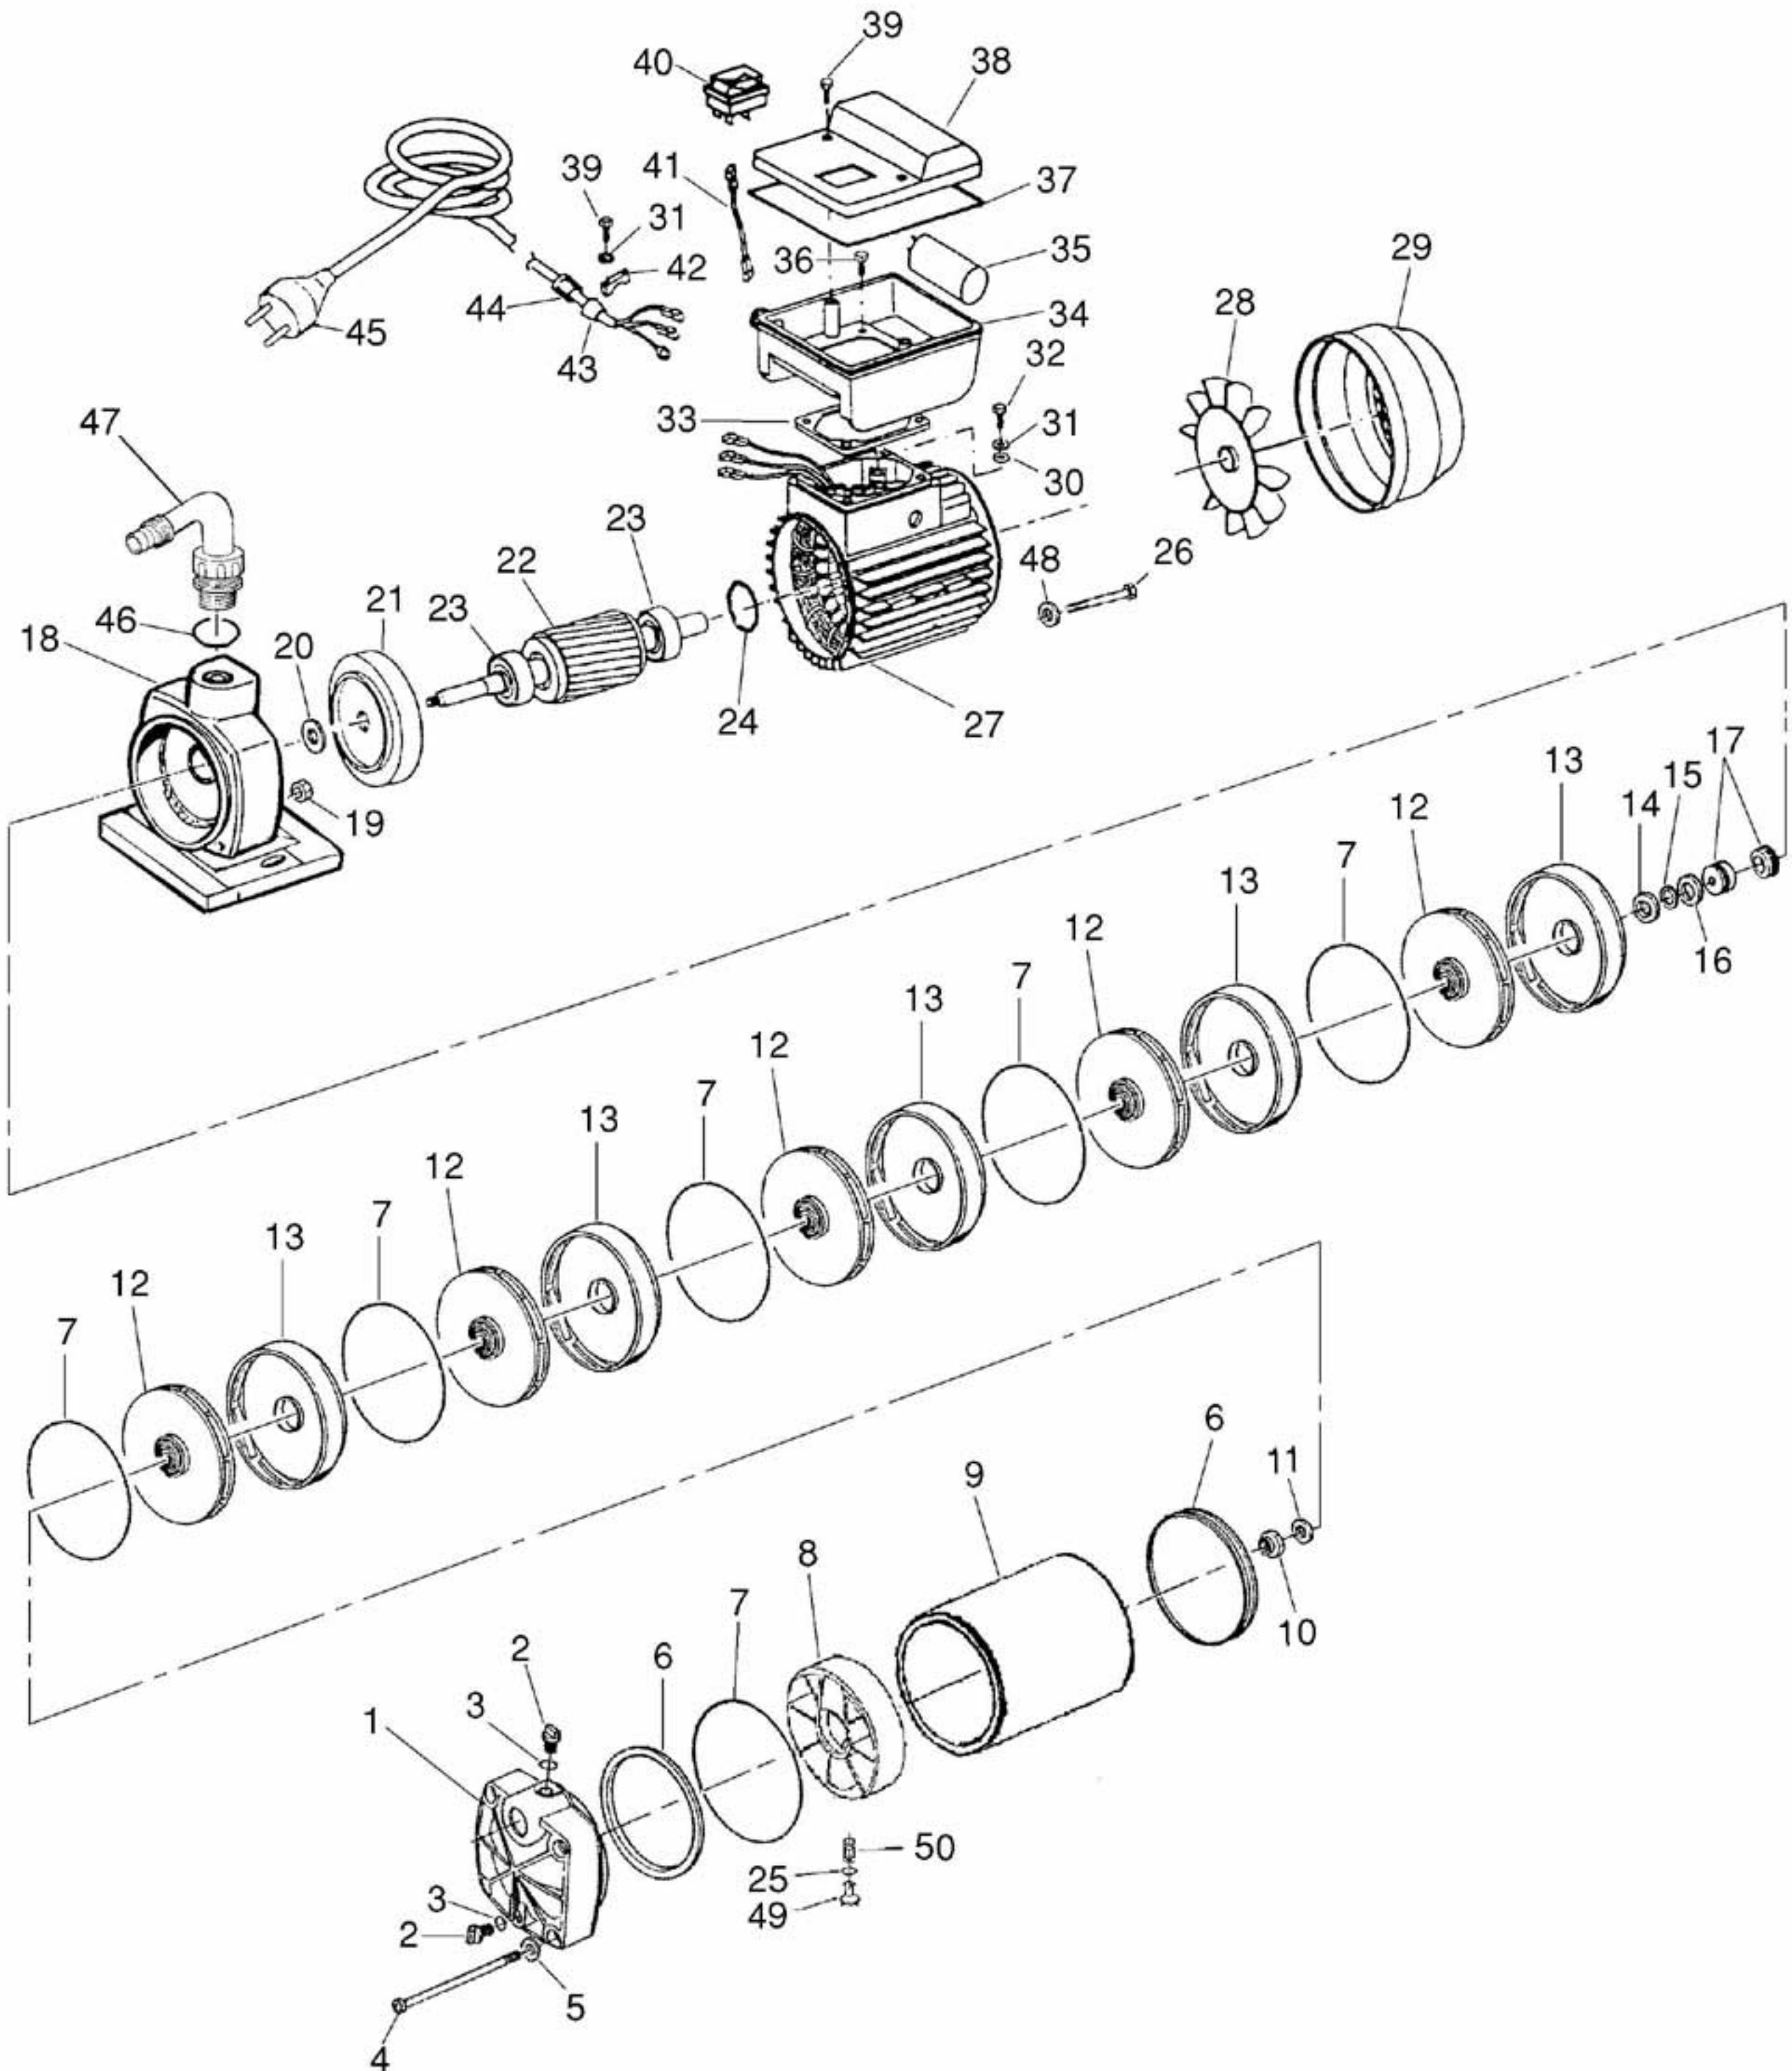

## MULTI X5

Model	Ref.	Art. Leader	Descrizione	Description	Description
CA165001 - MULTI X5	1	S3500280	Flangia aspirazione MC 1" GAS	Flange 1" GAS	Flasque 1" GAS
CA165001 - MULTI X5	2	S3500009	Tappo filettato 3/8" GAS	Screw 3/8" GAS	Bouchon 3/8" GAS
CA165001 - MULTI X5	3	P1200004	Guarnizione O.Ring	Joint O.Ring	Joint torique
CA165001 - MULTI X5	4	P1100039	Vite	Screw	Vis
CA165001 - MULTI X5	5	P1120021	Rosetta	Washer	Rondelle
CA165001 - MULTI X5	6	P1240009	Guarnizione "Elle"	Joint	Joint
CA165001 - MULTI X5	7	P1200014	Guarnizione O.Ring	Joint O.Ring	Joint torique
CA165001 - MULTI X5	8	S3500403	Controflangia	Counterflange	
CA165001 - MULTI X5	9	P1600014	Camicia inox	Jacket inox	Chemise inox
CA165001 - MULTI X5	10	P1110009	Dado	Nut	Ecrou
CA165001 - MULTI X5	11	P1120014	Rosetta	Washer	Rondelle
CA165001 - MULTI X5	12	S3250027	Girante	Impeller	Roue
CA165001 - MULTI X5	13	S3250006	Diffusore	Diffuser	Diffuseur
CA165001 - MULTI X5	14	P1120028	Rosetta	Washer	Rondelle
CA165001 - MULTI X5	15	P1120022	Anello seeger	Ring seeger	Anneau seeger
CA165001 - MULTI X5	16	P1120027	Rosetta	Washer	Rondelle
CA165001 - MULTI X5	17	P1220003	Gruppo tenuta meccanica	Mechanical seal	Etanchéité mécanique
CA165001 - MULTI X5	18	S3600121	Corpo pompa	Pump housing	Corps de pompe
CA165001 - MULTI X5	19	P1110013	Dado	Nut	Ecrou
CA165001 - MULTI X5	20	P1240014	Guarnizione paraspruzzi	Joint	Joint
CA165001 - MULTI X5	21	S3120001	Flangia anteriore	Anterior flange	Flasque antérieur
CA165001 - MULTI X5	22	S3111010	Albero rotore completo di cuscinetti	Shaft with bearings	Arbre avec roulements
CA165001 - MULTI X5	23	P1180006	Cuscinetto	Bearing	Roulement
CA165001 - MULTI X5	24	P1120001	Anello onda	Waved-ring	Anneau ondulé
CA165001 - MULTI X5	25	P1200039	Guarnizione O.Ring	Joint O.Ring	Joint torique
CA165001 - MULTI X5	26	P1100046	Vite	Screw	Vis
CA165001 - MULTI X5	27	S3410170	Statore completo	Stator	Stator complét
CA165001 - MULTI X5	28	P1510001	Ventola raffreddamento Mec 71	Fan Mec 71	Ventilateur Mec 71
CA165001 - MULTI X5	29	S3200010	Copriventola Mec 71	Fan cover Mec 71	Cache-ventilateur Mec 71
CA165001 - MULTI X5	30	P1120051	Rosetta	Washer	Rondelle
CA165001 - MULTI X5	31	P1120003	Rosetta elastica	Spring-washer	Rondelle élastique
CA165001 - MULTI X5	32	P1100055	Vite	Screw	Vis
CA165001 - MULTI X5	33	S3500199	Gasket basetta 63/71	Gasket 63/71	Gasket 63/71
CA165001 - MULTI X5	34	S3500221	Base portacondensatore	Base capacitor holder	Base boîtier
CA165001 - MULTI X5	35	P1360001	Condensatore	Capacitor	Condensateur
CA165001 - MULTI X5	36	P1100004	Vite	Screw	Vis
CA165001 - MULTI X5	37	P1200013	Guarnizione O.Ring	Joint O.Ring	Joint torique
CA165001 - MULTI X5	38	S3500223	Coperchio portacondensatore	Cap capacitor holder	Couvercle boîtier
CA165001 - MULTI X5	39	P1100006	Vite	Screw	Vis
CA165001 - MULTI X5	40	P1380044	Interruttore non luminoso	Switch	Interrupteur
CA165001 - MULTI X5	41	P1310001	Cavetto blue	Cable blue	Câble bleu
CA165001 - MULTI X5	42	P1510004	Cricchetto serracavo	Cable fastener	Presse-câble
CA165001 - MULTI X5	43	P1230001	Gommino d9	Joint d9	Joint d9
CA165001 - MULTI X5	44	P1510009	Dado	Nut	Ecrou
CA165001 - MULTI X5	45	P1330064	Cavo di alimentazione	Cable	Câble
CA165001 - MULTI X5	46	P1200002	Guarnizione O.Ring	Joint O.Ring	Joint torique
CA165001 - MULTI X5	47	S3600056	Raccordo curvo	Elbow	Embout
CA165001 - MULTI X5	48	P1120030	Rosetta	Washer	Rondelle
CA165001 - MULTI X5	49	S3500402	Otturatore	Obturator	
CA165001 - MULTI X5	50	P1130006	Molla	Spring	Ressort