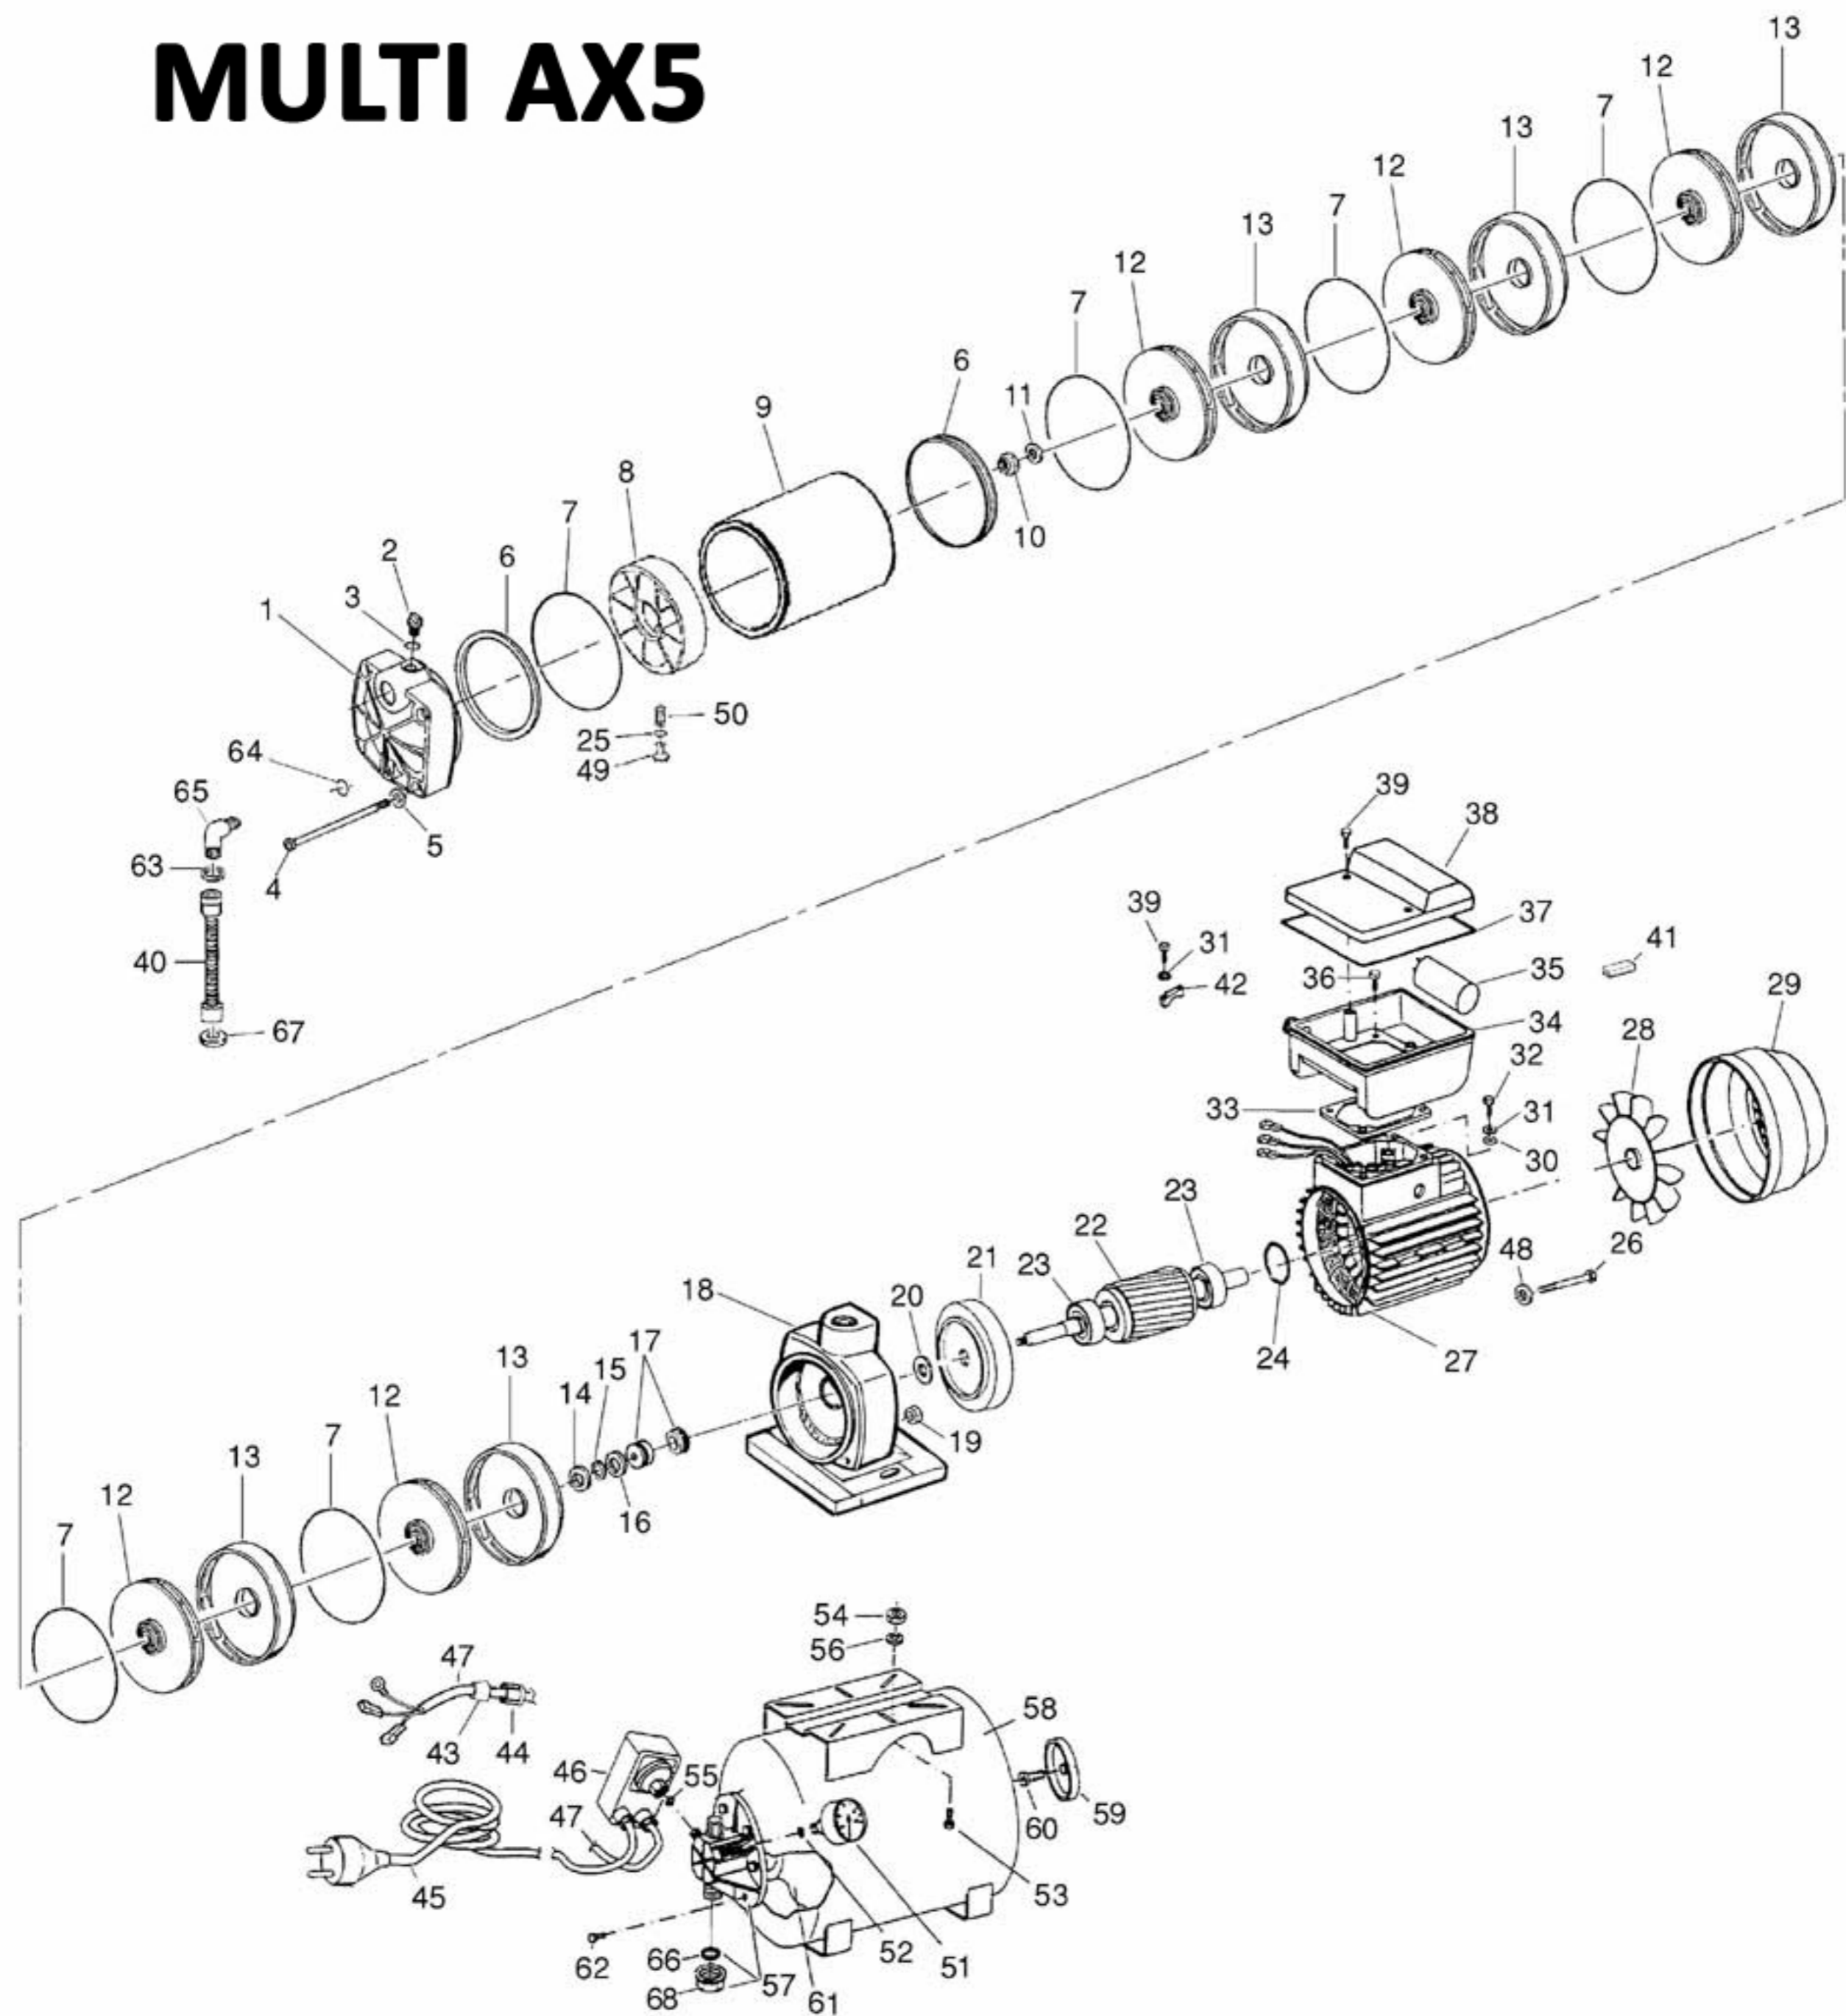

MULTI AX5

MULTI AX5

Model	Ref.	Art. Leader	Descrizione	Description	Description
CA365001 - MULTI AX5	1	S3500280	Flangia aspirazione MC 1" GAS	Flange 1" GAS	Flasque 1" GAS
CA365001 - MULTI AX5	2	S3500009	Tappo filettato 3/8" GAS	Screw 3/8" GAS	Bouchon 3/8" GAS
CA365001 - MULTI AX5	3	P1200004	Guarnizione O.Ring	Joint O.Ring	Joint torique
CA365001 - MULTI AX5	4	P1100039	Vite	Screw	Vis
CA365001 - MULTI AX5	5	P1120021	Rosetta	Washer	Rondelle
CA365001 - MULTI AX5	6	P1240009	Guarnizione "Eile"	Joint	Joint
CA365001 - MULTI AX5	7	P1200014	Guarnizione O.Ring	Joint O.Ring	Joint torique
CA365001 - MULTI AX5	8	S3500403	Controflangia	Counterflange	
CA365001 - MULTI AX5	9	P1600014	Camicia inox	Jacket inox	Chemise inox
CA365001 - MULTI AX5	10	P1110009	Dado	Nut	Ecrou
CA365001 - MULTI AX5	11	P1120014	Rosetta	Washer	Rondelle
CA365001 - MULTI AX5	12	S3250027	Girante	Impeller	Roue
CA365001 - MULTI AX5	13	S3250006	Diffusore	Diffuser	Diffuseur
CA365001 - MULTI AX5	14	P1120028	Rosetta	Washer	Rondelle
CA365001 - MULTI AX5	15	P1120022	Anello seeger	Ring seeger	Anneau seeger
CA365001 - MULTI AX5	16	P1120027	Rosetta	Washer	Rondelle
CA365001 - MULTI AX5	17	P1220003	Gruppo tenuta meccanica	Mechanical seal	Etanchéité mecanique
CA365001 - MULTI AX5	18	S3600121	Corpo pompa	Pump housing	Corps de pompe
CA365001 - MULTI AX5	19	P1110013	Dado	Nut	Ecrou
CA365001 - MULTI AX5	20	P1240014	Guarnizione paraspruzzi	Joint	Joint
CA365001 - MULTI AX5	21	S3120001	Flangia anteriore	Anterior flange	Flasque antérieur
CA365001 - MULTI AX5	22	S3111010	Albero rotore completo di cuscinetti	Shaft with bearings	Arbre avec roulements
CA365001 - MULTI AX5	23	P1180006	Cuscinetto	Bearing	Roulement
CA365001 - MULTI AX5	24	P1120001	Anello onda	Waved-ring	Anneau ondulé
CA365001 - MULTI AX5	25	P1200039	Guarnizione O.Ring	Joint O.Ring	Joint torique
CA365001 - MULTI AX5	26	P1100046	Vite	Screw	Vis
CA365001 - MULTI AX5	27	S3410170	Statore completo	Stator	Stator complét
CA365001 - MULTI AX5	28	P1510001	Ventola raffreddamento Mec 71	Fan Mec 71	Ventilateur Mec 71
CA365001 - MULTI AX5	29	S3200010	Copri ventola Mec 71	Fan cover Mec 71	Cache-ventilateur Mec 71
CA365001 - MULTI AX5	30	P1120051	Rosetta	Washer	Rondelle
CA365001 - MULTI AX5	31	P1120003	Rosetta elastica	Spring-washer	Rondelle élastique
CA365001 - MULTI AX5	32	P1100055	Vite	Screw	Vis
CA365001 - MULTI AX5	33	S3500199	Gasket basetta 63/71	Gasket 63/71	Gasket 63/71
CA365001 - MULTI AX5	34	S3500221	Base portacondensatore	Base capacitor holder	Base boîtier
CA365001 - MULTI AX5	35	P1360001	Condensatore	Capacitor	Condensateur
CA365001 - MULTI AX5	36	P1100004	Vite	Screw	Vis
CA365001 - MULTI AX5	37	P1200013	Guarnizione O.Ring	Joint O.Ring	Joint torique
CA365001 - MULTI AX5	38	S3500225	Coperchio portacondensatore	Cap capacitor holder	Couvercle boîtier
CA365001 - MULTI AX5	39	P1100006	Vite	Screw	Vis
CA365001 - MULTI AX5	40	P1690043	Tuboflex	Flexible pipe	Tuyau flex
CA365001 - MULTI AX5	41	P1390011	Membrana	Membrane	Membrane
CA365001 - MULTI AX5	42	P1510004	Cricchetto serracavo	Cable fastener	Presse-câble
CA365001 - MULTI AX5	43	P1230001	Gommino d9	Joint d9	Joint d9
CA365001 - MULTI AX5	44	P1510009	Dado	Nut	Ecrou
CA365001 - MULTI AX5	45	P1330066	Cavo di alimentazione	Cable	Câble
CA365001 - MULTI AX5	46	P1380043	Pressostato	Pressure switch	Pressostat
CA365001 - MULTI AX5	47	P1330008	Cavo collegamento pressostato	Cable	Câble
CA365001 - MULTI AX5	48	P1120030	Rosetta	Washer	Rondelle
CA365001 - MULTI AX5	49	S3500402	Otturatore	Obturator	
CA365001 - MULTI AX5	50	P1130006	Molla	Spring	Ressort
CA365001 - MULTI AX5	51	P1170002	Manometro	Manometer	Manomètre
CA365001 - MULTI AX5	52	P1200003	Guarnizione O.Ring	Joint O.Ring	Joint torique
CA365001 - MULTI AX5	53	P1100100	Vite	Screw	Vis
CA365001 - MULTI AX5	54	P1110003	Dado	Nut	Ecrou
CA365001 - MULTI AX5	55	P1200016	Guarnizione O.Ring	Joint O.Ring	Joint torique
CA365001 - MULTI AX5	56	P1120005	Rosetta	Washer	Rondelle
CA365001 - MULTI AX5	57	S3600380	Flangia 4 vie	4-way flange	Flasque à 4 voies
CA365001 - MULTI AX5	58	S3206012	Carcassa serbatoio 24 lt.	Shell 24lt.	Reservoir 24lt.
CA365001 - MULTI AX5	59	S3500166	Coprivalvola serbatoio	Valve cap	Bouchon
CA365001 - MULTI AX5	60	P1230008	Valvola per serbatoio	Valve	Valve
CA365001 - MULTI AX5	61	P1230022	Membrana	Membrane	Membrane
CA365001 - MULTI AX5	62	P1100026	Vite	Screw	Vis
CA365001 - MULTI AX5	63	P1240005	Guarnizione	Joint	Joint
CA365001 - MULTI AX5	64	P1200010	Guarnizione O.Ring	Joint O.Ring	Joint torique
CA365001 - MULTI AX5	65	P1690030	Raccordo angolo	Elbow	Raccord
CA365001 - MULTI AX5	66	P1200049	Guarnizione O.Ring	Joint O.Ring	Joint torique
CA365001 - MULTI AX5	67	P1240025	Guarnizione piana	Joint	Joint
CA365001 - MULTI AX5	68	S3500527	Tappo 1" GAS	Cap 1" GAS	Bouchon 1" GAS