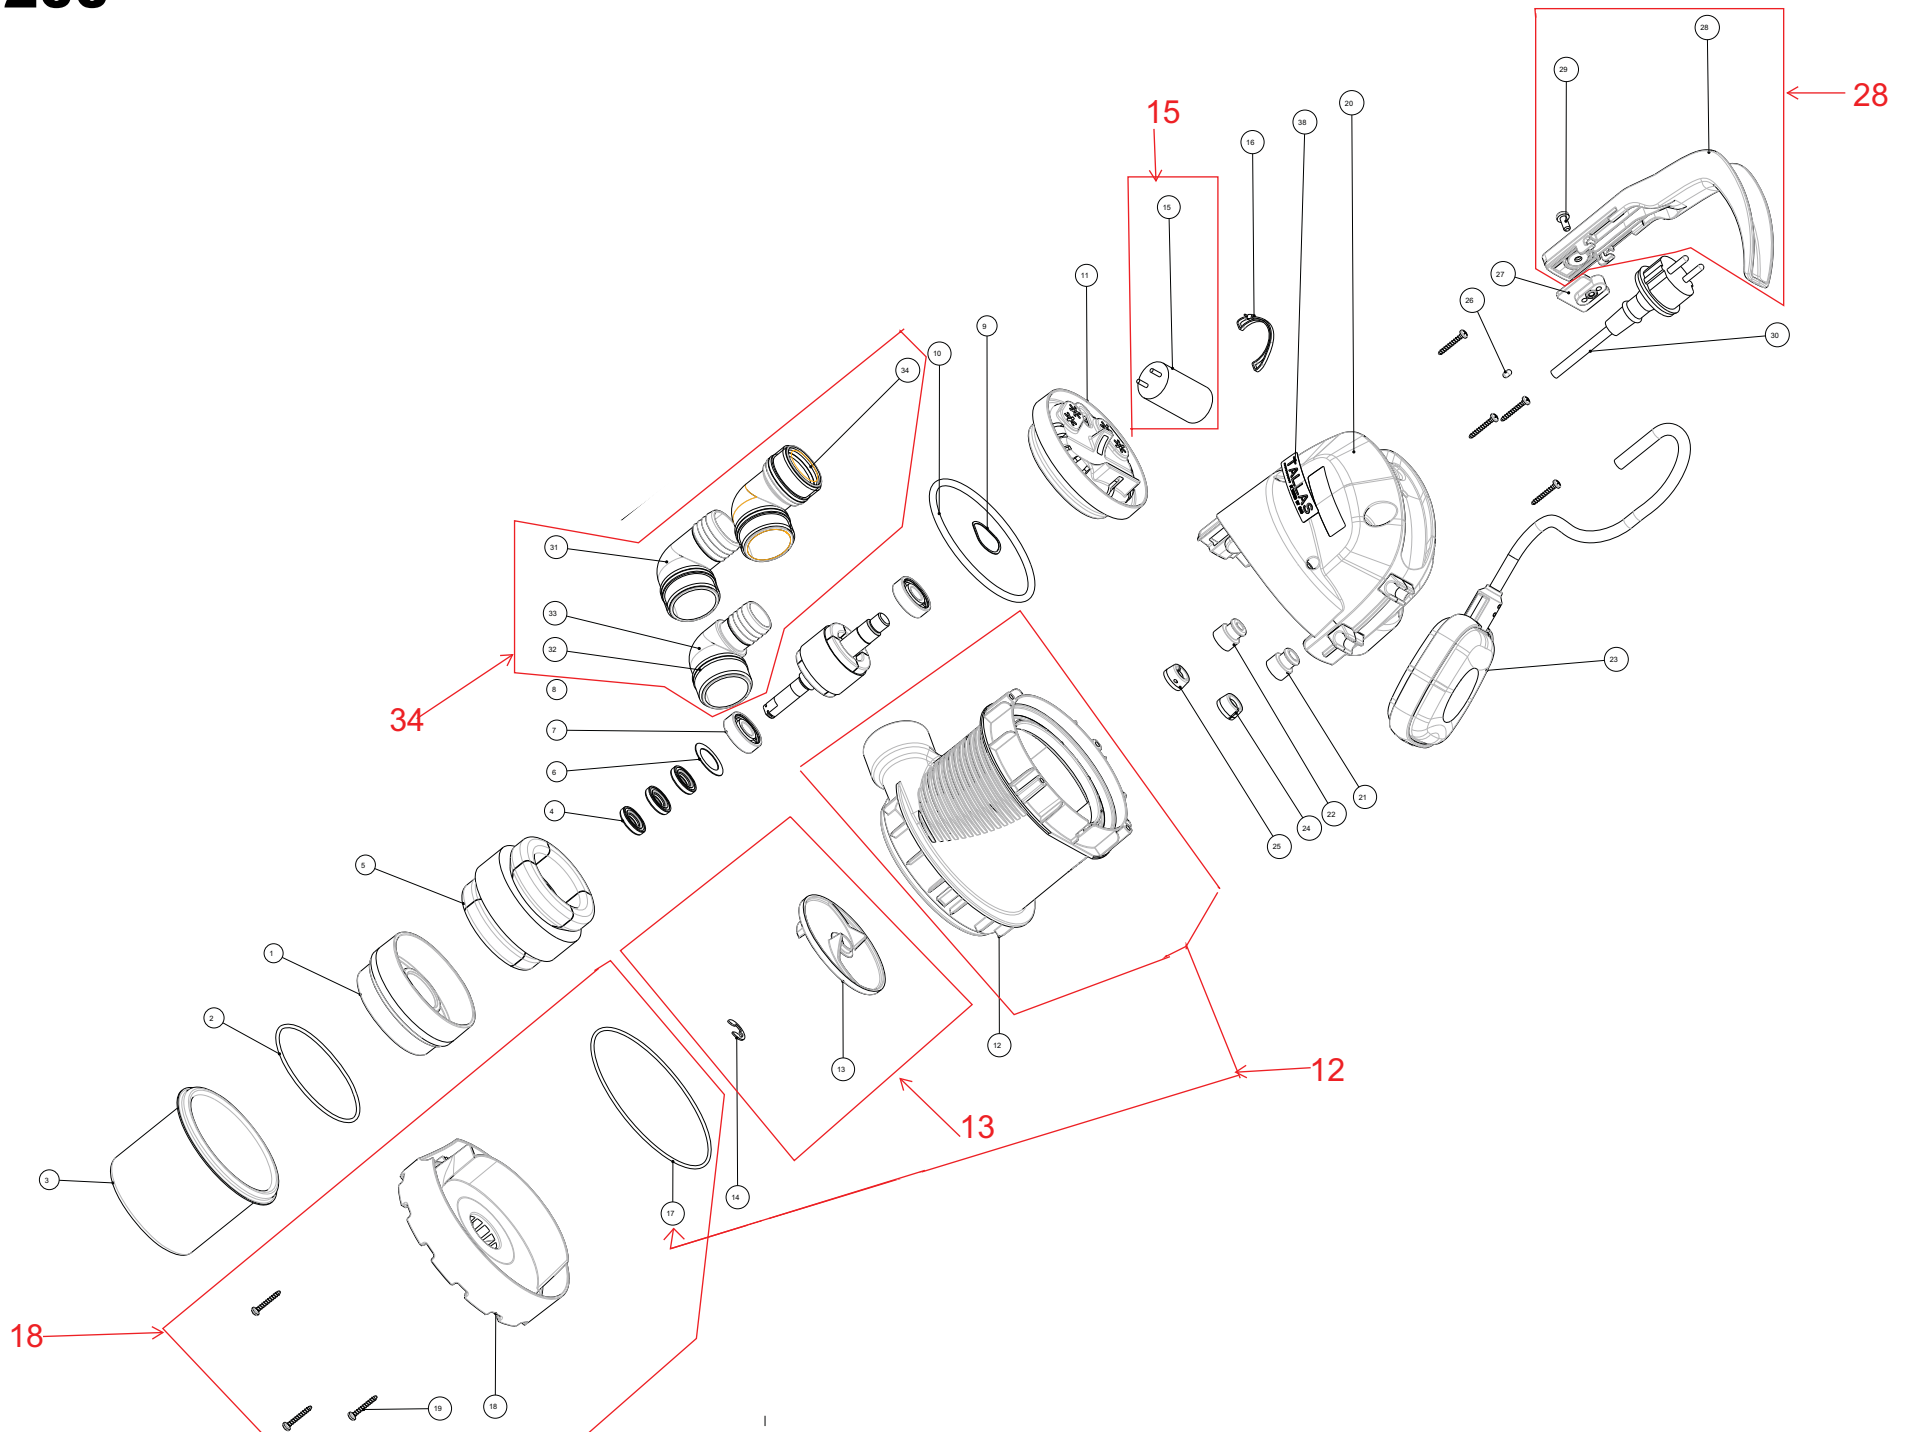

CW200

CW200

Ref. No.	SP code	SP description	Cant
12	SP00002204X	(SP)KIT PUMP BODY	1
13	SP00000881X	(SP)KIT IMPELLER	1
15	SP00002205X	(SP)KIT CAPACITOR	1
18	SP00002203X	(SP)KIT FILTER	1
28	SP00002217X	(SP)KIT HANDLE CW-DW	1
34	SP00002206X	(SP)KIT ELBOW	1