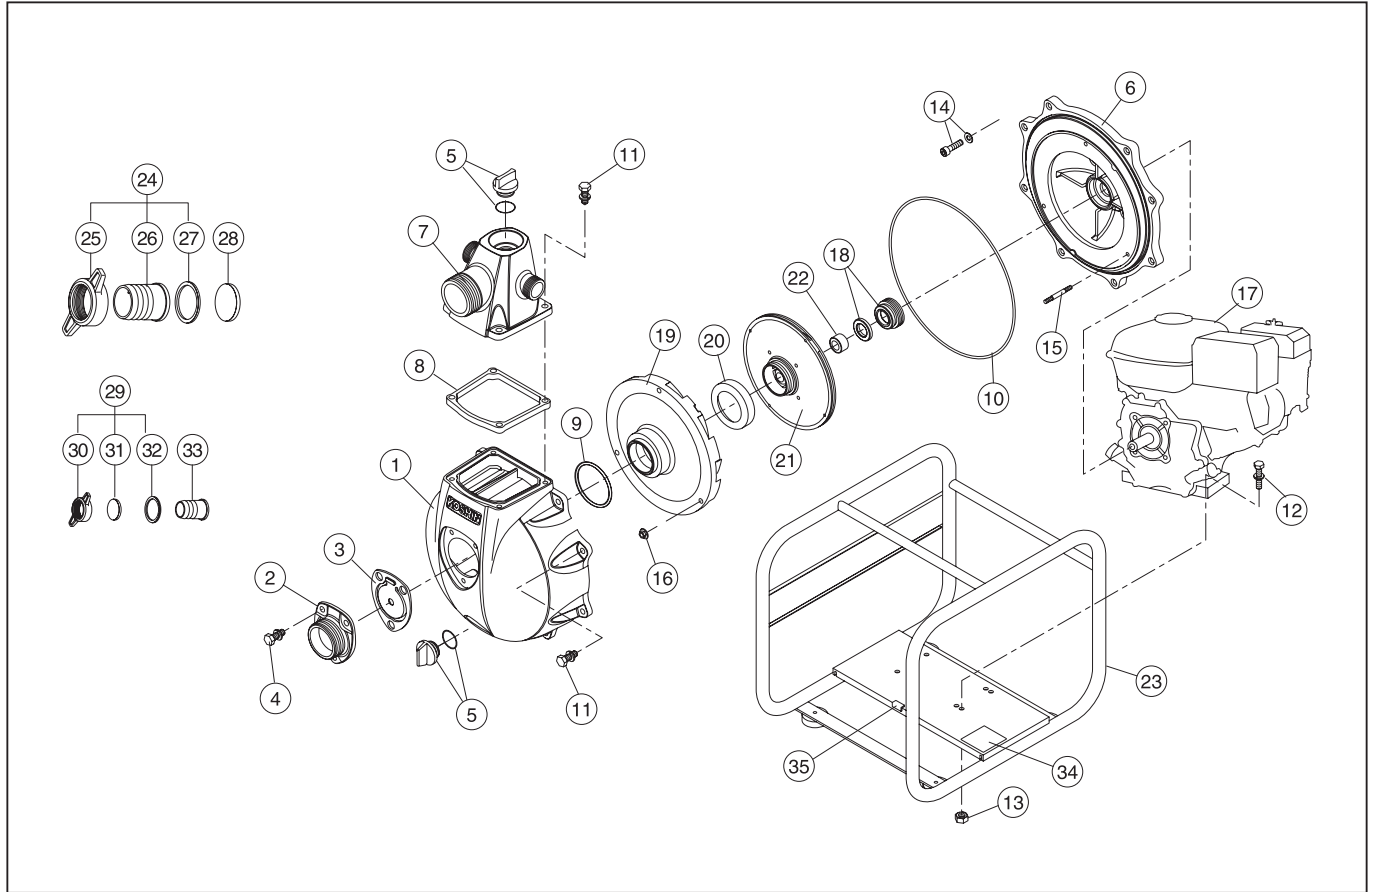

SERM-50V

DWG No. DWG No. 012895702 MODEL: SERM-50V FORM: SERM-50V-BAC

No.	PARTS CODE	PARTS NAME	QTY	MATERIAL	SIZE	REMARKS
1	012039301	Pump Casing(Koshin)	1	ADC+SHOT		
2	012040801	Suction Flange	1			
3	012039801	Check Valve	1	NBR		
4	743119045	Bolt M8X20	3	SWRM	M8X20	
5	011807802	20A Plug Set	2			
6	012039601	Flange Braket	1	ADC + SHOT		
7	012040901	Delivery Flange	1			
8	012039901	Delivery Flange Packing	1	NBR		
9	889855056	O-Ring P56	1	NBR P56		
10	011501601	O-Ring 1517-51.5	1	NBR	1517-51.5	
11	743119047	Bolt M8X25	12	SWRM	M8X25	
12	743119053	Bolt M8X40	4	SWRM	M8X40	
13	827419008	Nut M8	4	SWRM	M8	
14	012043701	Socket Bolt M8X30Xs22	4		M8X30XS22	
15	012043801	Stud Bolt M6X46(12/12)	3	SUS	M6X46(12/12)	
16	012043901	Plate Spring Nut M6	3	SUS	M6	
17	012062801	Engine (With Oil Sensor)	1			
18	012038901	Mechanical Seal Φ 20	1		φ 20	
19	012039001	Volute Casing	1	FC		
20	012039701	Wearing	1			
21	011799001	Impeller Assy	1	FC		
22	012044801	Impeller Bush	1	S45C		
23	011799201	Base Set	1	NO.420		
24	012807801	Coupling Set(50)	1			
25	012062901	Coupling	1			
26	011245301	Hose Nipple	1	ADC		
27	011076601	Cam Lock Body Packing	1	NBR		
28	012048601	Sealing Plate (50)	1			
29	011800901	Sealing Coupling Assy(25)	2	(ADC COUPLING)		
30	011042202	Coupling	2	ADC12		

◆ Bare engine can not be supplied

SERM-50V

DWG No. DWG No. 012895702 MODEL: SERM-50V FORM: SERM-50V-BAC

No.	PARTS CODE	PARTS NAME	QTY	MATERIAL	SIZE	REMARKS
31	012048501	Sealing Plate(25)	2			
32	011019201	Coupling Packing	2	NBR		
33	011042303	25 Hose Nipple	2	ADC12		
34	012059501	Name Plate	1			
35	012047101	Rubber Sheet	1			