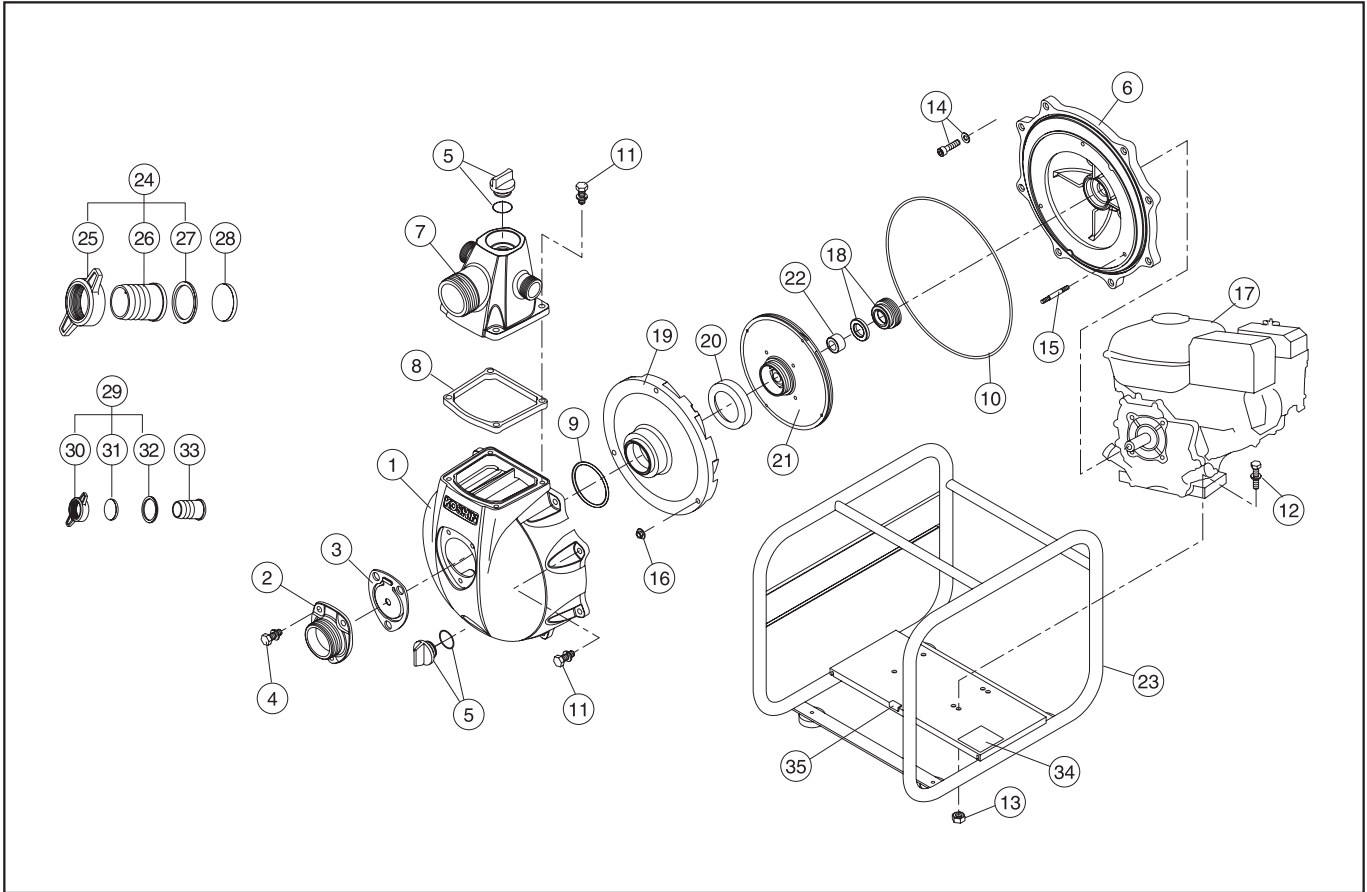

SERM-50V

DWG No. DWG No. 012895702 MODEL: SERM-50V FORM: SERM-50V-BAC

No.	PARTS CODE	PARTS NAME	QTY	MATERIAL	SIZE	REMARKS
1	012039301	Pump Casing(Koshin)	1	ADC+SHOT		
2	012040801	Suction Flange	1			
3	012039801	Check Valve	1	NBR		
4	743119045	Bolt M8X20	3	SWRM	M8X20	
5	011807802	20A Plug Set	2			
6	012039601	Flange Braket	1	ADC + SHOT		
7	012040901	Delivery Flange	1			
8	012039901	Delivery Flange Packing	1	NBR		
9	889855056	O-Ring P56	1	NBR P56		
10	011501601	O-Ring 1517-51.5	1	NBR	1517-51.5	
11	743119047	Bolt M8X25	12	SWRM	M8X25	
12	743119053	Bolt M8X40	4	SWRM	M8X40	
13	827419008	Nut M8	4	SWRM	M8	
14	012043701	Socket Bolt M8X30Xs22	4		M8X30XS22	
15	012043801	Stud Bolt M6X46(12/12)	3	SUS	M6X46(12/12)	
16	012043901	Plate Spring Nut M6	3	SUS	M6	
17	012062801	Engine (With Oil Sensor)	1			
18	012038901	Mechanical Seal Φ 20	1		φ 20	
19	012039001	Volute Casing	1	FC		
20	012039701	Wearing	1			
21	011799001	Impeller Assy	1	FC		
22	012044801	Impeller Bush	1	S45C		
23	011799201	Base Set	1	NO.420		
24	012807801	Coupling Set(50)	1			
25	012062901	Coupling	1			
26	011245301	Hose Nipple	1	ADC		
27	011076601	Cam Lock Body Packing	1	NBR		
28	012048601	Sealing Plate (50)	1			
29	011800901	Sealing Coupling Assy(25)	2	(ADC COUPLING)		
30	011042202	Coupling	2	ADC12		

◆ Bare engine can not be supplied

SERM-50V

DWG No. DWG No. 012895702 MODEL: SERM-50V FORM: SERM-50V-BAC

No.	PARTS CODE	PARTS NAME	QTY	MATERIAL	SIZE	REMARKS
31	012048501	Sealing Plate(25)	2			
32	011019201	Coupling Packing	2	NBR		
33	011042303	25 Hose Nipple	2	ADC12		
34	012059501	Name Plate	1			
35	012047101	Rubber Sheet	1			