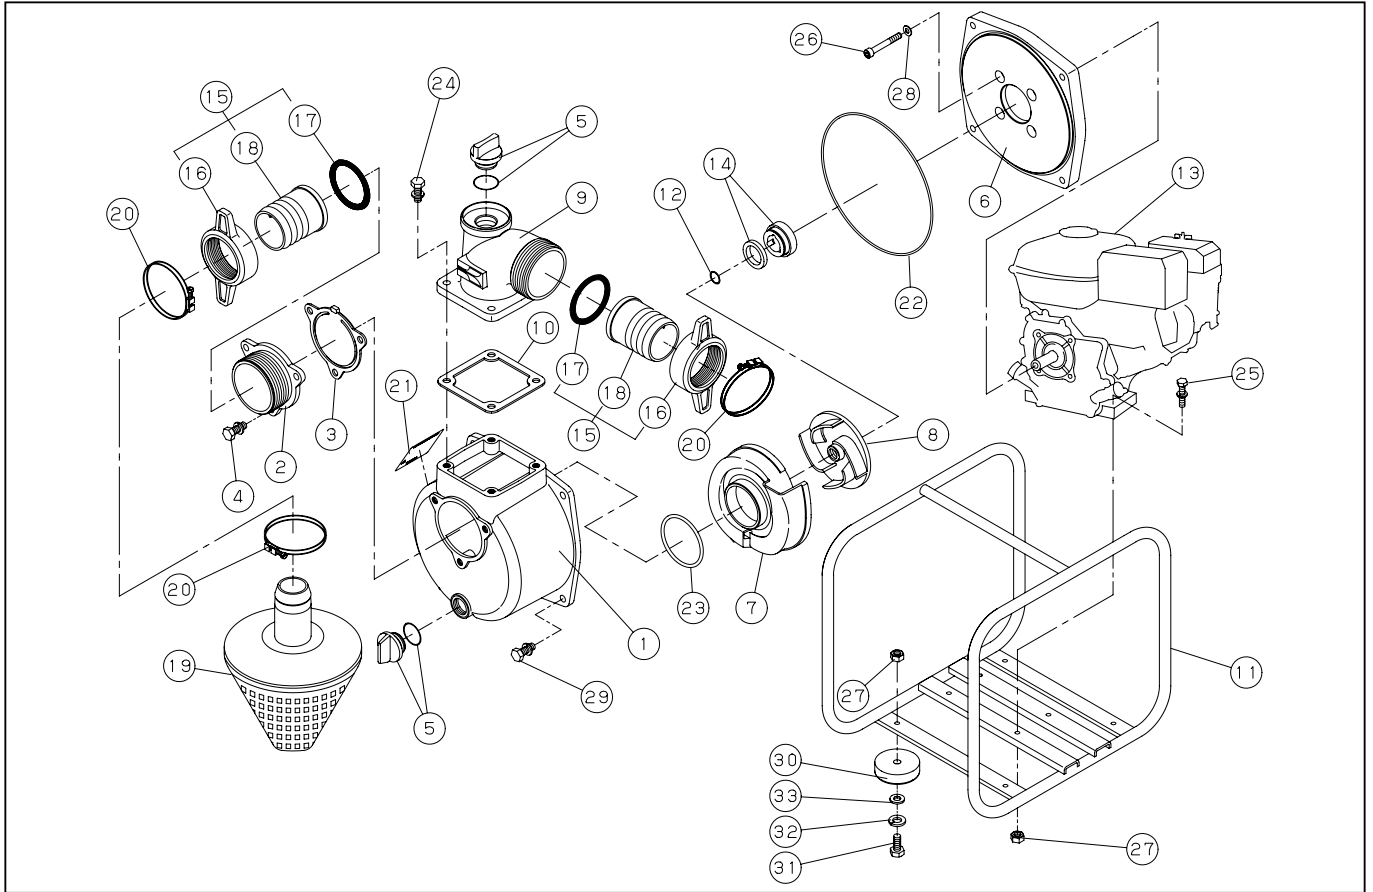

# SEH-50X

DWG No.066850702 MODEL:SEH-50X (GX120) FORM:SEH-50X-BEC-0

No.	PARTS CODE	PARTS NAME	QTY	MATERIAL	SIZE	REMARKS
1	011257802	PUMP CASING	1	ADC		
2	011266203	SUCTION FLANGE	1	ADC		
3	011266501	CHECK VALVE	1	NBR		
4	743119045	HEXAGON BOLT	3	SWRM	M8X20	
5	011807802	20A PLUG SET	2			
6	011526802	FLANGE BRACKET	1	ADC		
7	011464001	VOLUTE CASING	1	FC		
8	011661601	IMPELLER	1	FC		
9	011055605	DELIVERY FLANGE	1	ADC		
10	011054102	DELIVERY FLANGE PACKING	1	CR		
11	011778001	BASE SET	1			
12	011551001	IMPELLER ADJUSTING WASHER	3	BSP		
13	011680201	ENGINE	1	HONDA GX120T1WKS		
14	011409001	MECHANICAL SEAL	1	EH790-020		
15	011702603	COUPLING SET	2	ABS		
16	011339002	COUPLING	2	ABS		
17	011339101	COUPLING PACKING	2	NBR		
18	011035605	HOSE NIPPLE	2	ABS		
19	011815901	STRAINER SET	1	PP		
20	940019060	HOSE BAND	3		φ 60	
21	011667401	NAME PLATE	1			
22	011501401	O-RING	1	NBR	1517-42.5	
23	011279201	O-RING	1	NBR	P54	
24	743119047	HEXAGON BOLT	4	SWRM	M8X25	
25	743119051	HEXAGON BOLT	4	SWRM	M8X35	
26	734532066	HEXAGON SOCKET BOLT	4	SCM	M8X25	
27	827419008	HEXAGON NUT	8	SWRM	M8	
28	854255008	SEAL WASHER	4		φ 8	
29	743119046	HEXAGON BOLT	4	SWRM	M8X22	
30	011051502	50L CUSHION RUBBER	4	F-23		

# SEH-50X

DWG No.066850702 MODEL:SEH-50X (GX120) FORM:SEH-50X-BEC-0

No.	PARTS CODE	PARTS NAME	QTY	MATERIAL	SIZE	REMARKS
31	735719148	HEXAGON BOLT	4		M8X20	
32	843822008	SPRING WASHER	4		φ 8	
33	846007008	WASHER	4		φ 8	
	011667501	PACKING CASE	1			
	011667301	OPERATION MANUAL	1			