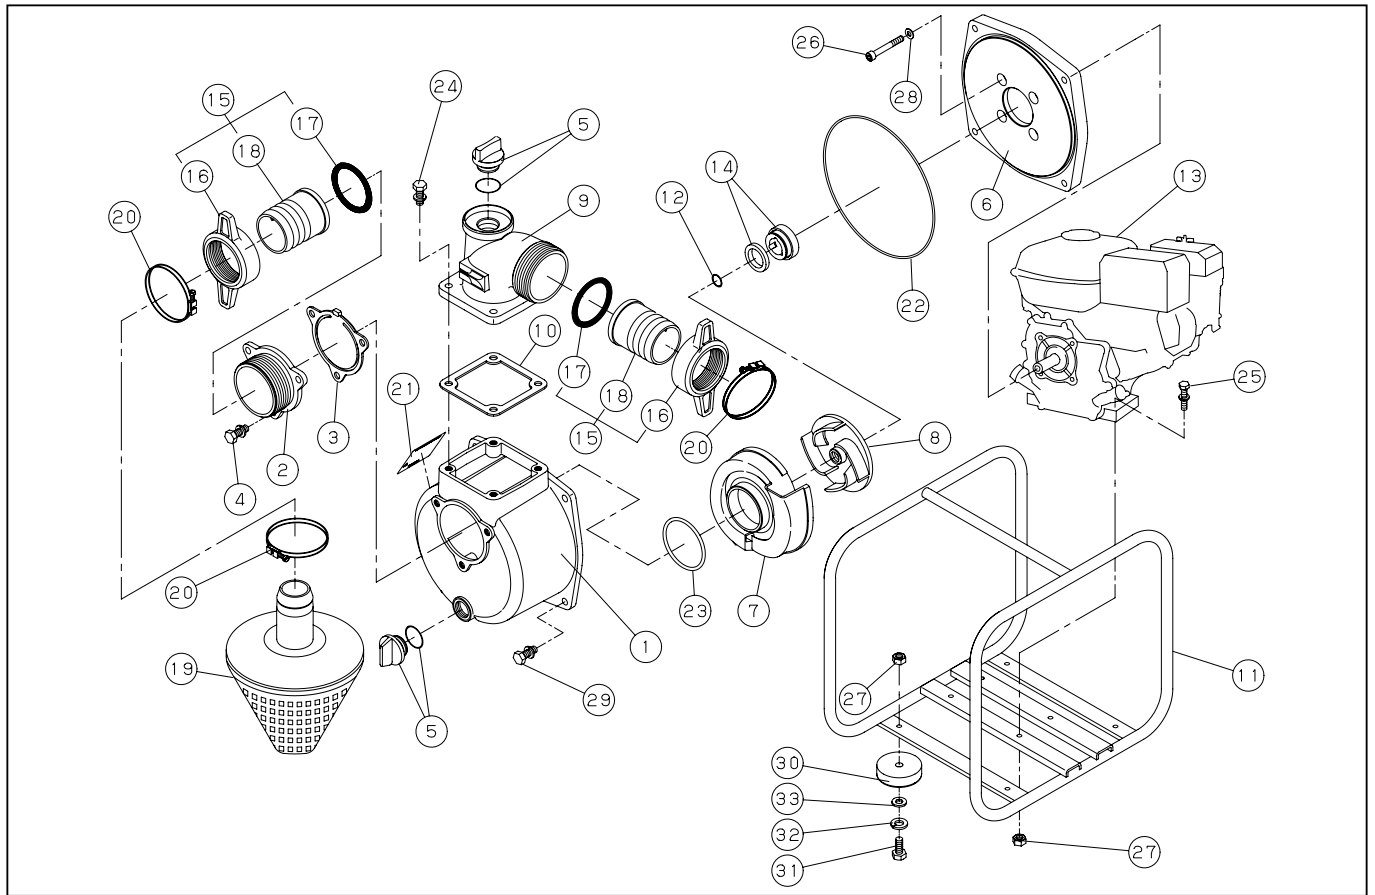

# SEH-50X

DWG No.066850702 MODEL:SEH-50X (GX120) FORM:SEH-50X-BEC-0

No.	PARTS CODE	PARTS NAME	QTY	MATERIAL	SIZE	REMARKS
1	011257802	PUMP CASING	1	ADC		
2	011266203	SUCTION FLANGE	1	ADC		
3	011266501	CHECK VALVE	1	NBR		
4	743119045	HEXAGON BOLT	3	SWRM	M8X20	
5	011807802	20A PLUG SET	2			
6	011526802	FLANGE BRACKET	1	ADC		
7	011464001	VOLUTE CASING	1	FC		
8	011661601	IMPELLER	1	FC		
9	011055605	DELIVERY FLANGE	1	ADC		
10	011054102	DELIVERY FLANGE PACKING	1	CR		
11	011778001	BASE SET	1			
12	011551001	IMPELLER ADJUSTING WASHER	3	BSP		
13	011680201	ENGINE	1	HONDA GX120T1WKS		
14	011409001	MECHANICAL SEAL	1	EH790-020		
15	011702603	COUPLING SET	2	ABS		
16	011339002	COUPLING	2	ABS		
17	011339101	COUPLING PACKING	2	NBR		
18	011035605	HOSE NIPPLE	2	ABS		
19	011815901	STRAINER SET	1	PP		
20	940019060	HOSE BAND	3		φ 60	
21	011667401	NAME PLATE	1			
22	011501401	O-RING	1	NBR	1517-42.5	
23	011279201	O-RING	1	NBR	P54	
24	743119047	HEXAGON BOLT	4	SWRM	M8X25	
25	743119051	HEXAGON BOLT	4	SWRM	M8X35	
26	734532066	HEXAGON SOCKET BOLT	4	SCM	M8X25	
27	827419008	HEXAGON NUT	8	SWRM	M8	
28	854255008	SEAL WASHER	4		φ 8	
29	743119046	HEXAGON BOLT	4	SWRM	M8X22	
30	011051502	50L CUSHION RUBBER	4	F-23		

# SEH-50X

DWG No.066850702 MODEL:SEH-50X (GX120) FORM:SEH-50X-BEC-0

No.	PARTS CODE	PARTS NAME	QTY	MATERIAL	SIZE	REMARKS
31	735719148	HEXAGON BOLT	4		M8X20	
32	843822008	SPRING WASHER	4		φ 8	
33	846007008	WASHER	4		φ 8	
	011667501	PACKING CASE	1			
	011667301	OPERATION MANUAL	1			