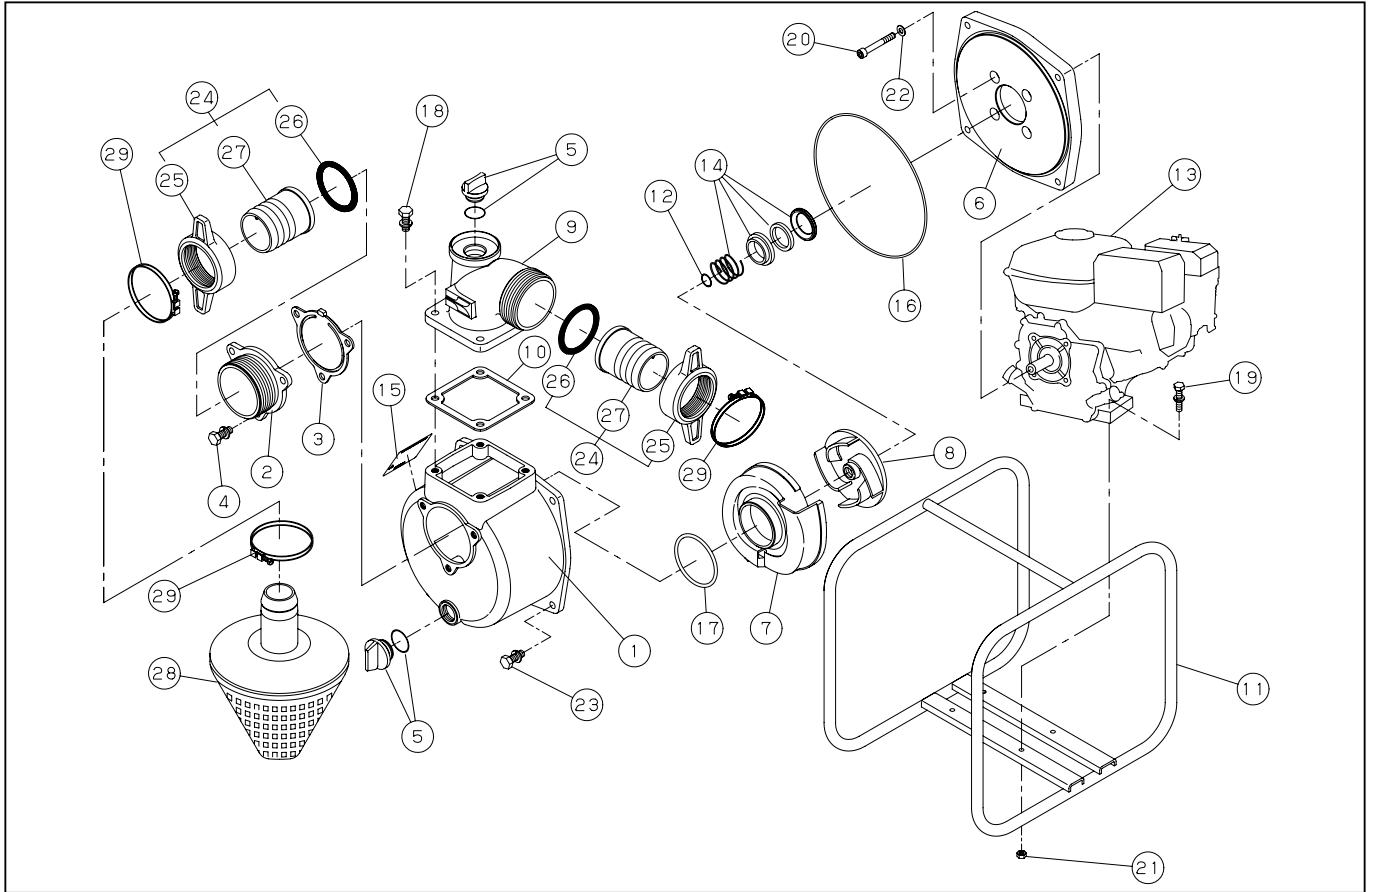

SEH-50X

DWG No.011968308 MODEL: SEH-50X (GX120) FORM:SEH-50X-BBR-0

No.	PARTS CODE	PARTS NAME	QTY	MATERIAL	SIZE	REMARKS
1	012019501	PUMP CASING	1	ADC	(0112578)	
2	011266203	SUCTION FLANGE	1	ADC		
3	011266501	CHECK VALVE	1	NBR		
4	743119045	HEXAGON BOLT	3	SWRM	M8X20	
5	011807802	20A PLUG SET	2			
6	011257905	FLANGE BRACKET	1	ADC		
7	011464001	VOLUTE CASING	1	FC		
8	011353203	IMPELLER	1	FC		
9	011055605	DELIVERY FLANGE	1	ADC		
10	011054102	DELIVERY FLANGE PACKING	1	CR		
11	011752201	BASE SET	1			
12	011046601	IMPELLER ADJUSTING WASHER	3	BSP		
13	011430403	ENGINE	1			
14	011068803	MECHANICAL SEAL	1	CARBON CERAMIC	φ 18	
15	011477102	NAME PLATE	1			
16	011501401	O-RING	1	NBR	1517-42.5	
17	011279201	O-RING	1	NBR	P54	
18	743119047	HEXAGON BOLT	4	SWRM	M8X25	
19	743119051	HEXAGON BOLT	4	SWRM	M8X35	
20	734532076	HEXAGON SOCKET BOLT	4	SCM	M8X60	
21	827419008	HEXAGON NUT	4	SWRM	M8	
22	854255008	SEAL WASHER	4		φ 8	
23	743119046	HEXAGON BOLT	4	SWRM	M8X22	
24	011702603	COUPLING SET	2	ABS		
25	011339002	COUPLING	2	ABS		
26	011339101	COUPLING PACKING	2	NBR		
27	011035605	HOSE NIPPLE	2	ABS		
28	011815901	STRAINER SET	1	PP		
29	940019060	HOSE BAND	3			
	011477002	PACKING CASE	1			

◆ Bare engine can not be supplied

SEH-50X

DWG No.011968308 MODEL: SEH-50X (GX120) FORM:SEH-50X-BBR-0

No.	PARTS CODE	PARTS NAME	QTY	MATERIAL	SIZE	REMARKS
	011476909	CE OPERATION MANUAL (5LANGS)	1			
	011473401	ENGINE CAUTION LABEL A	1			
	011473501	ENGINE CAUTION LABEL B	1			
	011471806	CE MARK LABEL	1			
	011471302	CAUTION LABEL	1			
	011482009	SEH DECLARATION	1			
	011628201	EU NOISE LABEL(103)	1			