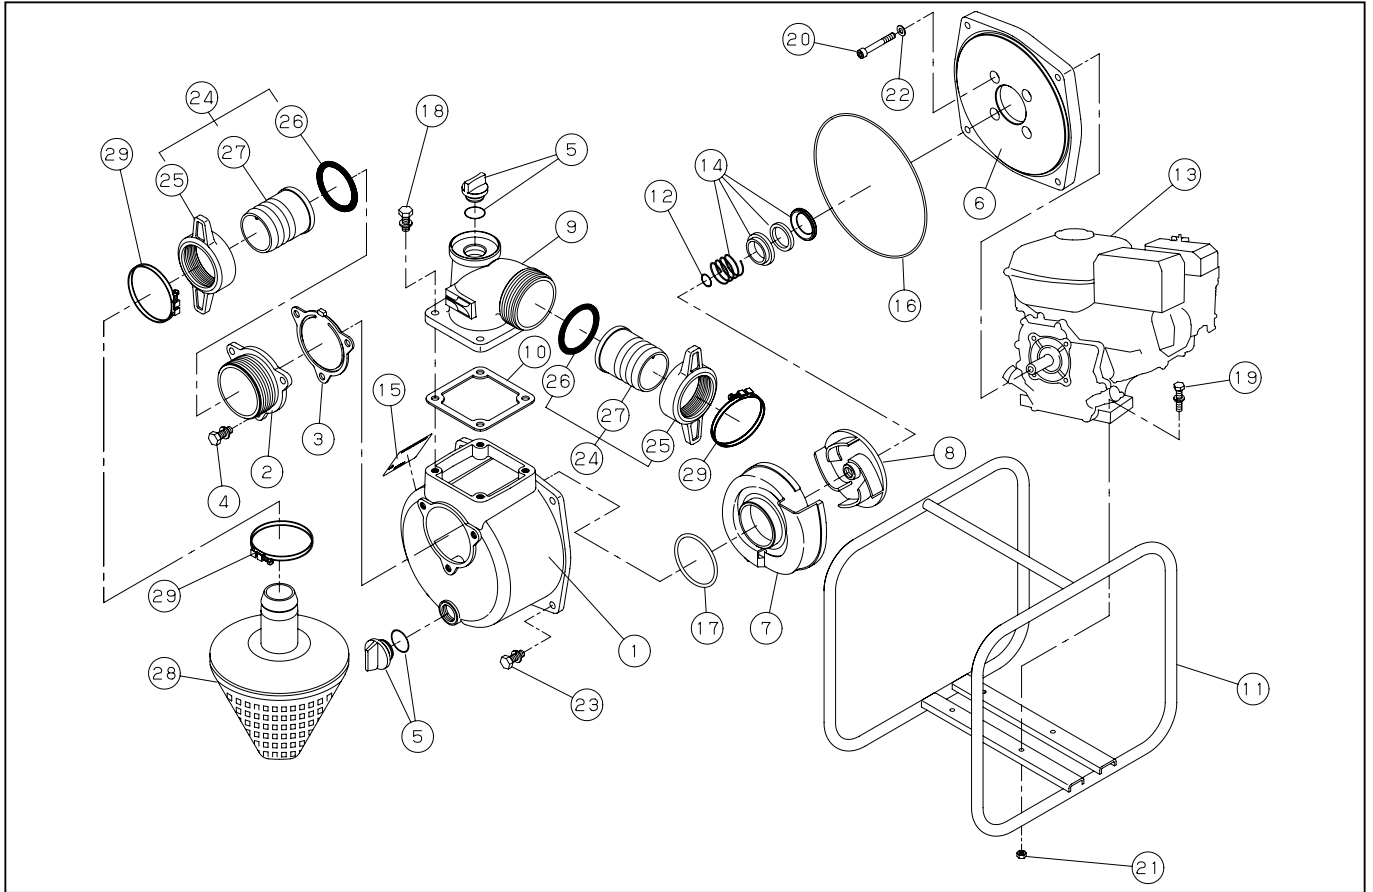

SEH-50X

DWG No.011968308 MODEL: SEH-50X (GX120) FORM:SEH-50X-BBR-0

No.	PARTS CODE	PARTS NAME	QTY	MATERIAL	SIZE	REMARKS
1	012019501	PUMP CASING	1	ADC	(0112578)	
2	011266203	SUCTION FLANGE	1	ADC		
3	011266501	CHECK VALVE	1	NBR		
4	743119045	HEXAGON BOLT	3	SWRM	M8X20	
5	011807802	20A PLUG SET	2			
6	011257905	FLANGE BRACKET	1	ADC		
7	011464001	VOLUTE CASING	1	FC		
8	011353203	IMPELLER	1	FC		
9	011055605	DELIVERY FLANGE	1	ADC		
10	011054102	DELIVERY FLANGE PACKING	1	CR		
11	011752201	BASE SET	1			
12	011046601	IMPELLER ADJUSTING WASHER	3	BSP		
13	011430403	ENGINE	1			
14	011068803	MECHANICAL SEAL	1	CARBON CERAMIC	φ 18	
15	011477102	NAME PLATE	1			
16	011501401	O-RING	1	NBR	1517-42.5	
17	011279201	O-RING	1	NBR	P54	
18	743119047	HEXAGON BOLT	4	SWRM	M8X25	
19	743119051	HEXAGON BOLT	4	SWRM	M8X35	
20	734532076	HEXAGON SOCKET BOLT	4	SCM	M8X60	
21	827419008	HEXAGON NUT	4	SWRM	M8	
22	854255008	SEAL WASHER	4		φ 8	
23	743119046	HEXAGON BOLT	4	SWRM	M8X22	
24	011702603	COUPLING SET	2	ABS		
25	011339002	COUPLING	2	ABS		
26	011339101	COUPLING PACKING	2	NBR		
27	011035605	HOSE NIPPLE	2	ABS		
28	011815901	STRAINER SET	1	PP		
29	940019060	HOSE BAND	3			
	011477002	PACKING CASE	1			

◆ Bare engine can not be supplied

SEH-50X

DWG No.011968308 MODEL: SEH-50X (GX120) FORM:SEH-50X-BBR-0

No.	PARTS CODE	PARTS NAME	QTY	MATERIAL	SIZE	REMARKS
	011476909	CE OPERATION MANUAL (5LANGS)	1			
	011473401	ENGINE CAUTION LABEL A	1			
	011473501	ENGINE CAUTION LABEL B	1			
	011471806	CE MARK LABEL	1			
	011471302	CAUTION LABEL	1			
	011482009	SEH DECLARATION	1			
	011628201	EU NOISE LABEL(103)	1			