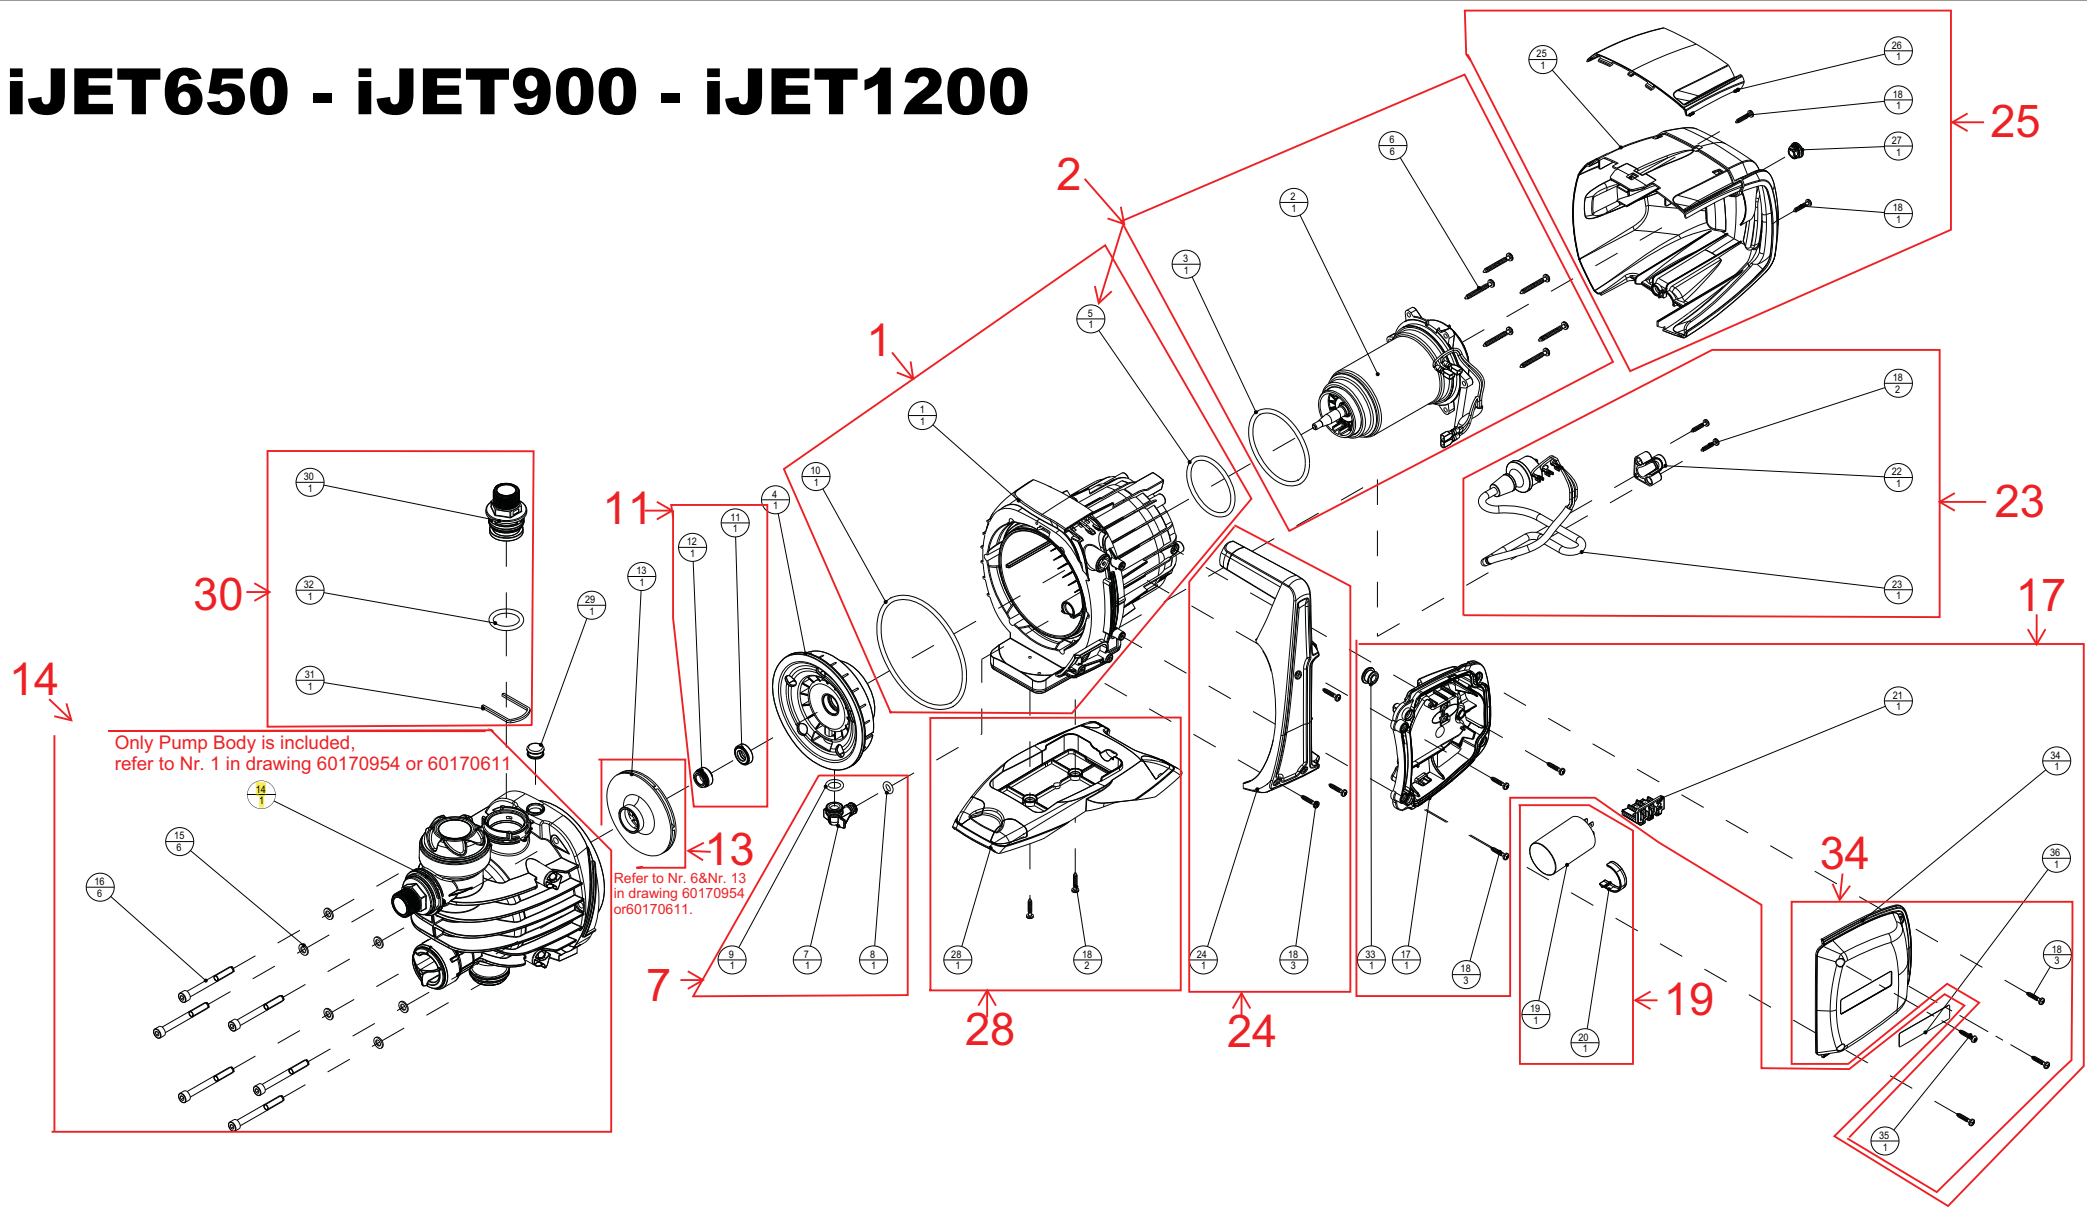

iJET650 - iJET900 - iJET1200

Only Pump Body is included,
refer to Nr. 1 in drawing 60170954 or 60170611

Refer to Nr. 6&Nr. 13
in drawing 60170954
or 60170611.

iJET 650 - iJET 900 - iJET 1200

Ref. No.	SP code	SP description	Cant
1	SP00002305X	(SP)KIT FLANGE	1
2	SP00002304X	(SP)KIT MOTOR H70 ASS.Y (iJET 650)	1
2	SP00002307X	(SP)KIT MOTOR H80 ASS.Y (iJET 900)	1
2	SP00002297X	(SP)KIT MOTOR H100 ASS.Y (iJET 1200)	1
3	SP00002287X	(SP) KIT NRV KNOB BLUE	1
4	SP00002279X	(SP)KIT NON RETURN VALVE	1
5	SP00002280X	(SP)KIT FILTER WITH CAP	1
7	SP00002278X	(SP)KIT DRAINAGE PIPE	1
11	SP00002272X	(SP)KIT SHAFT SEAL	1
12	SP00002285X	(SP)KIT PLUG 1/4" BLUE	1
13	SP00002295X	(SP)KIT IMPELLER WITH DIFFUSER, VENTURI (iJET 650)	1
13	SP00002306X	(SP)KIT IMPELLER WITH DIFFUSER, VENTURI (iJET 900)	1
13	SP00002306X	(SP)KIT IMPELLER WITH DIFFUSER, VENTURI (iJET 1200)	1
14	SP00002303X	(SP)KIT PUMP BODY	1
16	SP00002286X	(SP) PUMP BODY PLUG	1
17	SP00002299X	(SP)KIT TERMINAL BOARD	1
18	SP00002283X	(SP)KIT TOOLS TO OPEN CAP	1
19	SP00002275X	(SP)KIT CAPACITOR (iJET 650 y iJET 900)	1
19	SP00002300X	(SP)KIT CAPACITOR (JET 1100/45)	1
23	SP00002281X	(SP)KIT POWER CABLE SCHUKO PLUG (iJET 650)	1
23	SP00002296X	(SP)KIT POWER CABLE SCHUKO PLUG (iJET 900 y iJET 1200)	1
24	SP00002274X	(SP)KIT HANDLE DIY	1
25	SP00002276X	(SP)KIT MOTOR COVER BLUE	1
28	SP00002282X	(SP)KIT PUMP BASE	1
30	SP00002284X	(SP)KIT CONNECTION GAS 1" BLUE	1
34	SP00002273X	(SP)KIT TERMINAL BOX COVER (iJET 650)	1
34	SP00002309X	(SP)KIT TERMINAL BOX COVER (iJET 900 y iJET 1200)	1