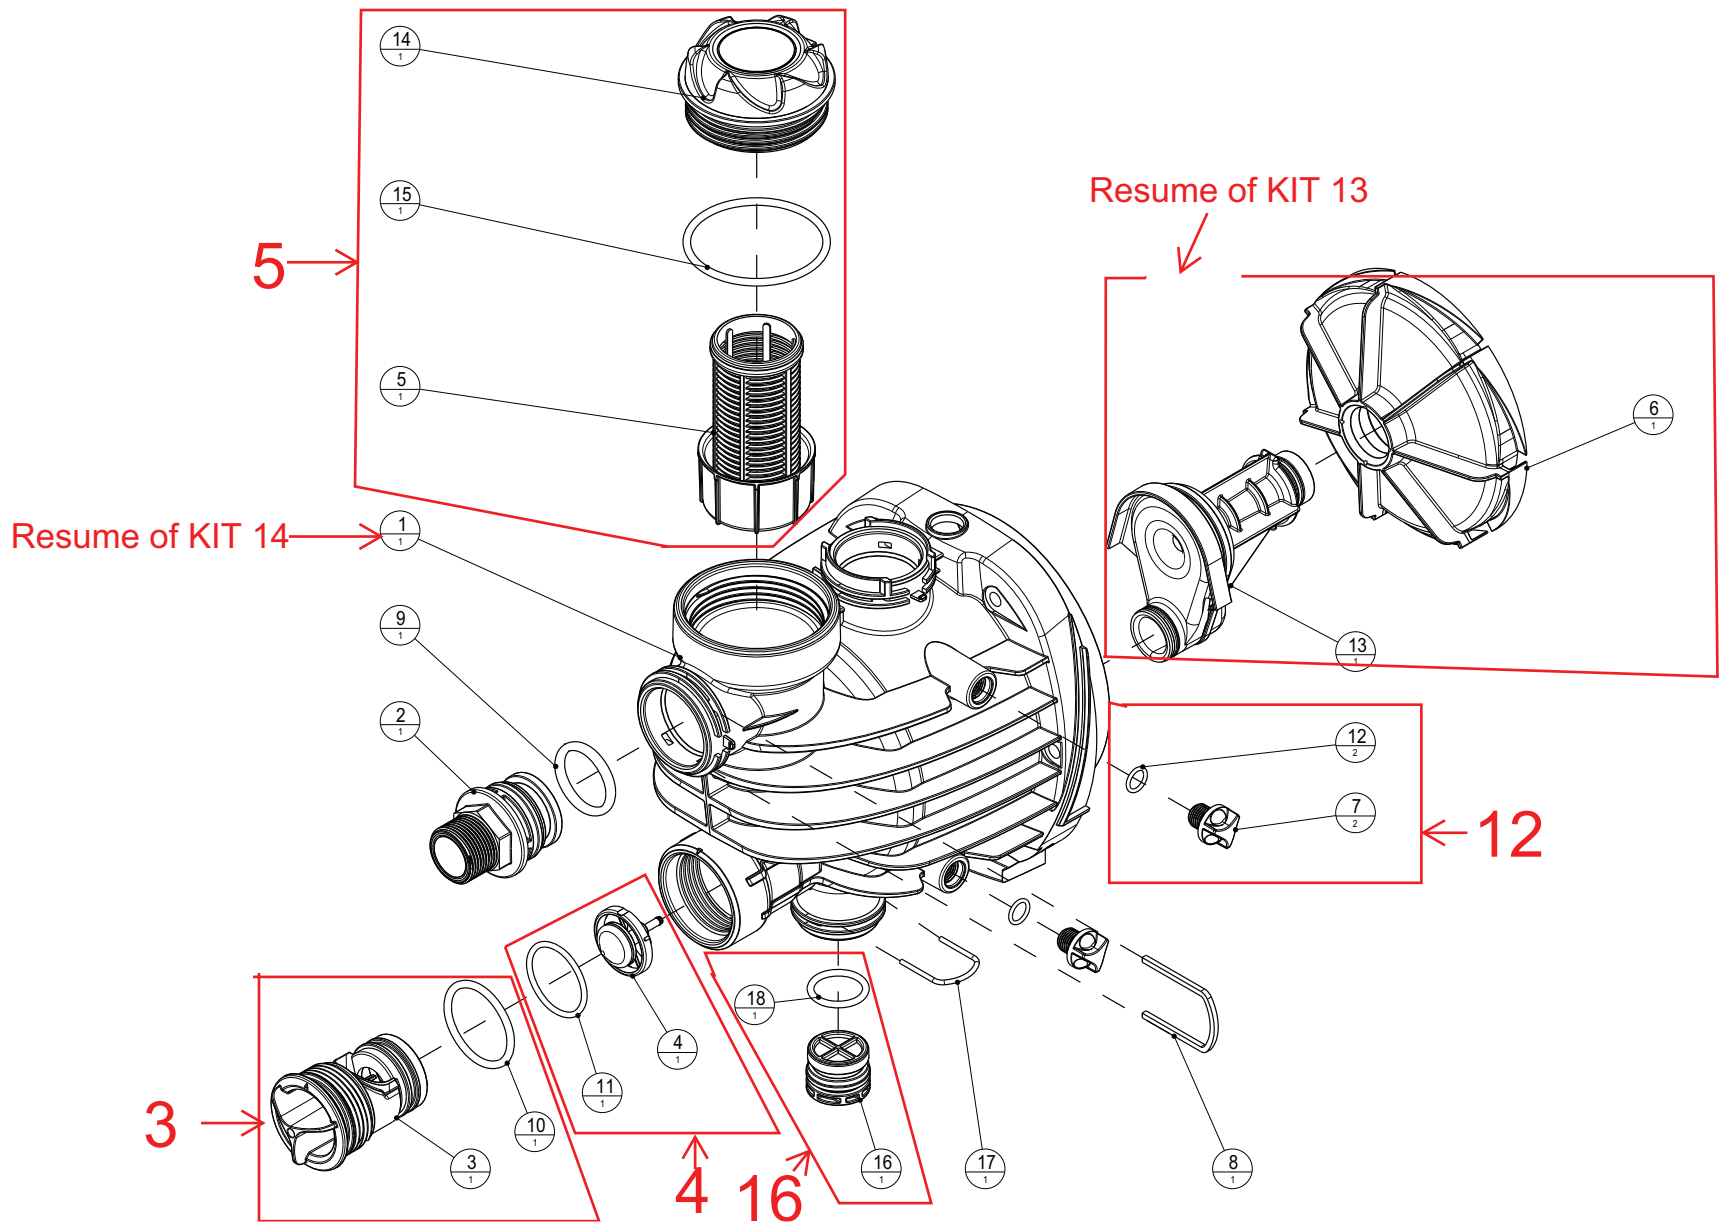

iJET650 - iJET900 - iJET1200

Only Pump Body is included,
refer to Nr. 1 in drawing 60170954 or 60170611

Refer to Nr. 6&Nr. 13
in drawing 60170954
or 60170611.

iJET 650 - iJET 900 - iJET 1200

Ref. No.	SP code	SP description	Cant
1	SP00002305X	(SP)KIT FLANGE	1
2	SP00002304X	(SP)KIT MOTOR H70 ASS.Y (iJET 650)	1
2	SP00002307X	(SP)KIT MOTOR H80 ASS.Y (iJET 900)	1
2	SP00002297X	(SP)KIT MOTOR H100 ASS.Y (iJET 1200)	1
3	SP00002287X	(SP) KIT NRV KNOB BLUE	1
4	SP00002279X	(SP)KIT NON RETURN VALVE	1
5	SP00002280X	(SP)KIT FILTER WITH CAP	1
7	SP00002278X	(SP)KIT DRAINAGE PIPE	1
11	SP00002272X	(SP)KIT SHAFT SEAL	1
12	SP00002285X	(SP)KIT PLUG 1/4" BLUE	1
13	SP00002295X	(SP)KIT IMPELLER WITH DIFFUSER, VENTURI (iJET 650)	1
13	SP00002306X	(SP)KIT IMPELLER WITH DIFFUSER, VENTURI (iJET 900)	1
13	SP00002306X	(SP)KIT IMPELLER WITH DIFFUSER, VENTURI (iJET 1200)	1
14	SP00002303X	(SP)KIT PUMP BODY	1
16	SP00002286X	(SP) PUMP BODY PLUG	1
17	SP00002299X	(SP)KIT TERMINAL BOARD	1
18	SP00002283X	(SP)KIT TOOLS TO OPEN CAP	1
19	SP00002275X	(SP)KIT CAPACITOR (iJET 650 y iJET 900)	1
19	SP00002300X	(SP)KIT CAPACITOR (JET 1100/45)	1
23	SP00002281X	(SP)KIT POWER CABLE SCHUKO PLUG (iJET 650)	1
23	SP00002296X	(SP)KIT POWER CABLE SCHUKO PLUG (iJET 900 y iJET 1200)	1
24	SP00002274X	(SP)KIT HANDLE DIY	1
25	SP00002276X	(SP)KIT MOTOR COVER BLUE	1
28	SP00002282X	(SP)KIT PUMP BASE	1
30	SP00002284X	(SP)KIT CONNECTION GAS 1" BLUE	1
34	SP00002273X	(SP)KIT TERMINAL BOX COVER (iJET 650)	1
34	SP00002309X	(SP)KIT TERMINAL BOX COVER (iJET 900 y iJET 1200)	1