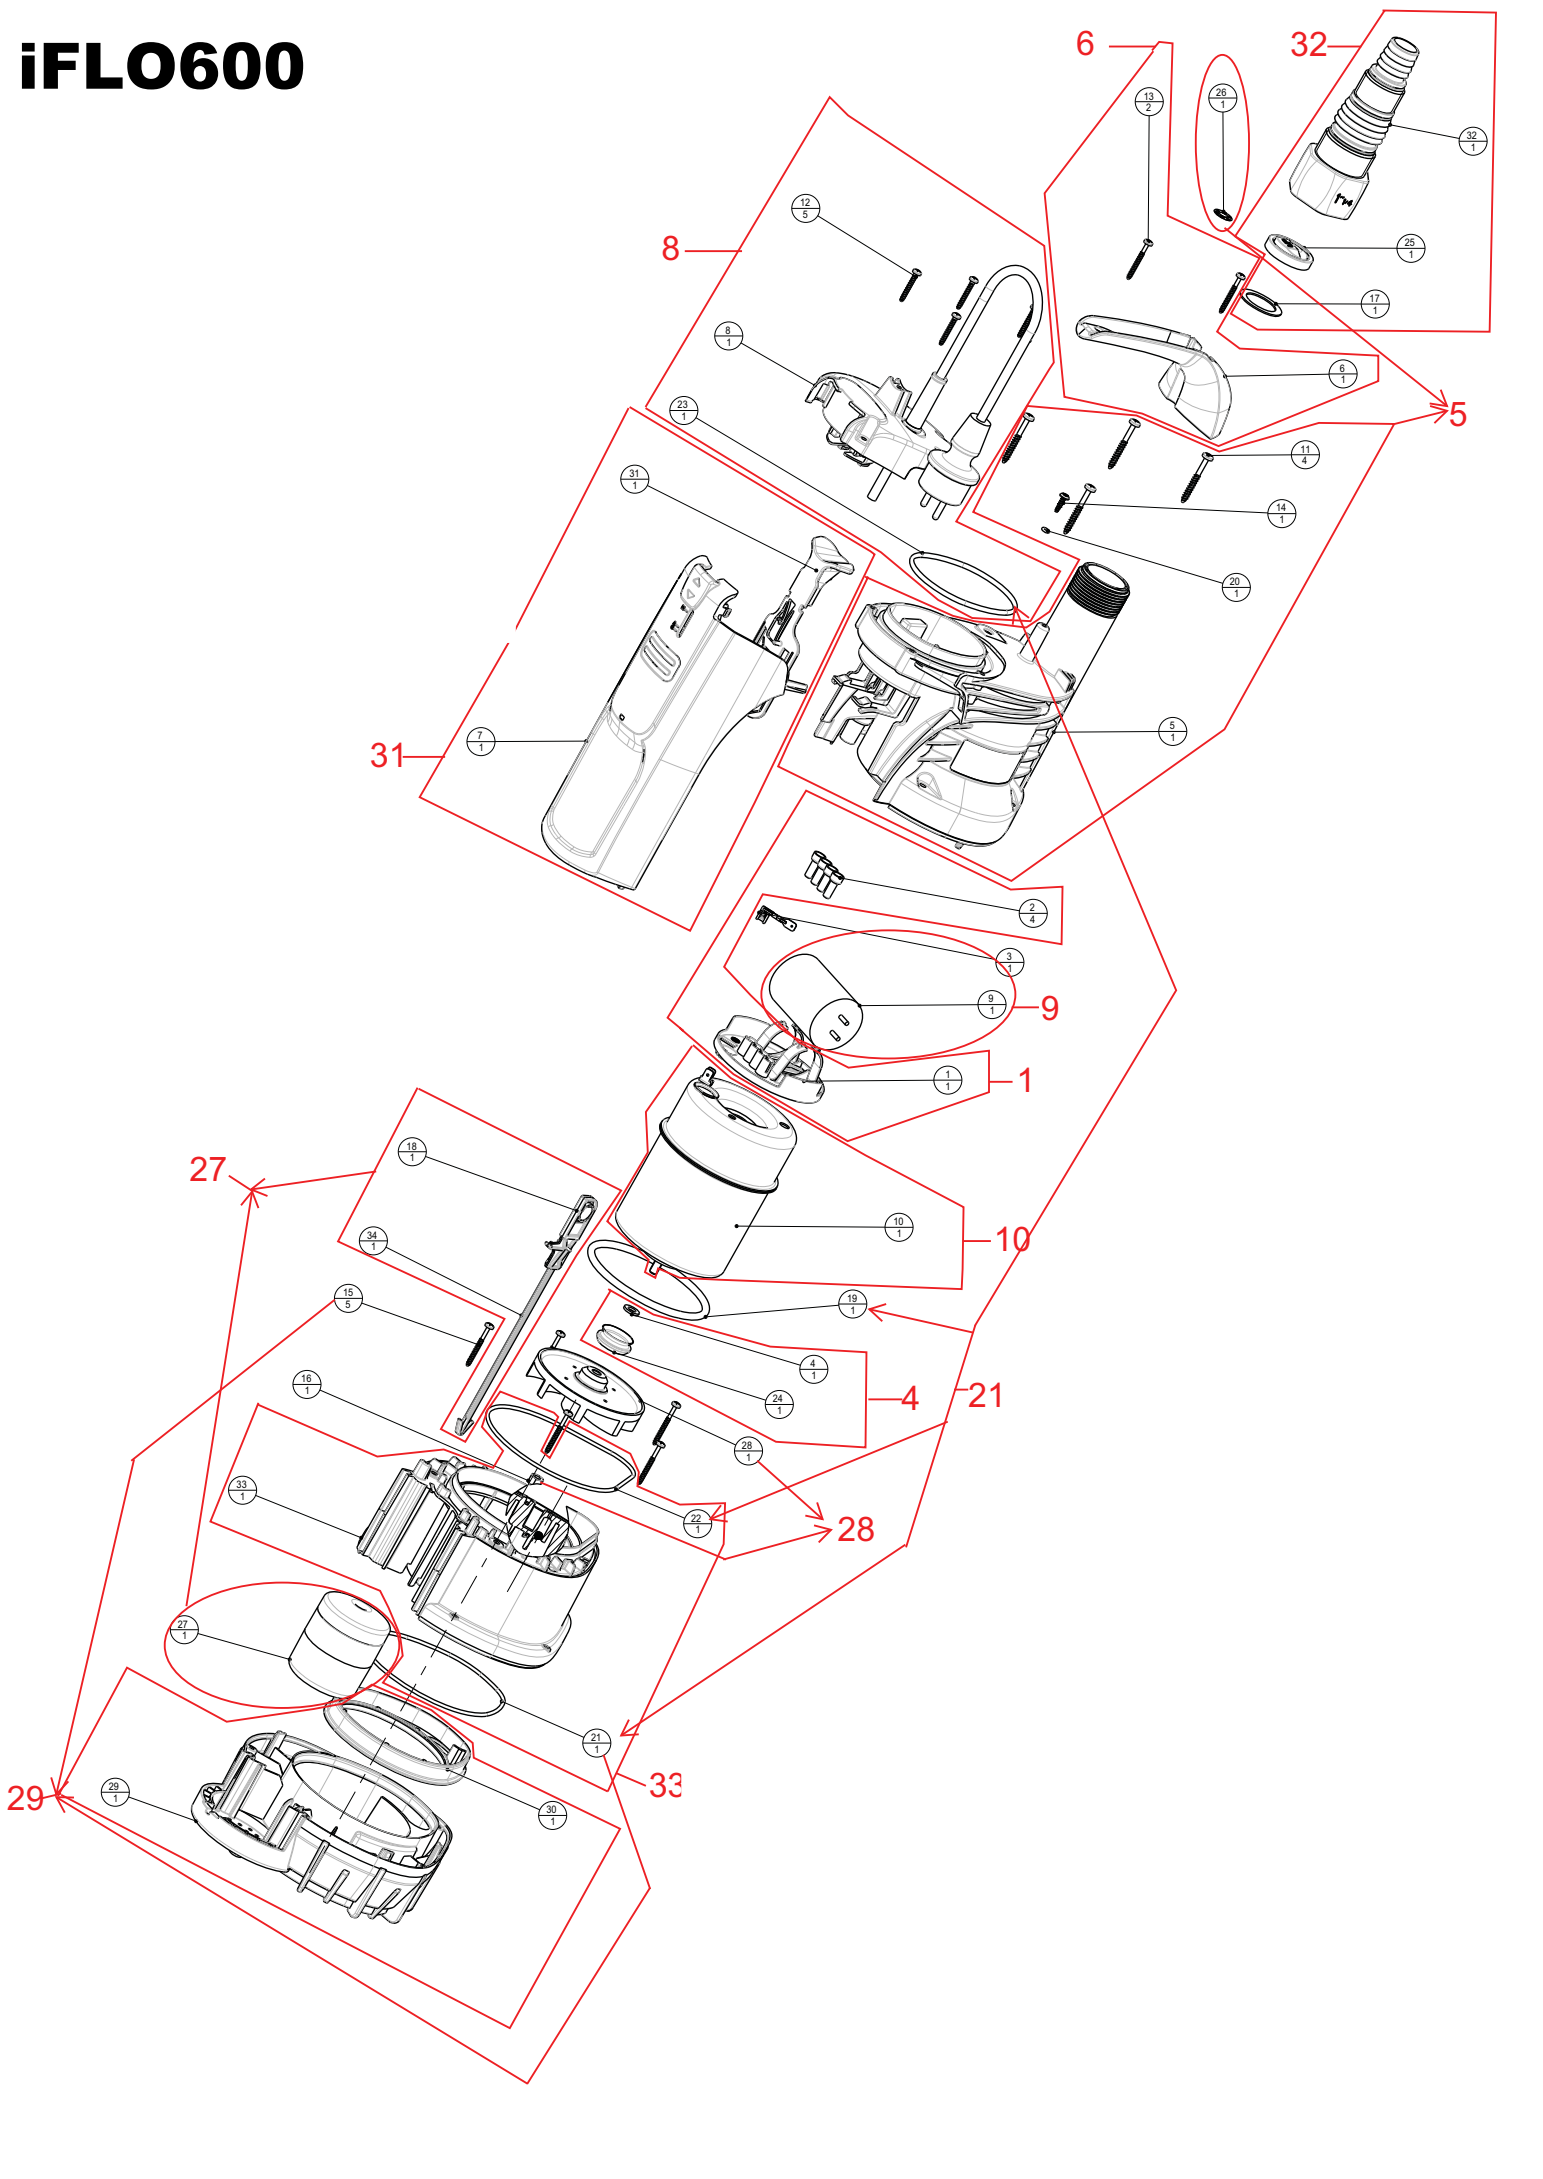

# iFLO600

# CWP600

Ref. No.	SP code	SP description	Cant
1	SP00002391X	(SP) KIT DISC HOLDER CAPACITOR	1
4	SP00002402X	(SP) KIT PLANE WASHER	1
5	SP00002387X	(SP) KIT MOTOR COVER	1
6	SP00002385X	(SP) KIT HANDLE	1
8	SP00002386X	(SP) KIT COVER UNIT CWP	1
9	SP00002400X	(SP) KIT CAPACITOR	1
10	SP00002401X	(SP) KIT MOTOR ASS. H40	1
21	SP00002395X	(SP) KIT O-RING	1
27	SP00002388X	(SP) KIT BUILT IN FLOATSWITCH	1
28	SP00002403X	(SP) KIT IMPELLER	1
29	SP00002396X	(SP) KIT FILTER BASE BLACK	1
31	SP00002389X	(SP) KIT FLOWSWITCH INSPEC. DOOR BLUE	1
32	SP00000771X	(SP) KIT HOSE 1.1/4FX1.1/4MX1M	1
33	SP00002390X	(SP) KIT PUMP BODY CWP	1