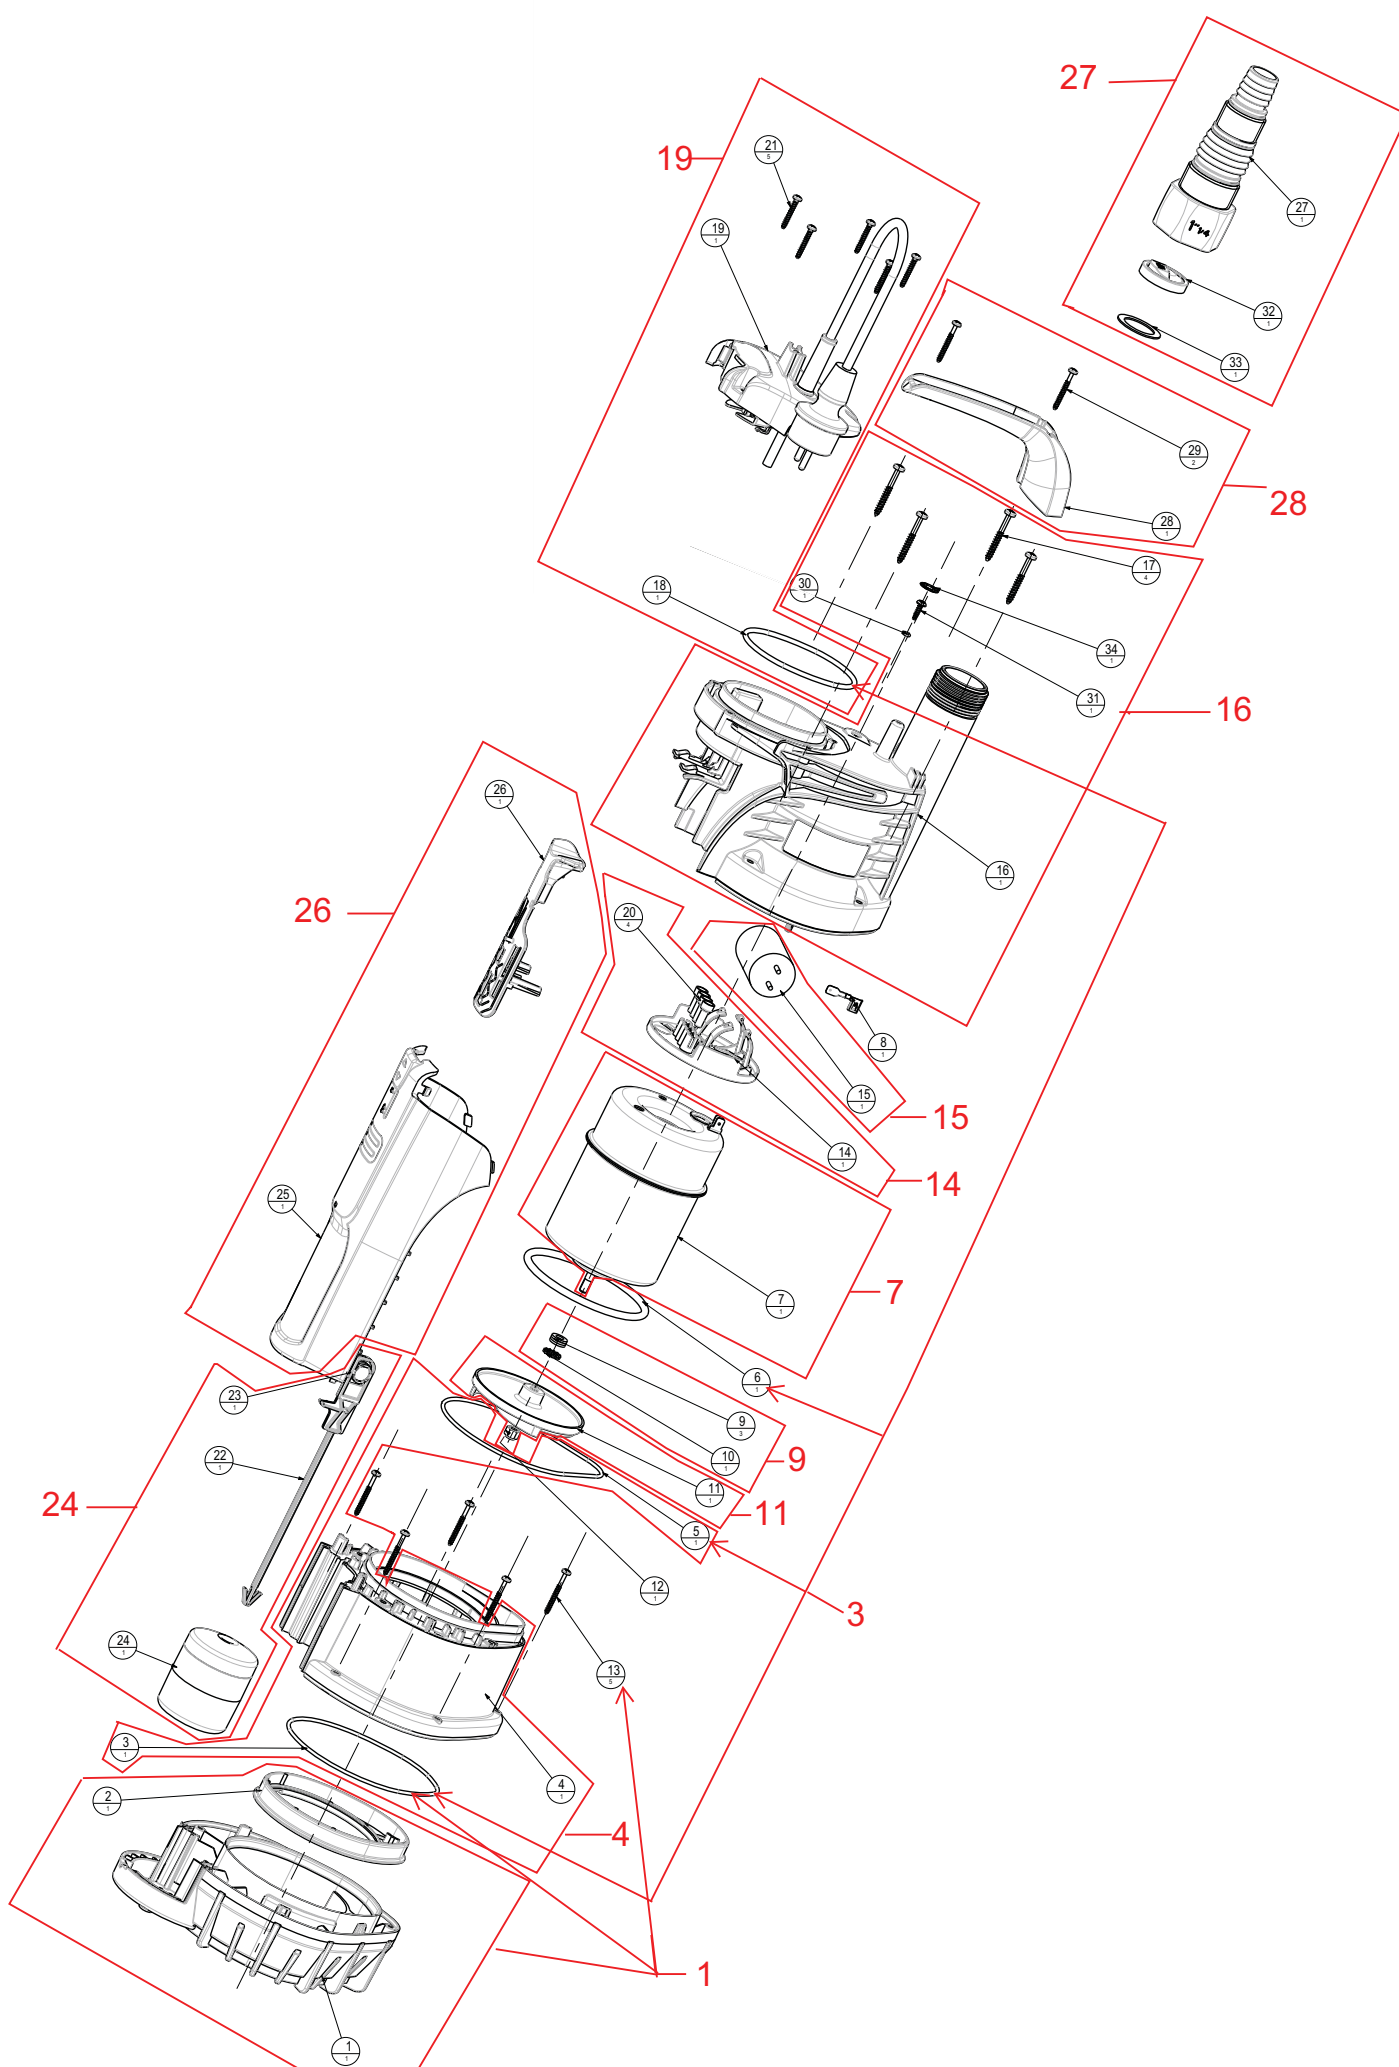

iFLO300

iFLO300

Ref. No.	SP code	SP description	Cant
1	SP00002396X	(SP) KIT FILTER BASE BLACK	1
3	SP00002395X	(SP) KIT O-RING	1
4	SP00002390X	(SP) KIT PUMP BODY CWP	1
7	SP00002394X	(SP) KIT MOTOR ASS. H30	1
9	SP00002392X	(SP) KIT PLANE WASHER	1
11	SP00000765X	(SP) KIT IMPELLER	1
14	SP00002391X	(SP) KIT DISC HOLDER CAPACITOR	1
15	SP00002393X	(SP) KIT CAPACITOR	1
16	SP00002387X	(SP) KIT MOTOR COVER CWP	1
19	SP00002386X	(SP) KIT COVER UNIT CWP	1
24	SP00002388X	(SP) KIT BUILT IN FLOATSWITCH	1
26	SP00002389X	(SP) KIT FLOWSWITCH INSPEC. DOOR BLUE	1
27	SP00000771X	(SP) KIT HOSE 1.1/4FX1.1/4MX1M	1
28	SP00002385X	(SP) KIT HANDLE	1