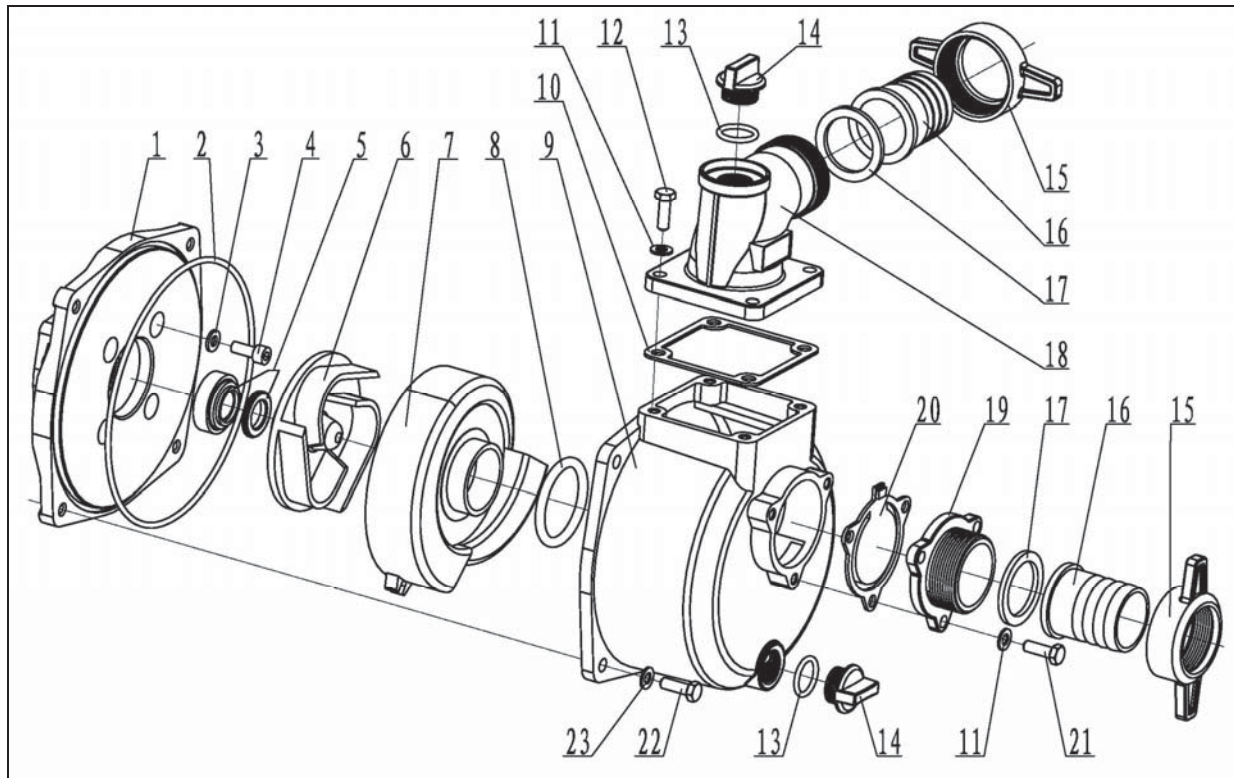

XPUMP40 PUMP PARTS

XPUMP 40 PARTS AVAILABLE

Bomba completa (WATER PUMP ASSY WITHOUT ENGINE KIT)

Cuerpo bomba (PUMP CASE)

Sello mecanico (MECHANICAL SEAL)

Turbina (IMPELLER)

Difusor (VOLUTE SHELL)

Tapon cebado y tapon descarga (PLUG WITH ORING PUMP, PRIMING & DISCHARGE)