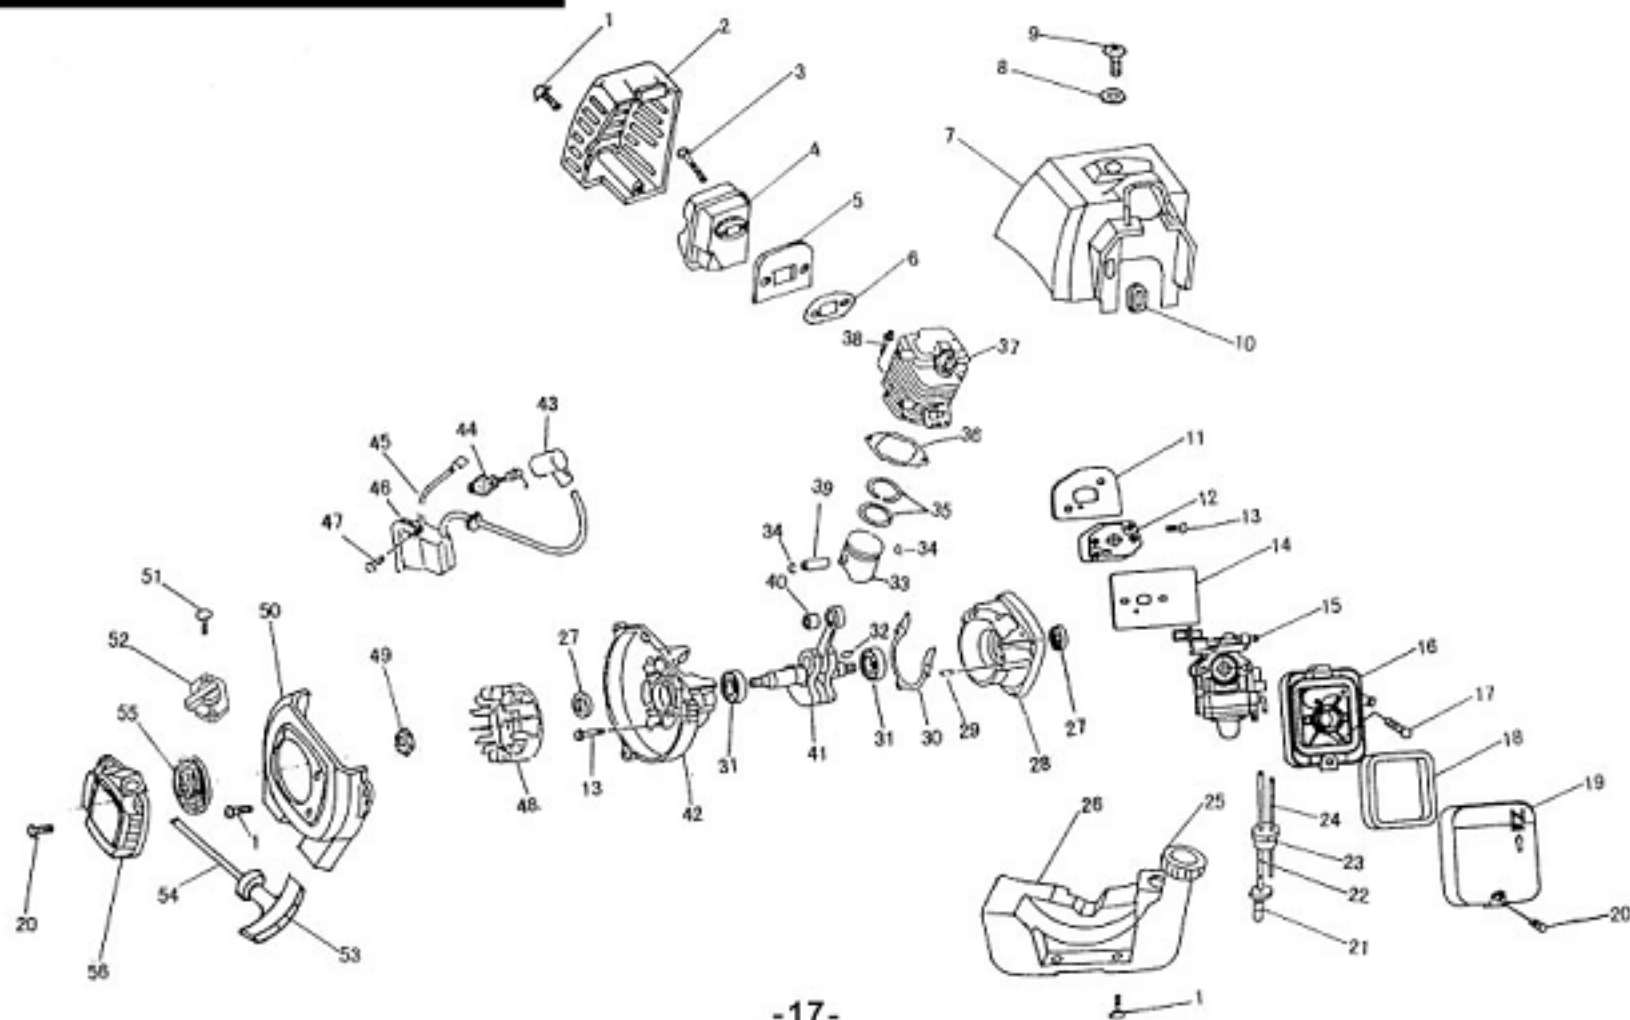

WATER PUMP PARTS DIAGRAM

XPUMP25 despiece bomba

No.	PARST No.	PARST NAME.	QTY	RMB
1	13107	Pump casing	1	
2	13101	Flange braket	1	
3	13105	Volute casing	1	
4	13104	Impeller	1	
5	13116	Suction flange	1	
6	13111	Check valve	1	
7		Adjusting washer		
8	13108	Plug set	2	
9	13200	Base set	1	
10	HRHFT-12	Mechanical seal	1	
11	13102	O-ring	1	
12	13106	O-ring	1	
13		Bolt	4	
15		Bolt	3	
16		Socket bolt	4	
17		Seal washer	3	
18	14011	Coupling set	2	
19	14100	Strainer	1	
20		Hose band	3	
21	13113	Tag Engine	1	
22	000000	Engine	1	
23	13001	Handle	1	
25	13201	Pipe rubber	4	
26	13118	Delivery flange	1	
27	13114	Flange packing	1	
28		Bolt	4	

GASOLINE ENGINE PARTS DIAGRAM

MOTOR

XPUMP25 DESPIECE MOTOR

No.	PARST No.	PARST NAME.	QTY
1	GB/T9074.4	Screw M5X16	1
2	ST025-08001	Muffler guard	1
3	GB/T70.1	Screw M5X50	2
4	ST025-07000	Muffler	1
5	ST025-08008	Muffler big gasket	1
6	ST025-08007	Muffler small gasket	1
7	ST025-02001	Cylinder body jacket	1
8	GB/T96	Washer 5	1
9	GB/T9074.4	Round head screw M5X14	1
10	ST025-04001	Wire protective ring	1
11	ST025-07008	Air filter small gasket	1
12	ST025-07003	Air filter connection piece	1
13	GB/T70.1	Screw M5X25	5
14	ST025-07007	Air filter big gasket	1
15	Q025-01001	Carburator	1
16	ST025-07002	Air filter internal casing assembly	1
17	GB/T9074.4	Screw M5X60	1
18	ST025-07006	Air filter element	1
19	ST025-07001	Air filter external casing	1
20	GB/T9074.4	Screw M5x14	1
21	ST025-09201	Gasoline filter	1
22	ST025-09003	Oil-in pipe	1
23	ST025-09002	Oil tank connector	1
24		Oil return pipe	1
25	ST025-09100	Oil tank part	1
26	ST025-09001	Oil tank	1
27	GB/T9877.1	Oil seal 12x22x5	2
28	ST025-01003	left machine body	1
29	GB/T119.1	Cylindrical pin	2
30	ST025-01004	Machine boday gasket	1
31	GB297	bearing 6001	2
32	GB/T1099	Half-round key 3x13	1
33	ST025-04003	Piston	1
34	ST025-04002	Piston pin retainer	2
35	ST025-04004	Piston ring	2
36	ST025-04005	Cylinder body gasket	1
37	ST025-04006	Cylinder body	1