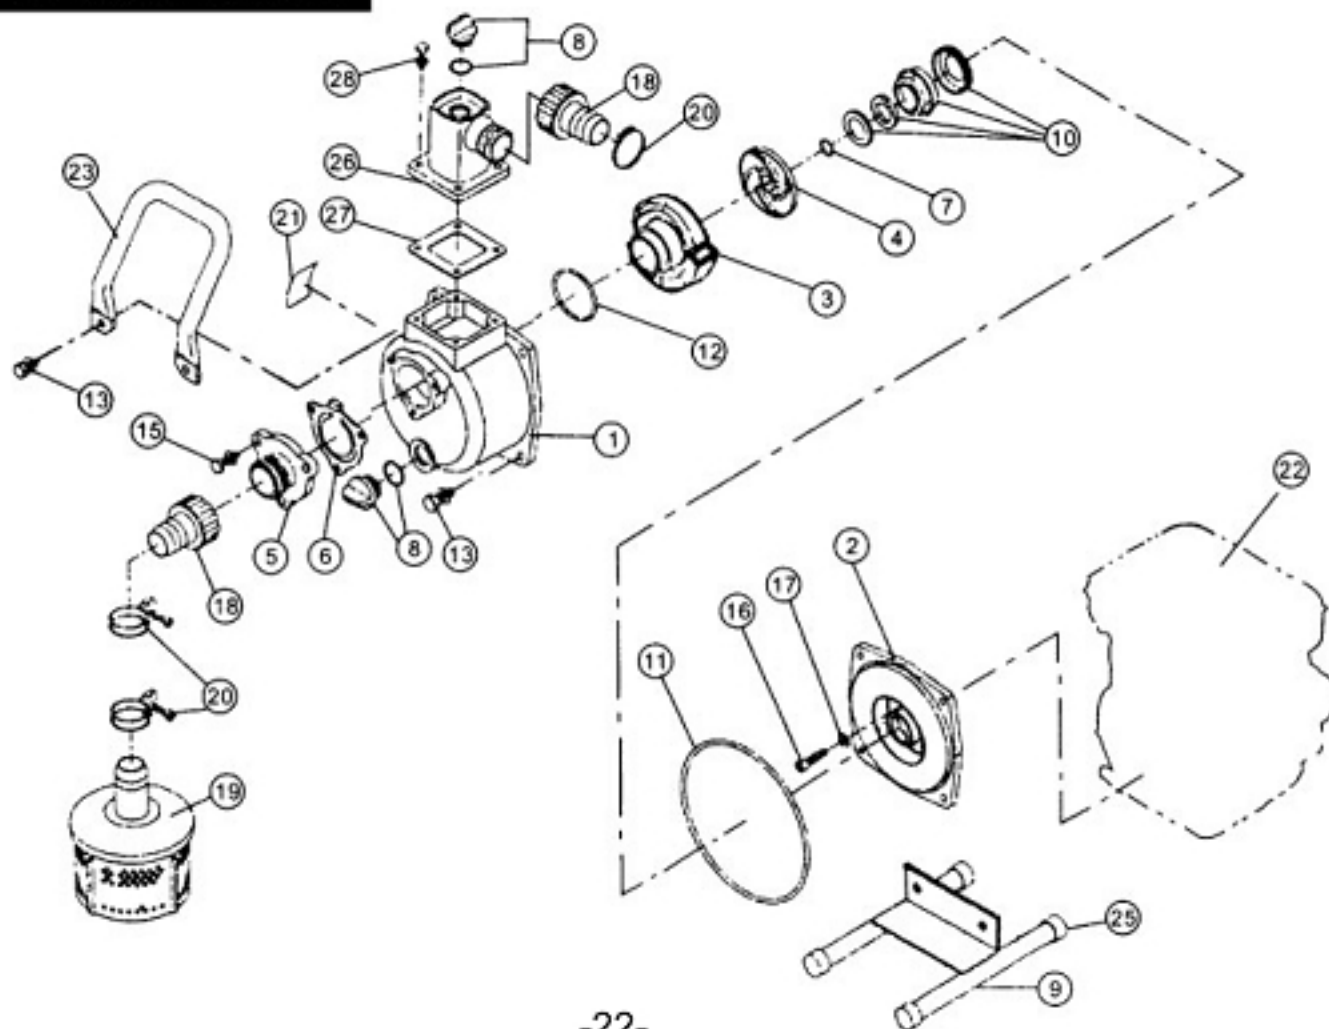

WATER PUMP PARTS DIAGRAM

XPUMP25 despiece bomba

No.	PARST No.	PARST NAME.	QTY	RMB
1	13107	Pump casing	1	
2	13101	Flange braket	1	
3	13105	Volute casing	1	
4	13104	Impeller	1	
5	13116	Suction flange	1	
6	13111	Check valve	1	
7		Adjusting washer		
8	13108	Plug set	2	
9	13200	Base set	1	
10	HRHFT-12	Mechanical seal	1	
11	13102	O-ring	1	
12	13106	O-ring	1	
13		Bolt	4	
15		Bolt	3	
16		Socket bolt	4	
17		Seal washer	3	
18	14011	Coupling set	2	
19	14100	Strainer	1	
20		Hose band	3	
21	13113	Tag Engine	1	
22	000000	Engine	1	
23	13001	Handle	1	
25	13201	Pipe rubber	4	
26	13118	Delivery flange	1	
27	13114	Flange packing	1	
28		Bolt	4	

GASOLINE ENGINE PARTS DIAGRAM

MOTOR

XPUMP25 DESPIECE MOTOR

No.	PARST No.	PARST NAME.	QTY
1	GB/T9074.4	Screw M5X16	1
2	ST025-08001	Muffler guard	1
3	GB/T70.1	Screw M5X50	2
4	ST025-07000	Muffler	1
5	ST025-08008	Muffler big gasket	1
6	ST025-08007	Muffler small gasket	1
7	ST025-02001	Cylinder body jacket	1
8	GB/T96	Washer 5	1
9	GB/T9074.4	Round head screw M5X14	1
10	ST025-04001	Wire protective ring	1
11	ST025-07008	Air filter small gasket	1
12	ST025-07003	Air filter connection piece	1
13	GB/T70.1	Screw M5X25	5
14	ST025-07007	Air filter big gasket	1
15	Q025-01001	Carburator	1
16	ST025-07002	Air filter internal casing assembly	1
17	GB/T9074.4	Screw M5X60	1
18	ST025-07006	Air filter element	1
19	ST025-07001	Air filter external casing	1
20	GB/T9074.4	Screw M5x14	1
21	ST025-09201	Gasoline filter	1
22	ST025-09003	Oil-in pipe	1
23	ST025-09002	Oil tank connector	1
24		Oil return pipe	1
25	ST025-09100	Oil tank part	1
26	ST025-09001	Oil tank	1
27	GB/T9877.1	Oil seal 12x22x5	2
28	ST025-01003	left machine body	1
29	GB/T119.1	Cylindrical pin	2
30	ST025-01004	Machine boday gasket	1
31	GB297	bearing 6001	2
32	GB/T1099	Half-round key 3x13	1
33	ST025-04003	Piston	1
34	ST025-04002	Piston pin retainer	2
35	ST025-04004	Piston ring	2
36	ST025-04005	Cylinder body gasket	1
37	ST025-04006	Cylinder body	1