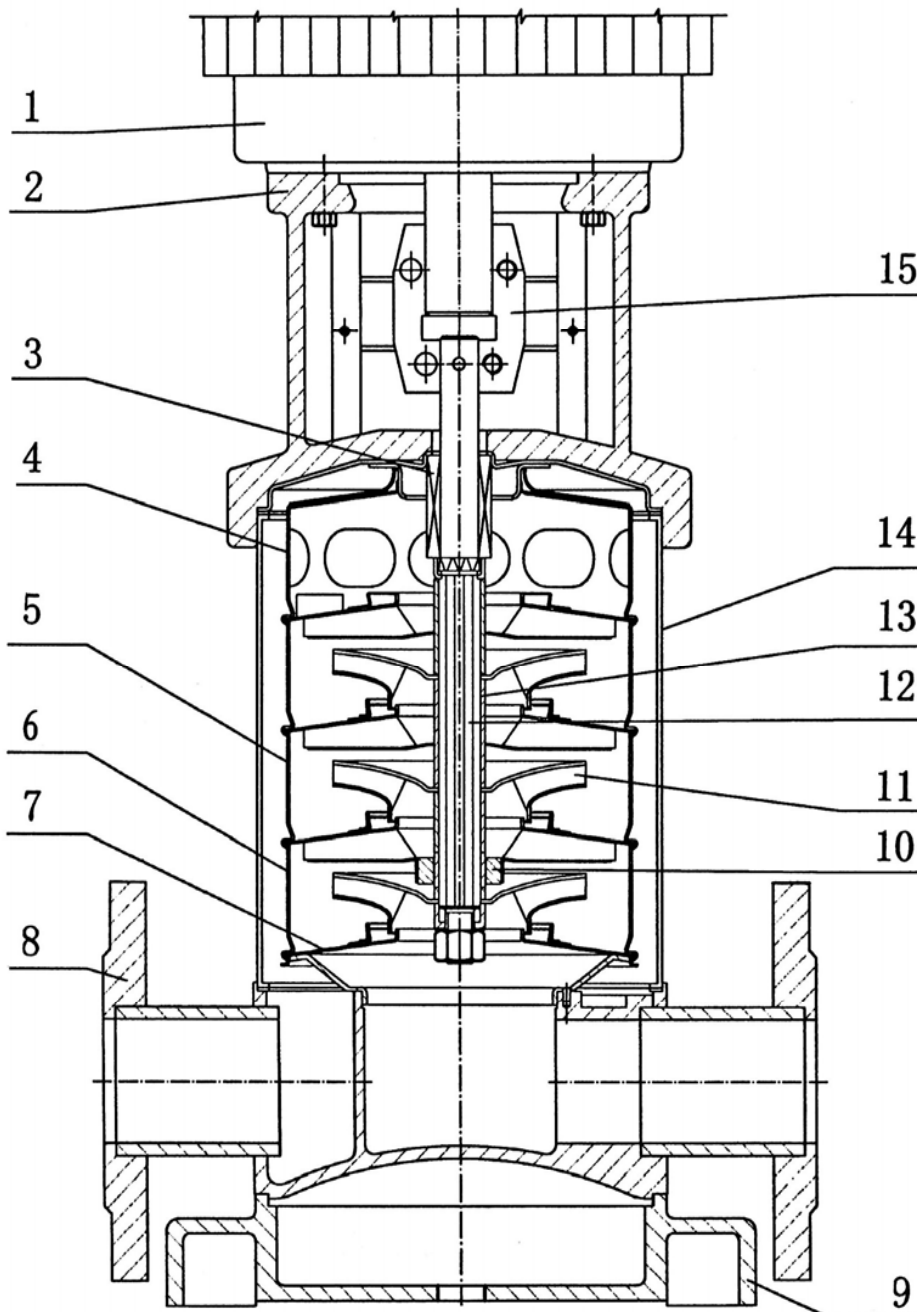

VS 8-4

10/10/2007

KW 1,5

Pos.	Code	Description	
1	8101004	Electric motor Single phase	
1	8101020	Electric motor Three phase	
2	8101336	Pump head	
3	8101082	Mechanical seal	
4	8101101	Superior diffuser	
5	8101065	Diffuser	
6	8101091	Inferior diffuser	
7	8101372	Inducer	
8	8101382	Inlet and outlet section	
9	8101392	Base frame	
10	8101402	Bearing	
11	8101055	Impeller	
12	8101173	Shaft	
13	8101412	Impeller separating sleeve	
14	8101189	Cylinder	
15	8101293	Coupling	
	8101313	Counterflange	
	8101278	Rubber parts	
	8101441	Tie rods	