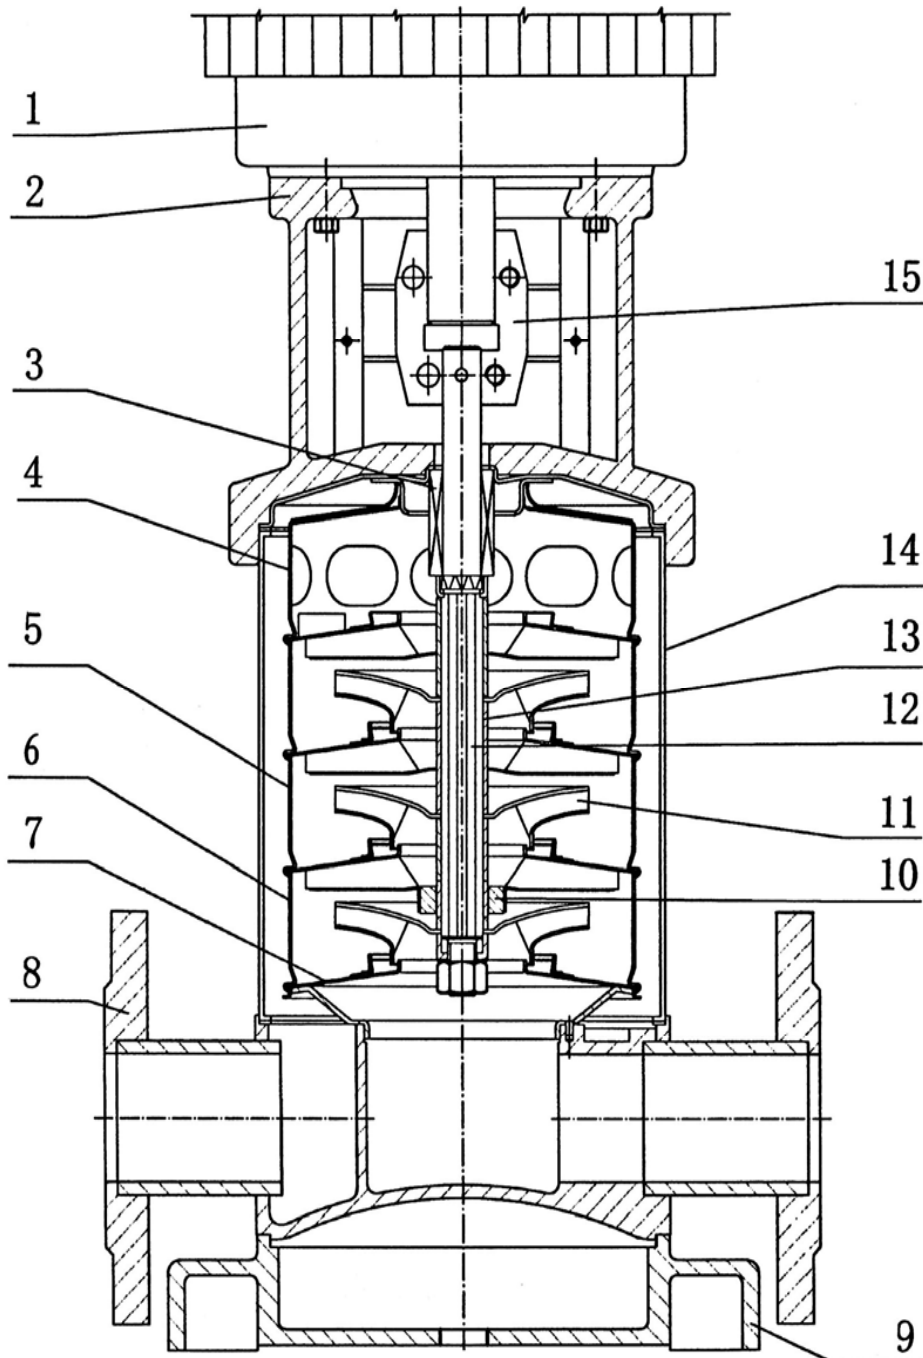

# VS 8-19

10/10/2007

KW 7,5

Pos.	Code	Description	
1	8101025	Electric motor Three phase	
2	8101338	Pump head	
3	8101082	Mechanical seal	
4	8101101	Superior diffuser	
5	8101065	Diffuser	
6	8101091	Inferior diffuser	
7	8101372	Inducer	
8	8101382	Inlet and outlet section	
9	8101392	Base frame	
10	8101402	Bearing	
11	8101055	Impeller	
12	8101183	Shaft	
13	8101412	Impeller separating sleeve	
14	8101199	Cylinder	
15	8101294	Coupling	
	8101313	Counterflange	
	8101278	Rubber parts	
	8101446	Tie rods	