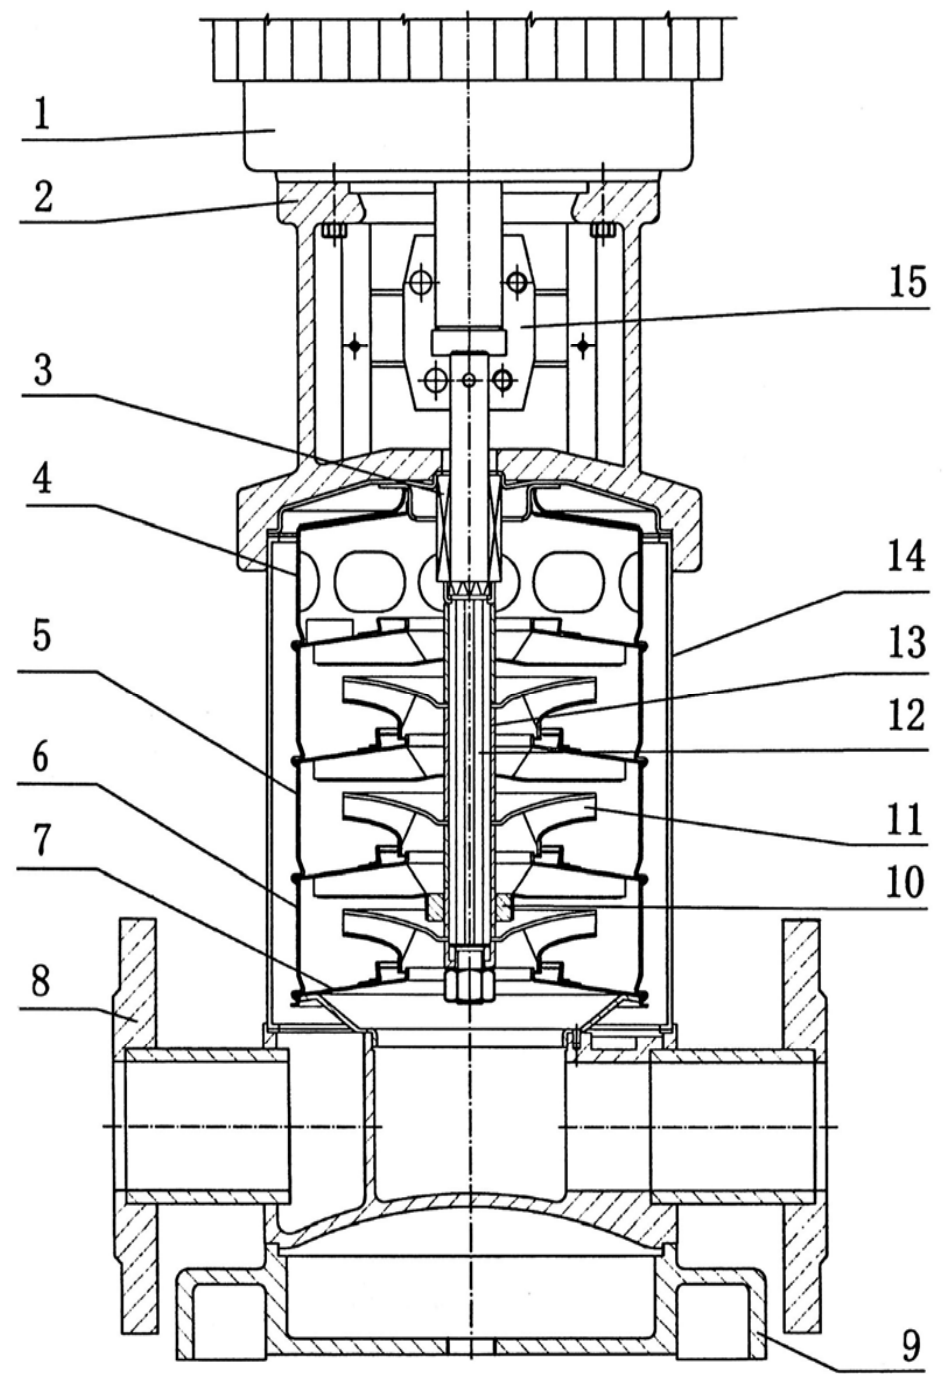

VS 8-15

10/10/2007

KW 5,5

Pos.	Code	Description	
1	8101024	Electric motor Three phase	
2	8101338	Pump head	
3	8101082	Mechanical seal	
4	8101101	Superior diffuser	
5	8101065	Diffuser	
6	8101091	Inferior diffuser	
7	8101372	Inducer	
8	8101382	Inlet and outlet section	
9	8101392	Base frame	
10	8101402	Bearing	
11	8101055	Impeller	
12	8101180	Shaft	
13	8101412	Impeller separating sleeve	
14	8101196	Cylinder	
15	8101294	Coupling	
	8101313	Counterflange	
	8101278	Rubber parts	
	8101445	Tie rods	