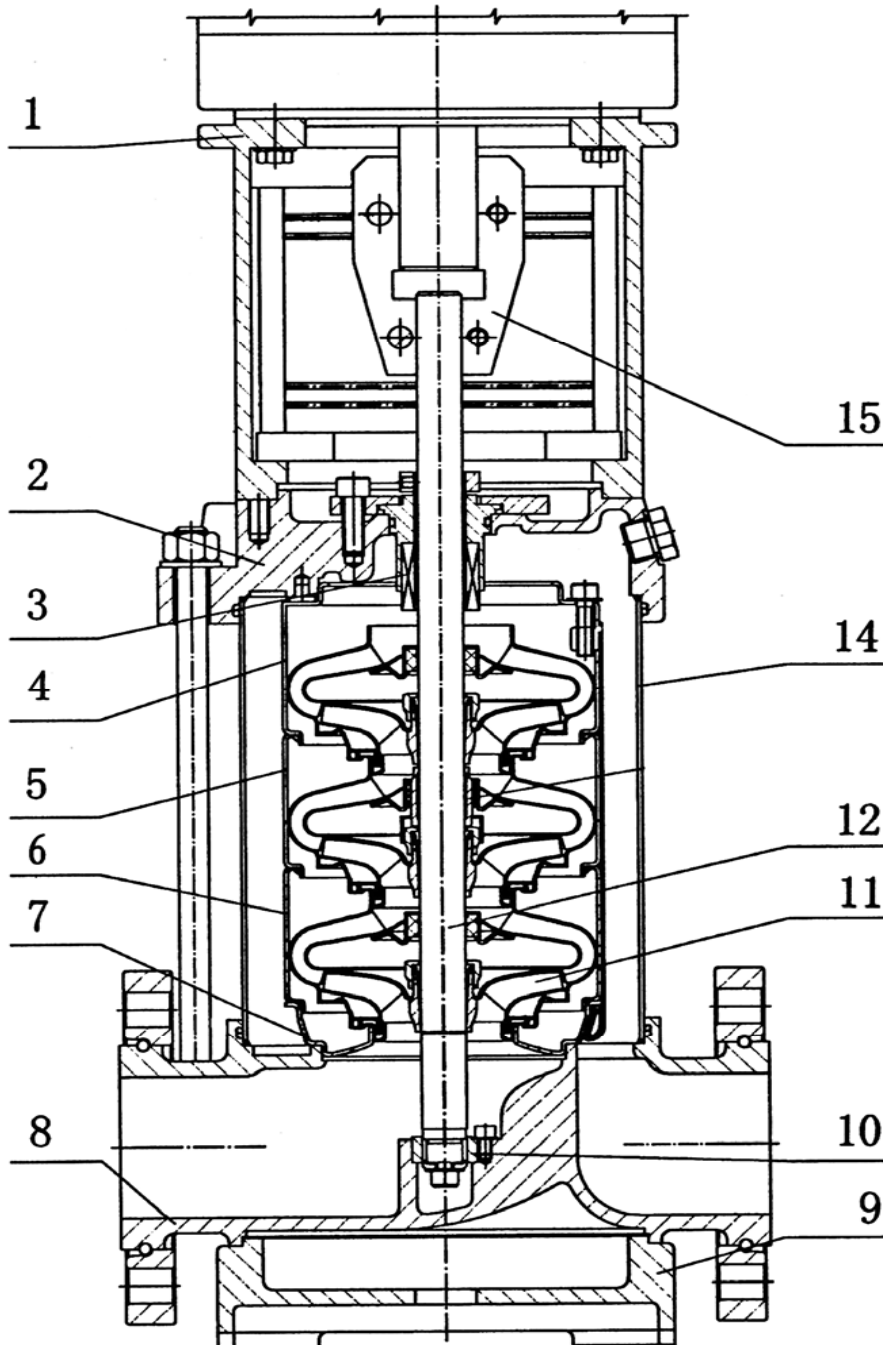

# VS 42-5

Pos.	Code	Description
1	8101028	Electric motor Three phase
2	8101360	Pump head
3	8101083	Mechanical seal
4	8101104	Superior diffuser
5	8101068	Diffuser
6	8101094	Inferior diffuser
7	8101375	Inducer
8	8101385	Inlet and outlet section
9	8101395	Base frame
10	8101405	Bearing
11	8101058	Impeller
12	8101254	Shaft
14	8101483	Cylinder
15	8101297	Coupling
	8101316	Counterflange
	8101281	Rubber parts
	8101473	Tie rods