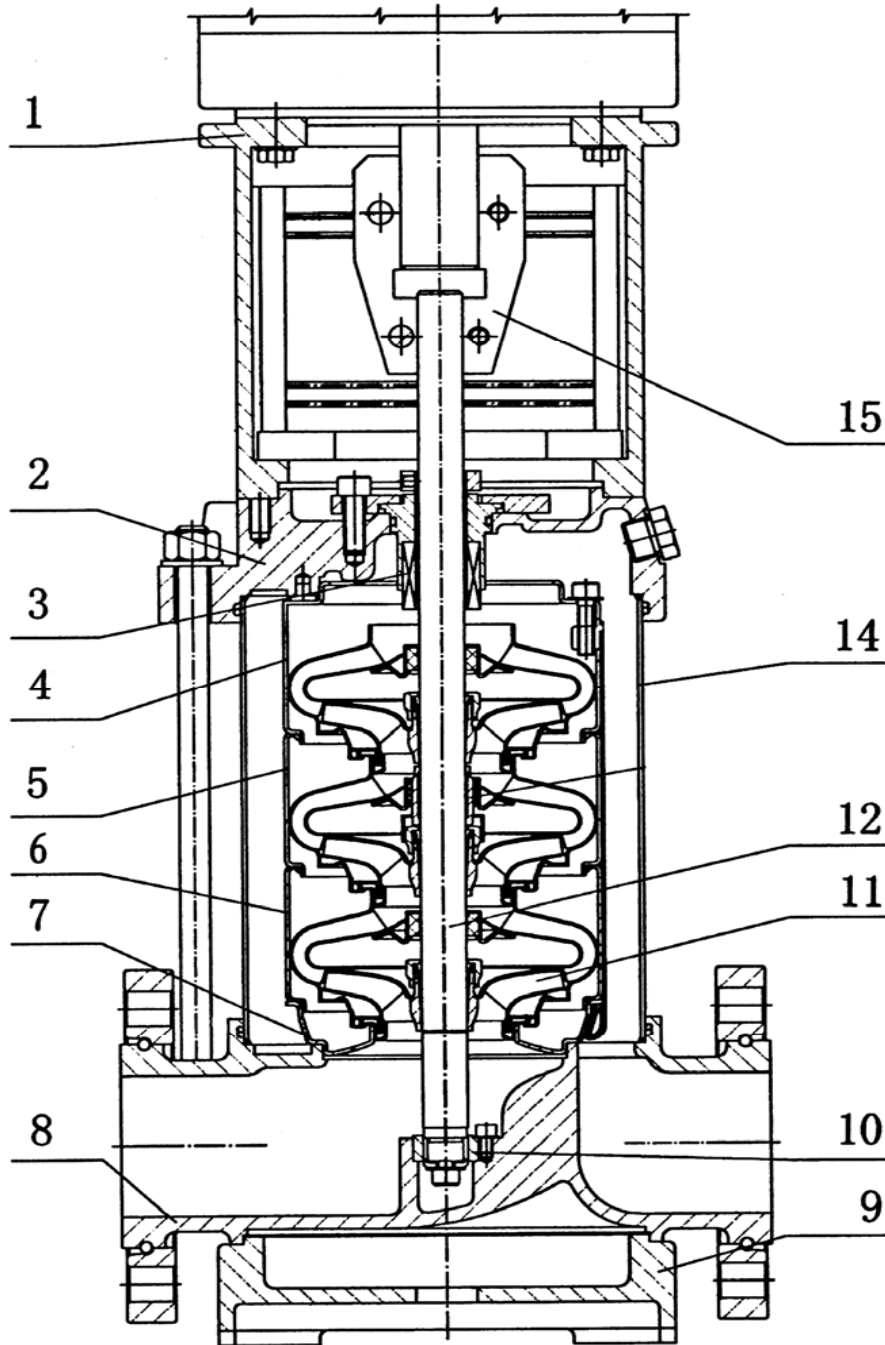

VS 42-3

Pos.	Code	Description	
1	8101026	Electric motor Three phase	
2	8101360	Pump head	
3	8101083	Mechanical seal	
4	8101104	Superior diffuser	
5	8101068	Diffuser	
6	8101094	Inferior diffuser	
7	8101375	Inducer	
8	8101385	Inlet and outlet section	
9	8101395	Base frame	
10	8101405	Bearing	
11	8101058	Impeller	
12	8101252	Shaft	
14	8101481	Cylinder	
15	8101297	Coupling	
	8101316	Counterflange	
	8101281	Rubber parts	
	8101471	Tie rods	