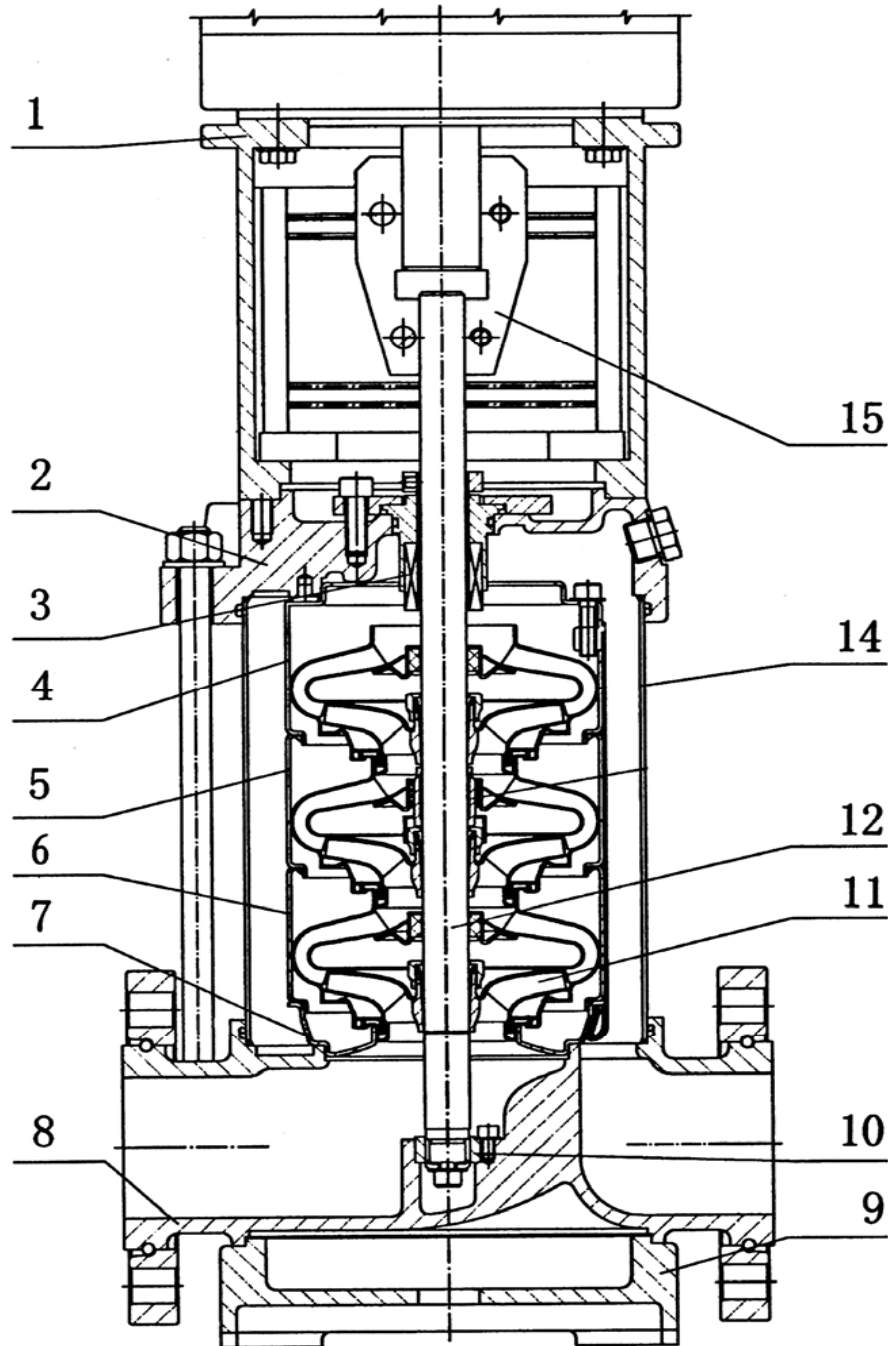

VS 42-2

Pos.	Code	Description
1	8101025	Electric motor Three phase
2	8101360	Pump head
3	8101083	Mechanical seal
4	8101104	Superior diffuser
5	8101068	Diffuser
6	8101094	Inferior diffuser
7	8101375	Inducer
8	8101385	Inlet and outlet section
9	8101395	Base frame
10	8101405	Bearing
11	8101058	Impeller
12	8101251	Shaft
14	8101480	Cylinder
15	8101296	Coupling
	8101316	Counterflange
	8101281	Rubber parts
	8101470	Tie rods