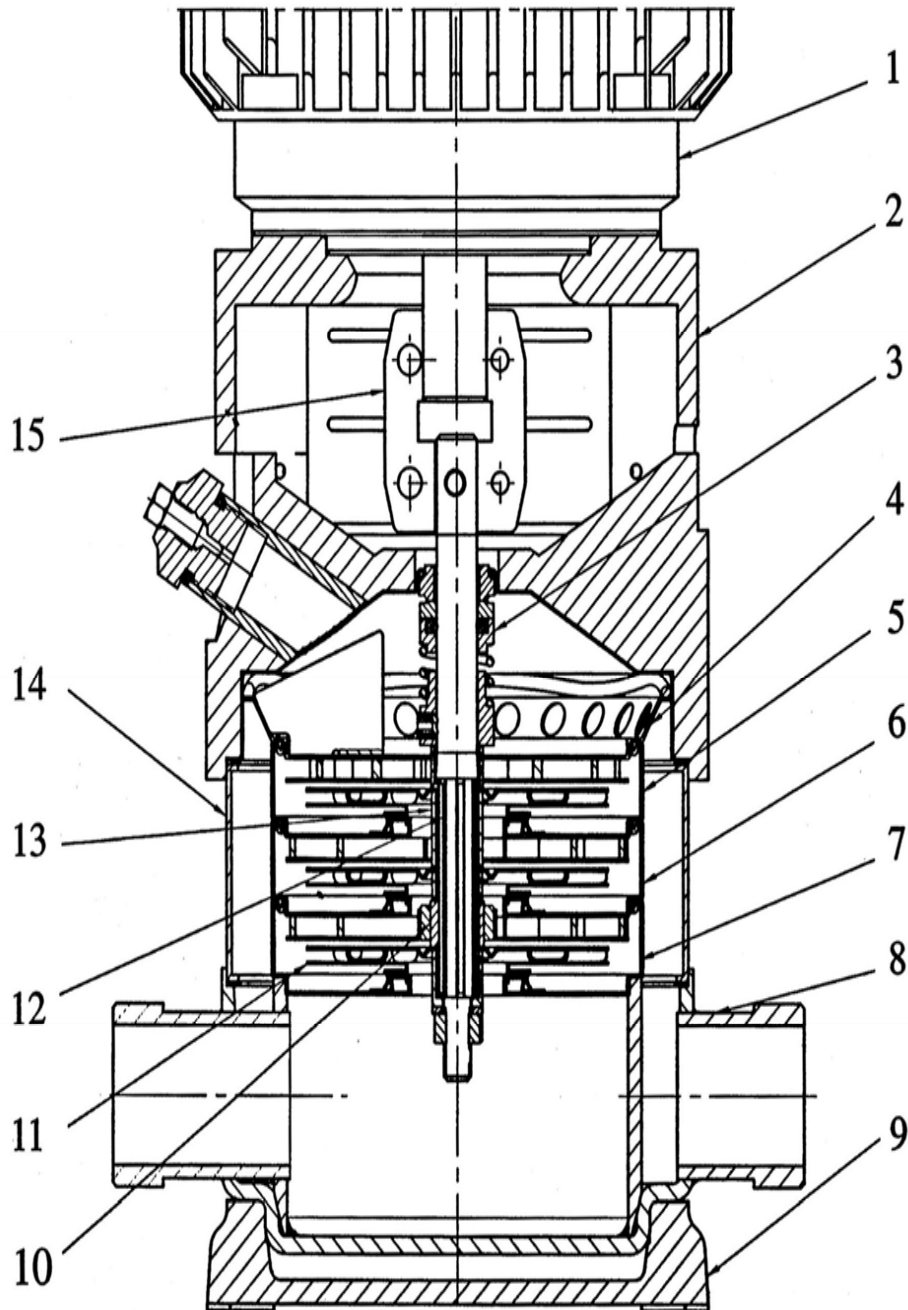

VS 4-3

10/10/2007

KW 0,55

Pos.	Code	Description	
1	8101001	Electric motor Single phase	
1	8101017	Electric motor Three phase	
2	8101328	Pump head	
3	8101081	Mechanical seal	
4	8101100	Superior diffuser	
5	8101064	Diffuser	
6	8101090	Inferior diffuser	
7	8101371	Inducer	
8	8101381	Inlet and outlet section	
9	8101391	Base frame	
10	8101401	Bearing	
11	8101054	Impeller	
12	8101142	Shaft	
13	8101411	Impeller separating sleeve	
14	8101156	Cylinder	
15	8101290	Coupling	
	8101312	Counterflange	
	8101276	Rubber parts	
	8101430	Tie rods	