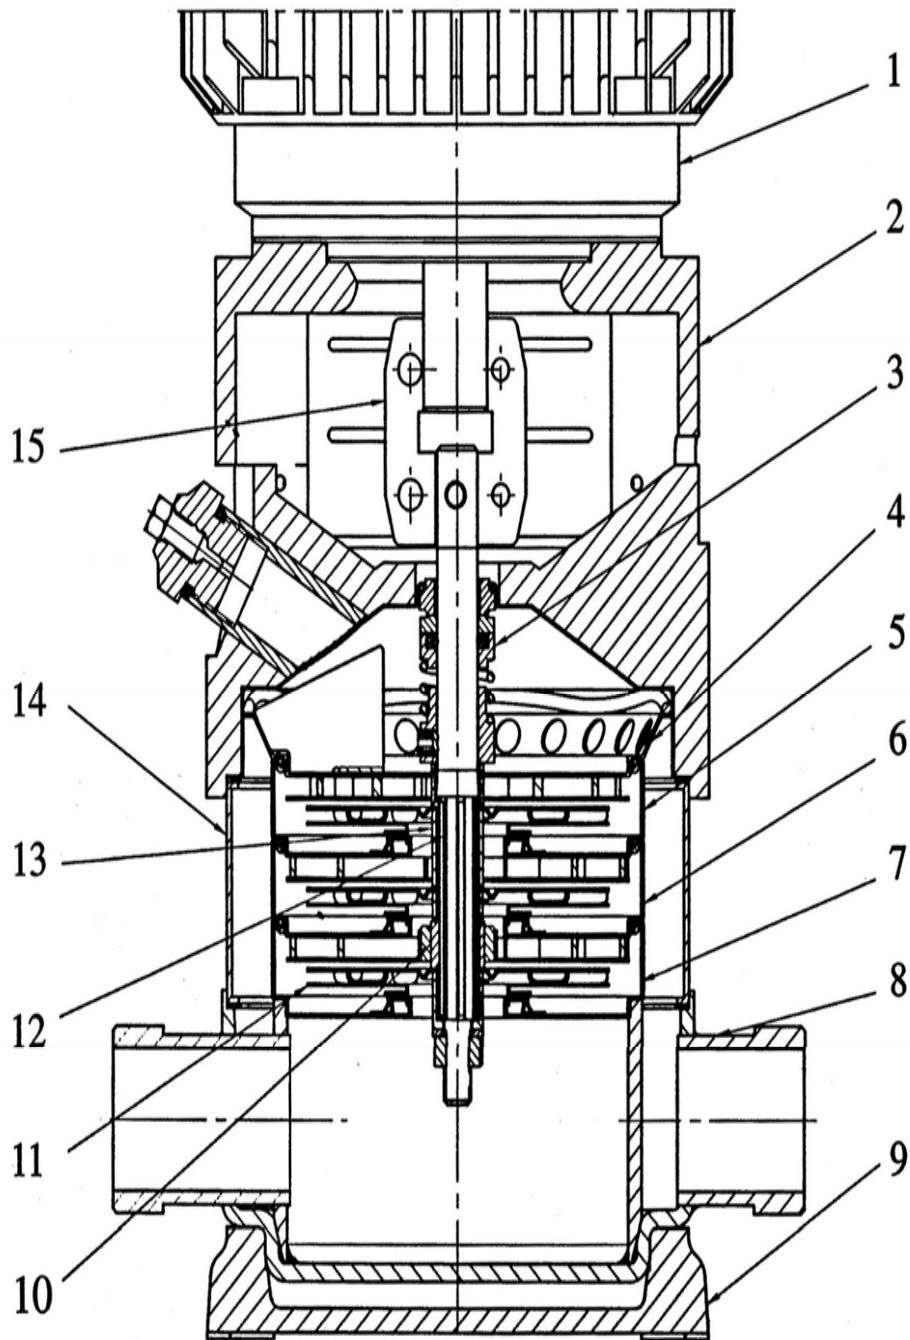

VS 4-22

10/10/2007

KW 4

Pos.	Code	Description	
1	8101023	Electric motor Three phase	
2	8101331	Pump head	
3	8101081	Mechanical seal	
4	8101100	Superior diffuser	
5	8101064	Diffuser	
6	8101090	Inferior diffuser	
7	8101371	Inducer	
8	8101381	Inlet and outlet section	
9	8101391	Base frame	
10	8101401	Bearing	
11	8101054	Impeller	
12	8101153	Shaft	
13	8101411	Impeller separating sleeve	
14	8101167	Cylinder	
15	8101291	Coupling	
	8101312	Counterflange	
	8101276	Rubber parts	
	8101436	Tie rods	