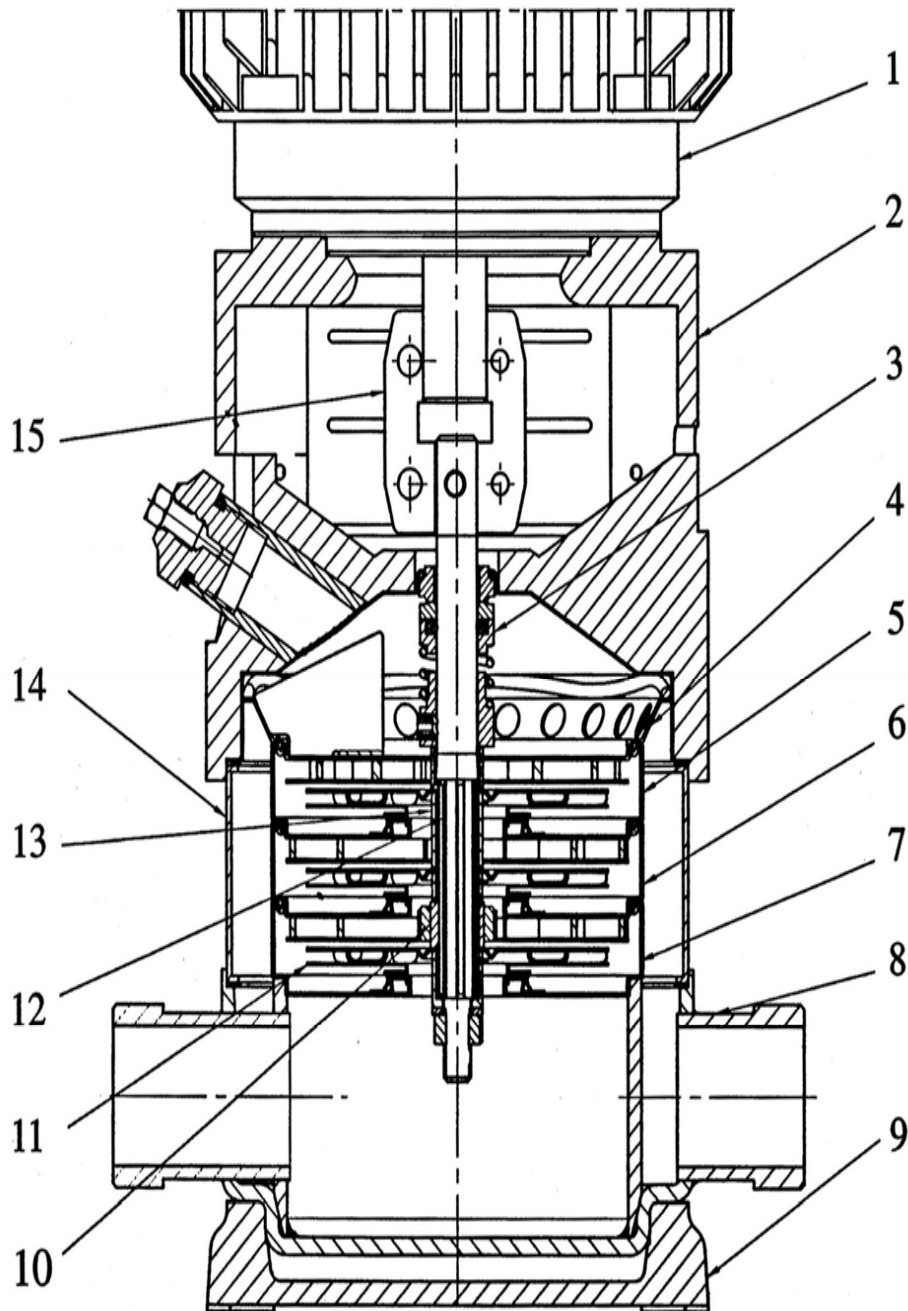

VS 4-12

10/10/2007

KW 2,2

Pos.	Code	Description	
1	8101005	Electric motor Single phase	
1	8101021	Electric motor Three phase	
2	8101330	Pump head	
3	8101081	Mechanical seal	
4	8101100	Superior diffuser	
5	8101064	Diffuser	
6	8101090	Inferior diffuser	
7	8101371	Inducer	
8	8101381	Inlet and outlet section	
9	8101391	Base frame	
10	8101401	Bearing	
11	8101054	Impeller	
12	8101149	Shaft	
13	8101411	Impeller separating sleeve	
14	8101163	Cylinder	
15	8101291	Coupling	
	8101312	Counterflange	
	8101276	Rubber parts	
	8101433	Tie rods	