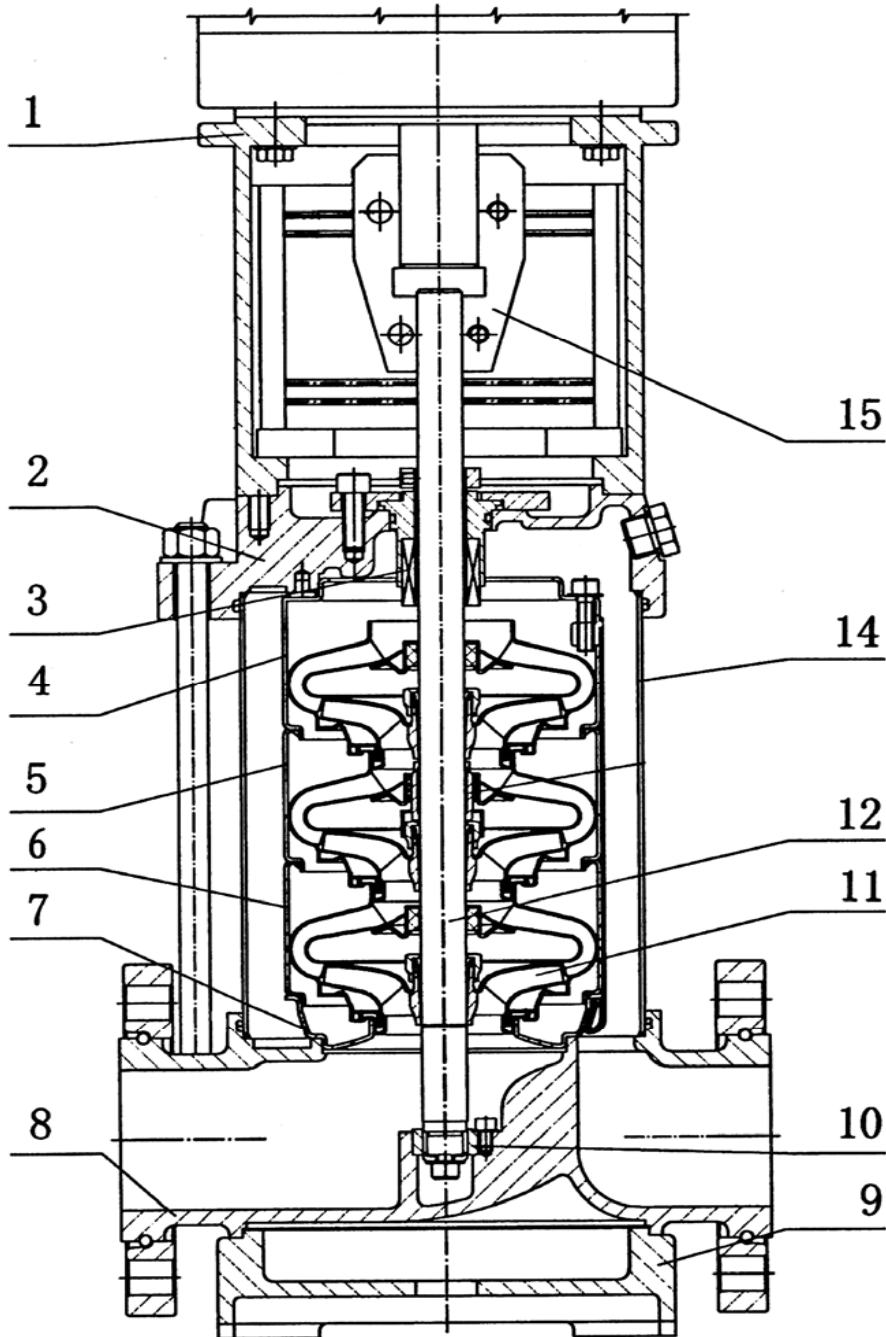

VS 32-10

Pos.	Code	Description
1	8101028	Electric motor Three phase
2	8101352	Pump head
3	8101083	Mechanical seal
4	8101103	Superior diffuser
5	8101067	Diffuser
6	8101093	Inferior diffuser
7	8101374	Inducer
8	8101384	Inlet and outlet section
9	8101394	Base frame
10	8101404	Bearing
11	8101057	Impeller
12	8101249	Shaft
14	8101272	Cylinder
15	8101297	Coupling
	8101315	Counterflange
	8101280	Rubber parts
	8101465	Tie rods