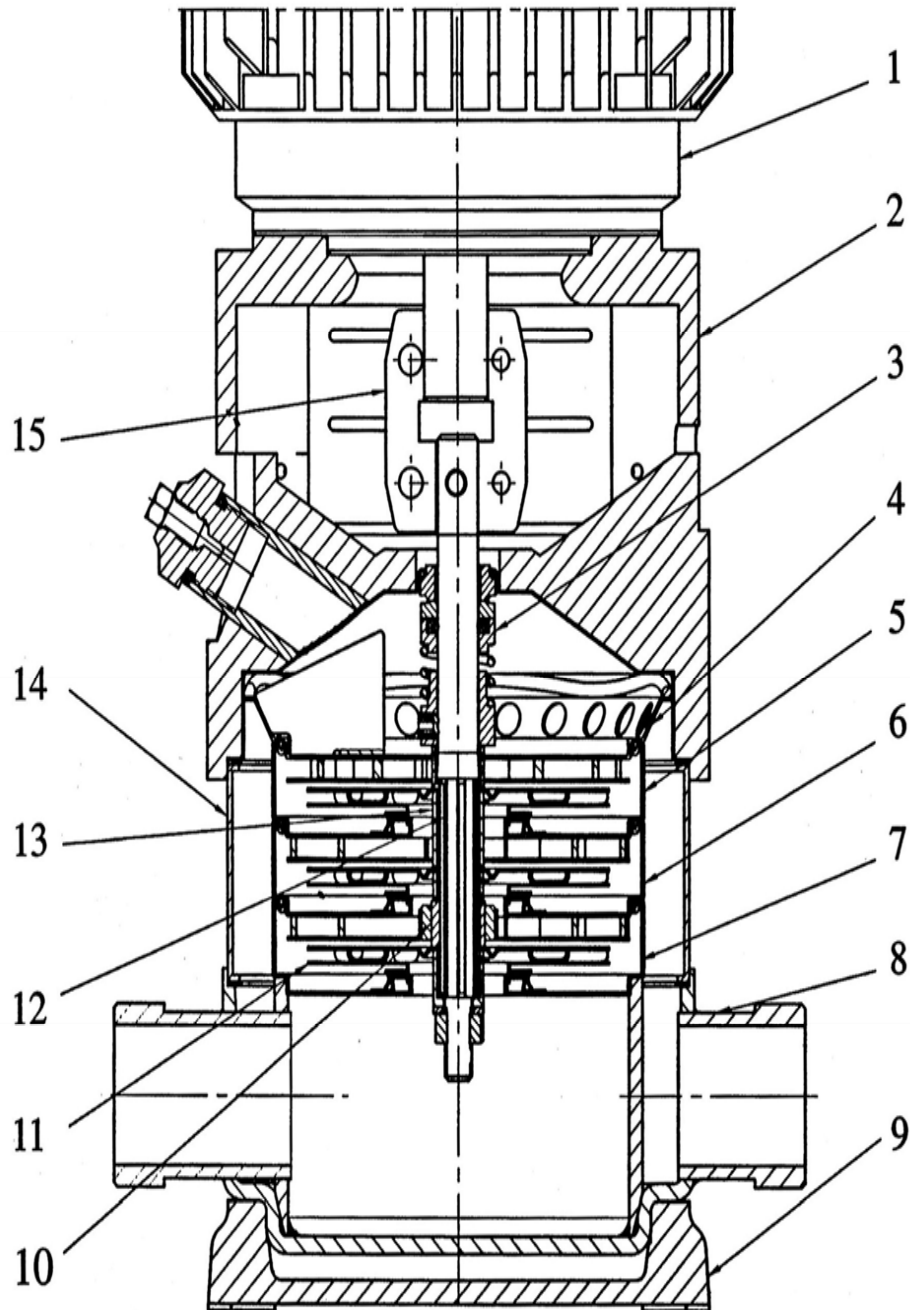

VS 2-4

10/10/2007

KW 0,55

Pos.	Code	Description	
1	8101001	Electric motor Single phase	
1	8101017	Electric motor Three phase	
2	8101320	Pump head	
3	8101081	Mechanical seal	
4	8101098	Superior diffuser	
5	8101062	Diffuser	
6	8101088	Inferior diffuser	
7	8101370	Inducer	
8	8101380	Inlet and outlet section	
9	8101390	Base frame	
10	8101400	Bearing	
11	8101052	Impeller	
12	8101112	Shaft	
13	8101410	Impeller separating sleeve	
14	8101128	Cylinder	
15	8101290	Coupling	
	8101310	Counterflange	
	8101276	Rubber parts	
	8101420	Tie rods	