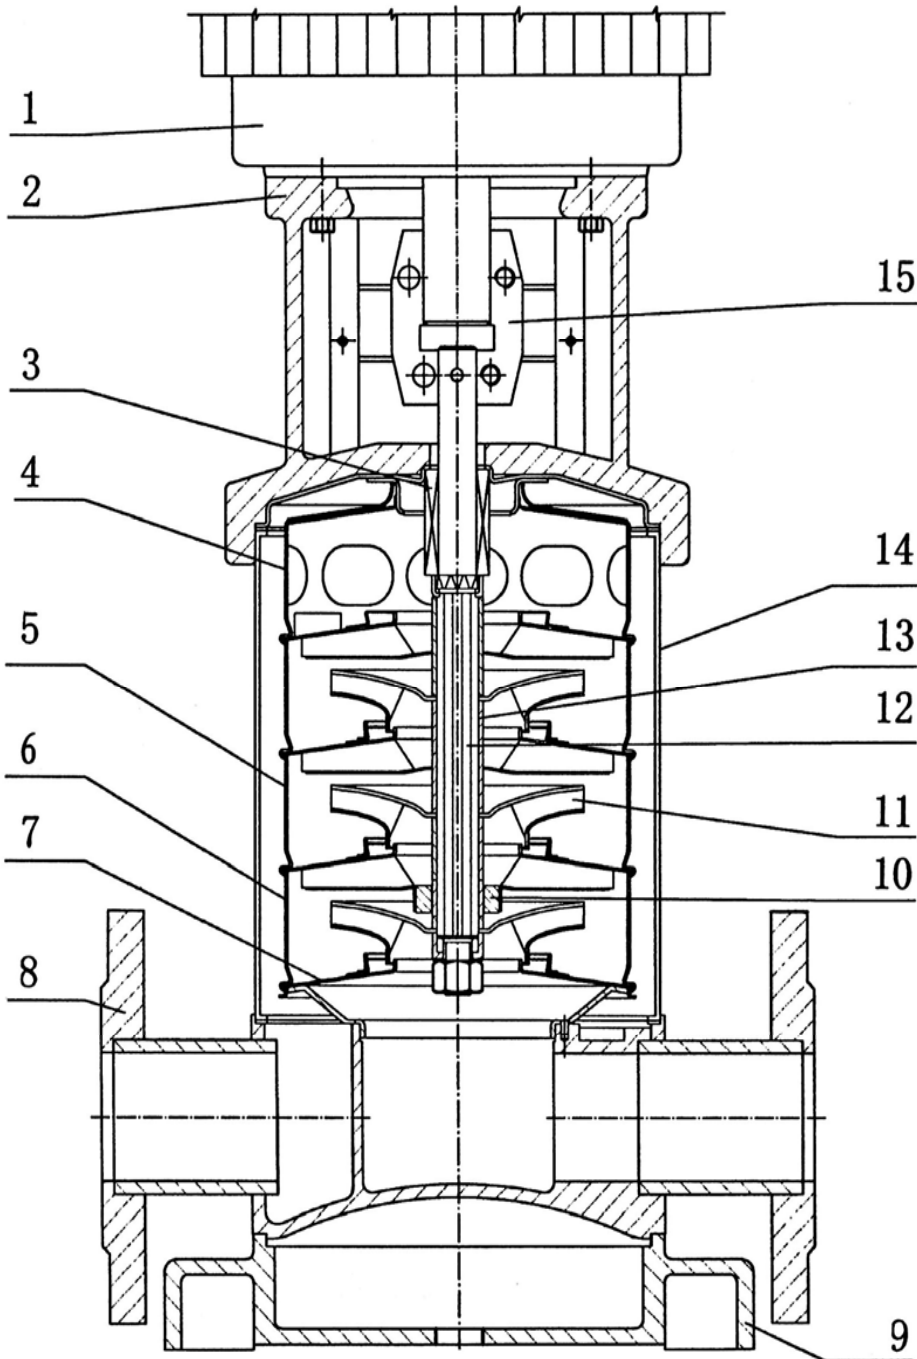

VS 16-4

10/10/2007

KW 4

Pos.	Code	Description	
1	8101023	Electric motor Three phase	
2	8101345	Pump head	
3	8101082	Mechanical seal	
4	8101102	Superior diffuser	
5	8101066	Diffuser	
6	8101092	Inferior diffuser	
7	8101373	Inducer	
8	8101383	Inlet and outlet section	
9	8101393	Base frame	
10	8101403	Bearing	
11	8101056	Impeller	
12	8101203	Shaft	
13	8101413	Impeller separating sleeve	
14	8101217	Cylinder	
15	8101293	Coupling	
	8101314	Counterflange	
	8101278	Rubber parts	
	8101452	Tie rods	