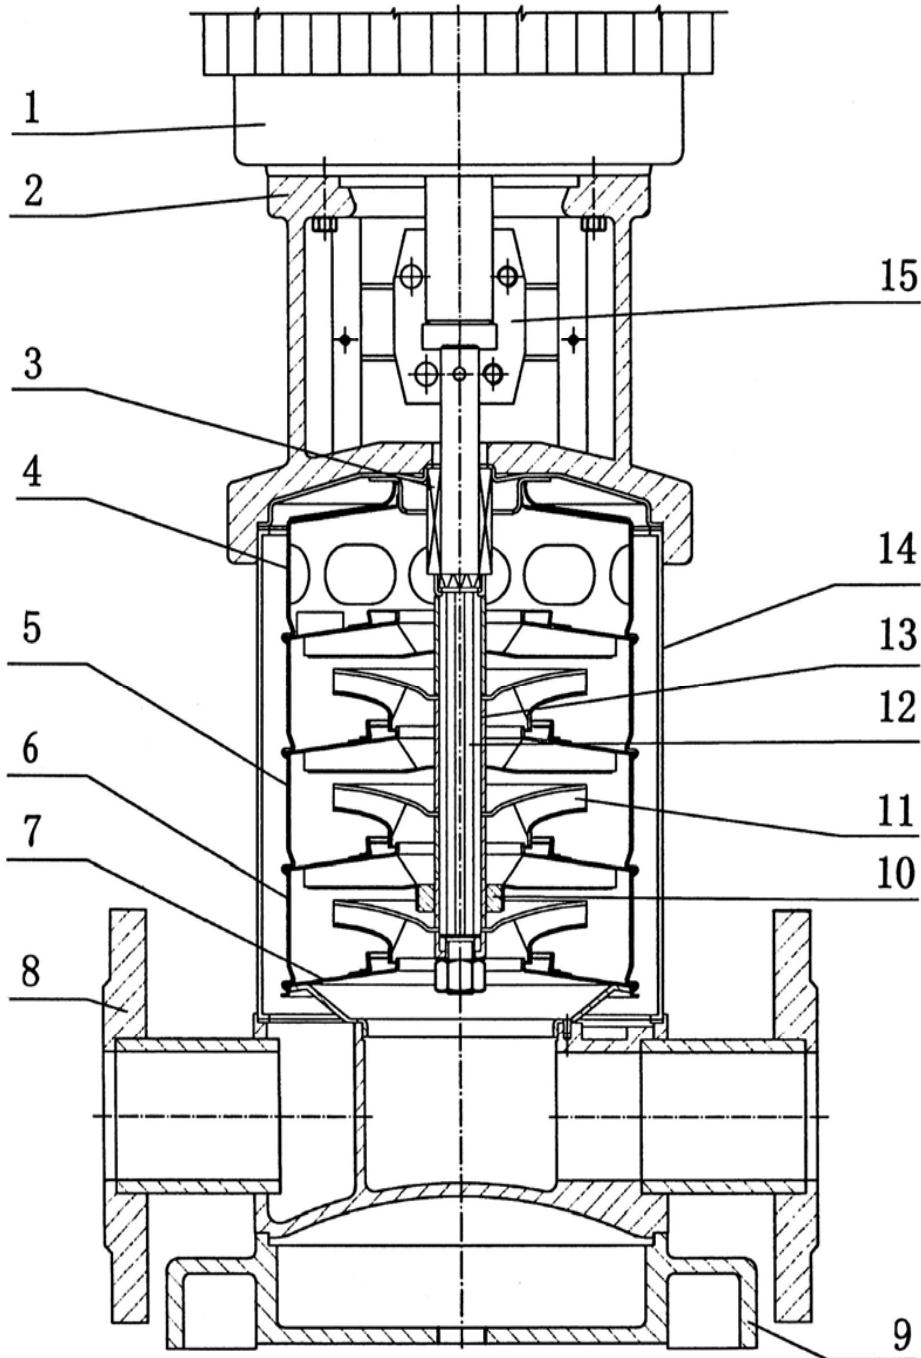

VS 16-12

10/10/2007

KW 11

Pos.	Code	Description	
1	8101026	Electric motor Three phase	
2	8101347	Pump head	
3	8101082	Mechanical seal	
4	8101102	Superior diffuser	
5	8101066	Diffuser	
6	8101092	Inferior diffuser	
7	8101373	Inducer	
8	8101383	Inlet and outlet section	
9	8101393	Base frame	
10	8101403	Bearing	
11	8101056	Impeller	
12	8101209	Shaft	
13	8101413	Impeller separating sleeve	
14	8101223	Cylinder	
15	8101295	Coupling	
	8101314	Counterflange	
	8101278	Rubber parts	
	8101455	Tie rods	