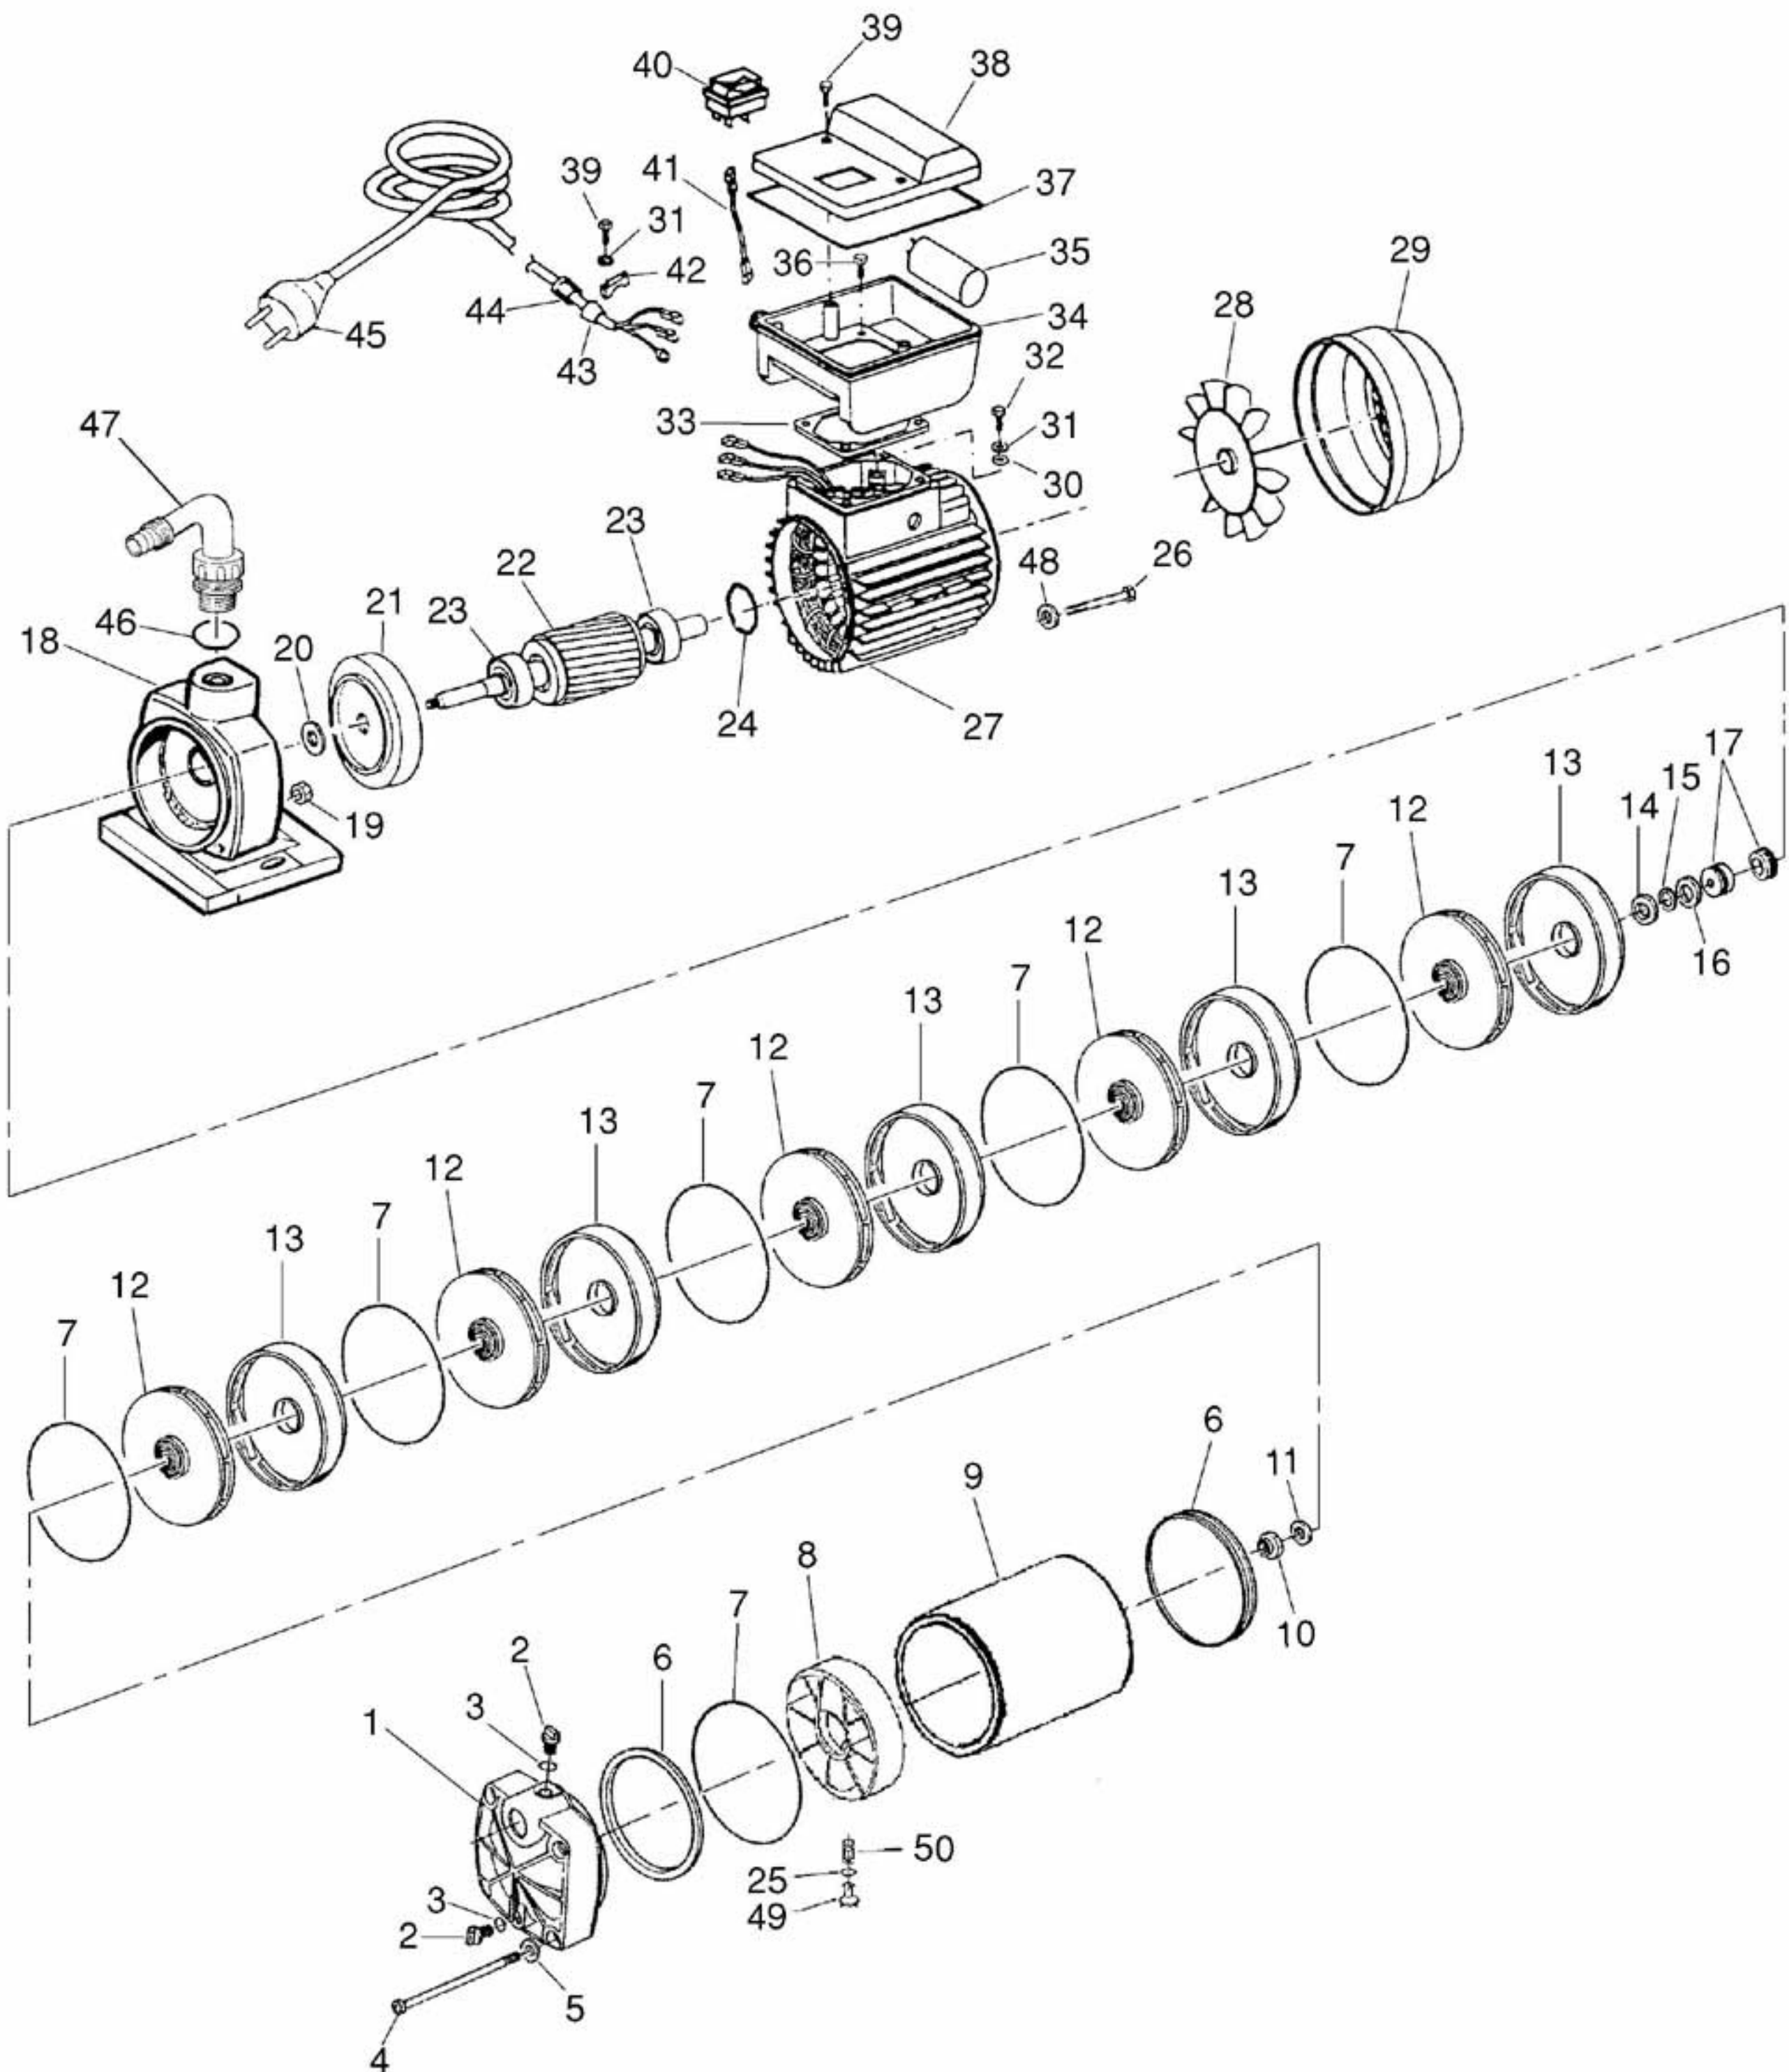

MULTI X5

MULTI X5 NEW

Model	Ref.	Art. Leader	Descrizione	Description	Description
60115607 - MULTI X5 NEW	1	60113405	Flangia aspirazione MC 1" GAS mod x or	Flange 1" GAS	Flasque 1" GAS
60115607 - MULTI X5 NEW	2	S3500009	Tappo filettato 3/8" GAS	Screw 3/8" GAS	Bouchon 3/8" GAS
60115607 - MULTI X5 NEW	3	P1200004	Guarnizione O.Ring	Joint O.Ring	Joint torique
60115607 - MULTI X5 NEW	4	P1100039	Vite	Screw	Vis
60115607 - MULTI X5 NEW	5	P1120021	Rosetta	Washer	Rondelle
60115607 - MULTI X5 NEW	6	P1200088	Guarnizione "Elle"	Joint	Joint
60115607 - MULTI X5 NEW	7	P1200014	Guarnizione O.Ring	Joint O.Ring	Joint torique
60115607 - MULTI X5 NEW	7B	P1200113	Guarnizione O.Ring	Joint O.Ring	Joint torique
60115607 - MULTI X5 NEW	8	S3500403	Controflangia	Counterflange	
60115607 - MULTI X5 NEW	9	60113288	Camicia inox	Jacket inox	Chemise inox
60115607 - MULTI X5 NEW	10	P1110009	Dado	Nut	Ecrou
60115607 - MULTI X5 NEW	11	P1120014	Rosetta	Washer	Rondelle
60115607 - MULTI X5 NEW	12	S3250027	Girante	Impeller	Roue
60115607 - MULTI X5 NEW	13	S3250006	Diffusore	Diffuser	Diffuseur
60115607 - MULTI X5 NEW	14	P1120028	Rosetta	Washer	Rondelle
60115607 - MULTI X5 NEW	15	P1120022	Anello seeger	Ring seeger	Anneau seeger
60115607 - MULTI X5 NEW	16	P1120027	Rosetta	Washer	Rondelle
60115607 - MULTI X5 NEW	17	P1220003	Gruppo tenuta meccanica	Mechanical seal	Etanchéité mécanique
60115607 - MULTI X5 NEW	18	60116492	Corpo pompa	Pump housing	Corps de pompe
60115607 - MULTI X5 NEW	19	P1110013	Dado	Nut	Ecrou
60115607 - MULTI X5 NEW	20	P1240014	Guarnizione paraspruzzi	Joint	Joint
60115607 - MULTI X5 NEW	21	S3120001	Flangia anteriore	Anterior flange	Flasque antérieur
60115607 - MULTI X5 NEW	22	S3111010	Albero rotore completo di cuscinetti	Shaft with bearings	Arbre avec roulements
60115607 - MULTI X5 NEW	23	P1180006	Cuscinetto	Bearing	Roulement
60115607 - MULTI X5 NEW	24	P1120001	Anello onda	Waved-ring	Anneau ondulé
60115607 - MULTI X5 NEW	25	P1200039	Guarnizione O.Ring	Joint O.Ring	Joint torique
60115607 - MULTI X5 NEW	26	P1100046	Vite	Screw	Vis
60115607 - MULTI X5 NEW	27	S3410170	Statore completo	Stator	Stator complét
60115607 - MULTI X5 NEW	28	P1510001	Ventola raffreddamento Mec 71	Fan Mec 71	Ventilateur Mec 71
60115607 - MULTI X5 NEW	29	S3200010	Copriventola Mec 71	Fan cover Mec 71	Cache-ventilateur Mec 71
60115607 - MULTI X5 NEW	30	P1120051	Rosetta	Washer	Rondelle
60115607 - MULTI X5 NEW	31	P1120003	Rosetta elastica	Spring-washer	Rondelle élastique
60115607 - MULTI X5 NEW	32	P1100055	Vite	Screw	Vis
60115607 - MULTI X5 NEW	33	S3500199	Gasket basetta 63/71	Gasket 63/71	Gasket 63/71
60115607 - MULTI X5 NEW	34	S3500221	Base portacondensatore	Base capacitor holder	Base boîtier
60115607 - MULTI X5 NEW	35	P1360001	Condensatore	Capacitor	Condensateur
60115607 - MULTI X5 NEW	36	P1100004	Vite	Screw	Vis
60115607 - MULTI X5 NEW	37	P1200013	Guarnizione O.Ring	Joint O.Ring	Joint torique
60115607 - MULTI X5 NEW	38	S3500223	Coperchio portacondensatore	Cap capacitor holder	Couvercle boîtier
60115607 - MULTI X5 NEW	39	P1100006	Vite	Screw	Vis
60115607 - MULTI X5 NEW	40	P1380044	Interruttore non luminoso	Switch	Interrupteur
60115607 - MULTI X5 NEW	41	P1310001	Cavetto blue	Cable blue	Câble bleu
60115607 - MULTI X5 NEW	42	P1510004	Cricchetto serracavo	Cable fastener	Presse-câble
60115607 - MULTI X5 NEW	43	P1230001	Gommino d9	Joint d9	Joint d9
60115607 - MULTI X5 NEW	44	P1510009	Dado	Nut	Ecrou
60115607 - MULTI X5 NEW	45	P1330064	Cavo di alimentazione	Cable	Câble
60115607 - MULTI X5 NEW	46	P1200002	Guarnizione O.Ring	Joint O.Ring	Joint torique
60115607 - MULTI X5 NEW	47	S3600056	Raccordo curvo	Elbow	Embout
60115607 - MULTI X5 NEW	48	P1120030	Rosetta	Washer	Rondelle
60115607 - MULTI X5 NEW	49	S3500402	Otturatore	Obturator	
60115607 - MULTI X5 NEW	50	P1130006	Molla	Spring	Ressort