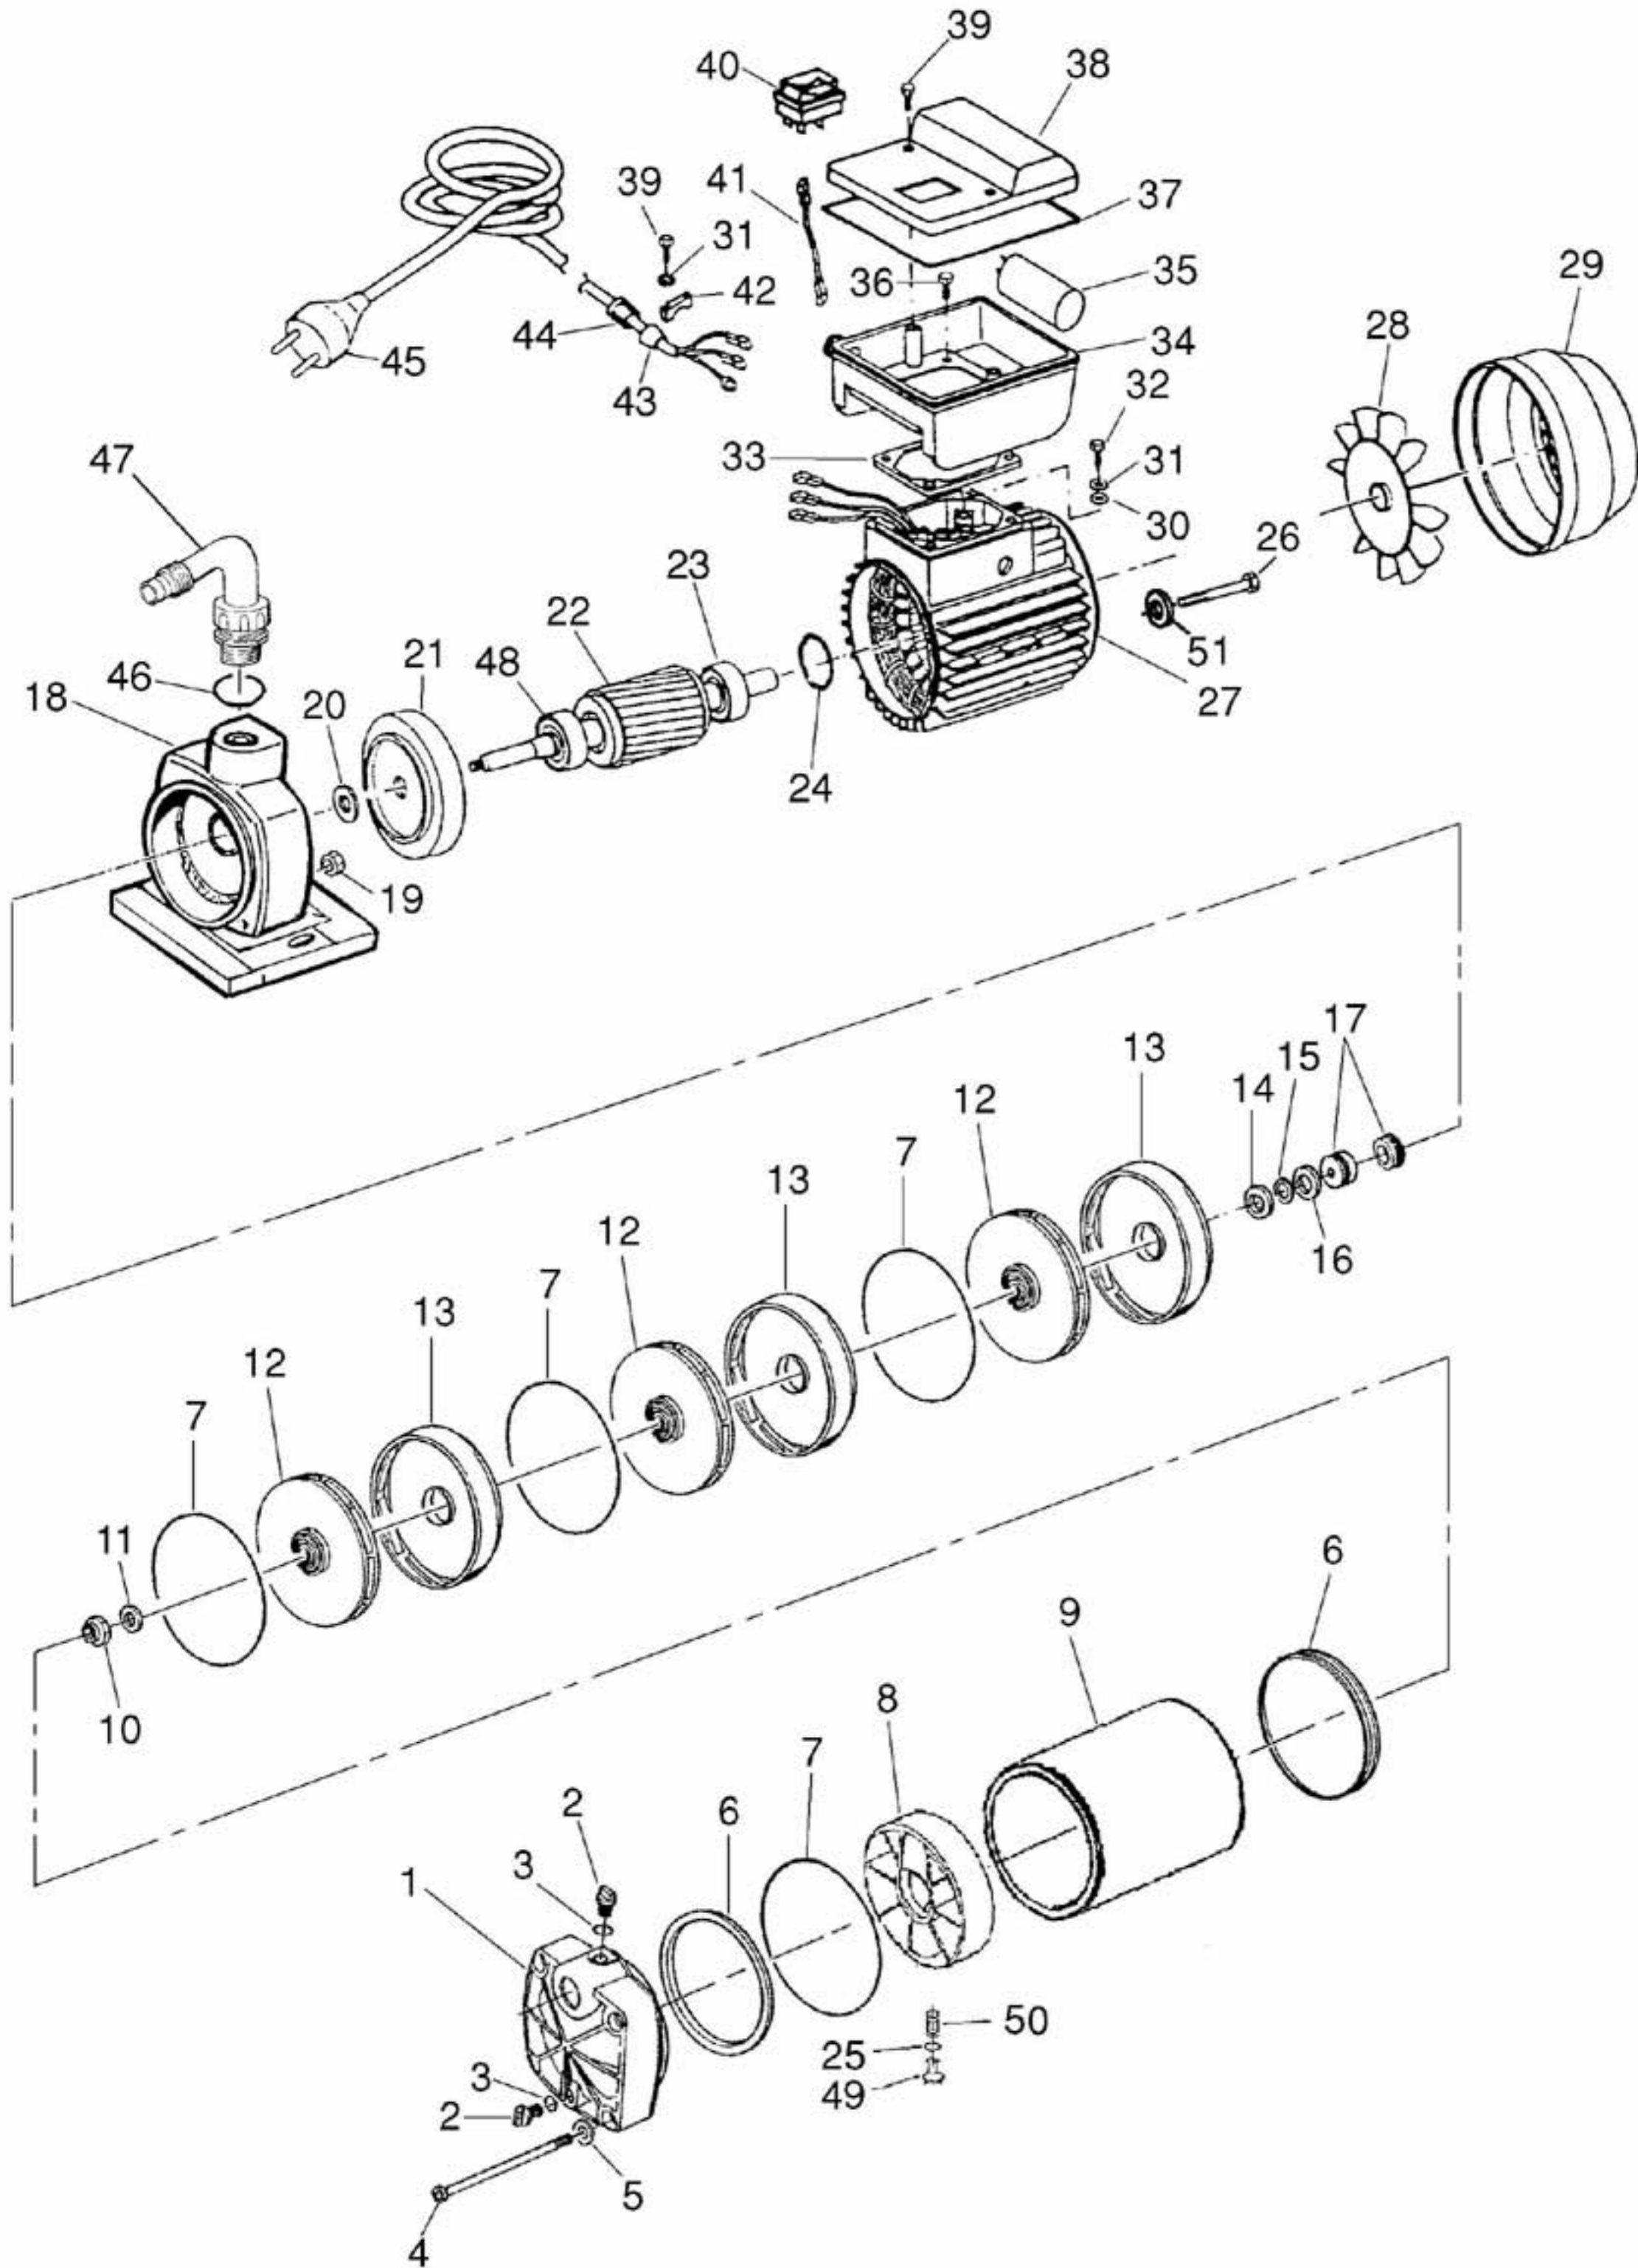

MULTI X3

MULTI X3 NEW

| Model | Ref. | Art. Leader | Descrizione | Description | Description |
|-------------------------|------|-------------|--|-----------------------|--------------------------|
| 60116012 - MULTI X3 NEW | 1 | 60113405 | Flangia aspirazione MC 1" GAS mod x or | Flange 1" GAS | Flasque 1" GAS |
| 60116012 - MULTI X3 NEW | 2 | S3500009 | Tappo filettato 3/8" GAS | Screw 3/8" GAS | Bouchon 3/8" GAS |
| 60116012 - MULTI X3 NEW | 3 | P1200004 | Guarnizione O.Ring | Joint O.Ring | Joint torique |
| 60116012 - MULTI X3 NEW | 4 | P1100041 | Vite | Screw | Vis |
| 60116012 - MULTI X3 NEW | 5 | P1120021 | Rosetta | Washer | Rondelle |
| 60116012 - MULTI X3 NEW | 6 | P1200088 | Guarnizione "Elle" | Joint | Joint |
| 60116012 - MULTI X3 NEW | 7 | P1200014 | Guarnizione O.Ring | Joint O.Ring | Joint torique |
| 60116012 - MULTI X3 NEW | 7B | P1200113 | Guarnizione O.Ring | Joint O.Ring | Joint torique |
| 60116012 - MULTI X3 NEW | 8 | S3500403 | Controflangia | Counterflange | |
| 60116012 - MULTI X3 NEW | 9 | 60113469 | Camicia inox | Jacket inox | Chemise inox |
| 60116012 - MULTI X3 NEW | 10 | P1110009 | Dado | Nut | Ecrou |
| 60116012 - MULTI X3 NEW | 11 | P1120014 | Rosetta | Washer | Rondelle |
| 60116012 - MULTI X3 NEW | 12 | S3250027 | Girante | Impeller | Roue |
| 60116012 - MULTI X3 NEW | 13 | S3250006 | Diffusore | Diffuser | Diffuseur |
| 60116012 - MULTI X3 NEW | 14 | P1120028 | Rosetta | Washer | Rondelle |
| 60116012 - MULTI X3 NEW | 15 | P1120022 | Anello seeger | Ring seeger | Anneau seeger |
| 60116012 - MULTI X3 NEW | 16 | P1120027 | Rosetta | Washer | Rondelle |
| 60116012 - MULTI X3 NEW | 17 | P1220003 | Gruppo tenuta meccanica | Mechanical seal | Etanchéité mécanique |
| 60116012 - MULTI X3 NEW | 18 | 60116492 | Corpo pompa | Pump housing | Corps de pompe |
| 60116012 - MULTI X3 NEW | 19 | P1110013 | Dado | Nut | Ecrou |
| 60116012 - MULTI X3 NEW | 20 | P1240014 | Guarnizione paraspruzzi | Joint | Joint |
| 60116012 - MULTI X3 NEW | 21 | S3120006 | Flangia | Flange | Flasque |
| 60116012 - MULTI X3 NEW | 22 | S3101013 | Albero rotore completo di cuscinetti | Shaft with bearings | Arbre avec roulements |
| 60116012 - MULTI X3 NEW | 23 | P1180006 | Cuscinetto | Bearing | Roulement |
| 60116012 - MULTI X3 NEW | 24 | P1120002 | Anello onda | Waved ring | Anneau ondulé |
| 60116012 - MULTI X3 NEW | 25 | P1200039 | Guarnizione O.Ring | Joint O.Ring | Joint torique |
| 60116012 - MULTI X3 NEW | 26 | P1100054 | Vite | Screw | Vis |
| 60116012 - MULTI X3 NEW | 27 | S3410168 | Statore completo | Stator | Stator complét |
| 60116012 - MULTI X3 NEW | 28 | P1510014 | Ventola raffreddamento Mec 63 | Fan Mec 63 | Ventilateur Mec 63 |
| 60116012 - MULTI X3 NEW | 29 | P1510043 | Copriventola Mec 63 | Fan cover Mec 63 | Cache ventilateur Mec 63 |
| 60116012 - MULTI X3 NEW | 30 | P1120051 | Rosetta | Washer | Rondelle |
| 60116012 - MULTI X3 NEW | 31 | P1120003 | Rosetta elastica | Spring-washer | Rondelle élastique |
| 60116012 - MULTI X3 NEW | 32 | P1100055 | Vite | Screw | Vis |
| 60116012 - MULTI X3 NEW | 33 | S3500199 | Gasket basetta 63/71 | Gasket 63/71 | Gasket 63/71 |
| 60116012 - MULTI X3 NEW | 34 | S3500221 | Base portacondensatore | Base capacitor holder | Base boîtier |
| 60116012 - MULTI X3 NEW | 35 | P1360003 | Condensatore | Capacitor | Condensateur |
| 60116012 - MULTI X3 NEW | 36 | P1100004 | Vite | Screw | Vis |
| 60116012 - MULTI X3 NEW | 37 | P1200013 | Guarnizione O.Ring | Joint O.Ring | Joint torique |
| 60116012 - MULTI X3 NEW | 38 | S3500223 | Coperchio portacondensatore | Cap capacitor holder | Couvercle boîtier |
| 60116012 - MULTI X3 NEW | 39 | P1100006 | Vite | Screw | Vis |
| 60116012 - MULTI X3 NEW | 40 | P1380044 | Interruttore non luminoso | Switch | Interrupteur |
| 60116012 - MULTI X3 NEW | 41 | P1310001 | Cavetto blue | Cable blue | Câble bleu |
| 60116012 - MULTI X3 NEW | 42 | P1510004 | Cricchetto serracavo | Cable fastener | Presse-câble |
| 60116012 - MULTI X3 NEW | 43 | P1230001 | Gommino d9 | Joint d9 | Joint d9 |
| 60116012 - MULTI X3 NEW | 44 | P1510009 | Dado | Nut | Ecrou |
| 60116012 - MULTI X3 NEW | 45 | P1330064 | Cavo di alimentazione | Cable | Câble |
| 60116012 - MULTI X3 NEW | 46 | P1200002 | Guarnizione O.Ring | Joint O.Ring | Joint torique |
| 60116012 - MULTI X3 NEW | 47 | S3600056 | Raccordo curvo | Elbow | Embout |
| 60116012 - MULTI X3 NEW | 48 | P1180007 | Cuscinetto | Bearing | Roulement |
| 60116012 - MULTI X3 NEW | 49 | S3500402 | Otturatore | Obturator | |
| 60116012 - MULTI X3 NEW | 50 | P1130006 | Molla | Spring | Ressort |
| 60116012 - MULTI X3 NEW | 51 | P1120030 | Rosetta | Washer | Rondelle |