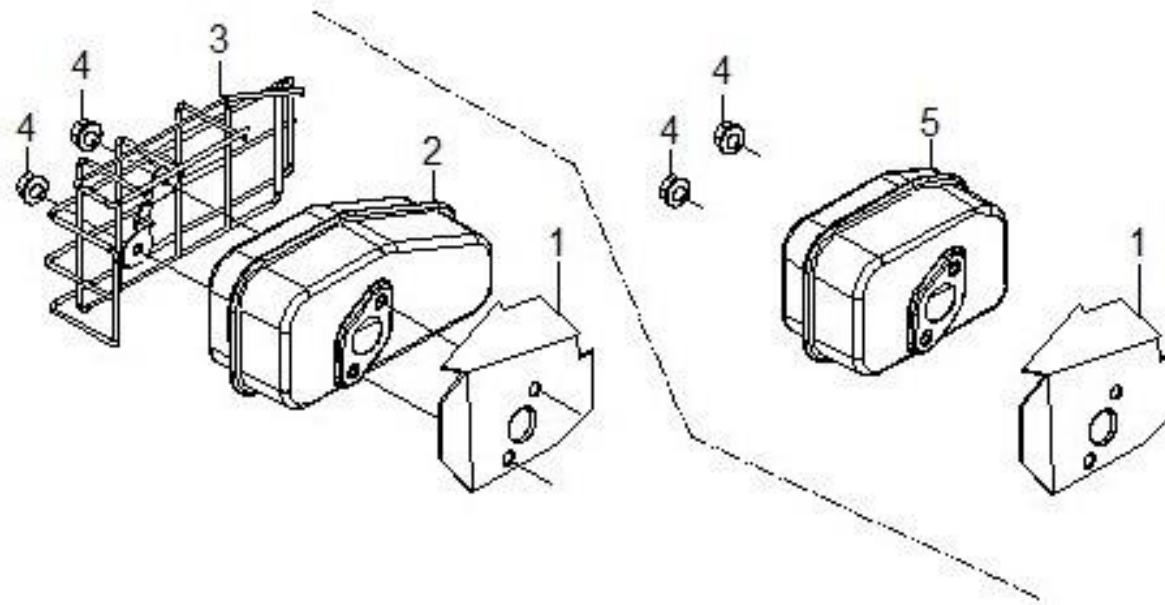

Muffler

Ref. No	Parts No	Parts Name	Q' ty	Remarks	Ref. No	Parts No	Parts Name	Q' ty	Remarks
1	11.002.004.0151	Air exhaust washer	1		4	GB/T6170 M6	Nut M6	2	
2	11.002.011.0451	Muffler comp	1		5	11.002.011.0501	Muffler comp	1	
3	11.002.009.0001	Muffler shield	1