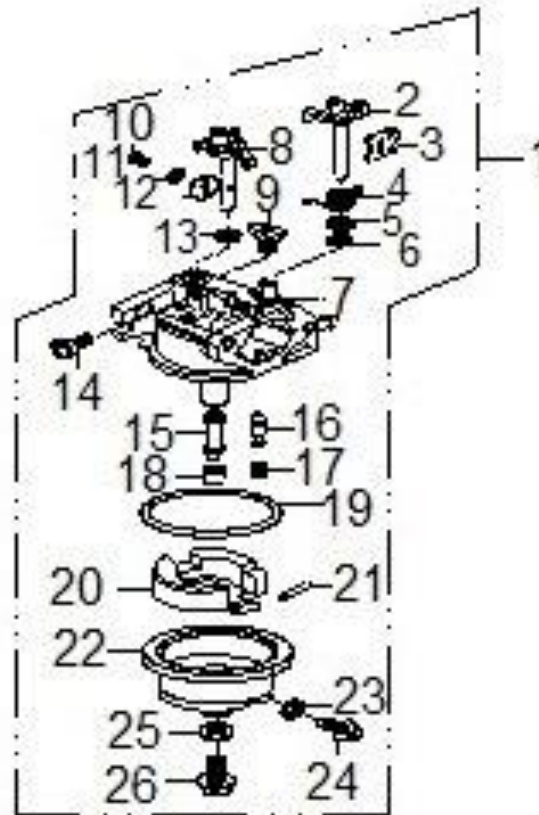

Carburetor

Carburetor

Ref. No	Parts No	Parts Name	Q' ty	Remarks	Ref. No	Parts No	Parts Name	Q' ty	Remarks
1	11.009.006.0451	Carburetor	1		14		Jet set, pilot	1	
2		Choke valve pin	1		15		Nozzle, main	1	
3		Choke valve block	1		16		Needle valve	1	
4		Spring	1		17		Spring, needle valve	1	
5		Spring washer	1		18		Jet, main	1	
6		Spring washer	1		19		Chamber set, float	1	
7		Mixture	1		20		Float set	1	
8		Throttle valve pin	1		21		Pin	1	
9		Idle hole component	1		22		Washer	1	
10		Screw	1		23		Gasket	1	
11		Spring washer	1		24		Bolt, Drain plug	1	
12		Throttle valve block	1		25		Gasket	1	
13		Spring washer	1		26		Bolt	1