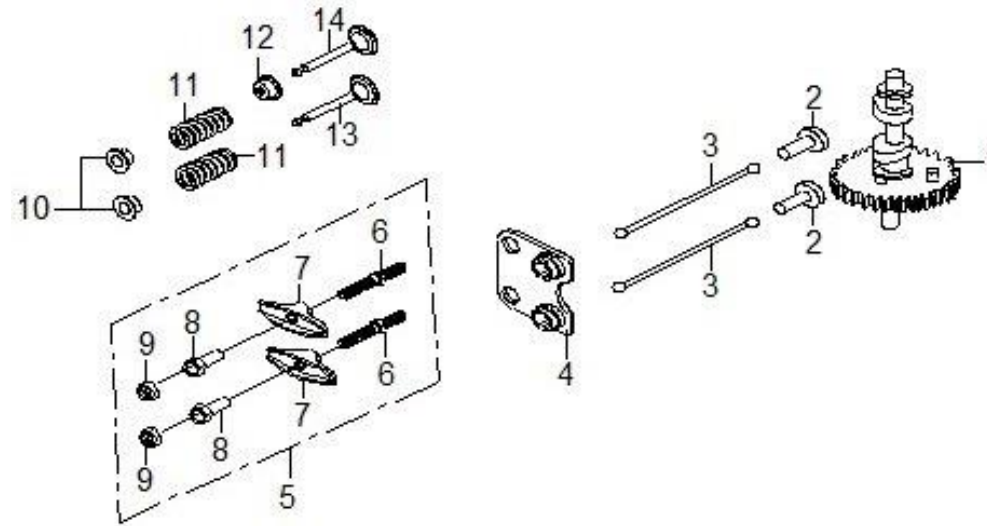

Cylinder Head

Ref. No	Parts No	Parts Name	Q'ty	Remarks	Ref. No	Parts No	Parts Name	Q'ty	Remarks
1	GB/T5789 M6x14	Bolt M6x14	4		6	12.015.026.0201	Stud M6x100	2	
2	11.003.015.0301	Head cover	1		7	12.015.025.0301	Stud M6x95	2	
3	11.003.016.0201	Gasket, head cover	1		8	11.003.017.0251	Cylinder head assy	1	
4	GB/T5789 M8x50	Bolt M8x50	4		9	11.003.014.0401	Gasket, cylinder head	1	
5	11.008.009.0053	Spark plug F7TC	1		10	11.003.017.0052	Pin Ø10x16	2	

Crankcase Cover

Crankcase Cover

Ref. No	Parts No	Parts Name	Q'ty	Remarks	Ref. No	Parts No	Parts Name	Q'ty	Remarks
1	12.016.002.0500	Oil seal Ø25xØ38x7	1		14		Bearing GB/T276/6205	1	
2	GB/T5789 M6x32	Bolt M6x32	7		15	11.006.018.0001	Crankshaft gasket	1	
3	11.005.018.0351	Cover, crankcase	1		16	11.012.008.0001	Speeder plate	1	
4	12.015.002.0051	Pin Ø8x14	2		17		Bolt M6x14	2	
5	11.012.009.0701	Speed drive gear	1		18		Sealing ring	1	
6		Slider, governor	1		19	11.005.009.0401	Dipstick assy	1	
7		Washer	1		20		Dipstick sealing ring	1	
8		Weight, governor holder	1		21		Dipstick	1	
9		Shaft	1		22		Bolt M6x16	1	
10		Pin, governor weight	2		23		Dipstick cover	1	
11		Weight, governor	2		24	GB/T16674 M10x15	Bolt, drain plug M10x15	1	
12		Slave, gear governor	1		25	12.006.014.0202	Plain washer Ø10xØ16x1.5	1	
13	11.012.007.0002	Plain washer Ø6.2xØ12x1	1		26	11.005.018.0352	Cover, crankcase	1	

Camshaft

Ref. No	Parts No	Parts Name	Q'ty	Remarks	Ref. No	Parts No	Parts Name	Q'ty	Remarks
1	11.004.019.0352	Camshaft Assy	1		8		Adjusting nut, valve	2	
2	11.004.015.0101	Lifter, valve	2		9		Nut, pivot locking	2	
3	11.004.021.0351	Rod, push	2		10	11.004.003.0201	Valve spring seat	2	
4	11.004.022.0101	Plate, push rod guide	1		11	11.004.001.0151	Valve seal	1	
5	11.004.017.0052	Arm assy, valve rocker	1		12	11.004.009.0101	Spring, valve	2	
6		Bolt, pivot	2		13	11.004.002.0351	Valve, inlet	1	
7		Arm, valve rocker	2		14	11.004.004.0351	Valve, exhaust	1	