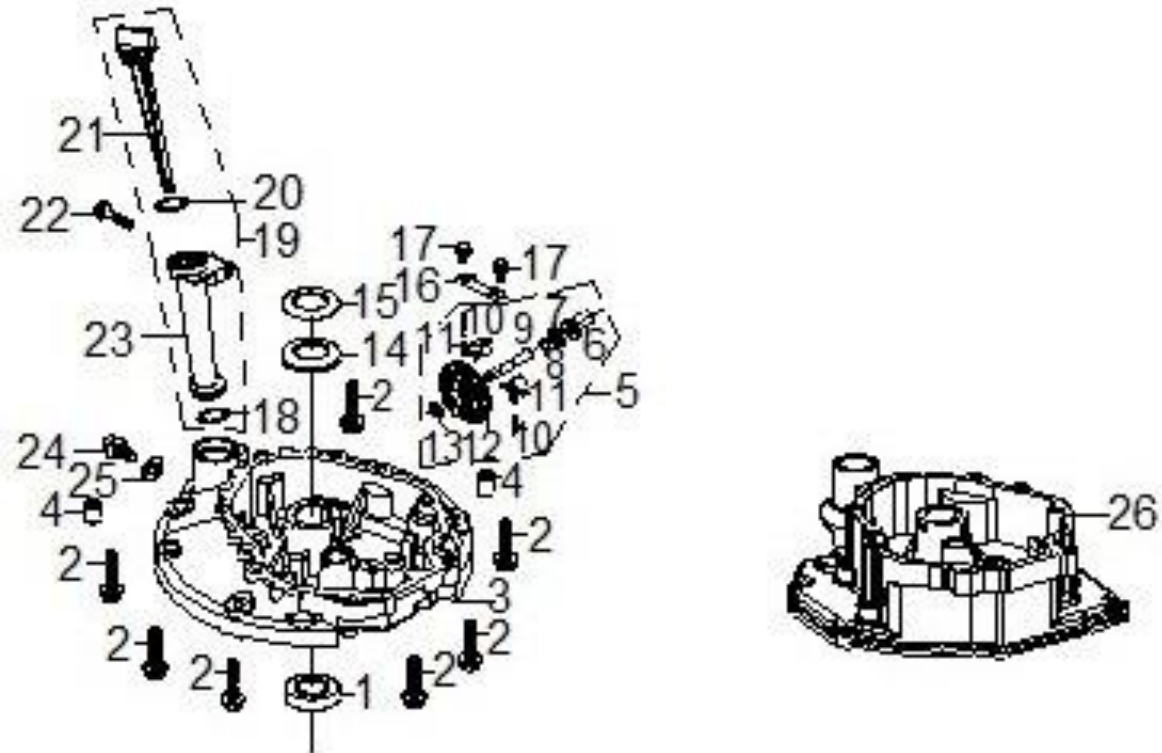

Cylinder Head

Ref. No	Parts No	Parts Name	Q'ty	Remarks	Ref. No	Parts No	Parts Name	Q'ty	Remarks
1	GB/T5789 M6x14	Bolt M6x14	4		6	12.015.026.0201	Stud M6x100	2	
2	11.003.015.0301	Head cover	1		7	12.015.025.0301	Stud M6x95	2	
3	11.003.016.0201	Gasket, head cover	1		8	11.003.017.0251	Cylinder head assy	1	
4	GB/T5789 M8x50	Bolt M8x50	4		9	11.003.014.0401	Gasket, cylinder head	1	
5	11.008.009.0053	Spark plug F7TC	1		10	11.003.017.0052	Pin Ø10x16	2	

Crankcase Cover

Crankcase Cover

Ref. No	Parts No	Parts Name	Q'ty	Remarks	Ref. No	Parts No	Parts Name	Q'ty	Remarks
1	12.016.002.0500	Oil seal Ø25xØ38x7	1		14		Bearing GB/T276/6205	1	
2	GB/T5789 M6x32	Bolt M6x32	7		15	11.006.018.0001	Crankshaft gasket	1	
3	11.005.018.0351	Cover, crankcase	1		16	11.012.008.0001	Speeder plate	1	
4	12.015.002.0051	Pin Ø8x14	2		17		Bolt M6x14	2	
5	11.012.009.0701	Speed drive gear	1		18		Sealing ring	1	
6		Slider, governor	1		19	11.005.009.0401	Dipstick assy	1	
7		Washer	1		20		Dipstick sealing ring	1	
8		Weight, governor holder	1		21		Dipstick	1	
9		Shaft	1		22		Bolt M6x16	1	
10		Pin, governor weight	2		23		Dipstick cover	1	
11		Weight, governor	2		24	GB/T16674 M10x15	Bolt, drain plug M10x15	1	
12		Slave, gear governor	1		25	12.006.014.0202	Plain washer Ø10xØ16x1.5	1	
13	11.012.007.0002	Plain washer Ø6.2xØ12x1	1		26	11.005.018.0352	Cover, crankcase	1	

Camshaft

Ref. No	Parts No	Parts Name	Q'ty	Remarks	Ref. No	Parts No	Parts Name	Q'ty	Remarks
1	11.004.019.0352	Camshaft Assy	1		8		Adjusting nut, valve	2	
2	11.004.015.0101	Lifter, valve	2		9		Nut, pivot locking	2	
3	11.004.021.0351	Rod, push	2		10	11.004.003.0201	Valve spring seat	2	
4	11.004.022.0101	Plate, push rod guide	1		11	11.004.001.0151	Valve seal	1	
5	11.004.017.0052	Arm assy, valve rocker	1		12	11.004.009.0101	Spring, valve	2	
6		Bolt, pivot	2		13	11.004.002.0351	Valve, inlet	1	
7		Arm, valve rocker	2		14	11.004.004.0351	Valve, exhaust	1	