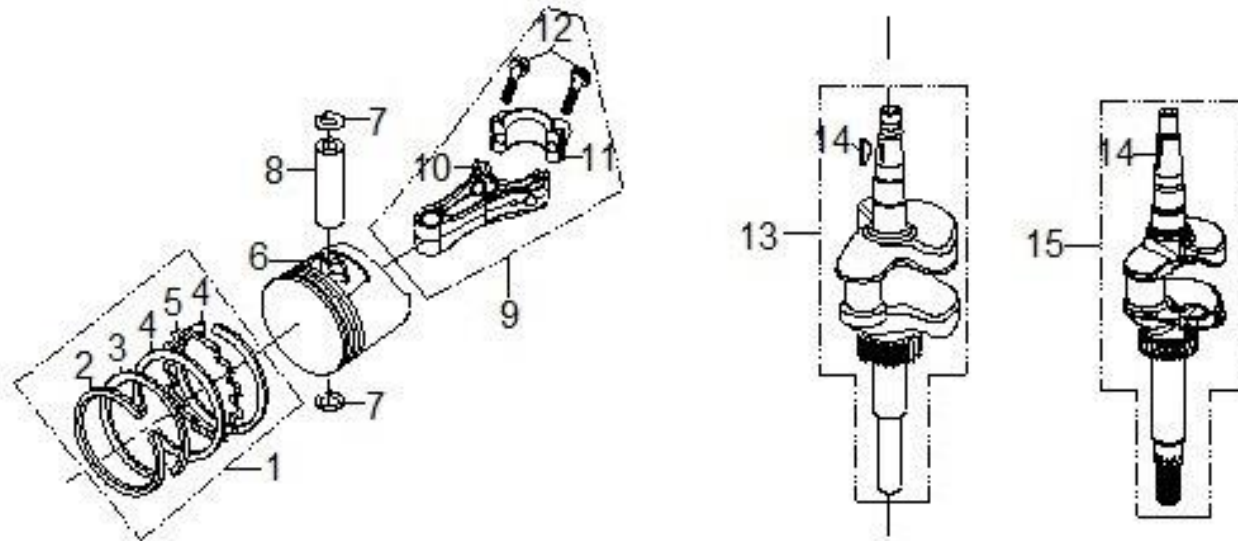

Piston and Connecting Rod

Ref. No	Parts No	Parts Name	Q'ty	Remarks	Ref. No	Parts No	Parts Name	Q'ty	Remarks
1	11.006.004.0451	Piston ring assy	1		9	11.006.007.0351	Connecting rod assy	1	
2		Gas ring one	1		10		Connecting rod	1	
3		Gas ring two	1		11		Connecting rod cover	1	
4		Film loop	2		12		Bolt, Connecting rod	2	
5		Bush ring	1		13	11.006.014.0804	Crank shaft assy	1	
6	11.006.003.0401	Piston	1		14		Special woodruff key	1	
7	11.006.006.0251	Clip, piston pin	2		15	11.006.014.0803	Crank shaft	1	
8	11.006.005.0251	Pin, piston	1