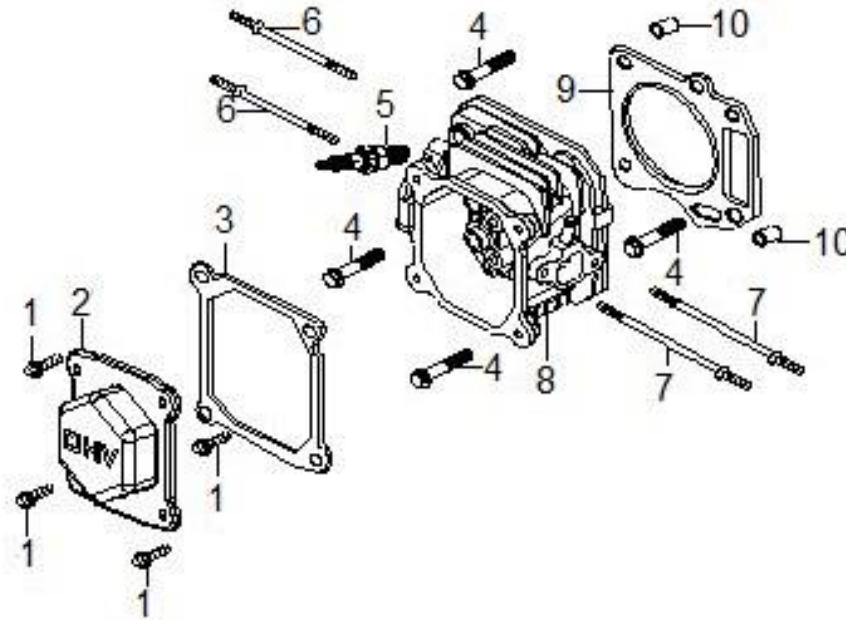

Cylinder Head

Ref. No	Parts No	Parts Name	Q'ty	Remarks	Ref. No	Parts No	Parts Name	Q'ty	Remarks
1	GB/T5789 M6x14	Bolt M6x14	4		6	12.015.026.0201	Stud M6x100	2	
2	11.003.015.0301	Head cover	1		7	12.015.025.0301	Stud M6x95	2	
3	11.003.016.0201	Gasket, head cover	1		8	11.003.017.0251	Cylinder head assy	1	
4	GB/T5789 M8x50	Bolt M8x50	4		9	11.003.014.0401	Gasket, cylinder head	1	
5	11.008.009.0053	Spark plug F7TC	1		10	11.003.017.0052	Pin Ø10x16	2	

Crankcase Cover

Crankcase Cover

Ref. No	Parts No	Parts Name	Q'ty	Remarks	Ref. No	Parts No	Parts Name	Q'ty	Remarks
1	12.016.002.0500	Oil seal Ø25xØ38x7	1		14		Bearing GB/T276/6205	1	
2	GB/T5789 M6x32	Bolt M6x32	7		15	11.006.018.0001	Crankshaft gasket	1	
3	11.005.018.0351	Cover, crankcase	1		16	11.012.008.0001	Speeder plate	1	
4	12.015.002.0051	Pin Ø8x14	2		17		Bolt M6x14	2	
5	11.012.009.0701	Speed drive gear	1		18		Sealing ring	1	
6		Slider, governor	1		19	11.005.009.0401	Dipstick assy	1	
7		Washer	1		20		Dipstick sealing ring	1	
8		Weight, governor holder	1		21		Dipstick	1	
9		Shaft	1		22		Bolt M6x16	1	
10		Pin, governor weight	2		23		Dipstick cover	1	
11		Weight, governor	2		24	GB/T16674 M10x15	Bolt, drain plug M10x15	1	
12		Slave, gear governor	1		25	12.006.014.0202	Plain washer Ø10xØ16x1.5	1	
13	11.012.007.0002	Plain washer Ø6.2xØ12x1	1		26	11.005.018.0352	Cover, crankcase	1	

Camshaft

Ref. No	Parts No	Parts Name	Q'ty	Remarks	Ref. No	Parts No	Parts Name	Q'ty	Remarks
1	11.004.019.0352	Camshaft Assy	1		8		Adjusting nut, valve	2	
2	11.004.015.0101	Lifter, valve	2		9		Nut, pivot locking	2	
3	11.004.021.0351	Rod, push	2		10	11.004.003.0201	Valve spring seat	2	
4	11.004.022.0101	Plate, push rod guide	1		11	11.004.001.0151	Valve seal	1	
5	11.004.017.0052	Arm assy, valve rocker	1		12	11.004.009.0101	Spring, valve	2	
6		Bolt, pivot	2		13	11.004.002.0351	Valve, inlet	1	
7		Arm, valve rocker	2		14	11.004.004.0351	Valve, exhaust	1	