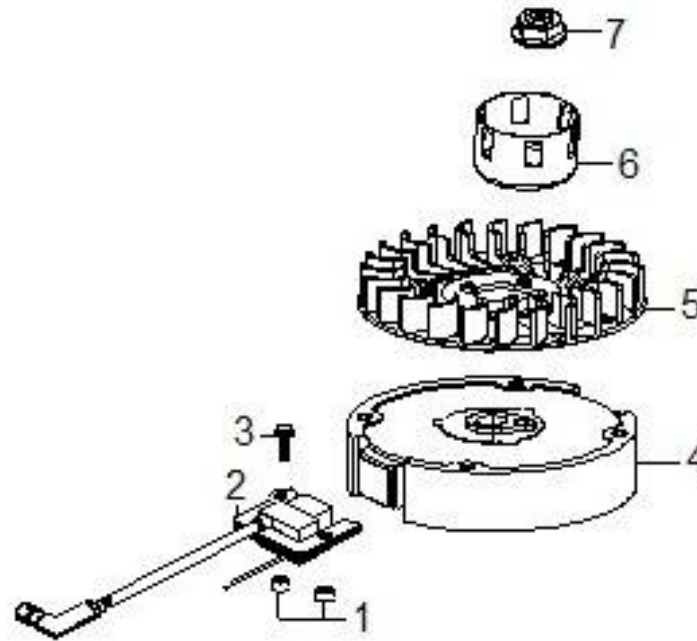

Flywheel

Ref. No	Parts No	Parts Name	Q' ty	Remarks	Ref. No	Parts No	Parts Name	Q' ty	Remarks
1	11.008.005.0001	Bush	2		5	11.010.012.0301	Fan, flywheel	1	
2	11.008.004.0201	Ignition	1		6	11.007.006.0251	Pulley, starter	1	
3	GB/T5789 M6x22	Bolt M6x22	1		7	GB/T6177 M14x1.5	Nut M14x1.5	1	
4	11.008.007.0351	Flywheel	1