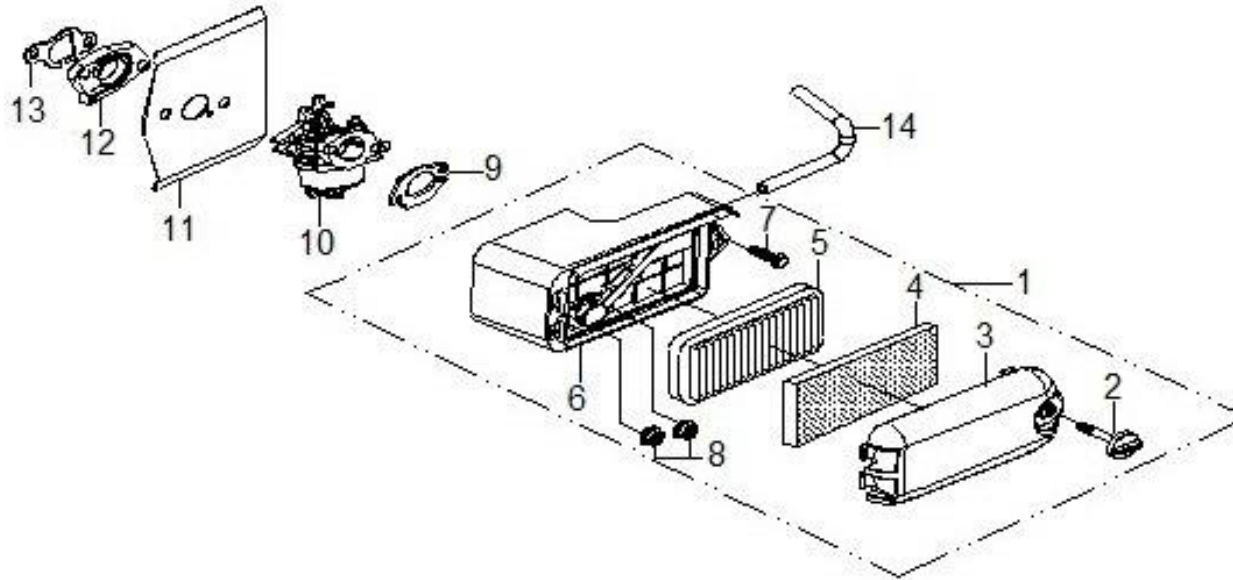

Air Cleaner

Ref. No	Parts No	Parts Name	Q' ty	Remarks	Ref. No	Parts No	Parts Name	Q' ty	Remarks
1	11.001.016.0351	Air cleaner assy	1		8	12.001.005.0020	Nut M6 GB/T6177	2	
2		Bolt, Air cleaner	1		9	11.001.005.0071	Packing, carburetor	1	
3		Cover, air cleaner	1		10	11.009.006.0451	Carburetor	1	
4	33480	Sponge element, air cleaner	1		11	11.001.012.0051	Gasket, air cleaner	1	
5		Paper element, air cleaner	1		12	11.001.004.0081	Insulator	1	
6		Air cleaner case	1		13	11.001.009.0031	Air intake washer	1	
7	12.002.013.0180	Bolt M6x22 GB/T5789	1		14	11.001.002.0401	Waste gas pipe	1