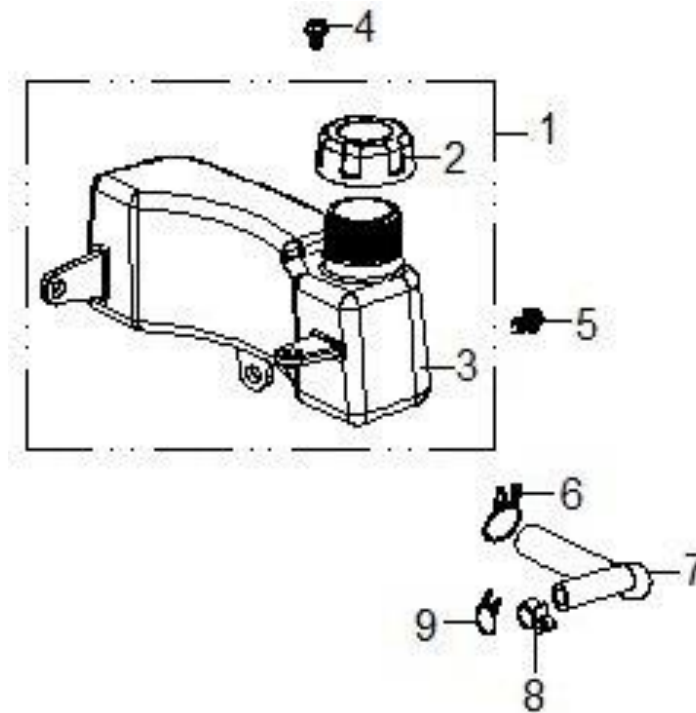

Fuel Tank

Ref. No	Parts No	Parts Name	Q' ty	Remarks	Ref. No	Parts No	Parts Name	Q' ty	Remarks
1	11.009.034.1602	Fuel tank comp	1		6	11.009.023.0151	Clip, tube	1	
2		Cap, fuel tank	1		7	11.009.005.0201	Tube, fuel	1	
3		Fuel tank	1		8	11.005.027.0151	Clamps	1	
4	GB/T5789 M6x14	Bolt M6x14	1		9	11.009.023.0001	Clip, tube	1	
5	GB/T5789 M6x16	Bolt M6x16	1