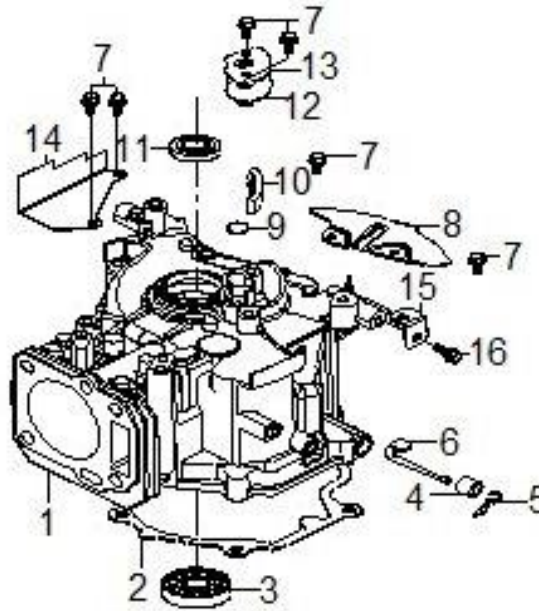

Crankcase

Ref. No	Parts No	Parts Name	Q'ty	Remarks	Ref. No	Parts No	Parts Name	Q'ty	Remarks
1	11.005.022.0451	Crankcase comp	1		9	11.005.007.0001	Breathing valve	1	
2	11.005.021.0301	Gasket, case cover	1		10	11.011.005.0001	Oil strainer	1	
3	GB/T276 6205/P6	Bearing 6205	1		11	12.016.002.0301	Oil seal Ø22xØ35x7	1	
4	11.012.005.0201	Oil seal Ø6xØ11x4	1		12	11.005.005.0051	Gas chamber cover pad	1	
5	11.012.004.0201	Locker, governor arm shaft	1		13	11.005.004.0051	Gas Compartment cover	1	
6	11.012.002.0501	Governor arm shaft	1		14	11.005.017.0251	Shroud Comp	1	
7	GB/T5789 M6x14	Bolt M6x14	6		15	11.009.027.0001	Side plate, fuel tank installation	1	
8	11.009.035.0101	Tank mounting plate	1		16	GB/T5789 M6x14	Bolt M6x14	1