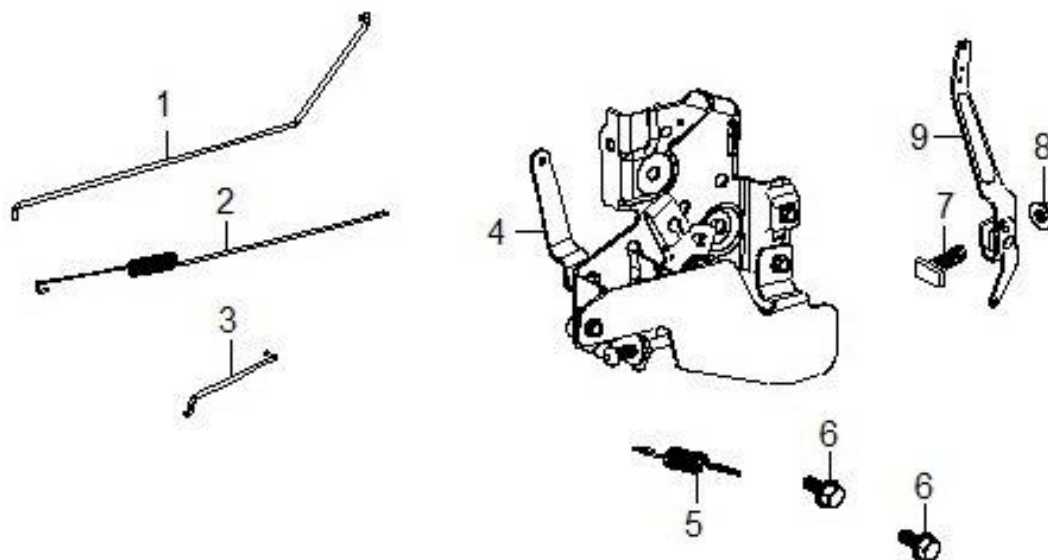

Control System

Ref. No	Parts No	Parts Name	Q' ty	Remarks	Ref. No	Parts No	Parts Name	Q' ty	Remarks
1	11.012.018.0501	Tie rod	1		6	GB/T5789 M6x14	Bolt M6x14	2	
2	11.012.020.0501	Fine adjustment spring	1		7	12.002.005.0030	T-shade bolt	1	
3	11.012.018.0502	Tie rod	1		8	GB/T6177 M6	Nut M6	1	
4	11.012.023.0701	Control assy	1		9	11.012.013.0701	Arm, governor	1	
5	11.012.010.0801	Governor spring	1