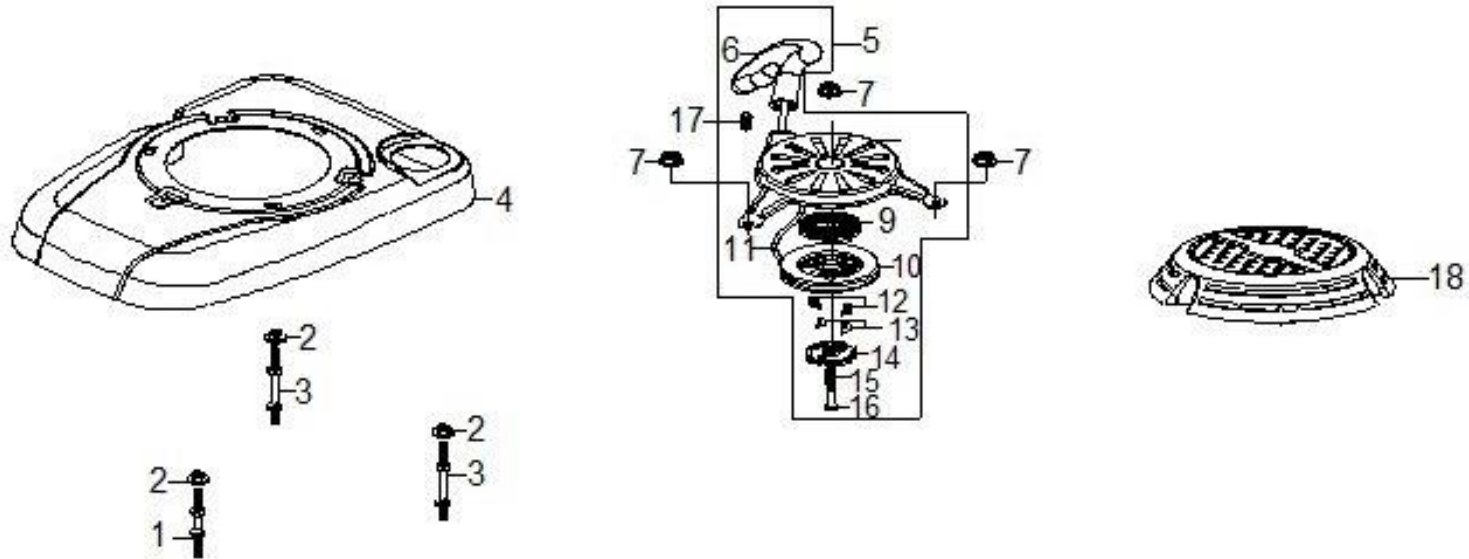

Recoil Starter

Ref. No	Parts No	Parts Name	Q'ty	Remarks	Ref. No	Parts No	Parts Name	Q'ty	Remarks
1	12.004.001.0001	Stud	1		10		Reel, recoil starter	1	
2		Bush	3		11		Rope, recoil starter	2	
3	12.004.001.0010	Stud	2		12		Spring	2	
4	11.010.006.0001	Wind scooper	1		13		Ratchet, starter	2	
5	11.007.014.0801	Starter comp, recoil	1		14		Ratchet, guide	1	
6		Handle, starter	1		15		Center position spring	1	
7	GB/T 6177 M6	Nut M6	3		16		Center position bolt	1	
8		Starter cover comp, recoil	1		17		Self-tapping screw M5x12	1	
9		Spring, starter recoil	1		18	33509	Starter shroud	1