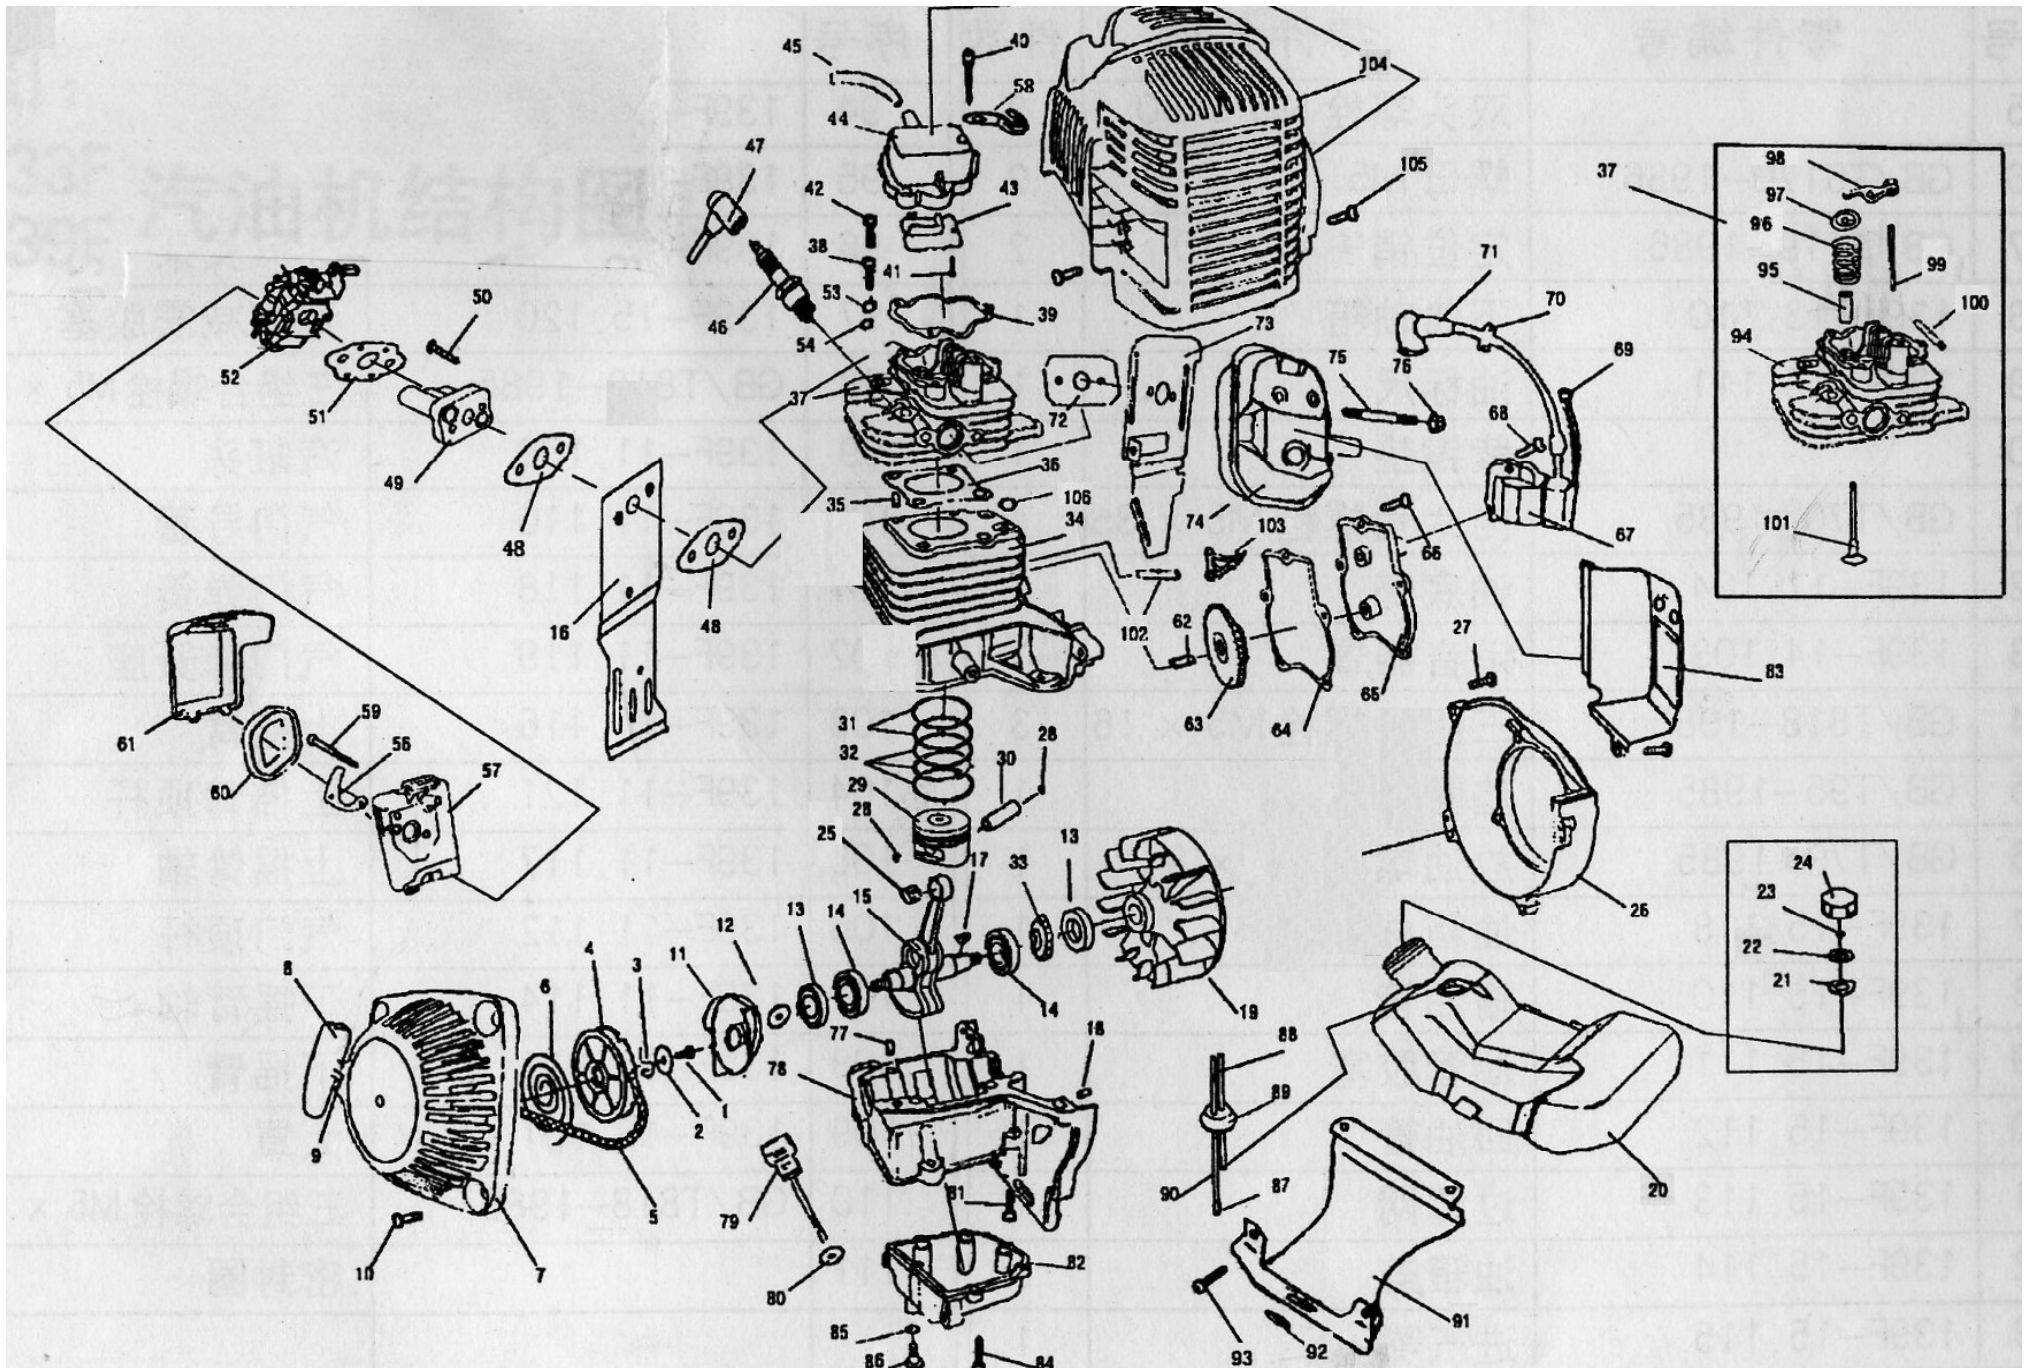

103	Down arm, valve rocker	2
104	Big cover	1
105	Bolt, M5×25	2
106	Seal washer	2

CTO ARRANQUE REVERSIBLE, REF. 800079

Item	Description	Qty
1	pump bedplate	1
2	engine (139F)	1
3	shaft sleeve	1
4	connection flange	1
5	connection flange fixed screw M6×15	4
6	pump base	1
7	plain cushion	4
8	inner hexagonal bolt M5×25	4
9	pump body washer	1
10	water seal base	1
11	water seal abrasionproof washer	1
12	water seal washer slipcover	1
13	impeller	1
14	turbo	1
15	water inlet cover washer	1
16	pump body	1
17	water outlet coupling gasket	1
18	water outlet joint	1
19	water outlet joint fixed screw	1
20	water inlet coupling gasket	1
21	water inlet joint	1
22	water inlet joint fixed nut	1
23	drain plug	1
24	dewatering outlet seal washer	1
25	outer hexagonal bolt M6×20	6
26	plain cushion	6
27	handle throttle switch support	1
28	fixed support screwM6×15	2
29	handle throttle switch	1
30	handle throttle bracing rope	1
31	engine fixed support	1
32	fixed support screwM8×15	2
33	fixed nut M8	6
34	rubber shockproof mount	4
35	fixed support screwM8×15	2
36	filter casing	1
37	pump body rubber washer	1
REMARKS	(ITEM 5、 7、 8、 25、 26、 28、 32、 33、 35) STANDARD PARTS	
	(ITEM18、 19、 21、 22、 23、 36) PLASTIC PARTS	
	(ITEM9、 15、 17、 20、 24) GASKETS	