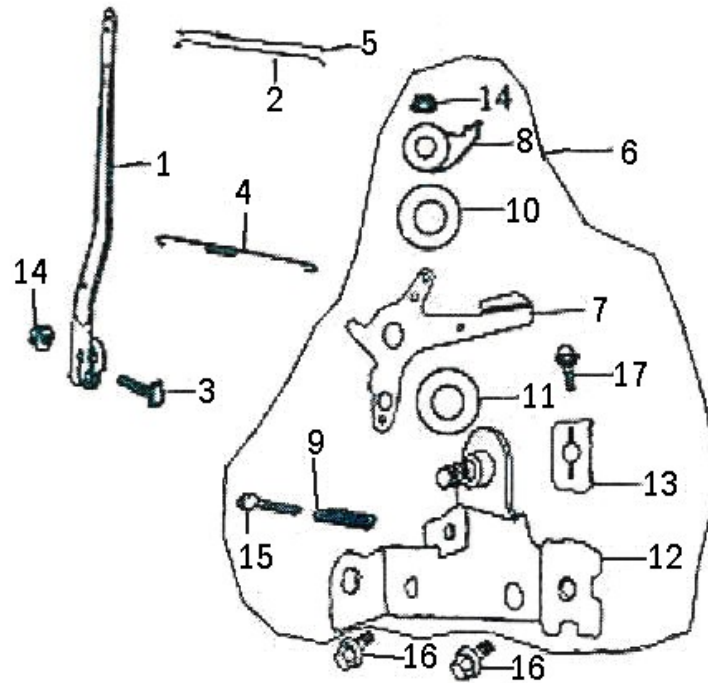

Muffler

Ref. No	Parts No	Parts Name	Q'ty	Remarks	Ref. No	Parts No	Parts Name	Q'ty	Remarks
1	12255	Gasket, exhaust port	1		3	GB6177-86	Nut M6	2	
2	18300	Exhaust muffler	1						

Recoil starter- R

Ref. No	Parts No	Parts Name	Q'ty	Remarks	Ref. No	Parts No	Parts Name	Q'ty	Remarks
1	19710	Fan hood sub-assy	1		10	27361	Grip, starter	1	
2	27300	Recoil starter	1		11	27381	Casing	1	
3	27311	Friction spring	1		12	27384	Spring seat	1	
4	27313	Rope	1		13	35410	Engine switch	1	
5	27315	Shoulder screw	1		14	GB5789-86	Bolt M6 x 8	3	
6	27319	Spiral spring	1		15	GB5789-86	Bolt M6 x 14	3	
7	27331	Ratchet	2		16	35100	Oil alert unit	1	
8	27341	Lid, spring	1		17	GB5789-86	Bolt M6 x 10	1	
9	27351	Spool, starter	1						

**NO HAY DESPIECE DEL ARRANQUE,
TIENE QUE SER COMPLETO**

Covering control system

Ref. No	Parts No	Parts Name	Q'ty	Remarks	Ref. No	Parts No	Parts Name	Q'ty	Remarks
1	26331	Governor arm	1		10	26418	Wave washer	1	
2	26341	Pull-rod, governor	1		11	26419	Washer	1	
3	26362	Lock boll	1		12	26420	Supporting plate unit	1	
4	26363	Return spring	1		13	26422	Pressure plate	1	
5	26364	Assistant spring, governor	1		14	GB6177-86	Nut M6	2	
6	26410	Mount, governor	1		15	GB818-85-H	Bolt M5 x 25	1	
7	26412	Handle	1		16	GB5789-86	Bolt M6 x 14	2	
8	26414	Positioning plate	1		17	GB818-85-H	Bolt M5 x 16	1	
9	26415	Spring, governor	1						

Pump

Ref. No	Parts No	Parts Name	Q'ty	Remarks	Ref. No	Parts No	Parts Name	Q'ty	Remarks
1	15XK010	Flange	1		10	15XK035	Outlet gasket	1	
2	15XK005	Pump cover	1		11	15XK040	Outlet flange	1	
3		Bolt flange M6 x 17mm	4		12		Bolt flange M6 x 15mm	4	
4	15XK008	Mechanical seal	1		13	15XK069	Plug set	2	
5	15XK011	Pump gasket	1		14	15XK045	Inlet gasket & check valve	1	
6	15XK099	Impeller	1		15		Bolt flange M6 x 82mm	2	
7	15XK078	Volute casing	1		16		Bolt flange M6 x 15mm	4	
8	15XK068	Volute gasket	1		17	15XK056	Inlet flange	1	
9	15XK021	Pump casing	1		18		Bolt flange M6 x 55mm	6	