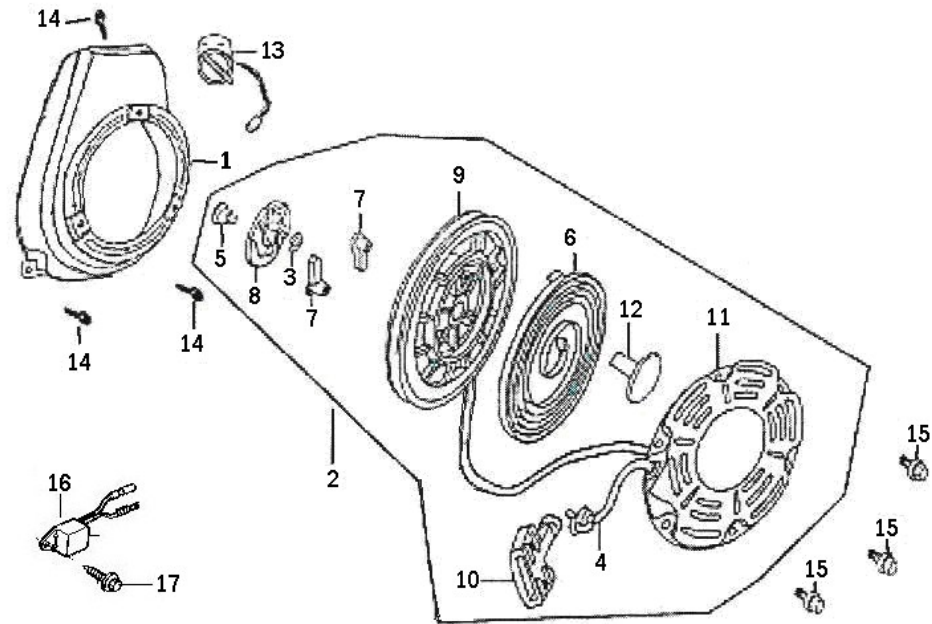

Recoil starter- R

Ref. No	Parts No	Parts Name	Q'ty	Remarks	Ref. No	Parts No	Parts Name	Q'ty	Remarks
1	19710	Fan hood sub-assy	1		10	27361	Grip, starter	1	
2	27300	Recoil starter	1		11	27381	Casing	1	
3	27311	Friction spring	1		12	27384	Spring seat	1	
4	27313	Rope	1		13	35410	Engine switch	1	
5	27315	Shoulder screw	1		14	GB5789-86	Bolt M6 x 8	3	
6	27319	Spiral spring	1		15	GB5789-86	Bolt M6 x 14	3	
7	27331	Ratchet	2		16	35100	Oil alert unit	1	
8	27341	Lid, spring	1		17	GB5789-86	Bolt M6 x 10	1	
9	27351	Spool, starter	1						

**NO HAY DESPIECE DEL ARRANQUE,
TIENE QUE SER COMPLETO**