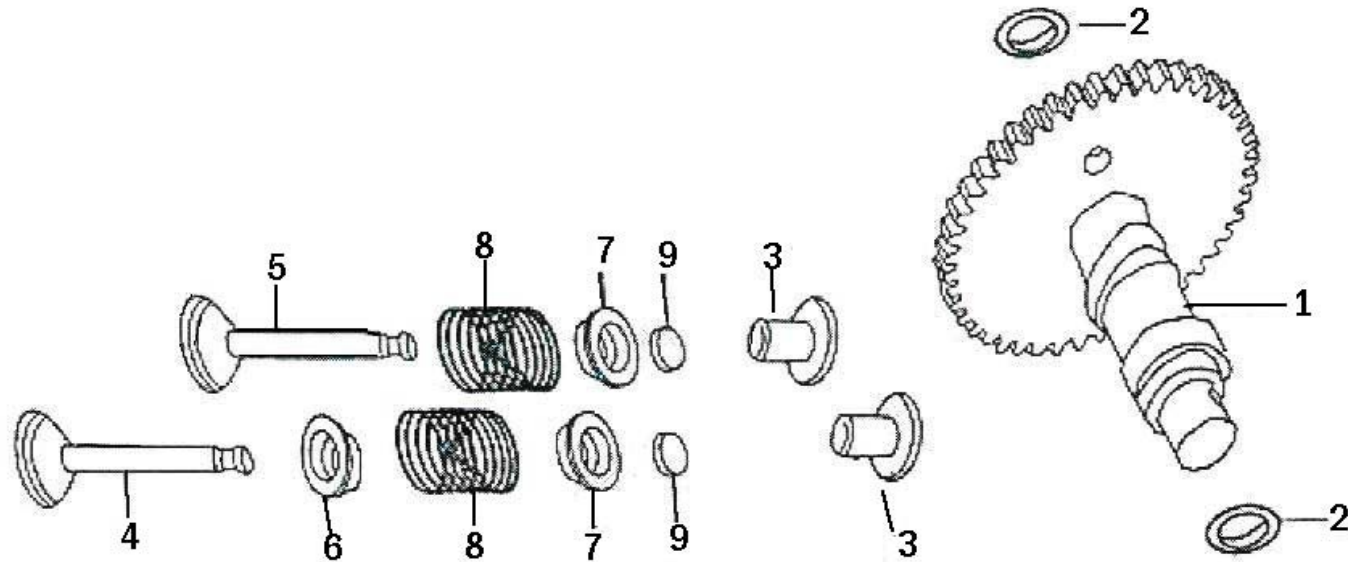

Combination of camshaft & valve

Ref. No	Parts No	Parts Name	Q'ty	Remarks	Ref. No	Parts No	Parts Name	Q'ty	Remarks
1	14111	Camshaft	1		6	14730	Oil seal, valve stem	1	
2	14114	Washer, camshaft	2		7	14751	Spring seat, valve	2	
3	14455	Tappet	2		8	14755	Valve spring	2	
4	14711	Intake valve	1		9	14758	Cap	2	
5	14721	Exhaust valve	1