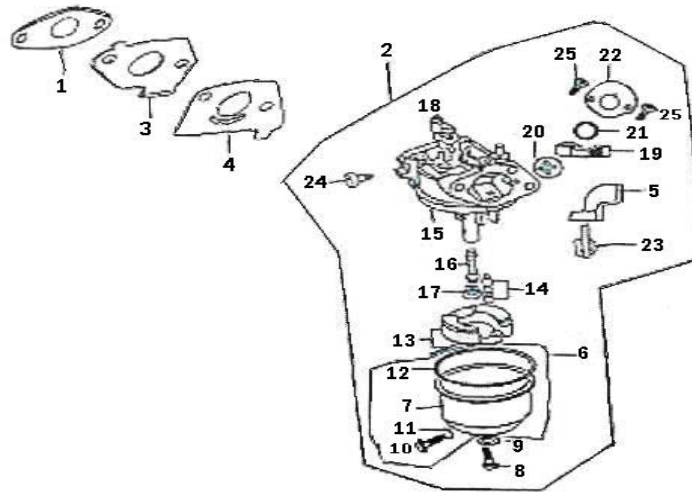

Cylinder cover

Ref. No	Parts No	Parts Name	Q'ty	Remarks	Ref. No	Parts No	Parts Name	Q'ty	Remarks
1	12221	Gasket, cylinder head	1		3	34200	Spark plug	1	
2	12311	Cylinder cover	1		4	GB5789-86	Bolt M6 x 35	6	

Crankshaft, piston & connecting rod

Ref. No	Parts No	Parts Name	Q'ty	Remarks	Ref. No	Parts No	Parts Name	Q'ty	Remarks
1	13110	Crankshaft sub-assy	1		10	13222	Circlip, piston pin	2	
2	13111	Crankshaft	1		11	13300	Piston ring set	1	
3	13118	Woodruff key	1		12	13311	Piston ring (I)	1	
4	13130	Connecting rod	1		13	13312	Piston ring (II)	1	
5	13131	Shank	1		14	13320	Oil ring, 3-piece	1	
6	13132	Cap connecting rod	1		15	13321	Expander	1	
7	13133	Bolt	2		16	13322	Side rail	2	
8	13211	Piston	1		17	14211	Timing driving gear	1	
9	13221	Piston pin	1		18	GB276-94	Bearing 6203	1	

12441 chaveta toma de fuerza

Combination of camshaft & valve

Ref. No	Parts No	Parts Name	Q'ty	Remarks	Ref. No	Parts No	Parts Name	Q'ty	Remarks
1	14111	Camshaft	1		6	14730	Oil seal, valve stem	1	
2	14114	Washer, camshaft	2		7	14751	Spring seat, valve	2	
3	14455	Tappet	2		8	14755	Valve spring	2	
4	14711	Intake valve	1		9	14758	Cap	2	
5	14721	Exhaust valve	1						

Carburetor assy

Ref. No	Parts No	Parts Name	Q'ty	Remarks	Ref. No	Parts No	Parts Name	Q'ty	Remarks
1	12254	Gasket, intake port	1		14	16240	Needle valve	1	
2	16100	Carburetor assy	1		15	16250	Mixture chamber body	1	
3	16141	Connecting block	1		16	16251	Main nozzle	1	
4	16142	Gasket, carburetor	1		17	16254	Main jet	1	
5	16148	Choke lever	1		18	16280	Throttle unit	1	
6	16210	Float chamber sub-assy	1		19	16311	Throttle lever	1	
7	16211	Float chamber	1		20	16312	Airproof washer	1	
8	16213	Screw	1		21	16313	Washer	1	
9	16214	Seal, screw	1		22	16314	Cover	1	
10	16215	Drain screw, float chamber	1		23	16330	Choke unit	1	
11	16216	Washer	1		24	16421	Idle adjusting screw	1	
12	16219	Gasket, float chamber	1		25	GB5789-86	Screw M4 x 6	2	
13	16230	Float sub-assy	1						