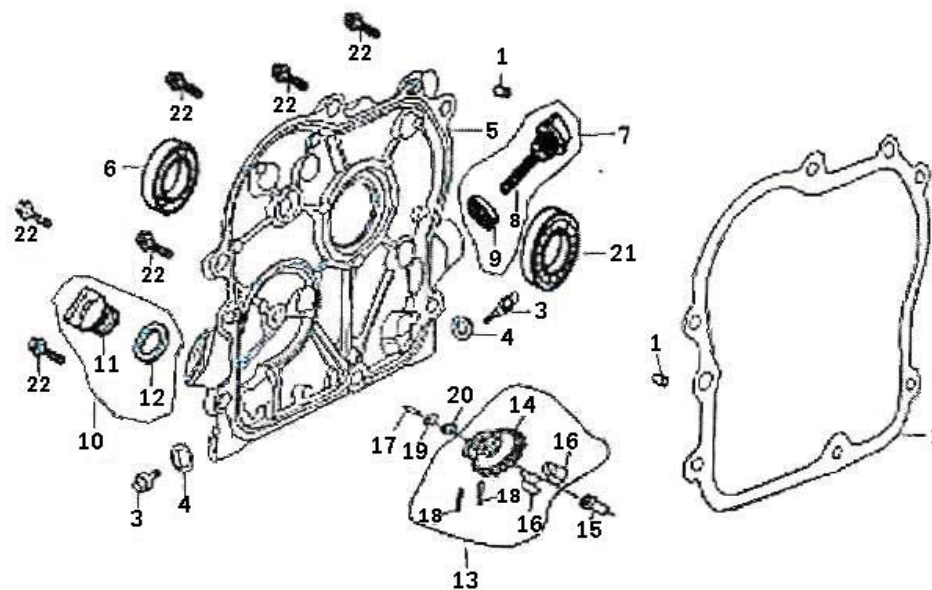

Crankcase assy - R

Ref. No	Parts No	Parts Name	Q'ty	Remarks	Ref. No	Parts No	Parts Name	Q'ty	Remarks
1	11100	Crankcase	1		12	26327	Oil seal, sway bar	1	
2	11130	Valve chamber clapboard sub-assy	1		13	26329	Washer, sway bar	1	
3	12252	Stud M5 x 118	2		14	41151	Bottom plate	1	
4	12253	Stud M6 x 52	2		15	GB5789-86	Bolt M6 x 14	2	
5	13180	Oil seal (17 x 30 x 6), crankshaft	1		16	GB5789-86	Bolt M5 x 10	4	
6	15463	Cover, oil filter	1		17	GB5789-86	Bolt M8 x 18	4	
7	15465	Gasket	1		18	24012	Oil sensor assy	1	
8	15512	Return pipe	1		19	24100	O-ring	1	
9	19721	Flow guard, lower	1		20	24105	Plastic gasket	1	
10	26311	Sway bar	1		21	24106	Nut M14	1	
11	26321	Keeper, sway bar	1						

Crankcase cover assy

Ref. No	Parts No	Parts Name	Q'ty	Remarks	Ref. No	Parts No	Parts Name	Q'ty	Remarks
1	11118	Set pin $\Phi 8 \times 14$	2		12	15652	Seal, oil plug	1	
2	11119	Gasket, crankcase	1		13	25120	Driven gear sub-assy, governor	1	
3	11212	Drain plug	2		14	25121	Driven gear, governor	1	
4	11213	Washer	2		15	25131	Sliding sleeve	1	
5	11311	Crankcase cover	1		16	25141	Flyweight	2	
6	13180	Oil seal (17 x 30 x 6), crankshaft	1		17	25151	Governing shaft	1	
7	15610	Dipstick sub-assy	1		18	25163	Pin, flyweight	2	
8	15611	Dipstick	1		19	25164	Snap ring	1	
9	15612	Seal, dipstick	1		20	25165	Washer, driven gear	1	
10	15650	Oil plug sub-assy	1		21	GB276-94	Bearing 6203	1	
11	15651	Oil plug	1		22	GB5789-86	Bolt M6 x 29	6	

Crankshaft, piston & connecting rod

Ref. No	Parts No	Parts Name	Q'ty	Remarks	Ref. No	Parts No	Parts Name	Q'ty	Remarks
1	13110	Crankshaft sub-assy	1		10	13222	Circlip, piston pin	2	
2	13111	Crankshaft	1		11	13300	Piston ring set	1	
3	13118	Woodruff key	1		12	13311	Piston ring (I)	1	
4	13130	Connecting rod	1		13	13312	Piston ring (II)	1	
5	13131	Shank	1		14	13320	Oil ring, 3-piece	1	
6	13132	Cap connecting rod	1		15	13321	Expander	1	
7	13133	Bolt	2		16	13322	Side rail	2	
8	13211	Piston	1		17	14211	Timing driving gear	1	
9	13221	Piston pin	1		18	GB276-94	Bearing 6203	1	