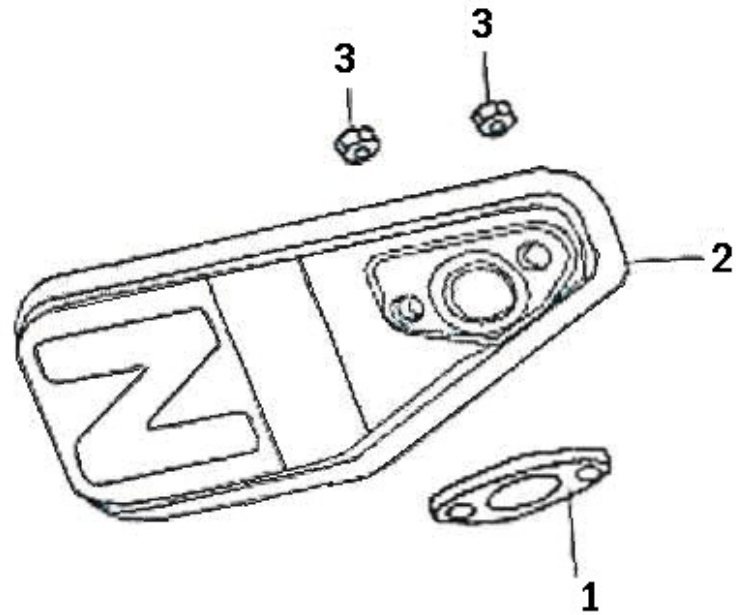

Muffler

Ref. No	Parts No	Parts Name	Q'ty	Remarks	Ref. No	Parts No	Parts Name	Q'ty	Remarks
1	12255	Gasket, exhaust port	1		3	GB6177-86	Nut M6	2	
2	18300	Exhaust muffler	1