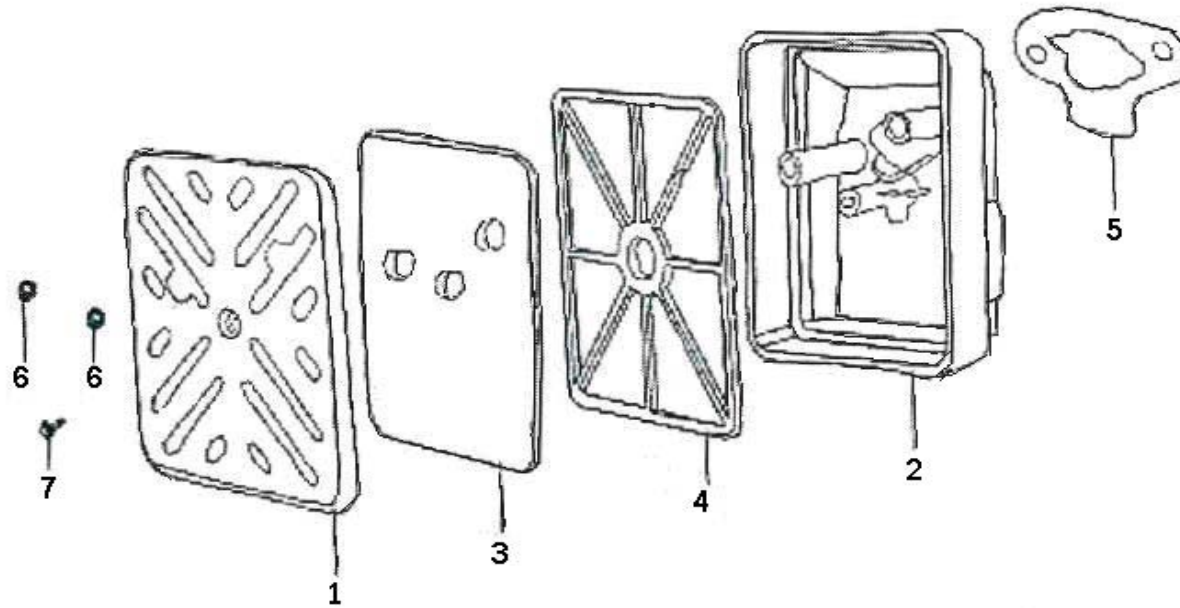

Air cleaner assy

Ref. No	Parts No	Parts Name	Q'ty	Remarks	Ref. No	Parts No	Parts Name	Q'ty	Remarks
1	17111	Cover, air cleaner	1		5	17331	Gasket, air cleaner	1	
2	17131	Housing, air cleaner	1		6	GB6177-86	Nut M6	2	
3	17133	Foam, air cleaner	1		7	GB/T845-1985	Self-tapping screw ST4 x 10	1	
4	17171	Bracket, air cleaner	1