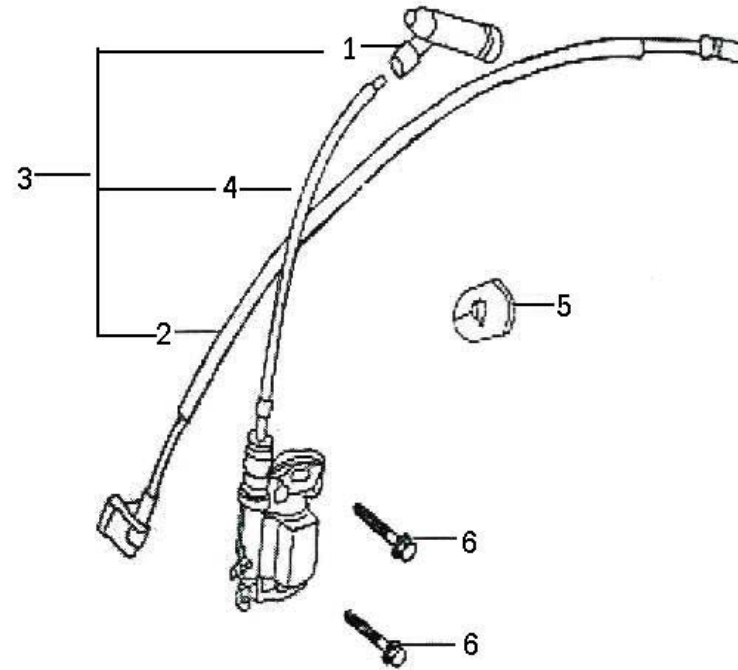

**NO HAY DESPIECE DEL ARRANQUE,
TIENE QUE SER COMPLETO**

Covering control system

Ref. No	Parts No	Parts Name	Q'ty	Remarks	Ref. No	Parts No	Parts Name	Q'ty	Remarks
1	26331	Governor arm	1		10	26418	Wave washer	1	
2	26341	Pull-rod, governor	1		11	26419	Washer	1	
3	26362	Lock boll	1		12	26420	Supporting plate unit	1	
4	26363	Return spring	1		13	26422	Pressure plate	1	
5	26364	Assistant spring, governor	1		14	GB6177-86	Nut M6	2	
6	26410	Mount, governor	1		15	GB818-85-H	Bolt M5 x 25	1	
7	26412	Handle	1		16	GB5789-86	Bolt M6 x 14	2	
8	26414	Positioning plate	1		17	GB818-85-H	Bolt M5 x 16	1	
9	26415	Spring, governor	1						

Flywheel

Ref. No	Parts No	Parts Name	Q'ty	Remarks	Ref. No	Parts No	Parts Name	Q'ty	Remarks
1	19722	Fan, flywheel	1		3	27500	Flywheel	1	
2	27371	Starting flange	1		4	27515	Nut M12 x 1.25	1	

Ignition coil