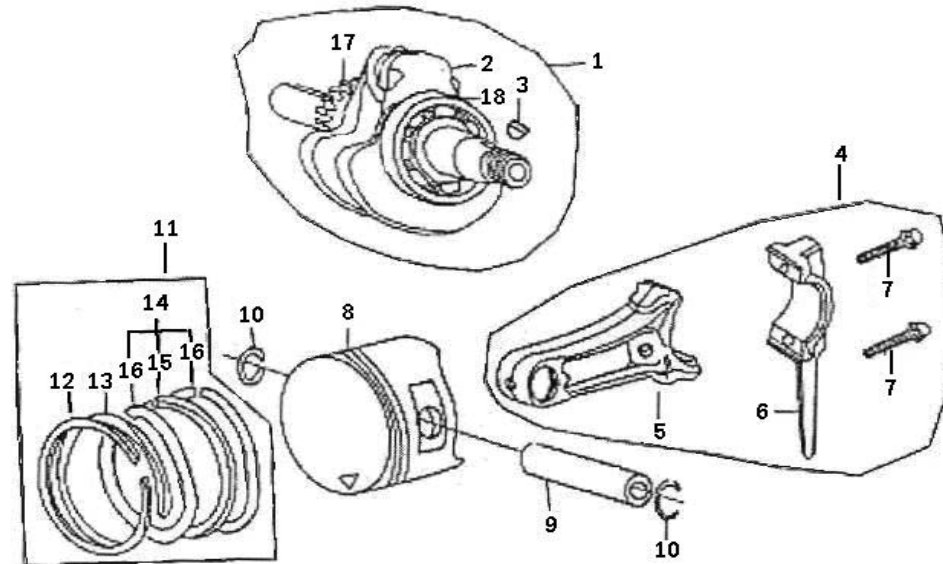

Crankcase cover assy

Ref. No	Parts No	Parts Name	Q'ty	Remarks	Ref. No	Parts No	Parts Name	Q'ty	Remarks
1	11118	Set pin $\Phi 8 \times 14$	2		12	15652	Seal, oil plug	1	
2	11119	Gasket, crankcase	1		13	25120	Driven gear sub-assy, governor	1	
3	11212	Drain plug	2		14	25121	Driven gear, governor	1	
4	11213	Washer	2		15	25131	Sliding sleeve	1	
5	11311	Crankcase cover	1		16	25141	Flyweight	2	
6	13180	Oil seal (17 x 30 x 6), crankshaft	1		17	25151	Governing shaft	1	
7	15610	Dipstick sub-assy	1		18	25163	Pin, flyweight	2	
8	15611	Dipstick	1		19	25164	Snap ring	1	
9	15612	Seal, dipstick	1		20	25165	Washer, driven gear	1	
10	15650	Oil plug sub-assy	1		21	GB276-94	Bearing 6203	1	
11	15651	Oil plug	1		22	GB5789-86	Bolt M6 x 29	6	

Cylinder cover

Ref. No	Parts No	Parts Name	Q'ty	Remarks	Ref. No	Parts No	Parts Name	Q'ty	Remarks
1	12221	Gasket, cylinder head	1		3	34200	Spark plug	1	
2	12311	Cylinder cover	1		4	GB5789-86	Bolt M6 x 35	6	

Crankshaft, piston & connecting rod

Ref. No	Parts No	Parts Name	Q'ty	Remarks	Ref. No	Parts No	Parts Name	Q'ty	Remarks
1	13110	Crankshaft sub-assy	1		10	13222	Circlip, piston pin	2	
2	13111	Crankshaft	1		11	13300	Piston ring set	1	
3	13118	Woodruff key	1		12	13311	Piston ring (I)	1	
4	13130	Connecting rod	1		13	13312	Piston ring (II)	1	
5	13131	Shank	1		14	13320	Oil ring, 3-piece	1	
6	13132	Cap connecting rod	1		15	13321	Expander	1	
7	13133	Bolt	2		16	13322	Side rail	2	
8	13211	Piston	1		17	14211	Timing driving gear	1	
9	13221	Piston pin	1		18	GB276-94	Bearing 6203	1	