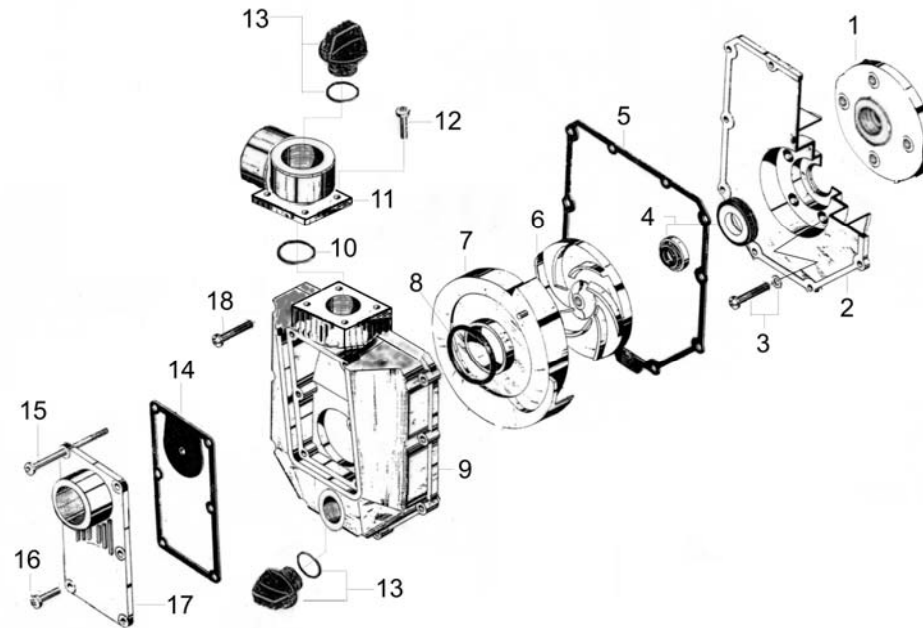

Pump

Ref. No	Parts No	Parts Name	Q'ty	Remarks	Ref. No	Parts No	Parts Name	Q'ty	Remarks
1	15XK010	Flange	1		10	15XK035	Outlet gasket	1	
2	15XK005	Pump cover	1		11	15XK040	Outlet flange	1	
3		Bolt flange M6 x 17mm	4		12		Bolt flange M6 x 15mm	4	
4	15XK008	Mechanical seal	1		13	15XK069	Plug set	2	
5	15XK011	Pump gasket	1		14	15XK045	Inlet gasket & check valve	1	
6	15XK099	Impeller	1		15		Bolt flange M6 x 82mm	2	
7	15XK078	Volute casing	1		16		Bolt flange M6 x 15mm	4	
8	15XK068	Volute gasket	1		17	15XK056	Inlet flange	1	
9	15XK021	Pump casing	1		18		Bolt flange M6 x 55mm	6