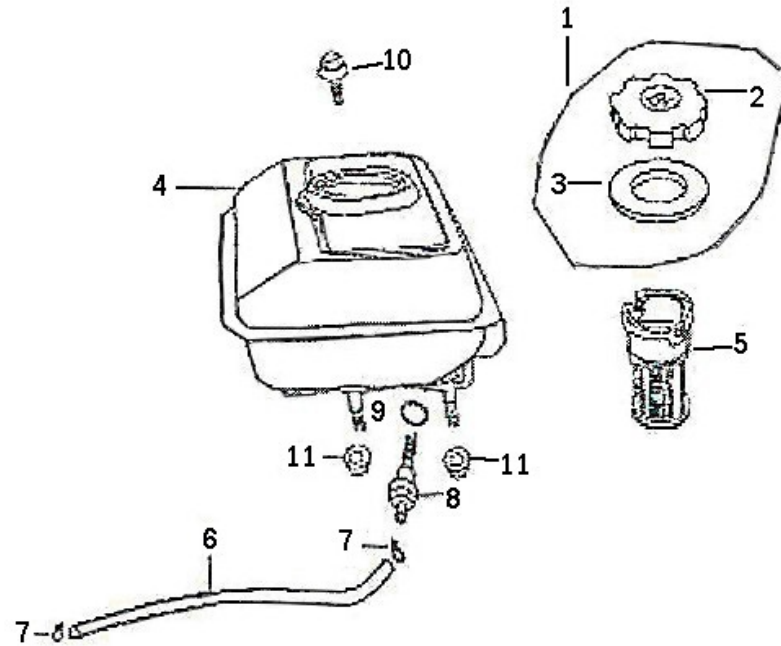

Fuel tank assy

Ref. No	Parts No	Parts Name	Q'ty	Remarks	Ref. No	Parts No	Parts Name	Q'ty	Remarks
1	16500	Fuel filler cap sub-assy	1		7	16937	Pipe clamp	2	
2	16510	Fuel filler cap	1		8	16950	Outlet nipple	1	
3	16521	Packing ring	1		9	16961	Seal ring, outlet nipple	1	
4	16610	Fuel tank	1		10	GB5789-86	Bolt M6 x 14	1	
5	16916	Filter cup	1		11	GB6177-86	Nut M6	2	
6	16931	Outlet pipe	1