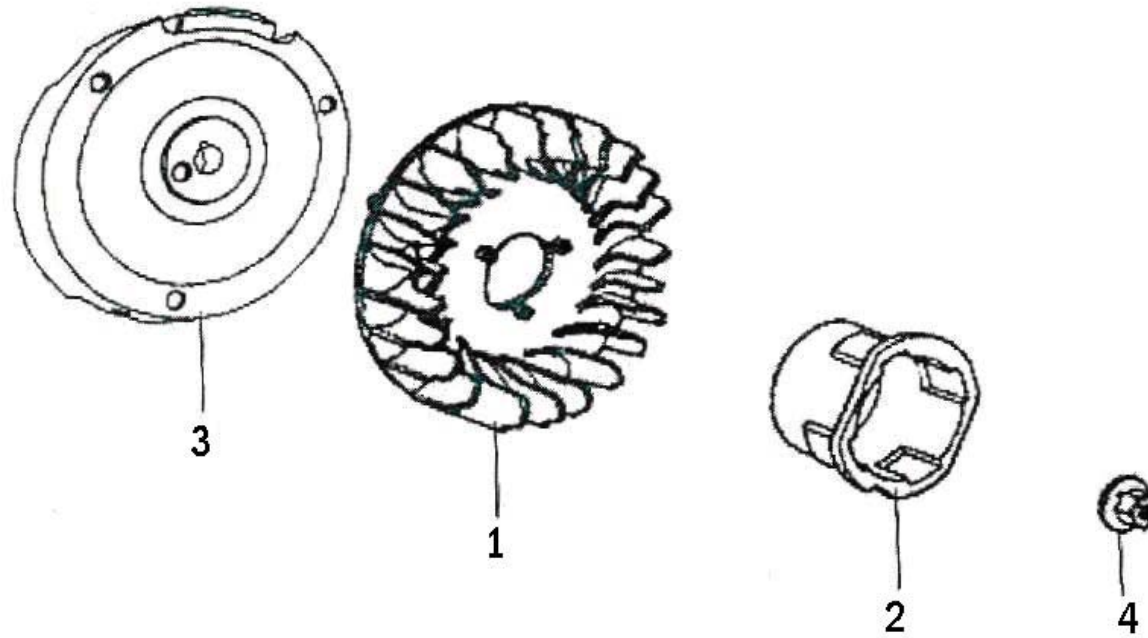

Flywheel

Ref. No	Parts No	Parts Name	Q'ty	Remarks	Ref. No	Parts No	Parts Name	Q'ty	Remarks
1	19722	Fan, flywheel	1		3	27500	Flywheel	1	
2	27371	Starting flange	1		4	27515	Nut M12 x 1.25	1