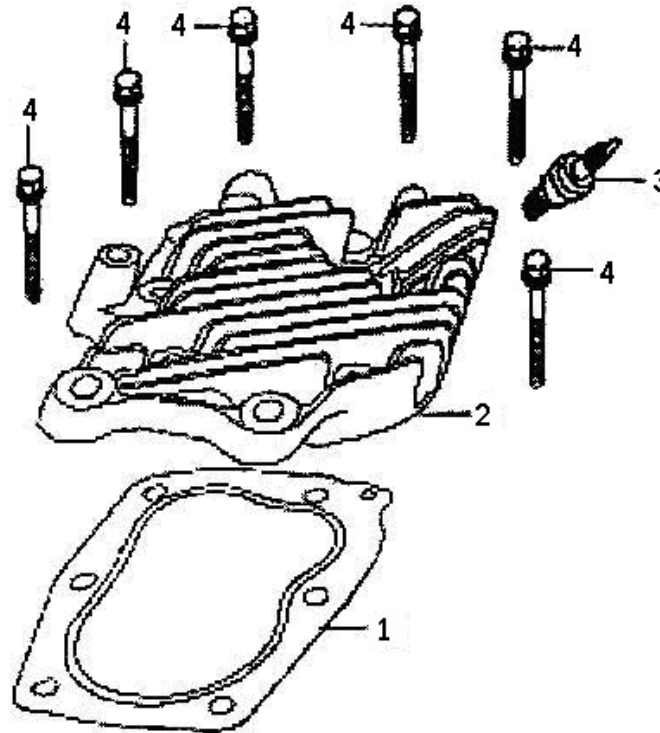

Crankcase assy - R

Ref. No	Parts No	Parts Name	Q'ty	Remarks	Ref. No	Parts No	Parts Name	Q'ty	Remarks
1	11100	Crankcase	1		12	26327	Oil seal, sway bar	1	
2	11130	Valve chamber clapboard sub-assy	1		13	26329	Washer, sway bar	1	
3	12252	Stud M5 x 118	2		14	41151	Bottom plate	1	
4	12253	Stud M6 x 52	2		15	GB5789-86	Bolt M6 x 14	2	
5	13180	Oil seal (17 x 30 x 6), crankshaft	1		16	GB5789-86	Bolt M5 x 10	4	
6	15463	Cover, oil filter	1		17	GB5789-86	Bolt M8 x 18	4	
7	15465	Gasket	1		18	24012	Oil sensor assy	1	
8	15512	Return pipe	1		19	24100	O-ring	1	
9	19721	Flow guard, lower	1		20	24105	Plastic gasket	1	
10	26311	Sway bar	1		21	24106	Nut M14	1	
11	26321	Keeper, sway bar	1						

Crankcase cover assy

Ref. No	Parts No	Parts Name	Q'ty	Remarks	Ref. No	Parts No	Parts Name	Q'ty	Remarks
1	11118	Set pin $\Phi 8 \times 14$	2		12	15652	Seal, oil plug	1	
2	11119	Gasket, crankcase	1		13	25120	Driven gear sub-assy, governor	1	
3	11212	Drain plug	2		14	25121	Driven gear, governor	1	
4	11213	Washer	2		15	25131	Sliding sleeve	1	
5	11311	Crankcase cover	1		16	25141	Flyweight	2	
6	13180	Oil seal (17 x 30 x 6), crankshaft	1		17	25151	Governing shaft	1	
7	15610	Dipstick sub-assy	1		18	25163	Pin, flyweight	2	
8	15611	Dipstick	1		19	25164	Snap ring	1	
9	15612	Seal, dipstick	1		20	25165	Washer, driven gear	1	
10	15650	Oil plug sub-assy	1		21	GB276-94	Bearing 6203	1	
11	15651	Oil plug	1		22	GB5789-86	Bolt M6 x 29	6	

Cylinder cover

Ref. No	Parts No	Parts Name	Q'ty	Remarks	Ref. No	Parts No	Parts Name	Q'ty	Remarks
1	12221	Gasket, cylinder head	1		3	34200	Spark plug	1	
2	12311	Cylinder cover	1		4	GB5789-86	Bolt M6 x 35	6	