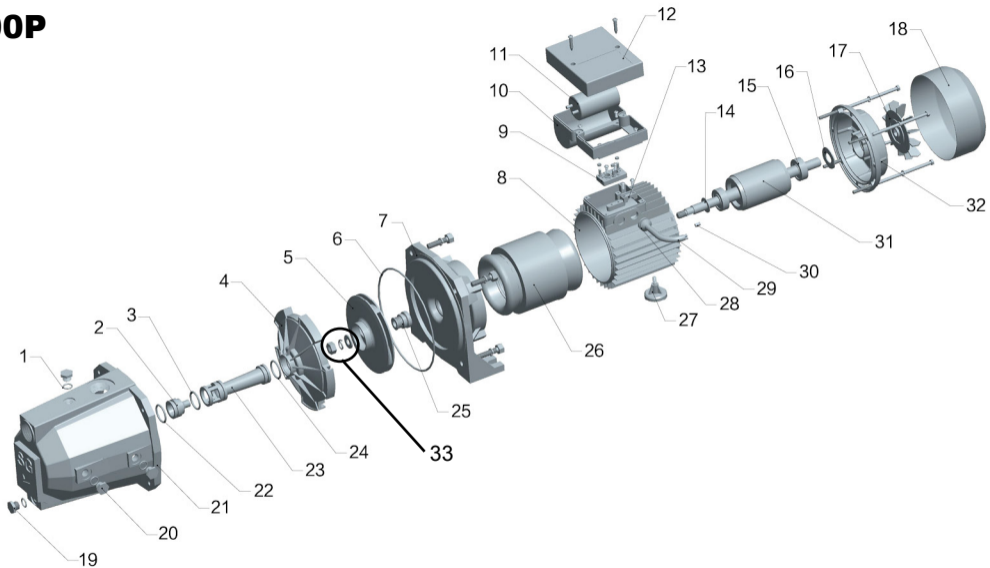

JET100P

JET100P

CODIGO	DENOMINACION	CANT
JET100P-01	O-RING	4
JET100P-02	NOZZLE	1
JET100P-03	O-RING	1
JET100P-04	GUIDE VANE	1
JET100P-05	IMPELLER	1
JET100P-06	O-RING	1
JET100P-07	COUPLING	1
JET100P-08	MOTOR CASE	1
JET100P-09	TERMINAL BOARD	1
JET100P-10	TERMINAL BLOCK	1
JET100P-11	CAPACITOR (20 μ F/450V)	1
JET100P-12	TERMINAL BLOCL COVER	1
JET100P-13	CABLE CONTROL COVER	1
JET100P-14	WATERPROOF RING	1
JET100P-15	BEARING	2
JET100P-16	WAVE SPRING	1
JET100P-17	FAN	1
JET100P-18	FAN COVER	1
JET100P-19	WATER FAUCET	2
JET100P-20	AIR FAUCET	2
JET100P-21	PUMP BODY	1
JET100P-22	O-RING	1
JET100P-23	INJECTION	1
JET100P-24	O-RING	1
JET100P-25	MECHANICAL SEAL	1
JET100P-26	STATOR	1
JET100P-27	FOOT	1
JET100P-28	CABLE SLEEVE	1
JET100P-29	CABLE	1
JET100P-30	KEY	1
JET100P-31	ROTOR	1
JET100P-32	END COVER	1
JET100P-33	KIT TORNILLERIA FIJACION RODETE (INOX)	1