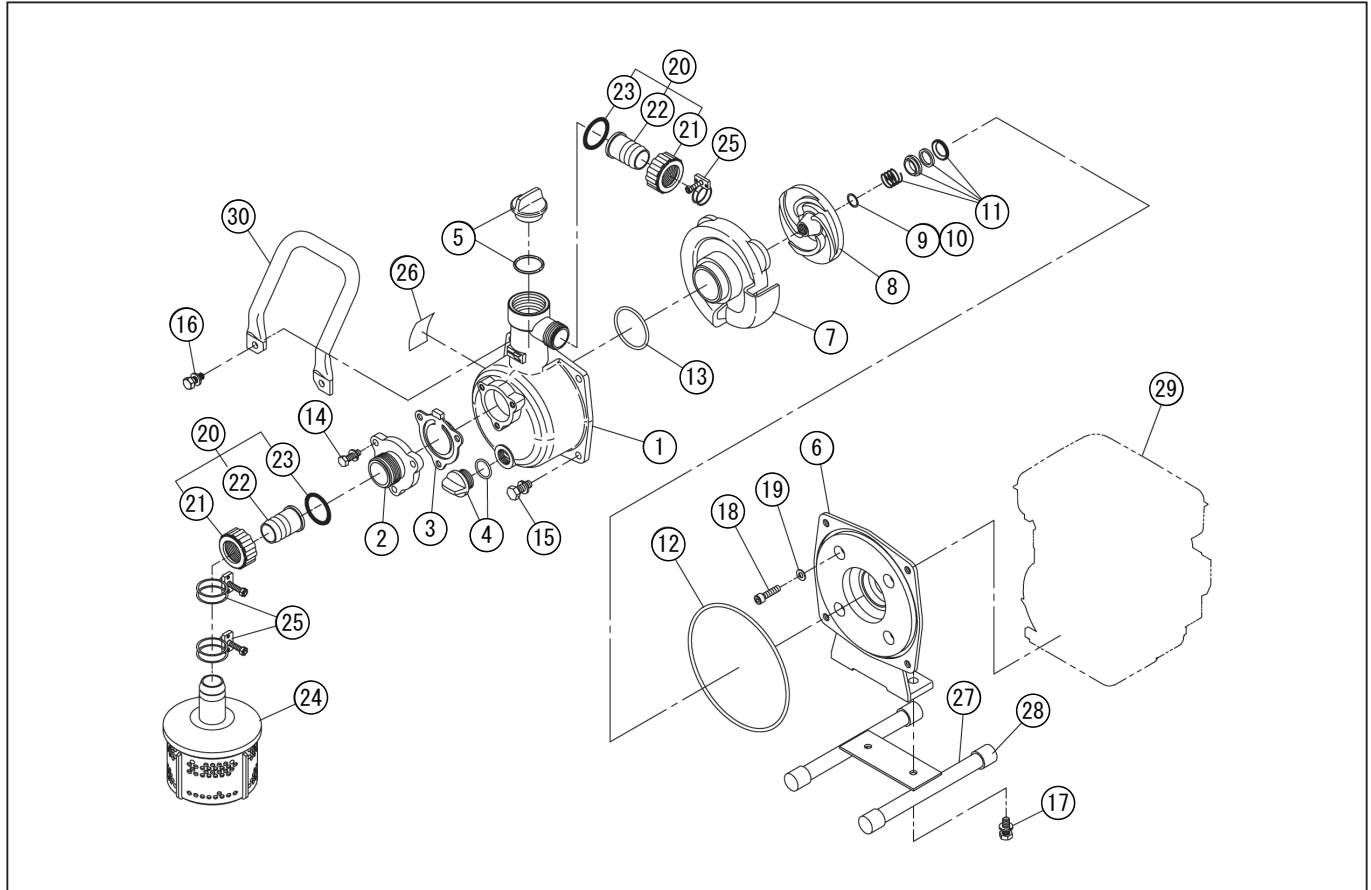

AT-25

DWG No.012911907 MODELE:SEV-25L FORM:SEV-25L-BAC-0

No.	PARTS CODE	PARTS NAME	QTY	MATERIAL/SIZE	LIST PRICE	REMARKS
1	0113329	PUMP CASING	1	ADC		
2	0113325	SUCTION FLANGE	1	ADC		
3	0113326	CHECK VALVE	1	NBR		
4	0148010	15A PLUG SET	1			
5	0118450	32A PLUG SET	1			
6	0114992	FLANGE BRACKET	1	ADC		
7	0112528	VOLUTE CASING	1	ADC		
8	0114993	IMPELLER	1	ADC		
9	0140251	IMPELLER ADJUSTING WASHER	1	BS T=0.3		
10	0121628	IMPELLER ADJUSTING WASHER	1	BS T=0.6		
11	0116054	MECHANICAL SEAL	1	HG-12		
12	890255031	O-RING	1	1517-31 NBR		
13	889855042	O-RING	1	P42 NBR		
14	743119032	HEXAGON BOLT	3	M6X20 SWRM		
15	743119045	HEXAGON BOLT	2	M8X20 SWRM		
16	743119046	HEXAGON BOLT	2	M8X22 SWRM		
17	743119043	HEXAGON BOLT	2	M8X16 SWRM		
18	734532274	HEXAGON SOCKET BOLT	4	M5X40 CS		
19	854255005	SEAL WASHER	4	φ 5		
20	0348124	COUPLING SET	2	25MM		
21	0340781	COUPLING	2	ABS		
22	0340782	HOSE NIPPLE	2	ABS		
23	0340065	COUPLING PACKING	2	CR		
24	0118193	STRAINER SET	1			
25	940019032	HOSE BAND	3	φ 32		
26	0121765	NAME PLATE	1			
27	0118267	BASE SET	1			
28	0112576	PIPE RUBBER	4	NBR 70 °		
29	0121638	ENGINE	1	KOSHIN KC26-B0		
30	0114277	HANDLE	1			

◆ Bare engine can not be supplied