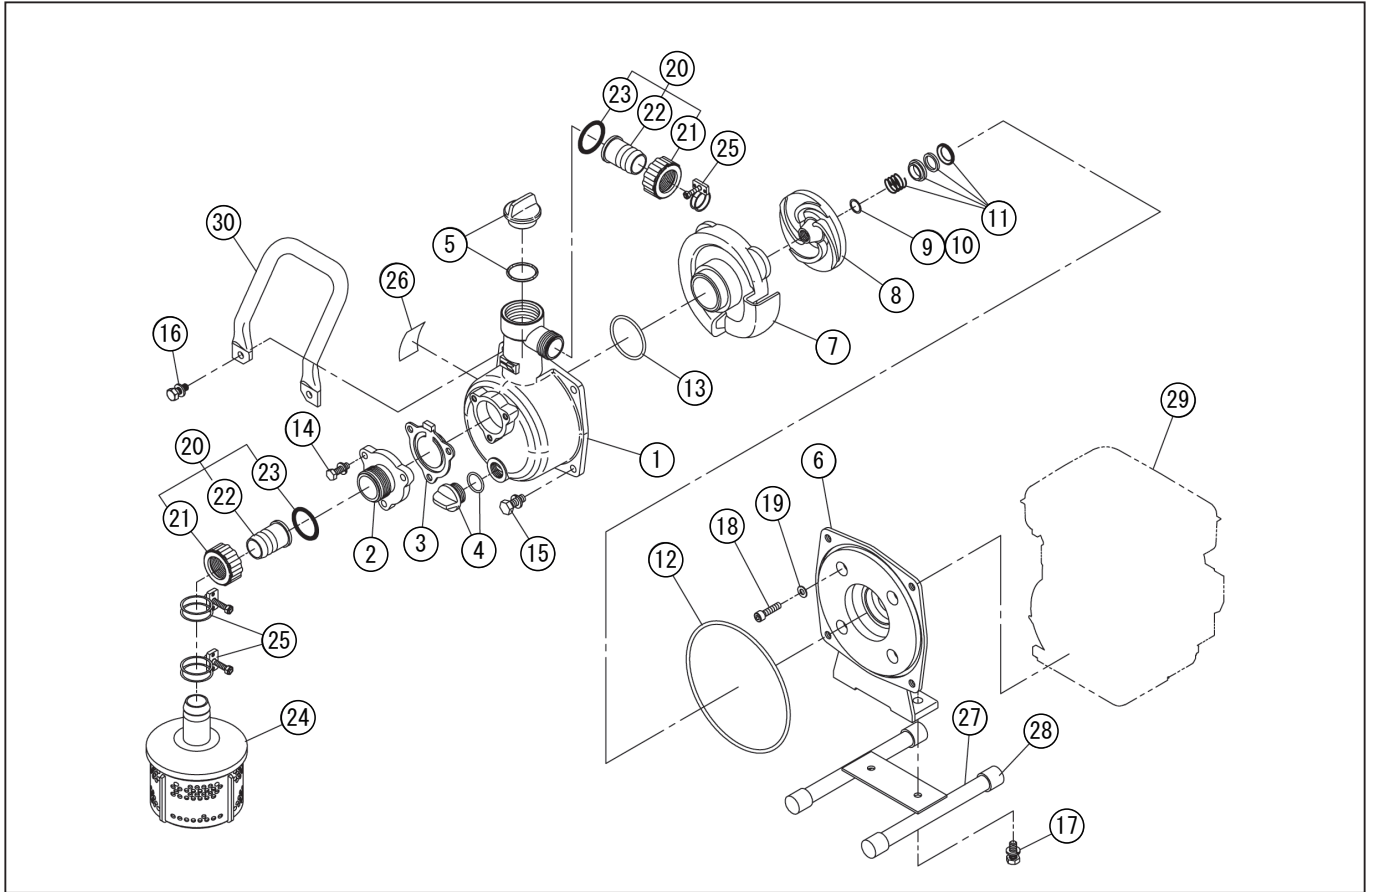

AT-25

DWG No.012911907 MODELE:SEV-25L FORM:SEV-25L-BAC-0

No.	PARTS CODE	PARTS NAME	QTY	MATERIAL/SIZE	LIST PRICE	REMARKS
	0121746	PACKING CASE	1			

◆ Bare engine can not be supplied