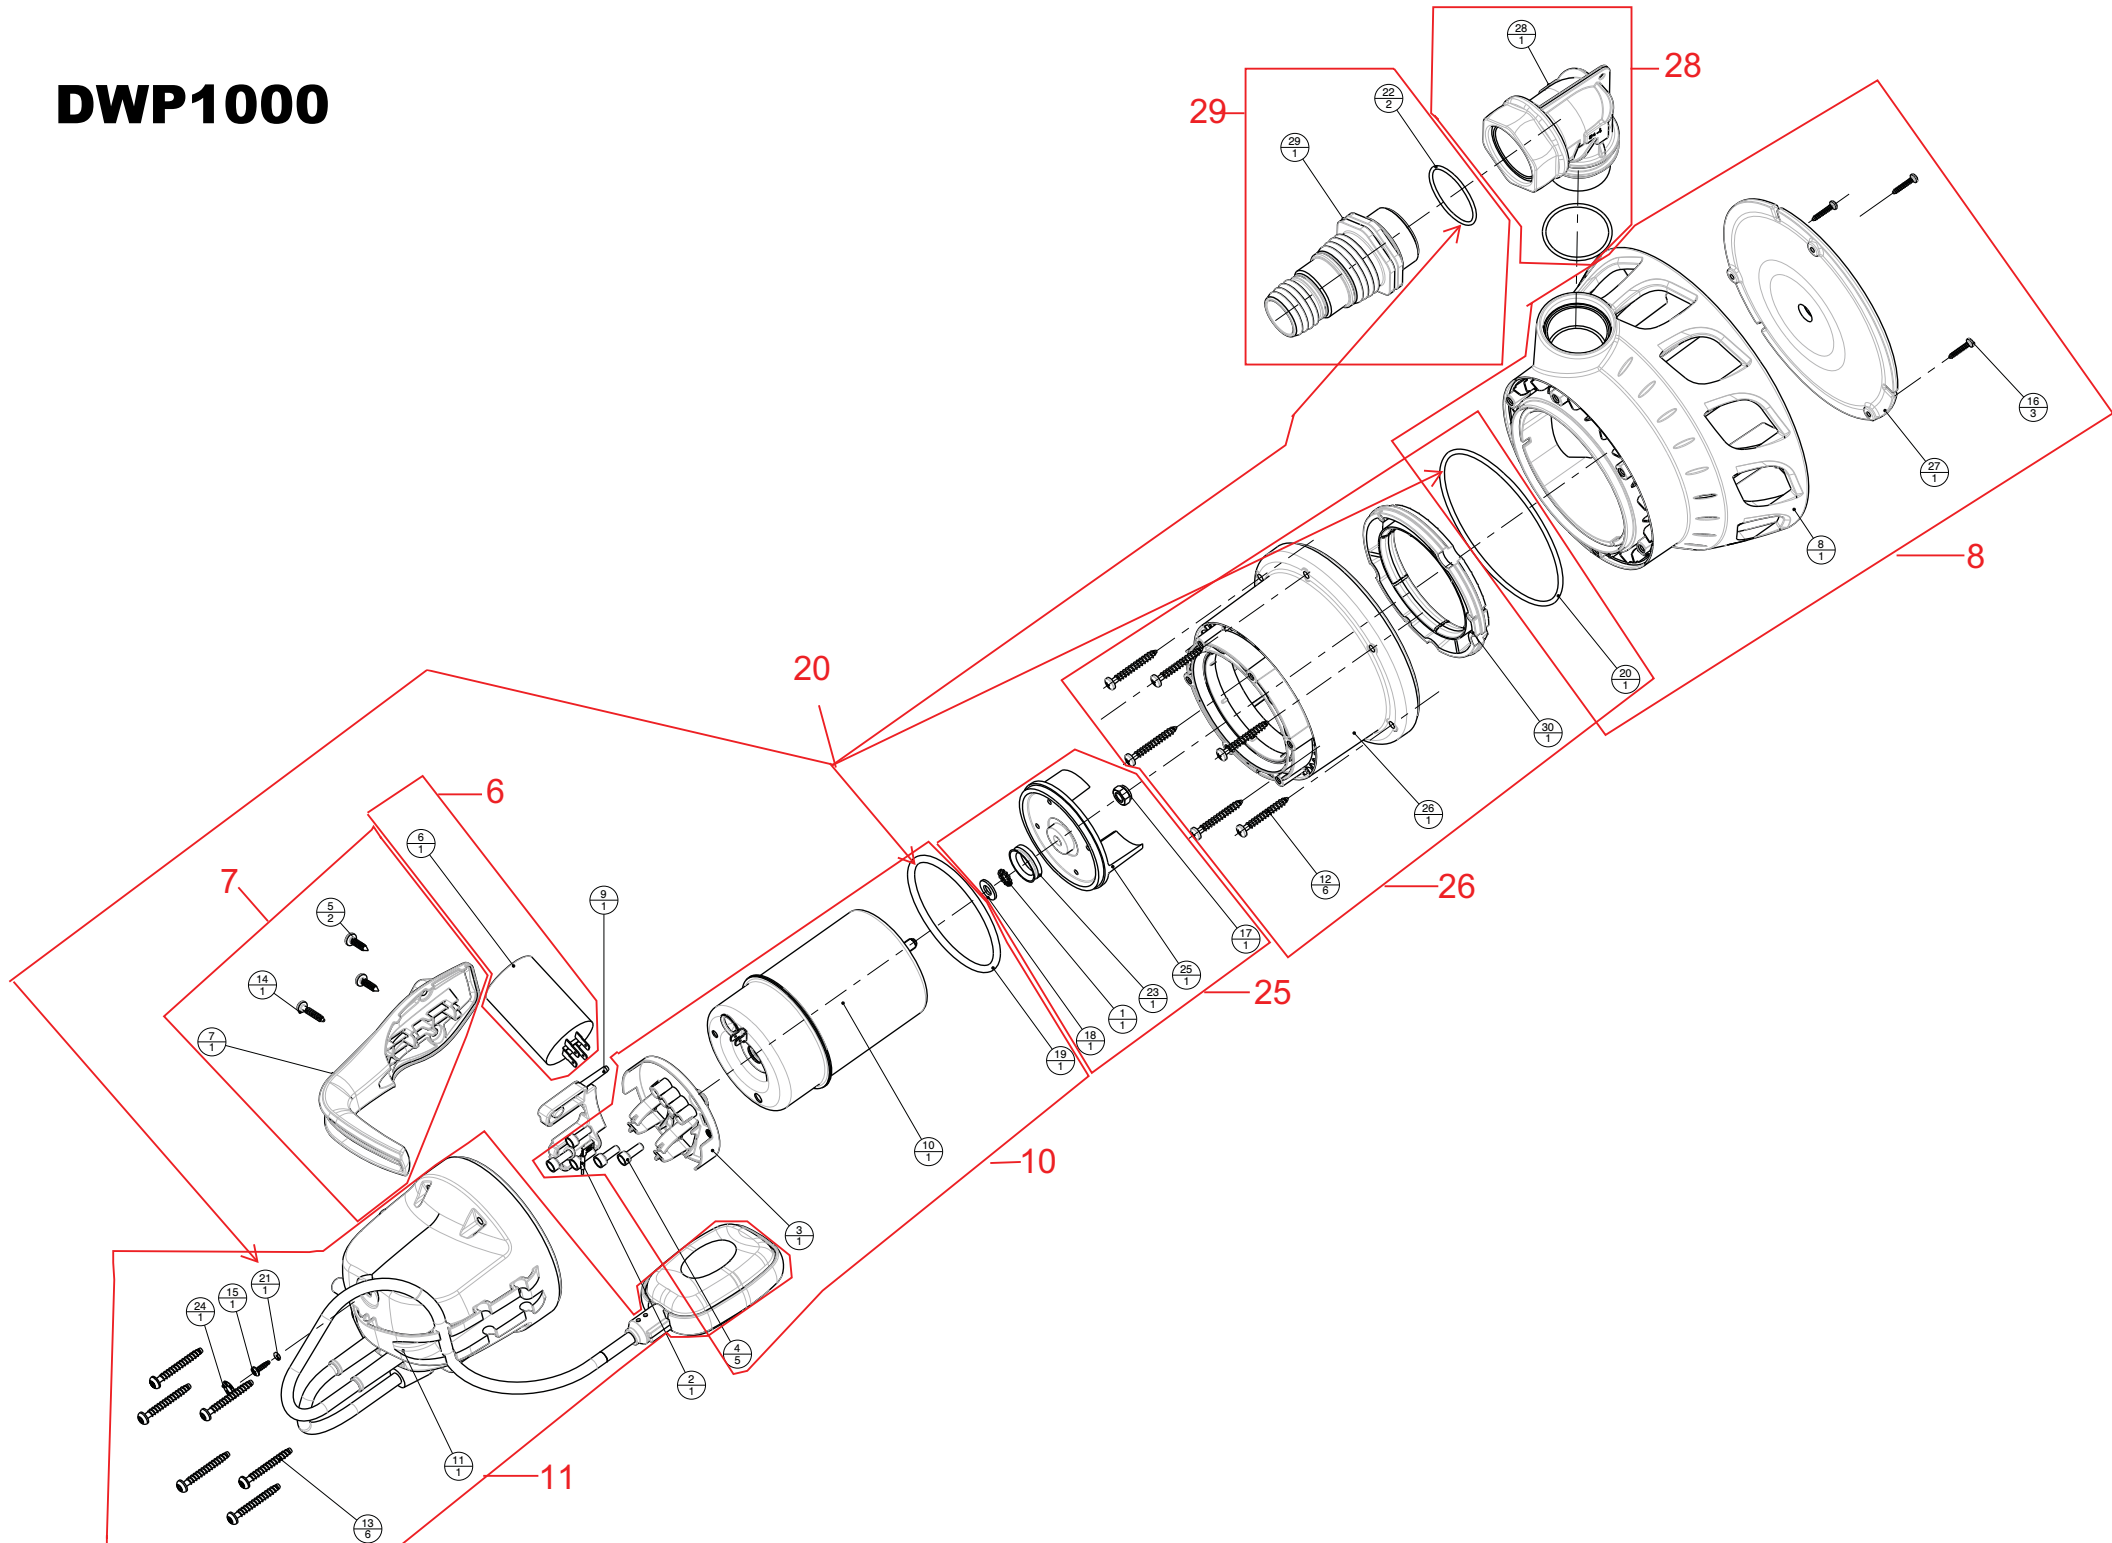

DWP1000

DWP1000

Ref. No.	SP code	SP description	Cant
6	SP00002407X	(SP) KIT CAPACITOR UF12.5 V450 P2	1
7	SP00002404X	(SP) KIT HANDLE	1
8	SP00002406X	(SP) KIT PUMP BODY BLUE	1
10	SP00000822X	(SP) KIT MOTOR ASS.Y H80	1
11	SP00002405X	(SP) KIT COVER DWP BLUE	1
20	SP00002408X	(SP) KIT O-RING SET	1
25	SP00000818X	(SP) KIT IMPELLER	1
26	SP00000819X	(SP)KIT MOTOR BODY	1
28	S3600369X	(SP) KIT ELBOW 1.1/2" M X 1.1/2" F	1
29	S3600370X	(SP) KIT HOSE 1.1/2"-D.50	1